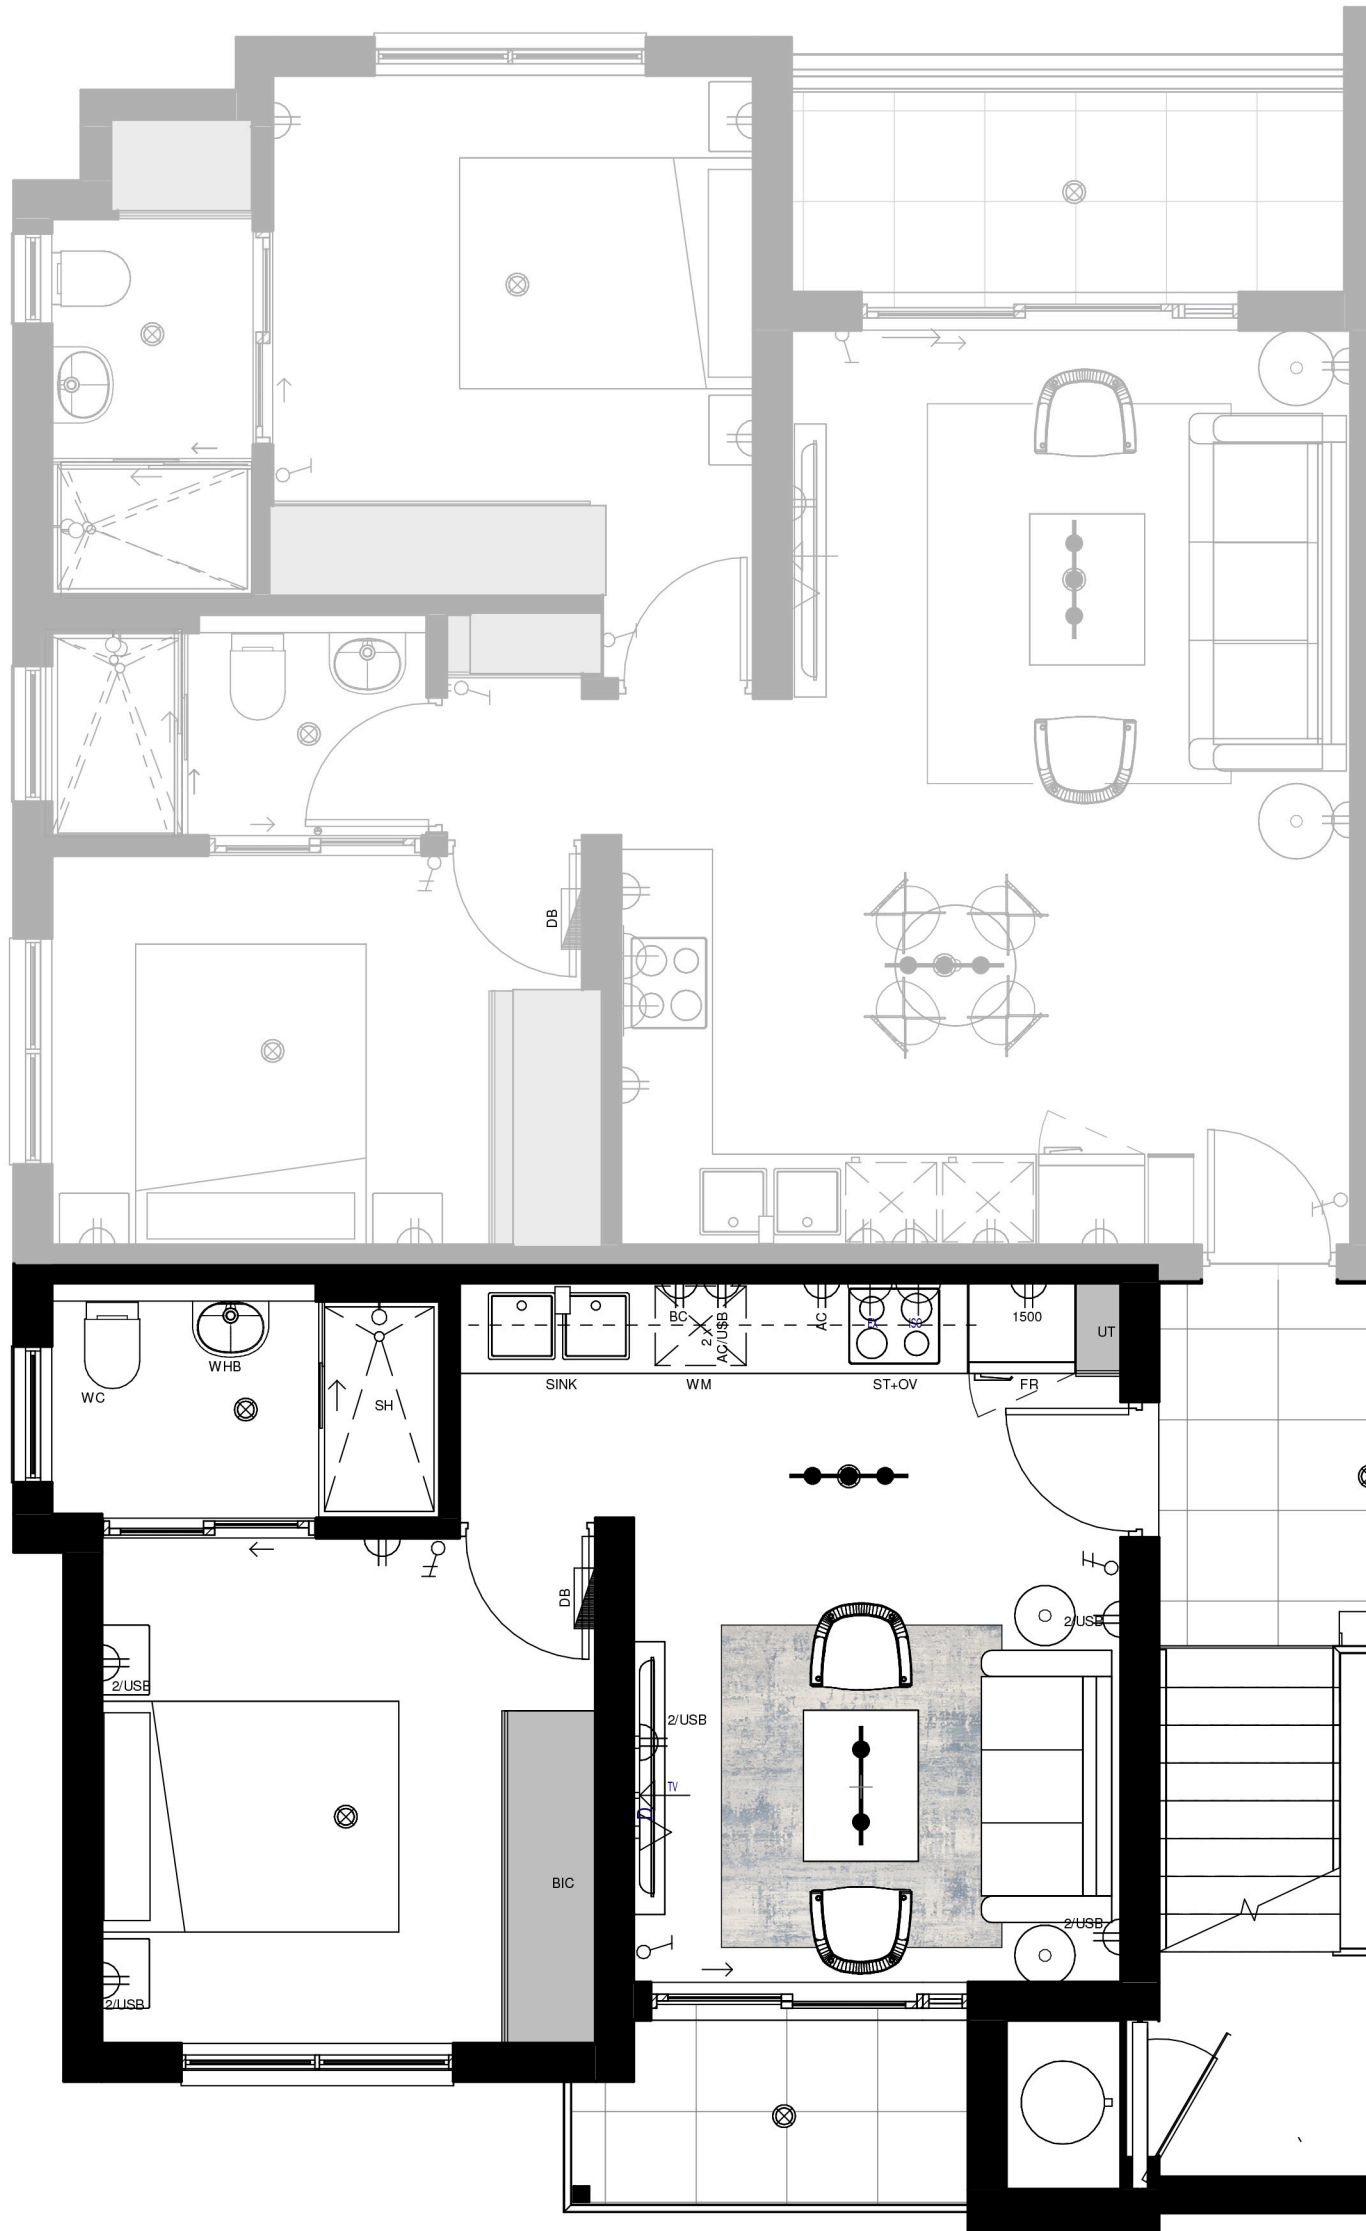

BLOCK TYPE H	
APARTMENT D	
1 Bedroom 1 Bathroom Second Floor	
Apartment Area	38m ²
Balcony Area	3m ²
Total Area	41m ²

THE WHISKEN

phase 11 onwards
date issued: 240308