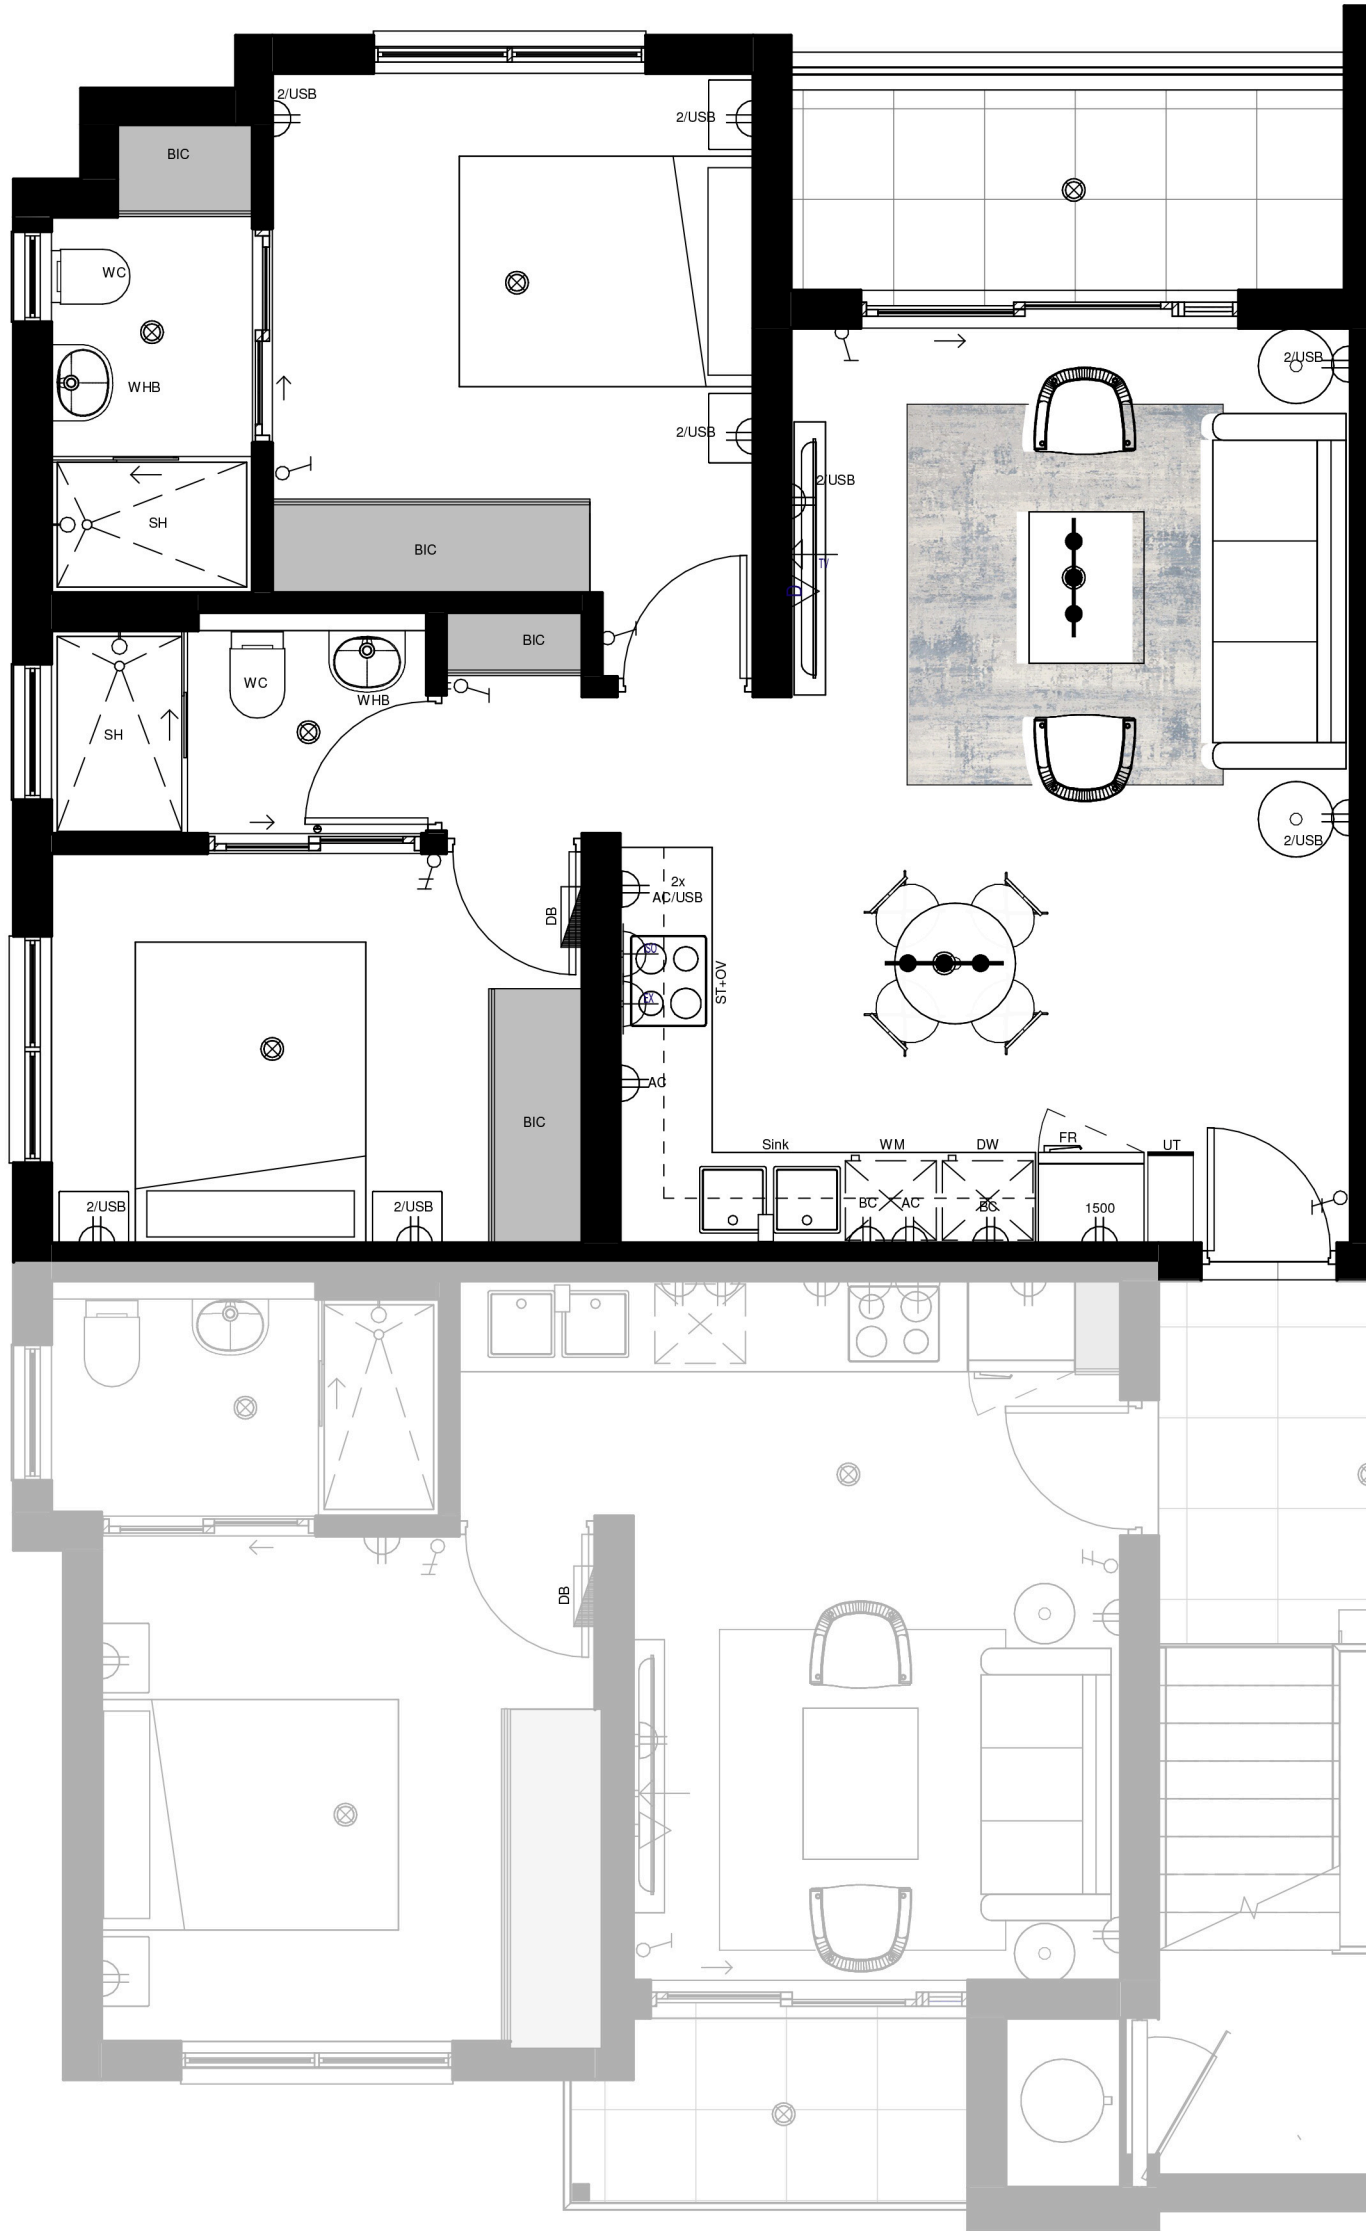

BLOCK TYPE H	
APARTMENT C	
2 Bedroom 2 Bathroom Second Floor	
Apartment Area	66m ²
Balcony Area	6m ²
Total Area	72m ²

THE WHISKEN

phase 11 onwards
date issued: 240308