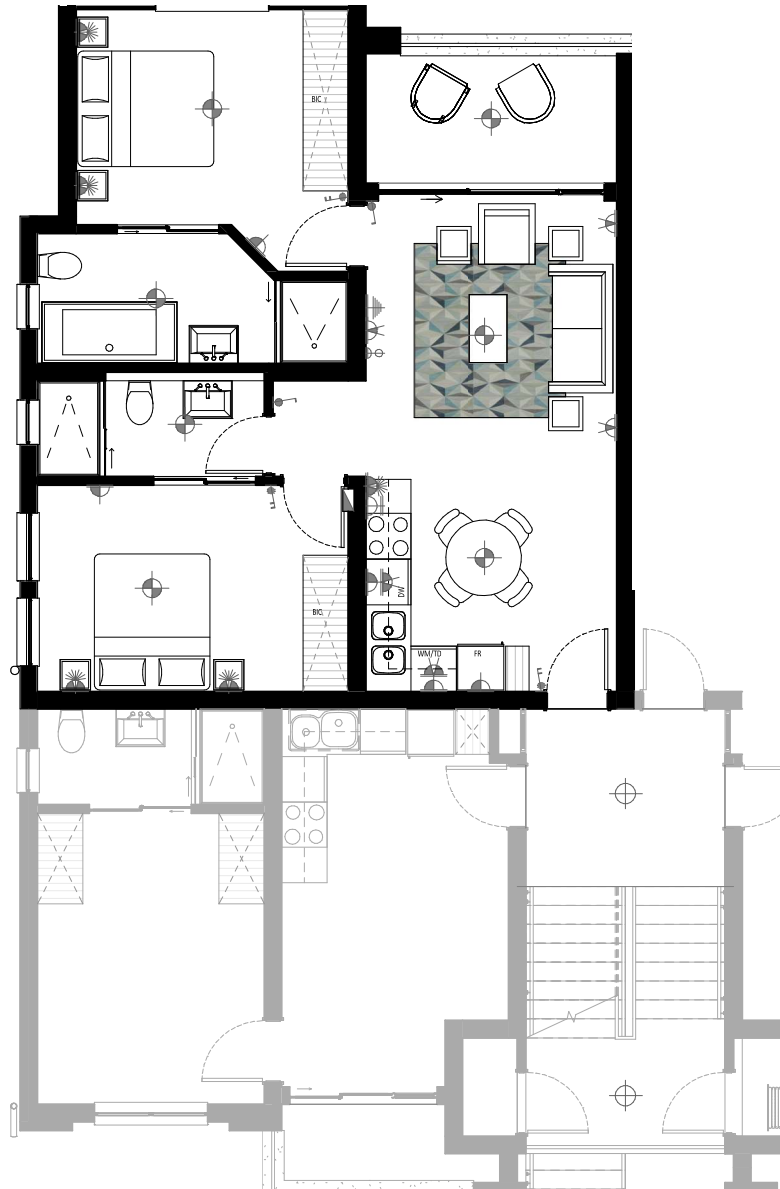

APARTMENT FLOOR PLAN

FIRST FLOOR
PHASE 16

Apartment Area	65.00m ²
Covered Balcony	7.00m ²
Total Area	72.00m²

2 BEDROOM 2 BATHROOM
TYPE I