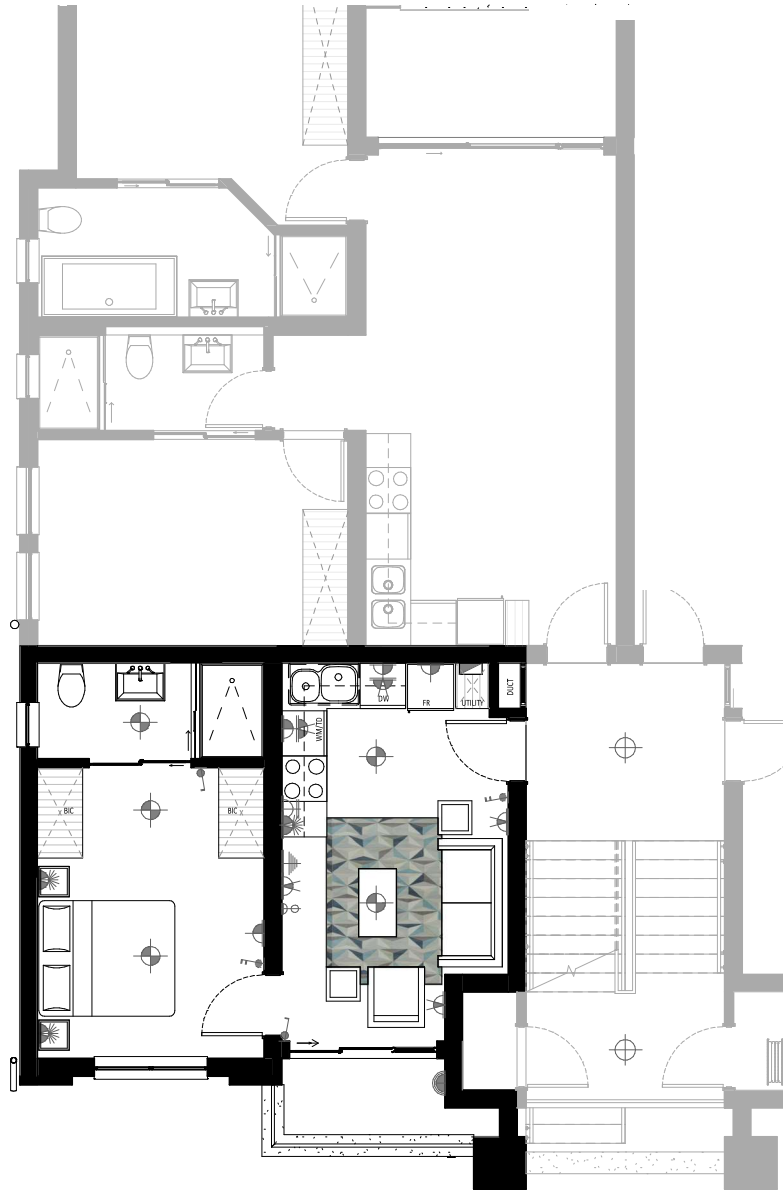

APARTMENT FLOOR PLAN

FIRST FLOOR
PHASE 15 & PHASE 16

Apartment Area	36.00m ²
Covered Balcony	4.00m ²
Total Area	40.00m²

1 BEDROOM 1 BATHROOM
TYPE J