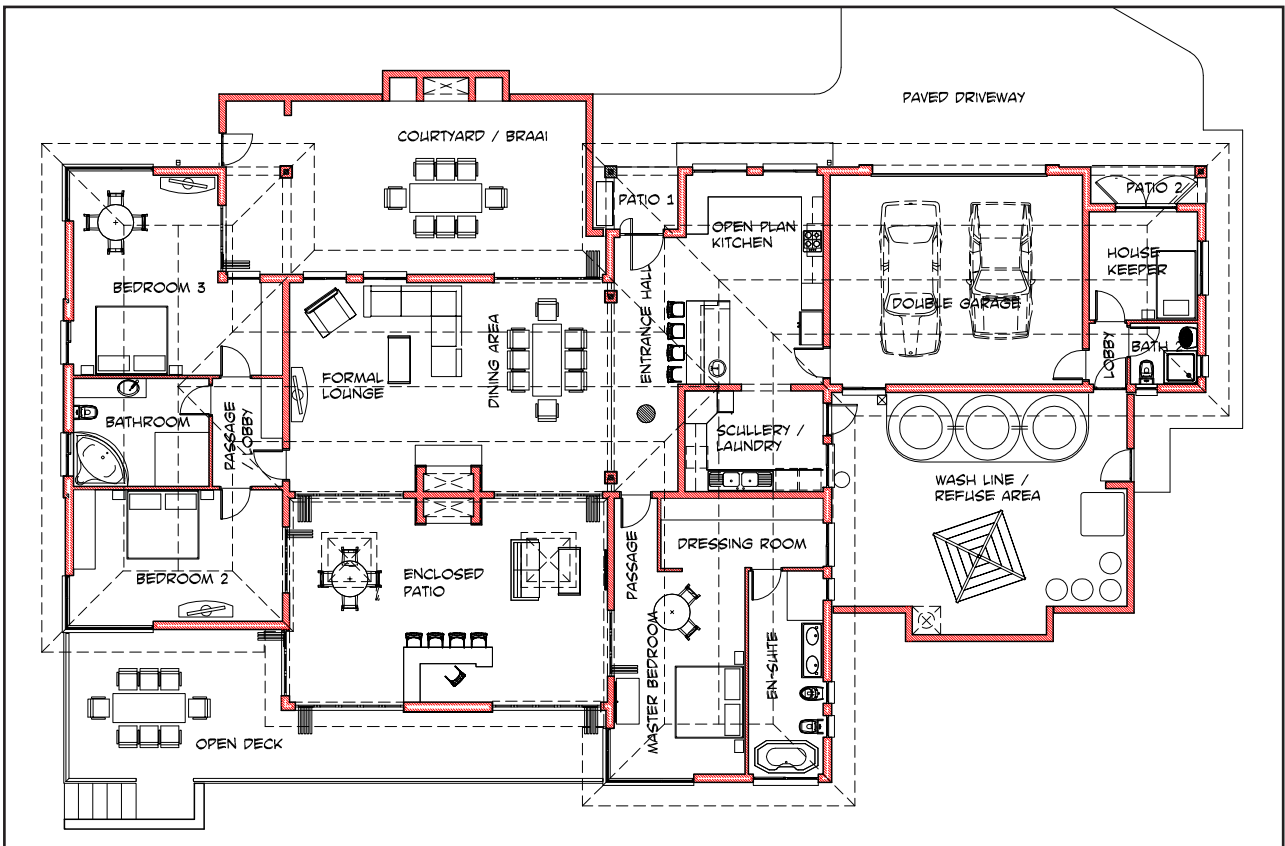

CYPRAEA SANDS • E S T A T E •

HOUSE TYPE 1

Roofed Buildings - 358.9m² Open Areas - 151.9m²
3 Bedroom 1 House Keeper Room

Lifestyle Security Investment... And Peace of Mind