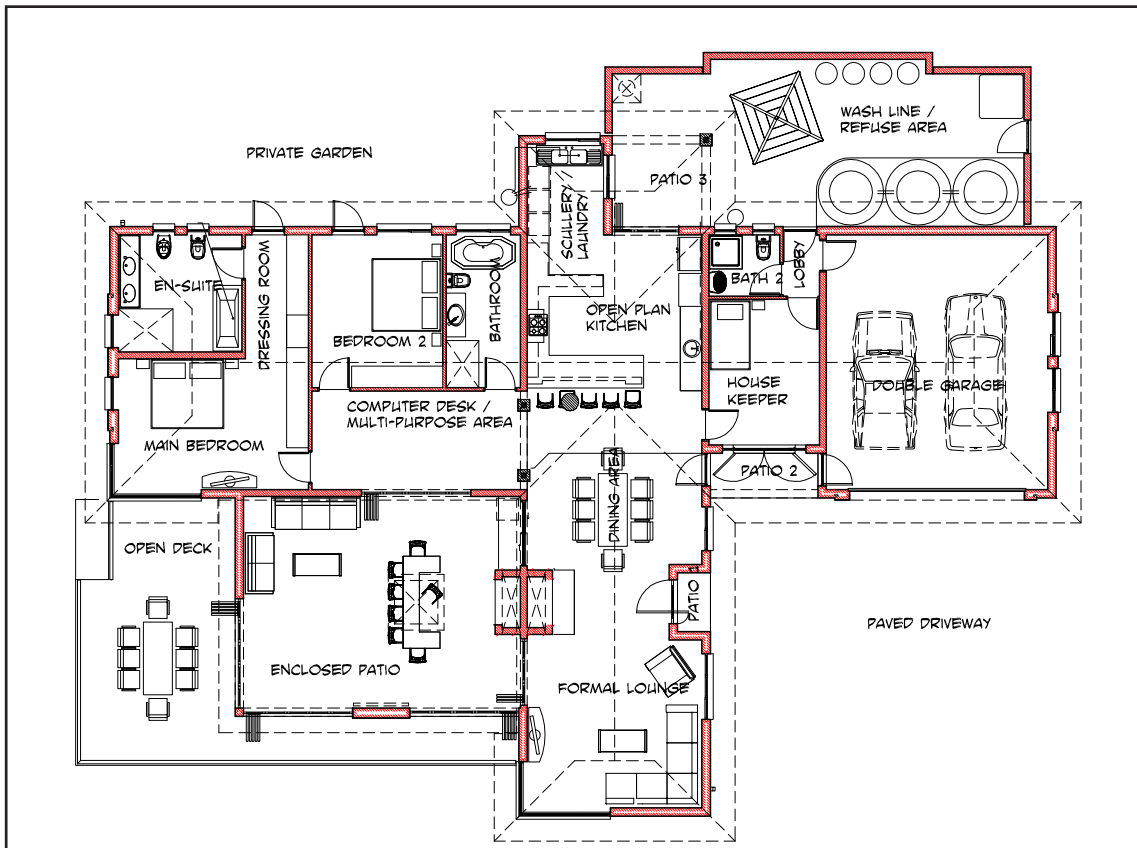

## HOUSE TYPE 2

Roofed Buildings - 300.1m<sup>2</sup> Open Areas - 89.0m<sup>2</sup>  
2 Bedroom 1 House Keeper Room

*Lifestyle Security Investment... And Peace of Mind*