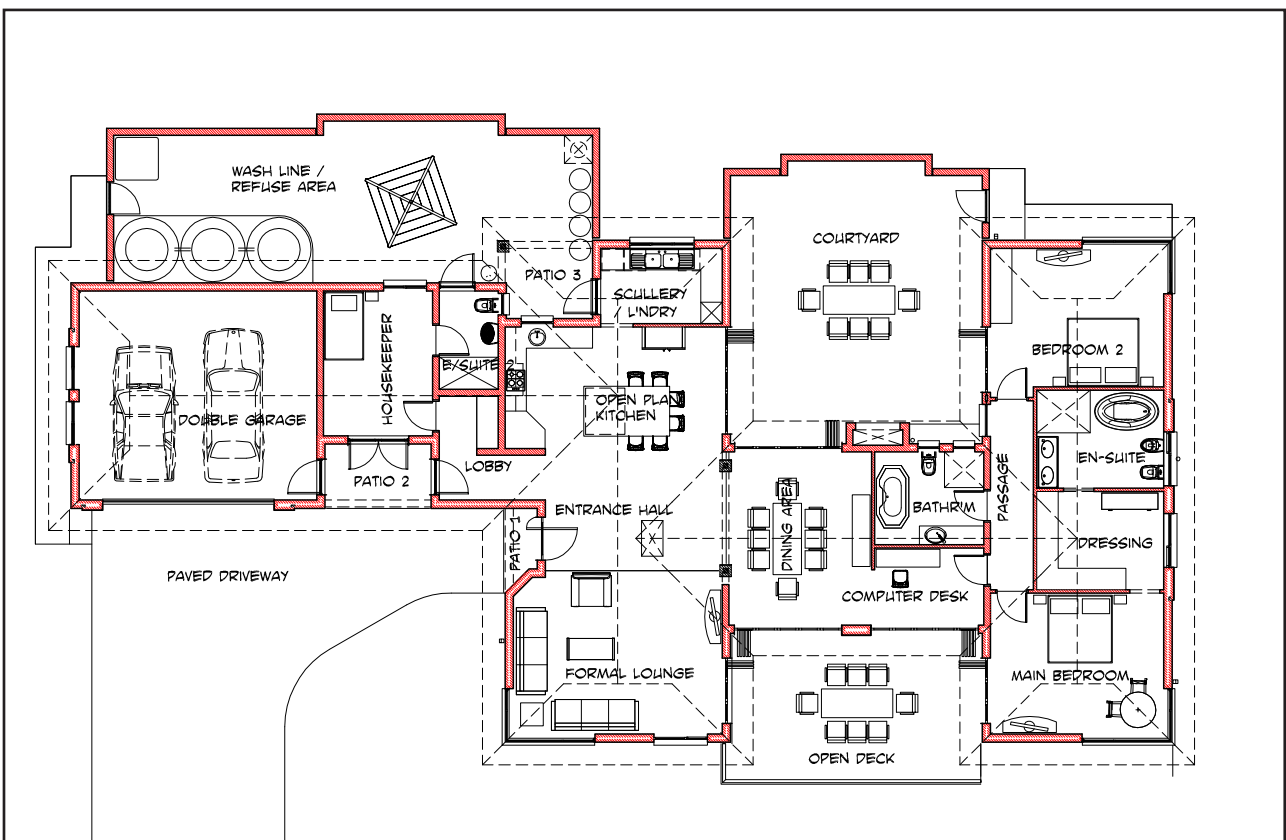

## HOUSE TYPE 4

Roofed Buildings - 278.6m<sup>2</sup> Open Areas - 150.7m<sup>2</sup>  
2 Bedroom 1 House Keeper Room

*Lifestyle Security Investment... And Peace of Mind*