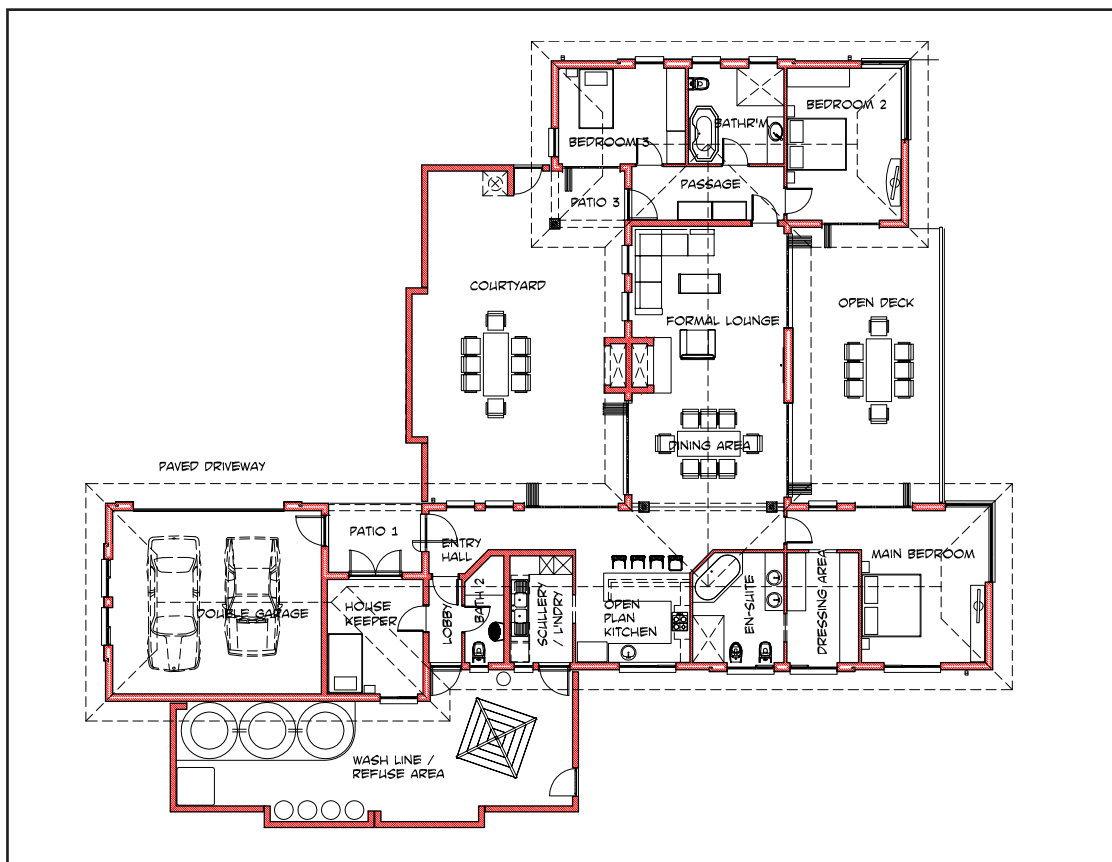

## HOUSE TYPE 3

Roofed Buildings - 267.4m<sup>2</sup> Open Areas - 165.9m<sup>2</sup>  
3 Bedroom 1 House Keeper Room

*Lifestyle Security Investment... And Peace of Mind*