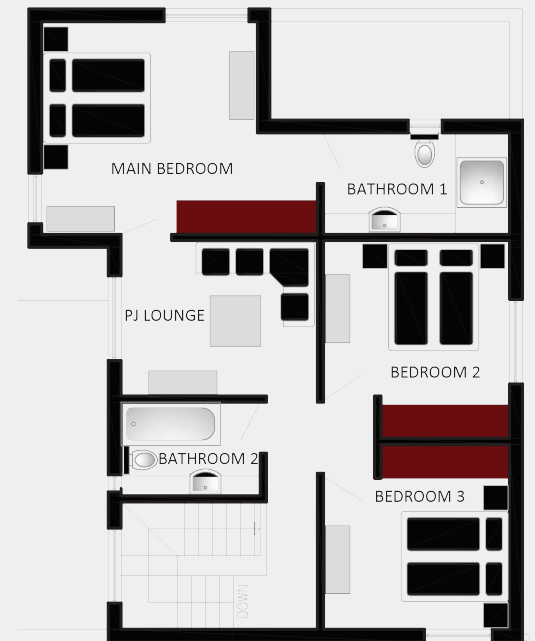

UNIT F - SINGLE STORY
UNIT F4 - DOUBLE STORY
UNIT F5 - DOUBLE STORY
UNIT F6 - DOUBLE STORY

UNIT F4 - 7 Bed, 3.5 Bath

UNIT F - 4 Bed, 2.5 Bath
Single Story

Ground Floor

UNIT F5 - 7 Bed, 4.5 bath

1st Floor

UNIT F6 - 7 Bed, 4.5 bath
& Pajama Lounge