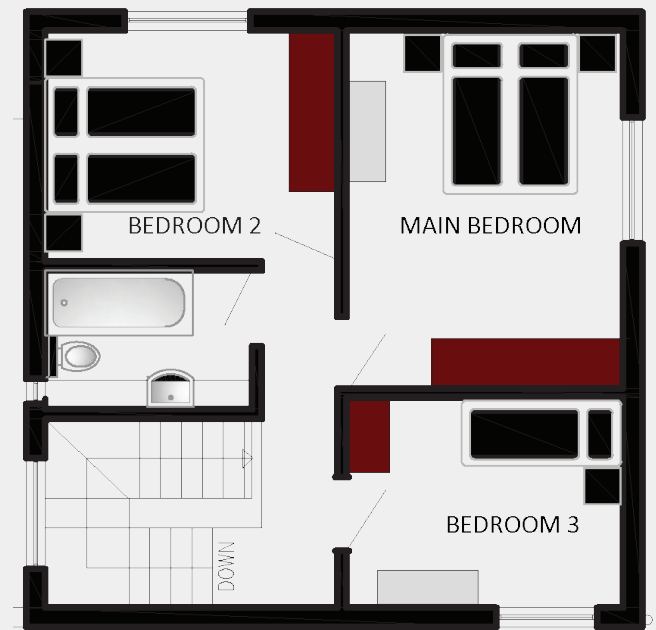

UNIT F - SINGLE STORY
UNIT F4 - DOUBLE STORY
UNIT F5 - DOUBLE STORY
UNIT F6 - DOUBLE STORY

UNIT F4 - 7 Bed, 3.5 Bath

UNIT F - 4 Bed, 2.5 Bath
Single Story

Ground Floor

UNIT F5 - 7 Bed, 4.5 bath

1st Floor

UNIT F6 - 7 Bed, 4.5 bath
& Pajama Lounge