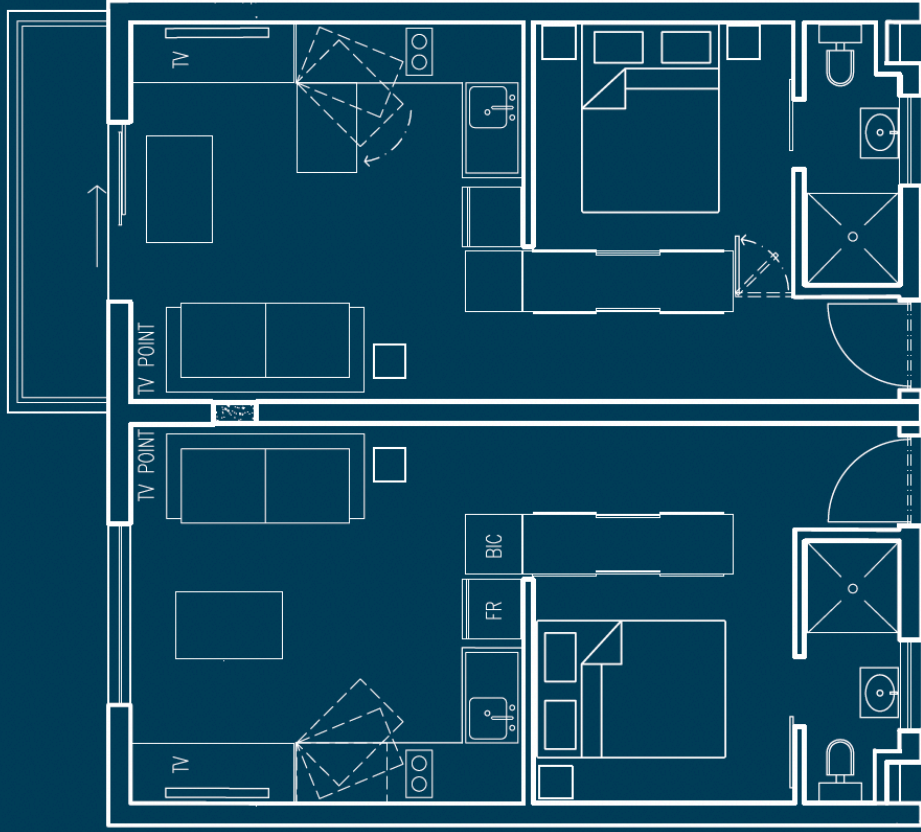

1 BEDROOM

NORTH/SOUTH FACING

32 m²  X1  X1

*4m² Balcony on limited units only.

1 BEDROOM

NORTH/SOUTH FACING

 X1  X1 36 m²

*4m² Balcony on limited units only.