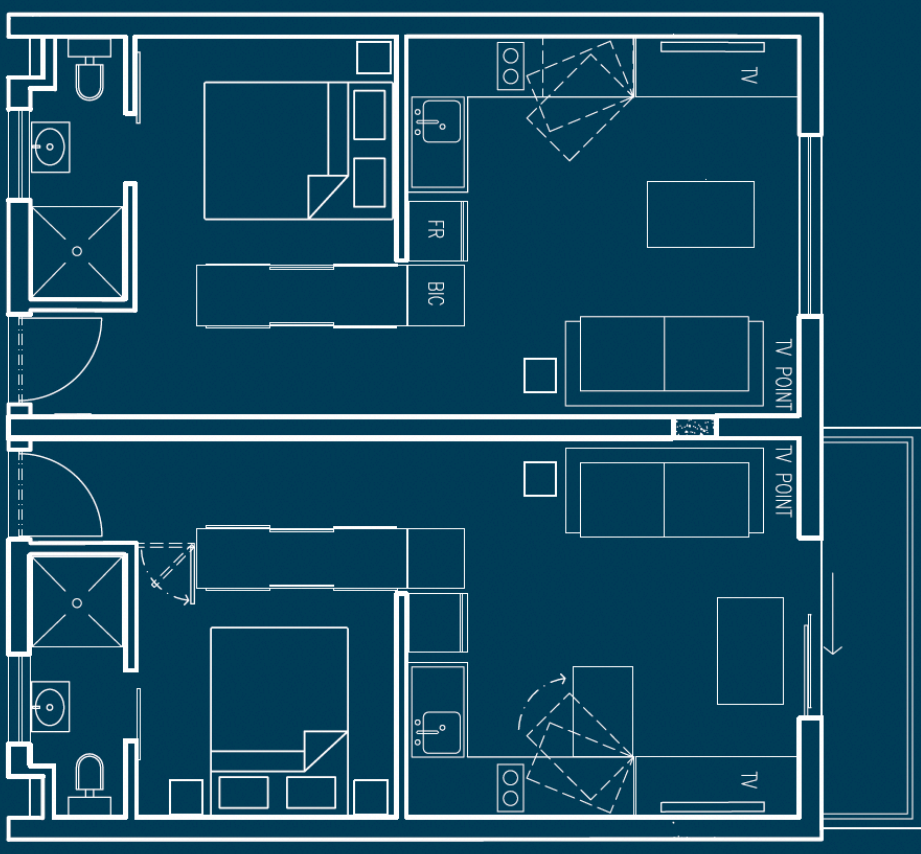

1 BEDROOM

NORTH/SOUTH FACING

32 m²  X1  X1

*4m² Balcony on limited units only.

1 BEDROOM

NORTH/SOUTH FACING

 X1  X1 36 m²

*4m² Balcony on limited units only.