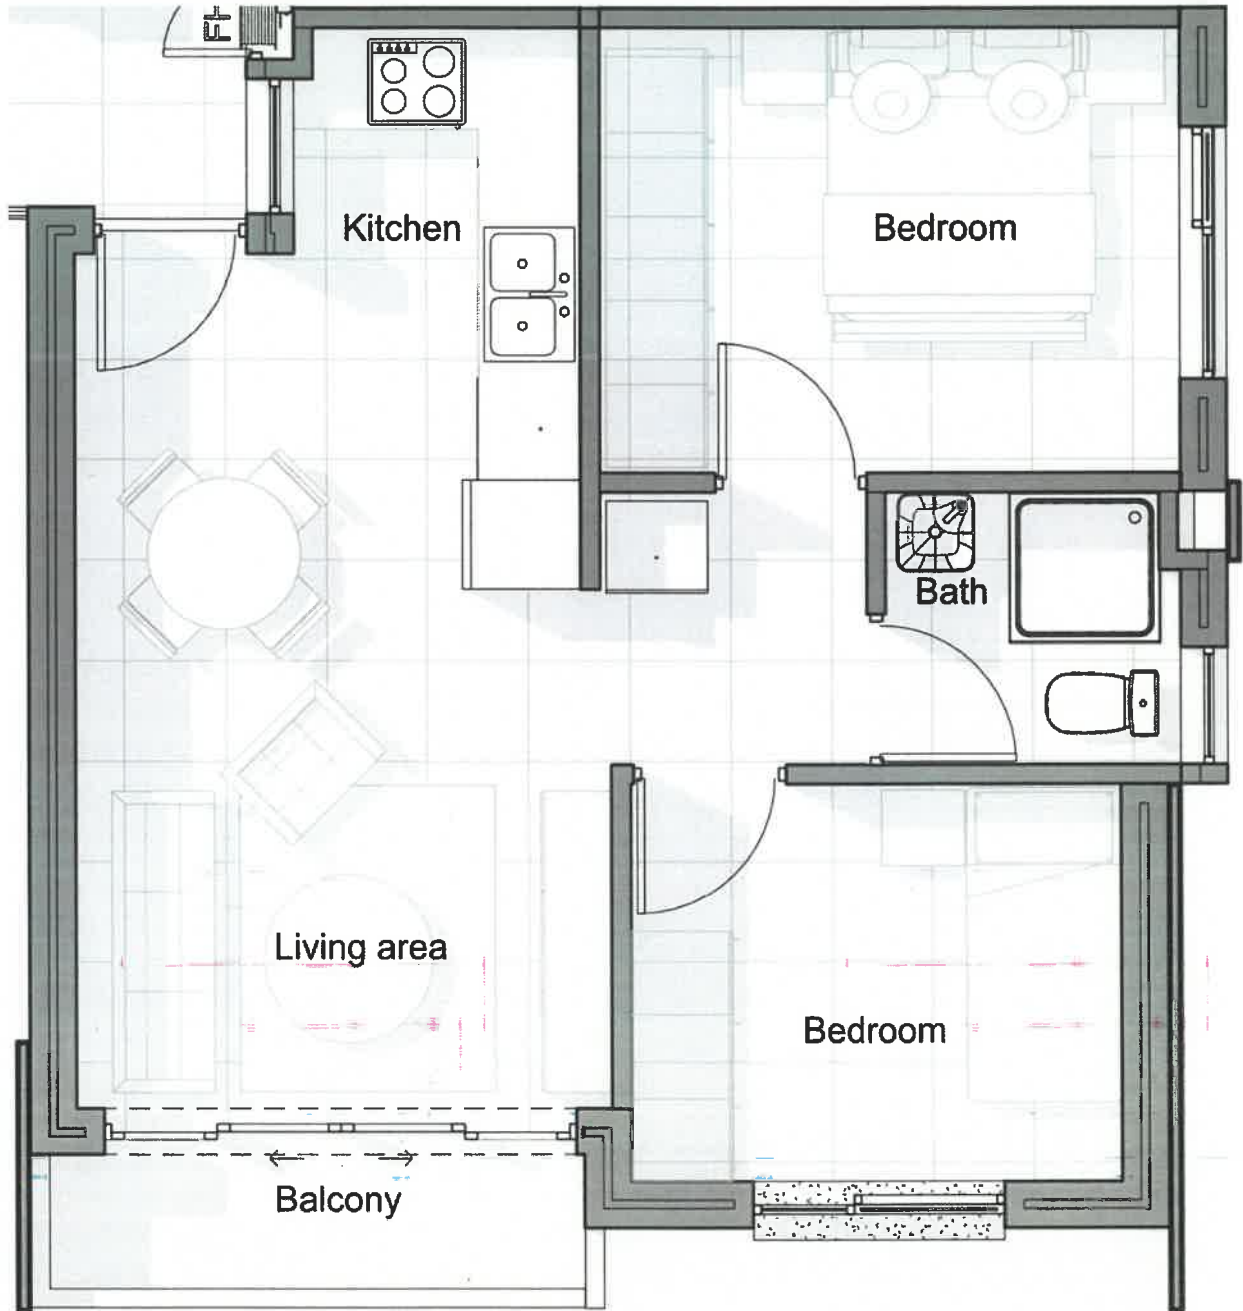

AVA ESTATE

Ultimate Lifestyle

2 bedroom apartment floor plan

| FIRST FLOOR | UNIT 9 | |
|-------------|-------------------|--------------|
| | apartment area | 47 |
| | balcony area | 3 |
| | communal area | 3,00 |
| | TOTAL AREA | 53,00 |

AVA ESTATE

Ultimate Lifestyle

2 bedroom apartment floor plan

| SECOND FLOOR | | |
|-------------------|--|--------------|
| UNIT 10 | | |
| apartment area | | 47 |
| balcony area | | 3 |
| communal area | | 3,00 |
| TOTAL AREA | | 53,00 |