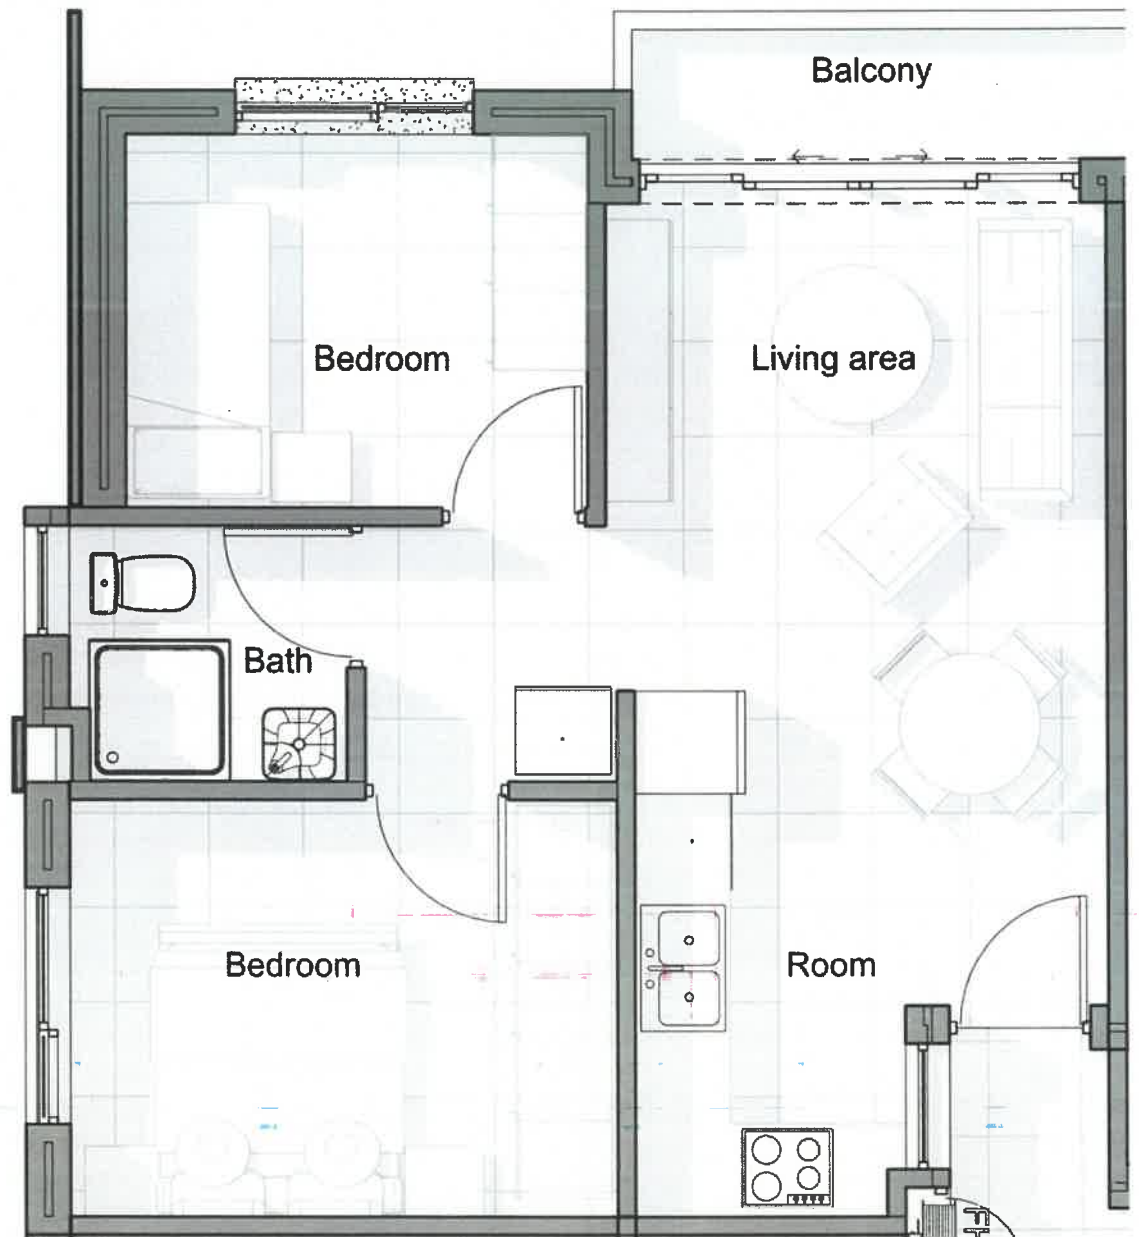

AVA ESTATE

Ultimate Lifestyle

2 bedroom apartment floor plan

| GROUND FLOOR | UNIT 2 | |
|--------------|-------------------|--------------|
| | apartment area | 47 |
| | balcony area | 3 |
| | communal area | 3,00 |
| | TOTAL AREA | 53,00 |

AVA ESTATE

Ultimate Lifestyle

2 bedroom apartment floor plan

| GROUND FLOOR | UNIT 4 | |
|--------------|-------------------|--------------|
| | apartment area | 47 |
| | balcony area | 3 |
| | communal area | 3,00 |
| | TOTAL AREA | 53,00 |

AVA ESTATE

Ultimate Lifestyle

2 bedroom apartment floor plan

| GROUND FLOOR | UNIT 3 | |
|--------------|-------------------|--------------|
| | apartment area | 44 |
| | balcony area | 3 |
| | communal area | 3,00 |
| | TOTAL AREA | 50,00 |