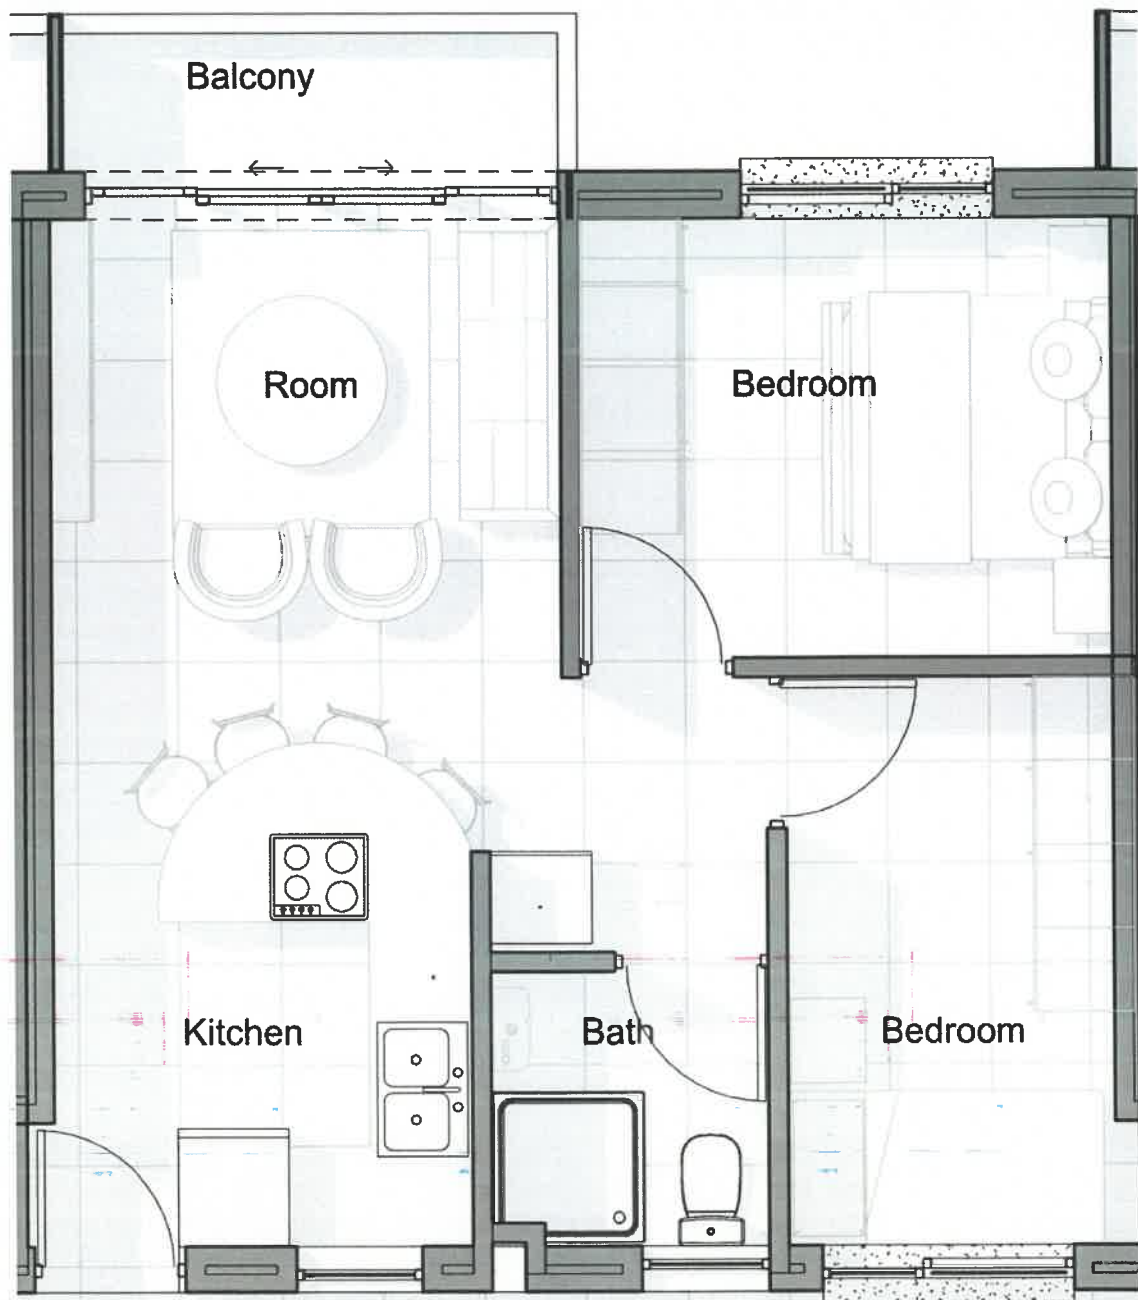

AVA ESTATE

Ultimate Lifestyle

2 bedroom apartment floor plan

FIRST FLOOR	UNIT 8	
	apartment area	44
	balcony area	3
	communal area	3,00
	TOTAL AREA	50,00