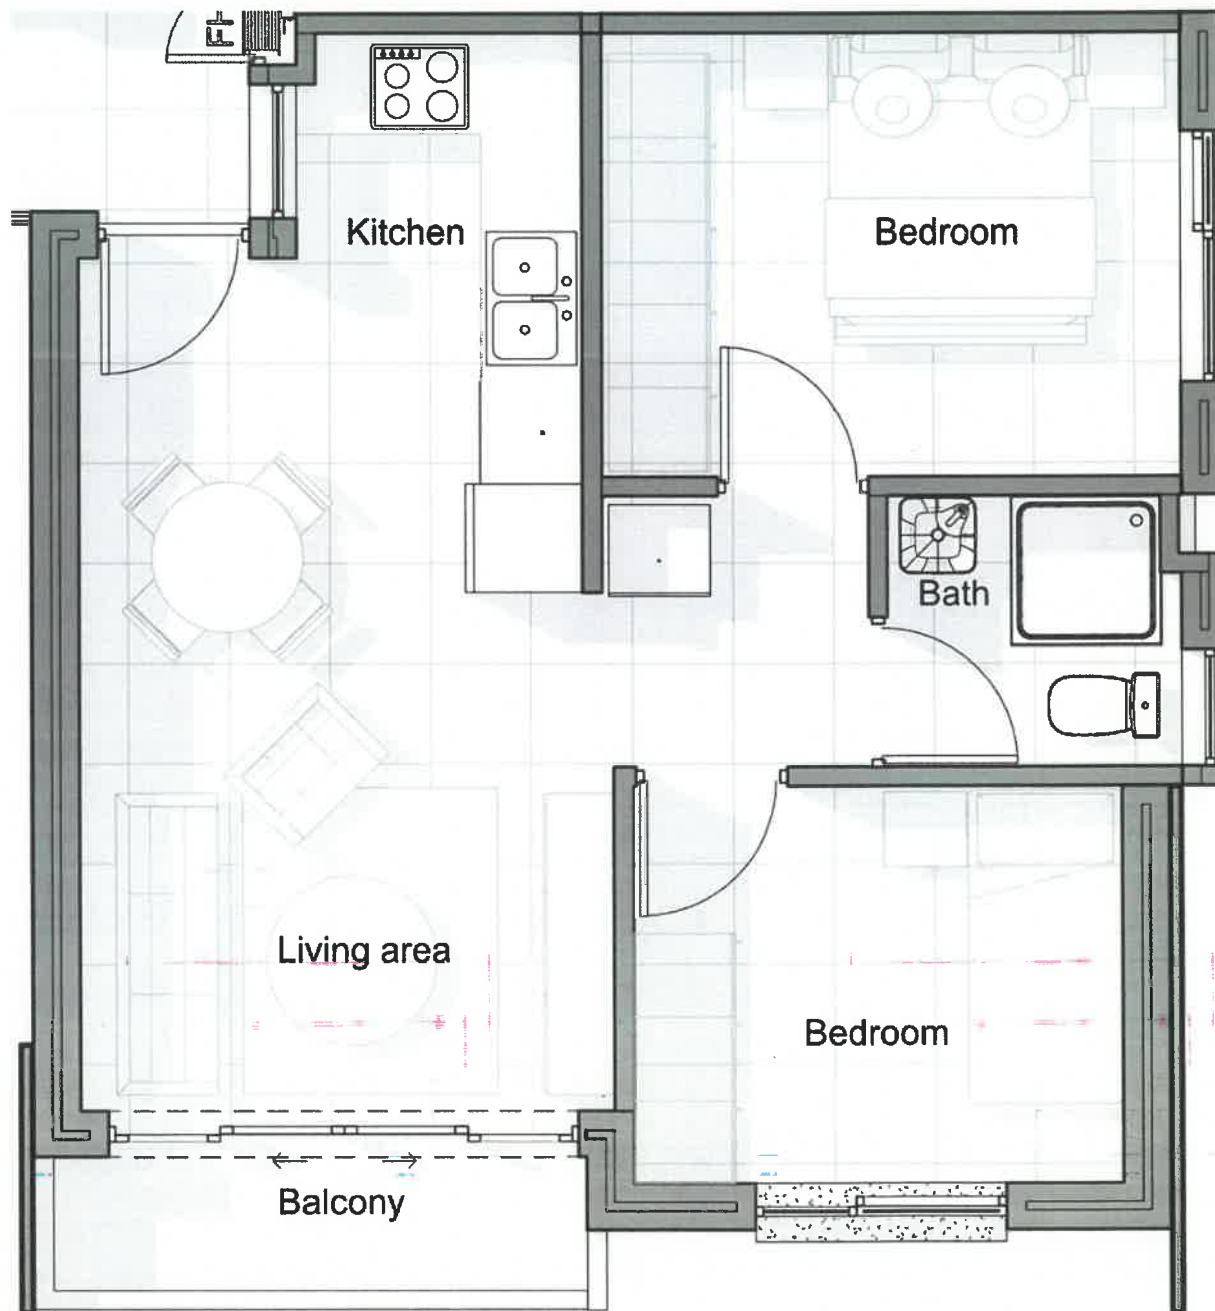

AVA ESTATE

Ultimate Lifestyle

2 bedroom apartment floor plan

| SECOND FLOOR | UNIT 14 | |
|--------------|-------------------|--------------|
| | apartment area | 47 |
| | balcony area | 3 |
| | communal area | 3,00 |
| | TOTAL AREA | 53,00 |

AVA ESTATE

Ultimate Lifestyle

2 bedroom apartment floor plan

| SECOND FLOOR | | UNIT 15 | |
|--------------|-------------------|---------|--------------|
| | apartment area | | 47 |
| | balcony area | | 3 |
| | communal area | | 3,00 |
| | TOTAL AREA | | 53,00 |