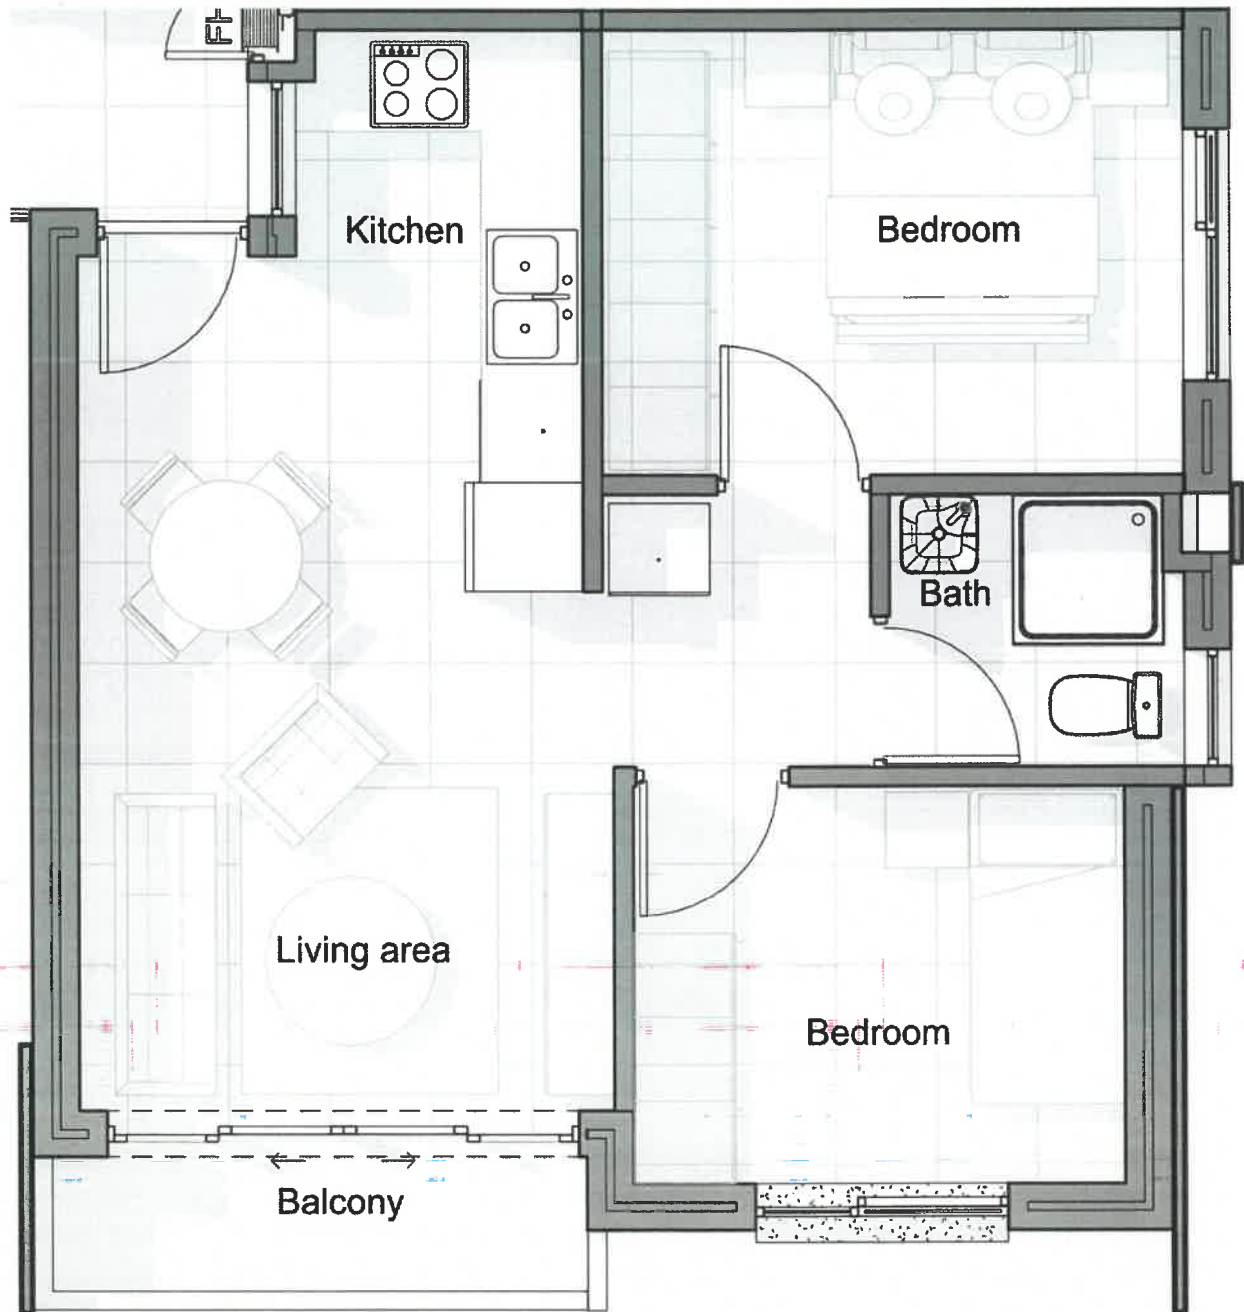

AVA ESTATE

Ultimate Lifestyle

2 bedroom apartment floor plan

| THIRD FLOOR | | |
|-------------------|--|--------------|
| UNIT 19 | | |
| apartment area | | 47 |
| balcony area | | 3 |
| communal area | | 3,00 |
| TOTAL AREA | | 53,00 |

Billion

AVA ESTATE

Ultimate Lifestyle

2 bedroom apartment floor plan

| THIRD FLOOR | | UNIT 20 | |
|-------------|-------------------|---------|--------------|
| | apartment area | | 47 |
| | balcony area | | 3 |
| | communal area | | 3,00 |
| | TOTAL AREA | | 53,00 |