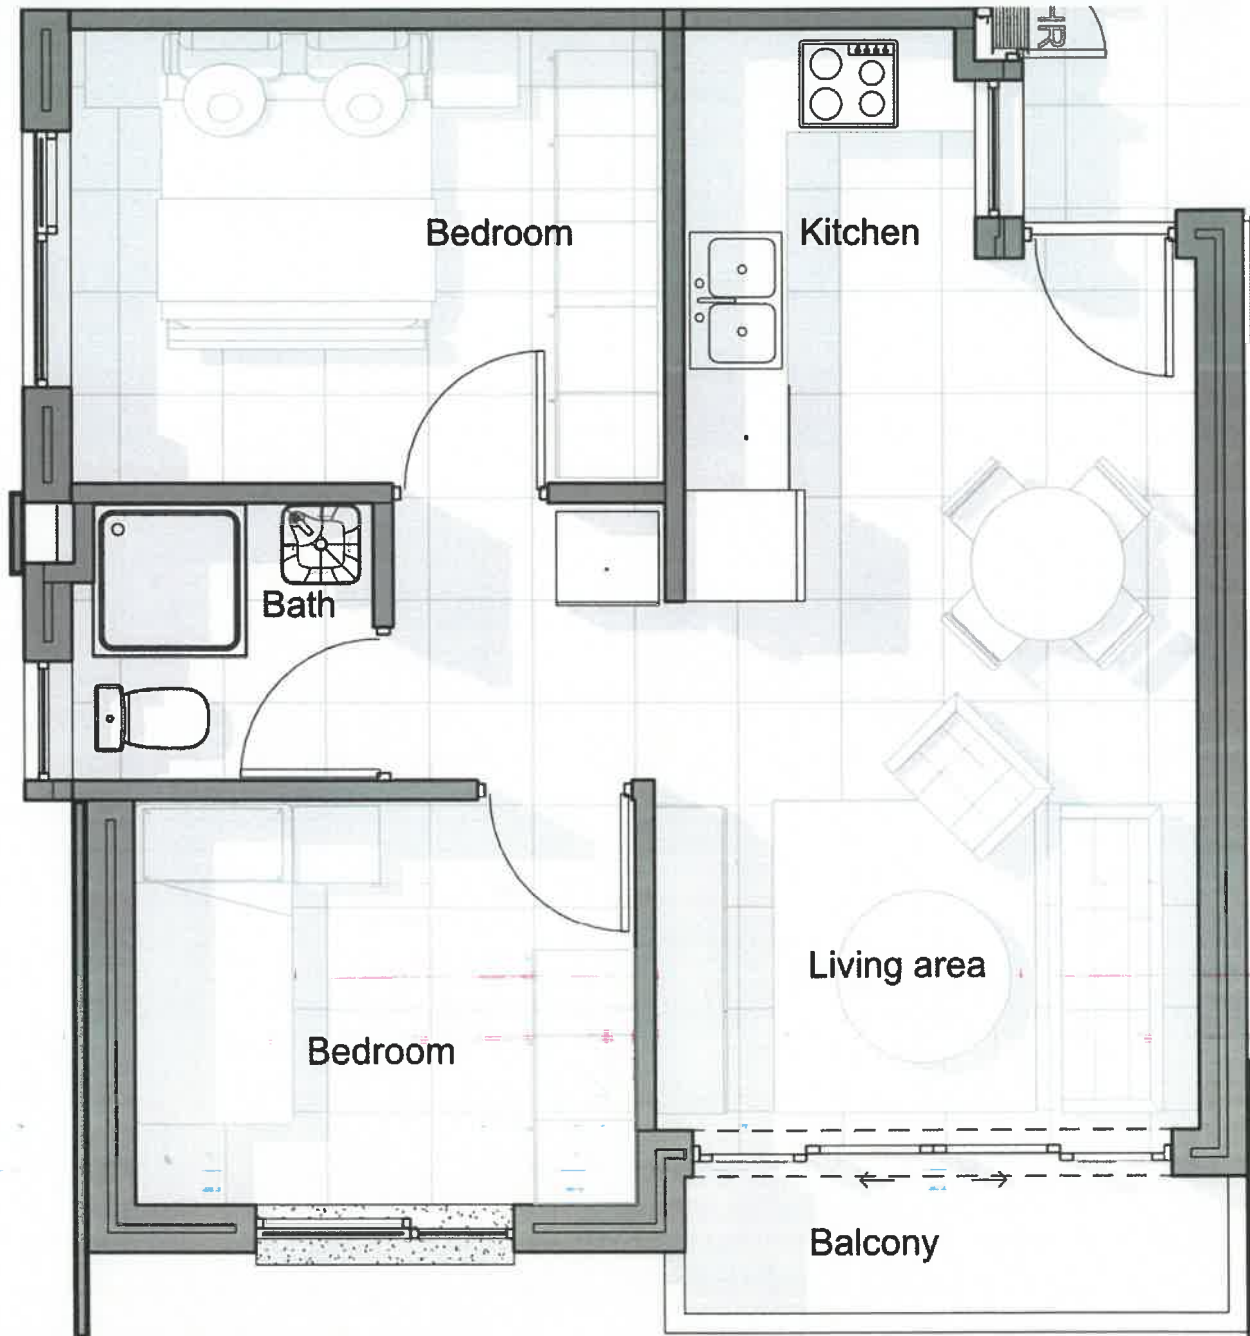

AVA ESTATE

Ultimate Lifestyle

2 bedroom apartment floor plan

| SECOND FLOOR | | |
|-------------------|--|--------------|
| UNIT 10 | | |
| apartment area | | 47 |
| balcony area | | 3 |
| communal area | | 3,00 |
| TOTAL AREA | | 53,00 |

AVA ESTATE

Ultimate Lifestyle

2 bedroom apartment floor plan

| | | UNIT 11 | |
|--------------|-------------------|---------|--------------|
| SECOND FLOOR | apartment area | | 47 |
| | balcony area | | 3 |
| | communal area | | 3,00 |
| | TOTAL AREA | | 53,00 |