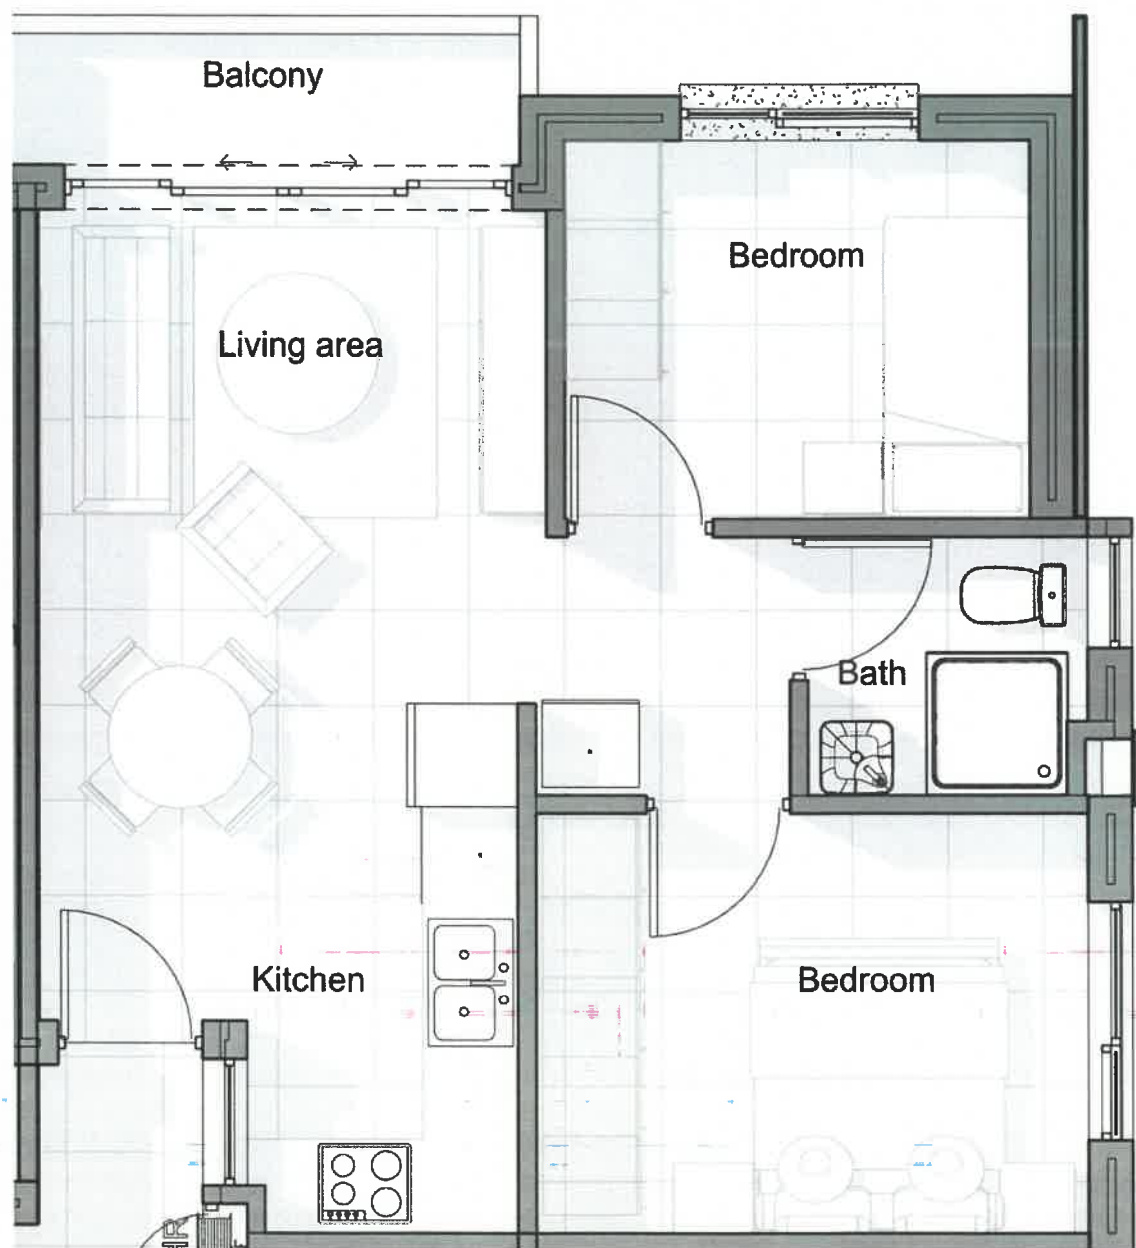

AVA ESTATE

Ultimate Lifestyle

2 bedroom apartment floor plan

| GROUND FLOOR | UNIT 2 | |
|--------------|-------------------|--------------|
| | apartment area | 47 |
| | balcony area | 3 |
| | communal area | 3,00 |
| | TOTAL AREA | 53,00 |

AVA ESTATE

Ultimate Lifestyle

2 bedroom apartment floor plan

| GROUND FLOOR | UNIT 4 | |
|--------------|-------------------|--------------|
| | apartment area | 47 |
| | balcony area | 3 |
| | communal area | 3,00 |
| | TOTAL AREA | 53,00 |