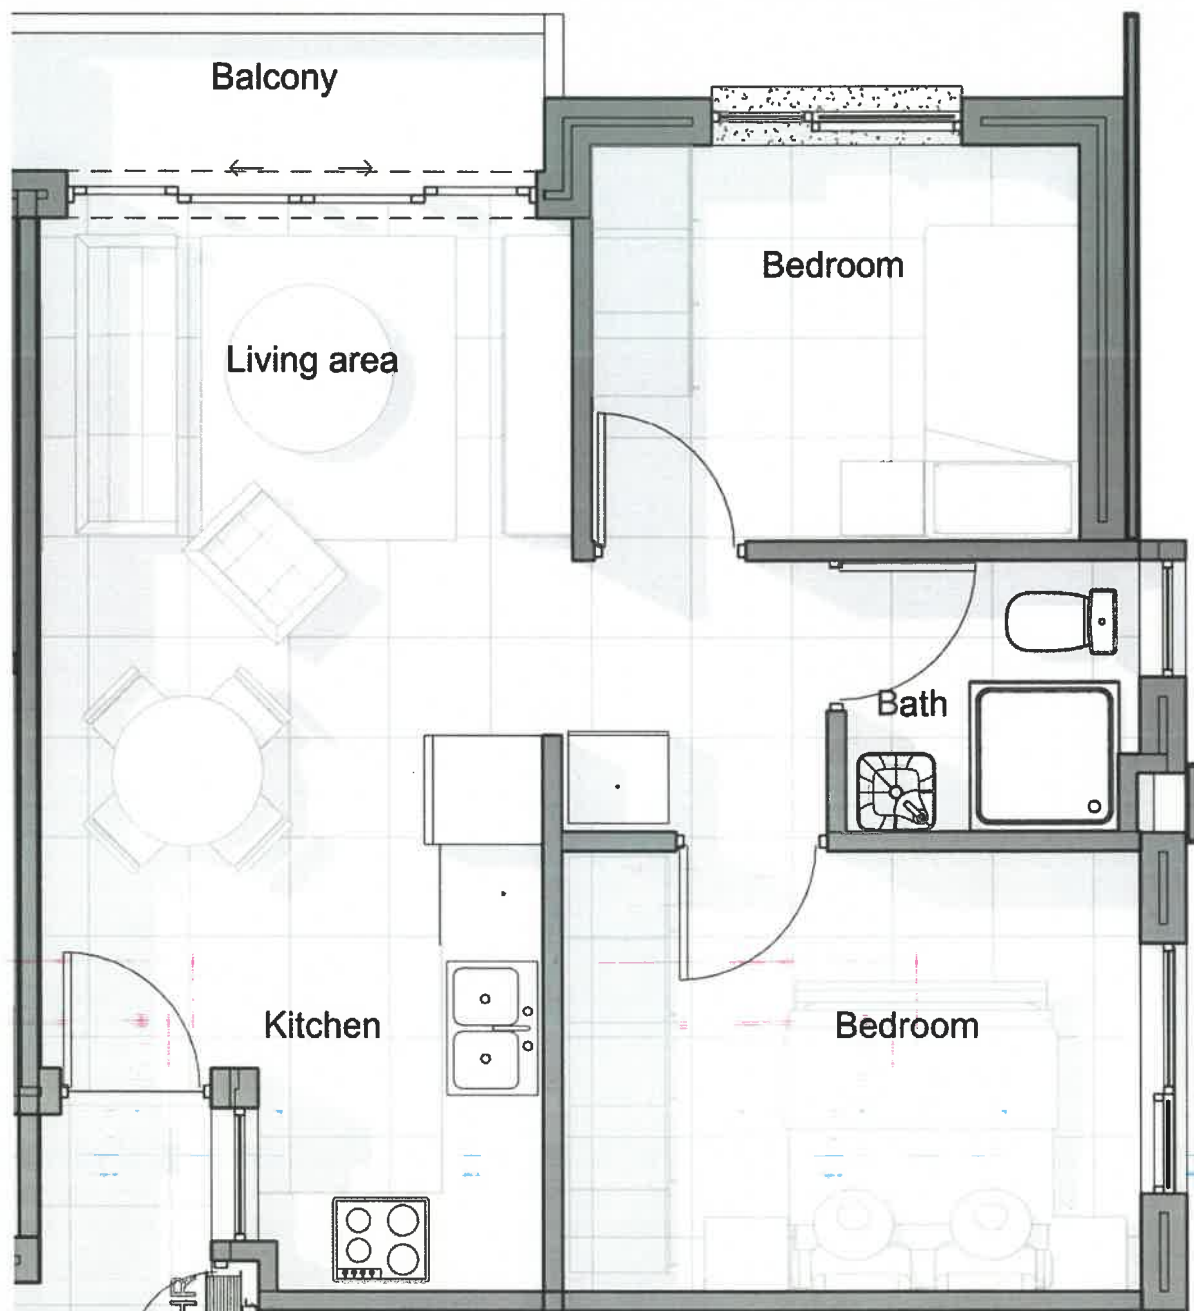

AVA ESTATE

Ultimate Lifestyle

2 bedroom apartment floor plan

THIRD FLOOR		
UNIT 19		
apartment area		47
balcony area		3
communal area		3,00
TOTAL AREA		53,00

Billion