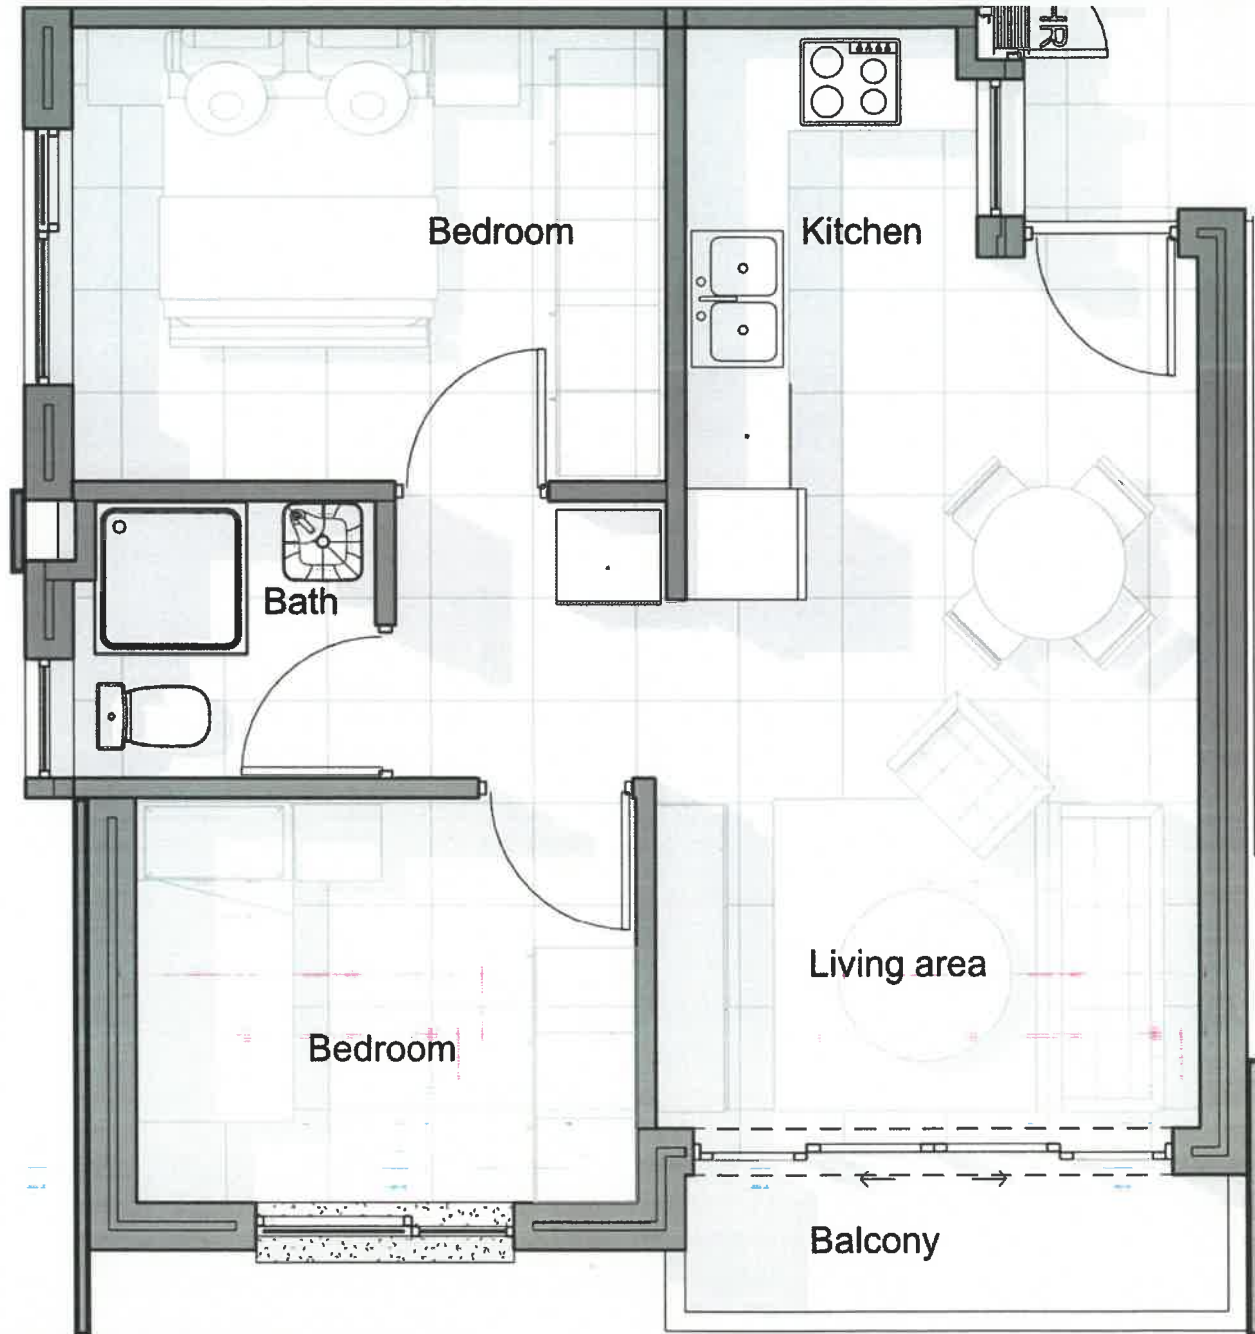

AVA ESTATE

Ultimate Lifestyle

2 bedroom apartment floor plan

| GROUND FLOOR | UNIT 5 | |
|--------------|-------------------|--------------|
| | apartment area | 47 |
| | balcony area | 3 |
| | communal area | 3,00 |
| | TOTAL AREA | 53,00 |

AVA ESTATE

Ultimate Lifestyle

2 bedroom apartment floor plan

| FIRST FLOOR | UNIT 6 | |
|-------------|-------------------|--------------|
| | apartment area | 47 |
| | balcony area | 3 |
| | communal area | 3,00 |
| | TOTAL AREA | 53,00 |