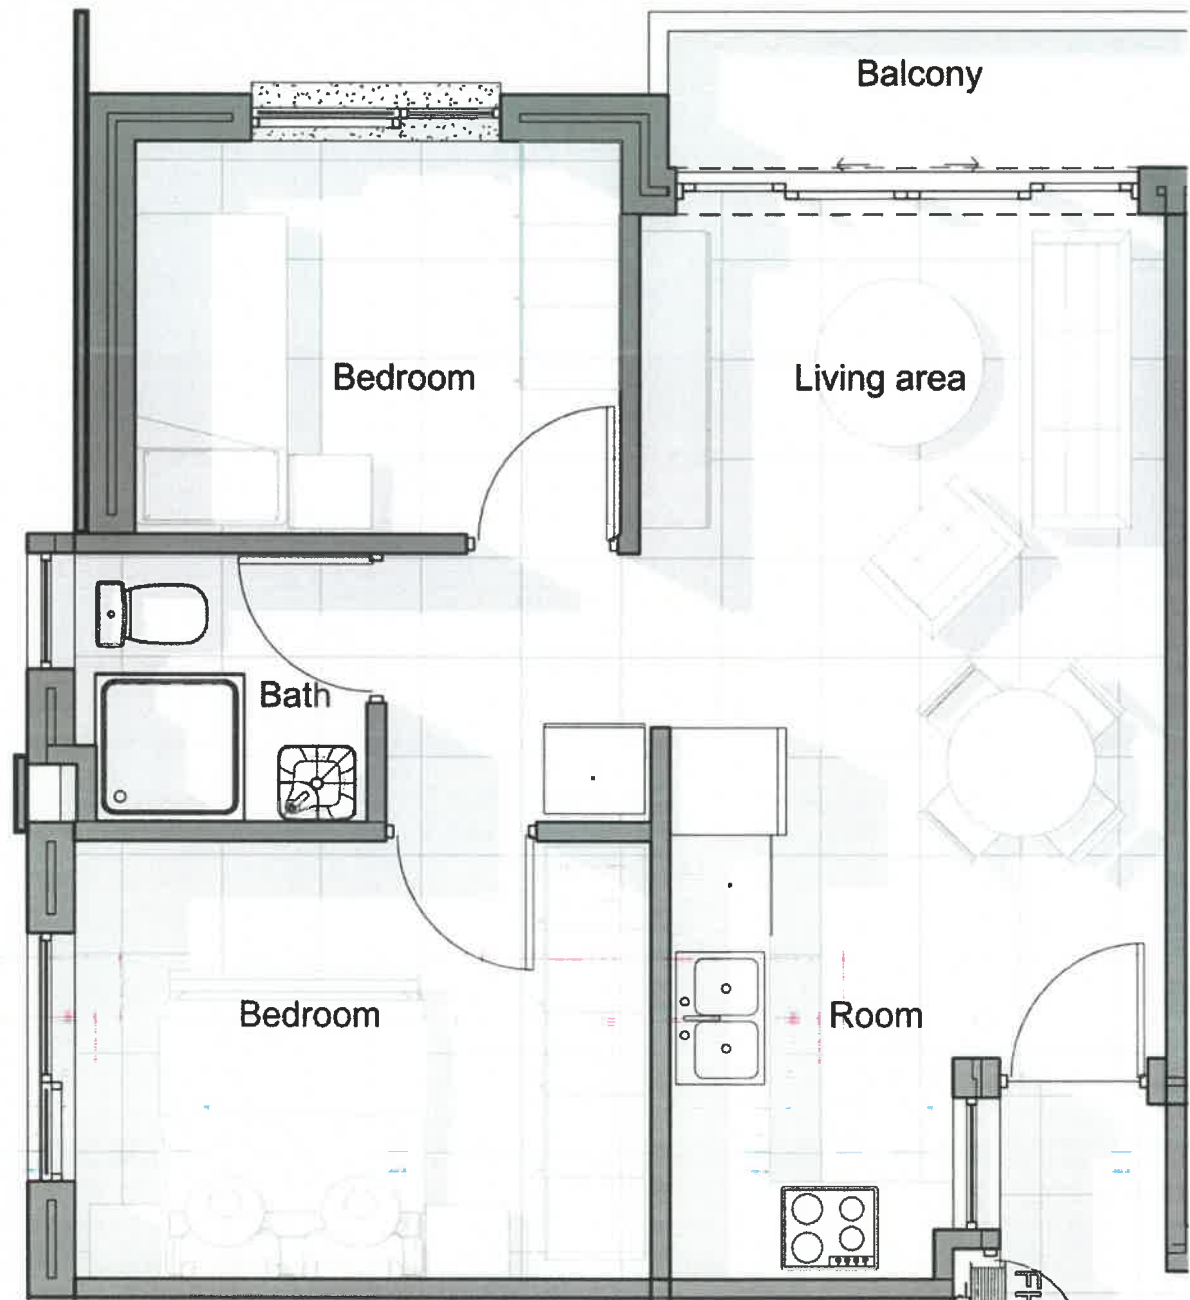

AVA ESTATE

Ultimate Lifestyle

2 bedroom apartment floor plan

SECOND FLOOR	UNIT 12	
	apartment area	47
	balcony area	3
	communal area	3,00
	TOTAL AREA	53,00