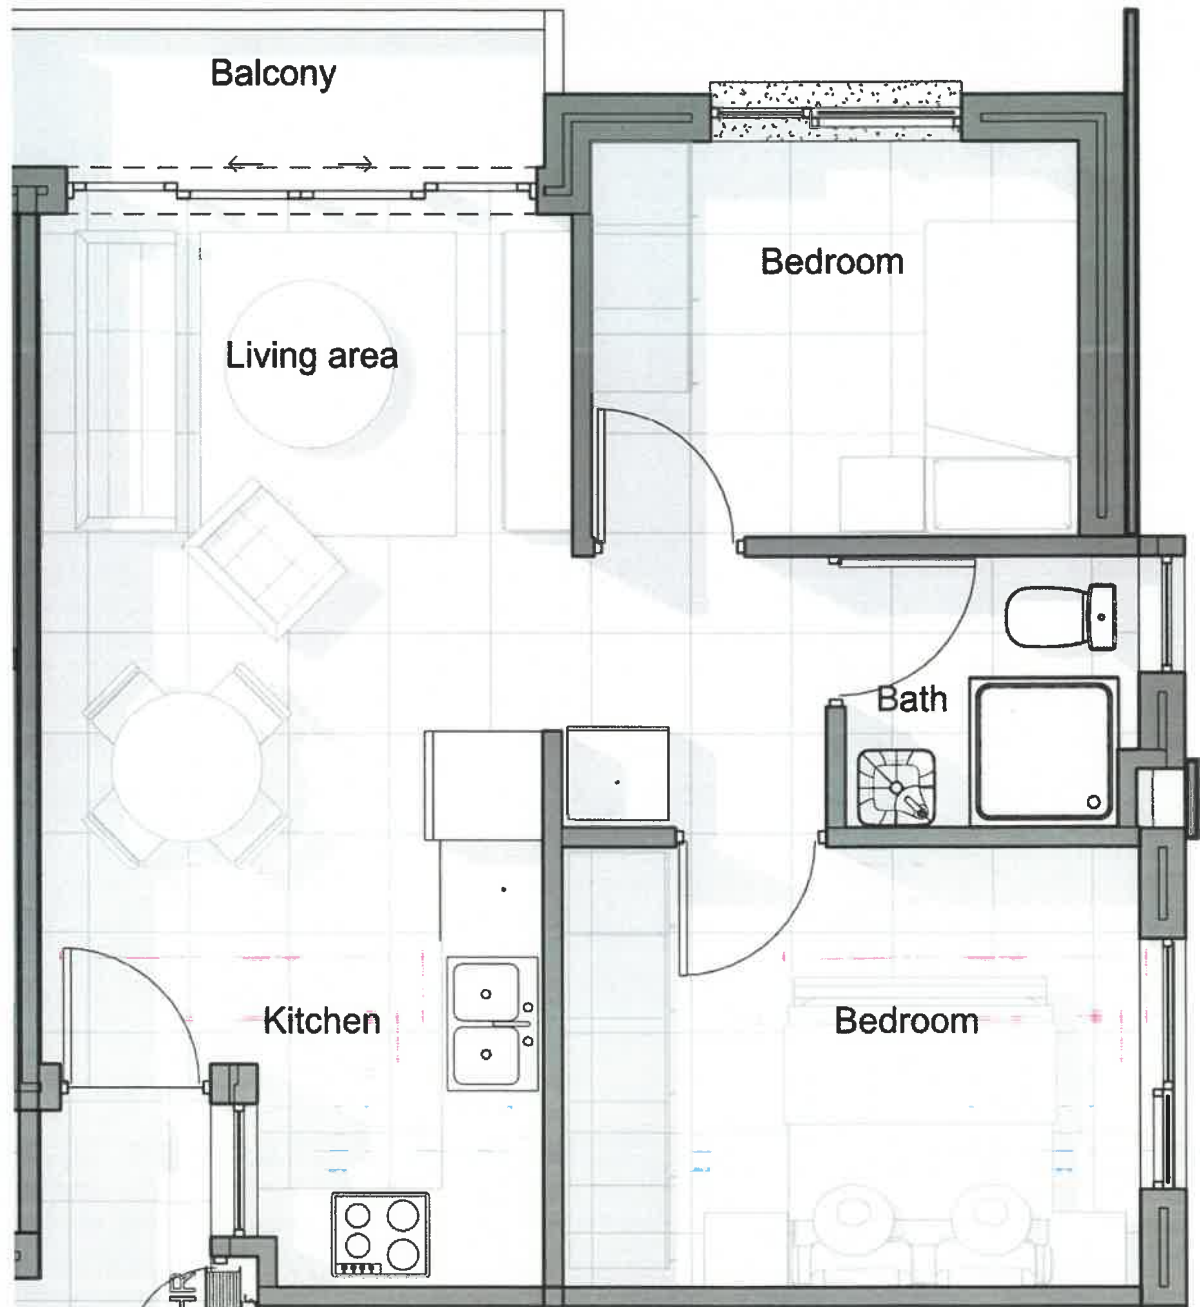

AVA ESTATE

Ultimate Lifestyle

2 bedroom apartment floor plan

| FIRST FLOOR | UNIT 8 | |
|-------------|-------------------|--------------|
| | apartment area | 44 |
| | balcony area | 3 |
| | communal area | 3,00 |
| | TOTAL AREA | 50,00 |

AVA ESTATE

Ultimate Lifestyle

2 bedroom apartment floor plan

| FIRST FLOOR | UNIT 9 | |
|-------------|-------------------|--------------|
| | apartment area | 47 |
| | balcony area | 3 |
| | communal area | 3,00 |
| | TOTAL AREA | 53,00 |