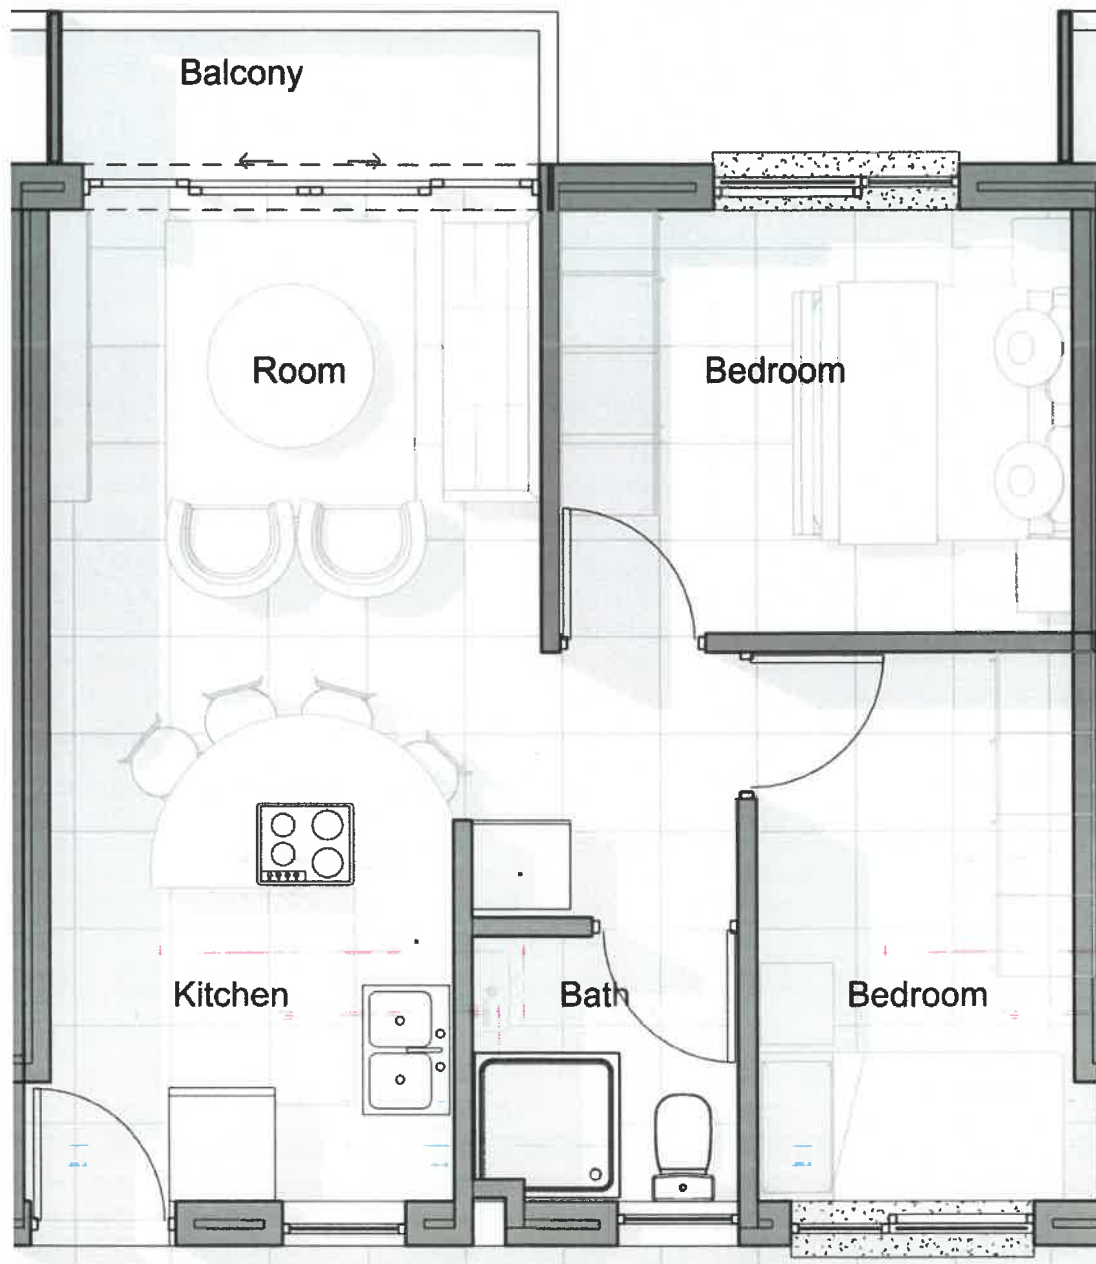

AVA ESTATE

Ultimate Lifestyle

2 bedroom apartment floor plan

| GROUND FLOOR | UNIT 4 | |
|--------------|-------------------|--------------|
| | apartment area | 47 |
| | balcony area | 3 |
| | communal area | 3,00 |
| | TOTAL AREA | 53,00 |

AVA ESTATE

Ultimate Lifestyle

2 bedroom apartment floor plan

| GROUND FLOOR | UNIT 3 | |
|--------------|-------------------|--------------|
| | apartment area | 44 |
| | balcony area | 3 |
| | communal area | 3,00 |
| | TOTAL AREA | 50,00 |