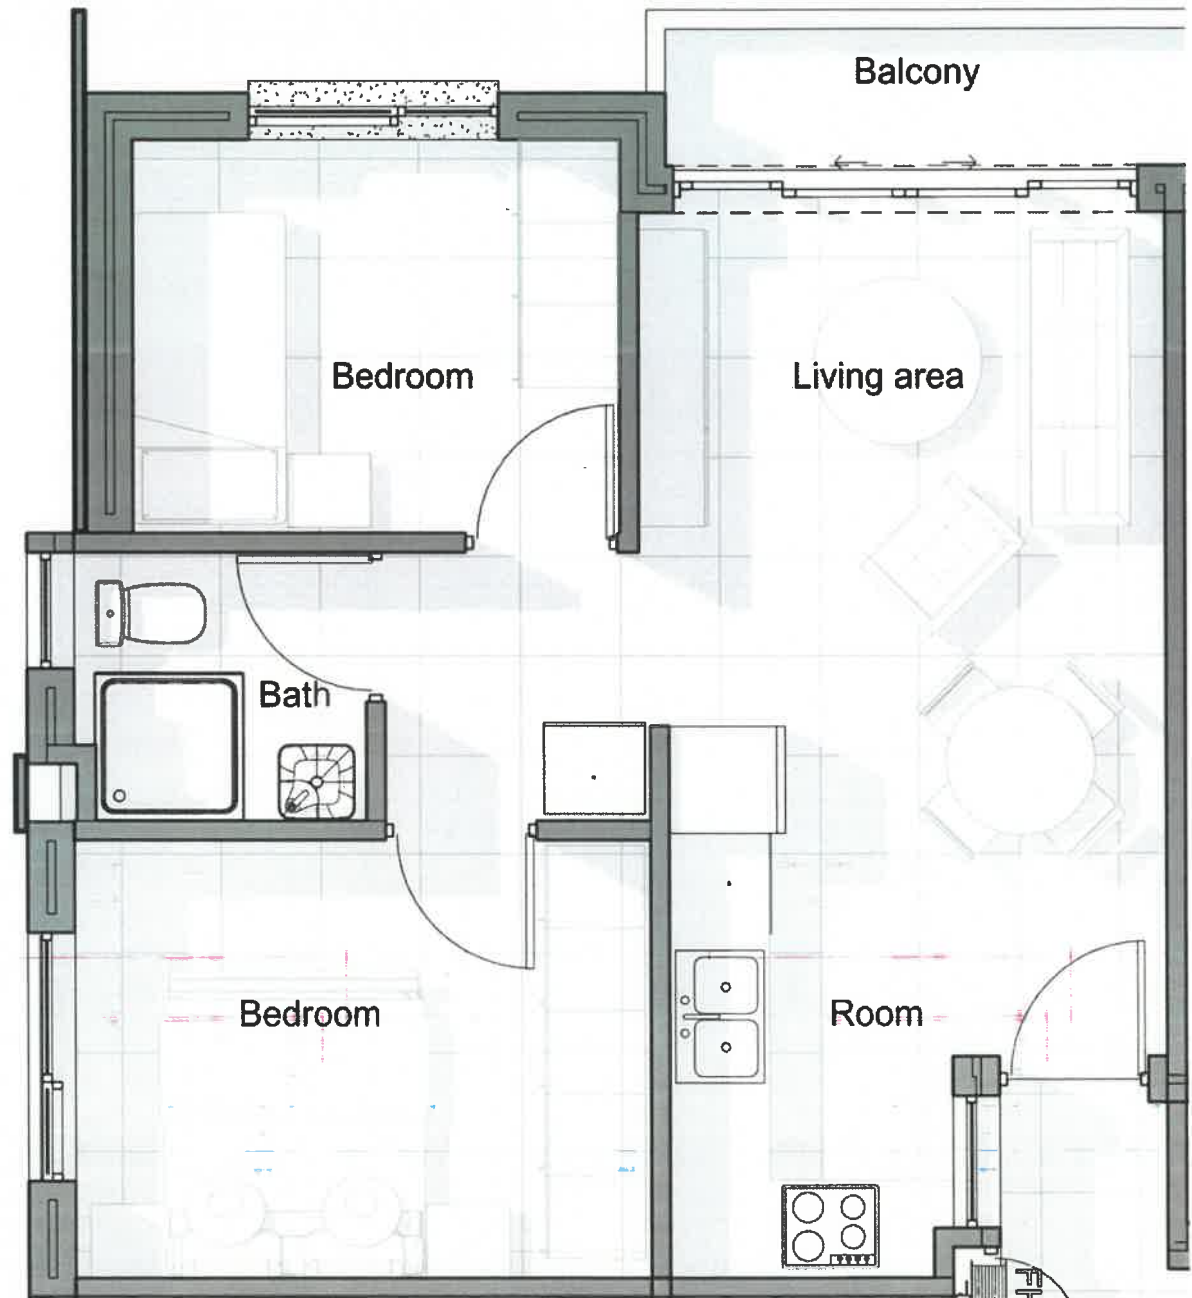

AVA ESTATE

Ultimate Lifestyle

2 bedroom apartment floor plan

| FIRST FLOOR | UNIT 6 | |
|-------------|-------------------|--------------|
| | apartment area | 47 |
| | balcony area | 3 |
| | communal area | 3,00 |
| | TOTAL AREA | 53,00 |

AVA ESTATE

Ultimate Lifestyle

2 bedroom apartment floor plan

| | | UNIT 7 | |
|-------------|-------------------|--------|--------------|
| FIRST FLOOR | apartment area | | 47 |
| | balcony area | | 3 |
| | communal area | | 3,00 |
| | TOTAL AREA | | 53,00 |