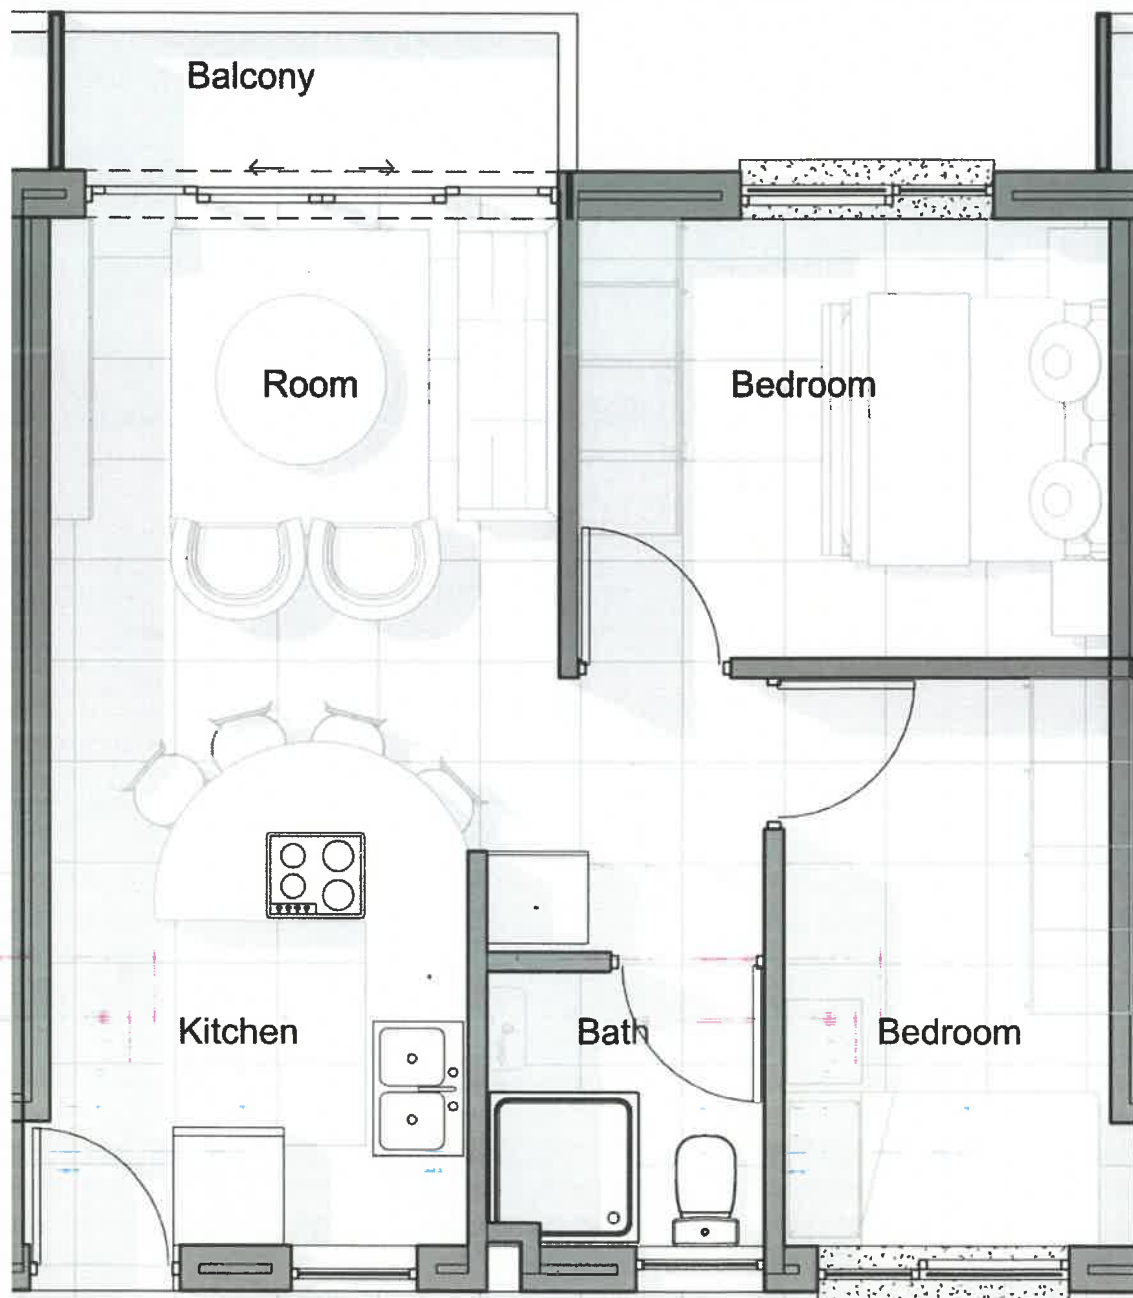

AVA ESTATE

Ultimate Lifestyle

2 bedroom apartment floor plan

THIRD FLOOR	UNIT 18	
	apartment area	44
	balcony area	3
	communal area	3,00
	TOTAL AREA	50,00