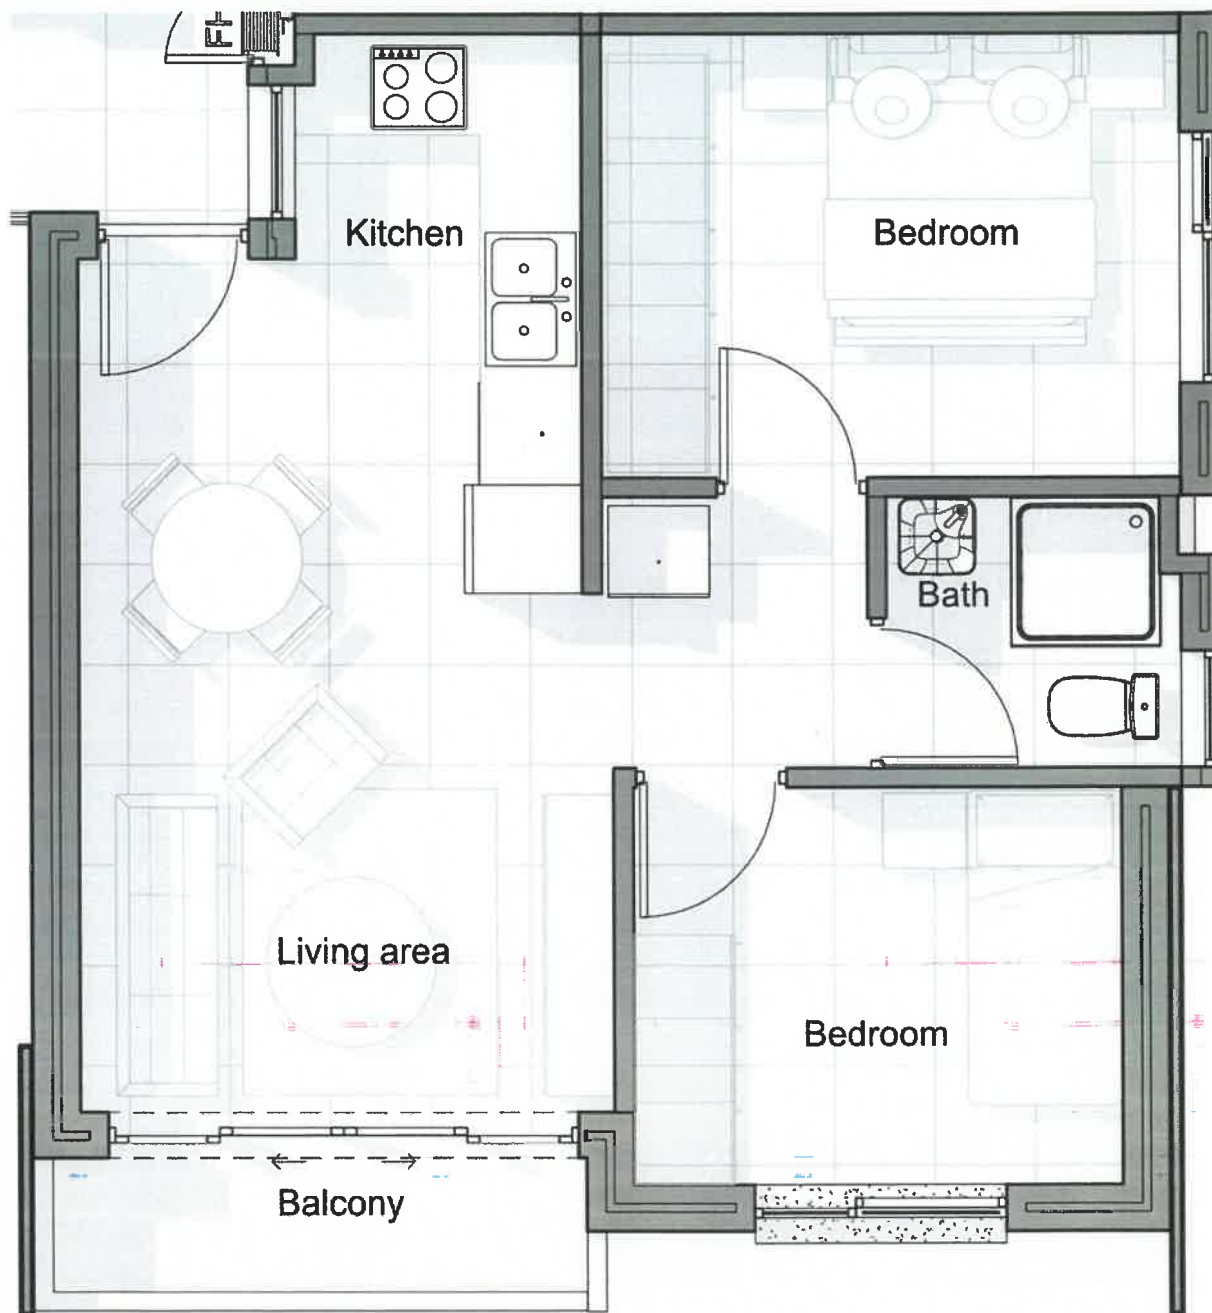

AVA ESTATE

Ultimate Lifestyle

2 bedroom apartment floor plan

| GROUND FLOOR | UNIT 4 | |
|--------------|-------------------|--------------|
| | apartment area | 47 |
| | balcony area | 3 |
| | communal area | 3,00 |
| | TOTAL AREA | 53,00 |

AVA ESTATE

Ultimate Lifestyle

2 bedroom apartment floor plan

| GROUND FLOOR | UNIT 3 | |
|--------------|-------------------|--------------|
| | apartment area | 44 |
| | balcony area | 3 |
| | communal area | 3,00 |
| | TOTAL AREA | 50,00 |

AVA ESTATE

Ultimate Lifestyle

2 bedroom apartment floor plan

| GROUND FLOOR | UNIT 5 | |
|--------------|-------------------|--------------|
| | apartment area | 47 |
| | balcony area | 3 |
| | communal area | 3,00 |
| | TOTAL AREA | 53,00 |