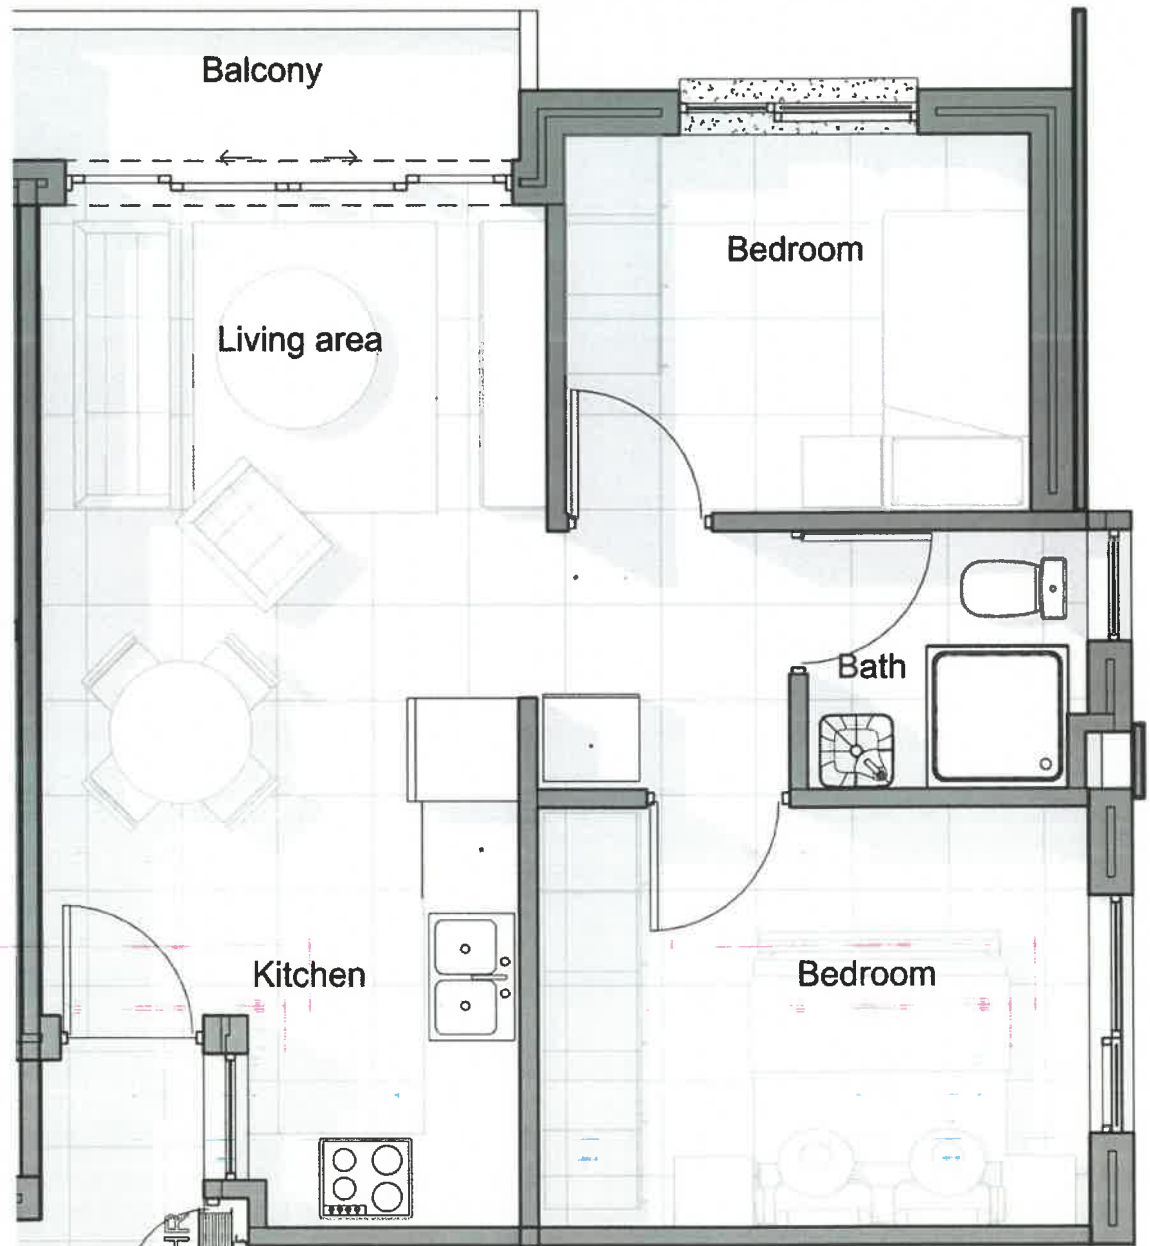

AVA ESTATE

Ultimate Lifestyle

2 bedroom apartment floor plan

SECOND FLOOR	UNIT 14	
	apartment area	47
	balcony area	3
	communal area	3,00
	TOTAL AREA	53,00