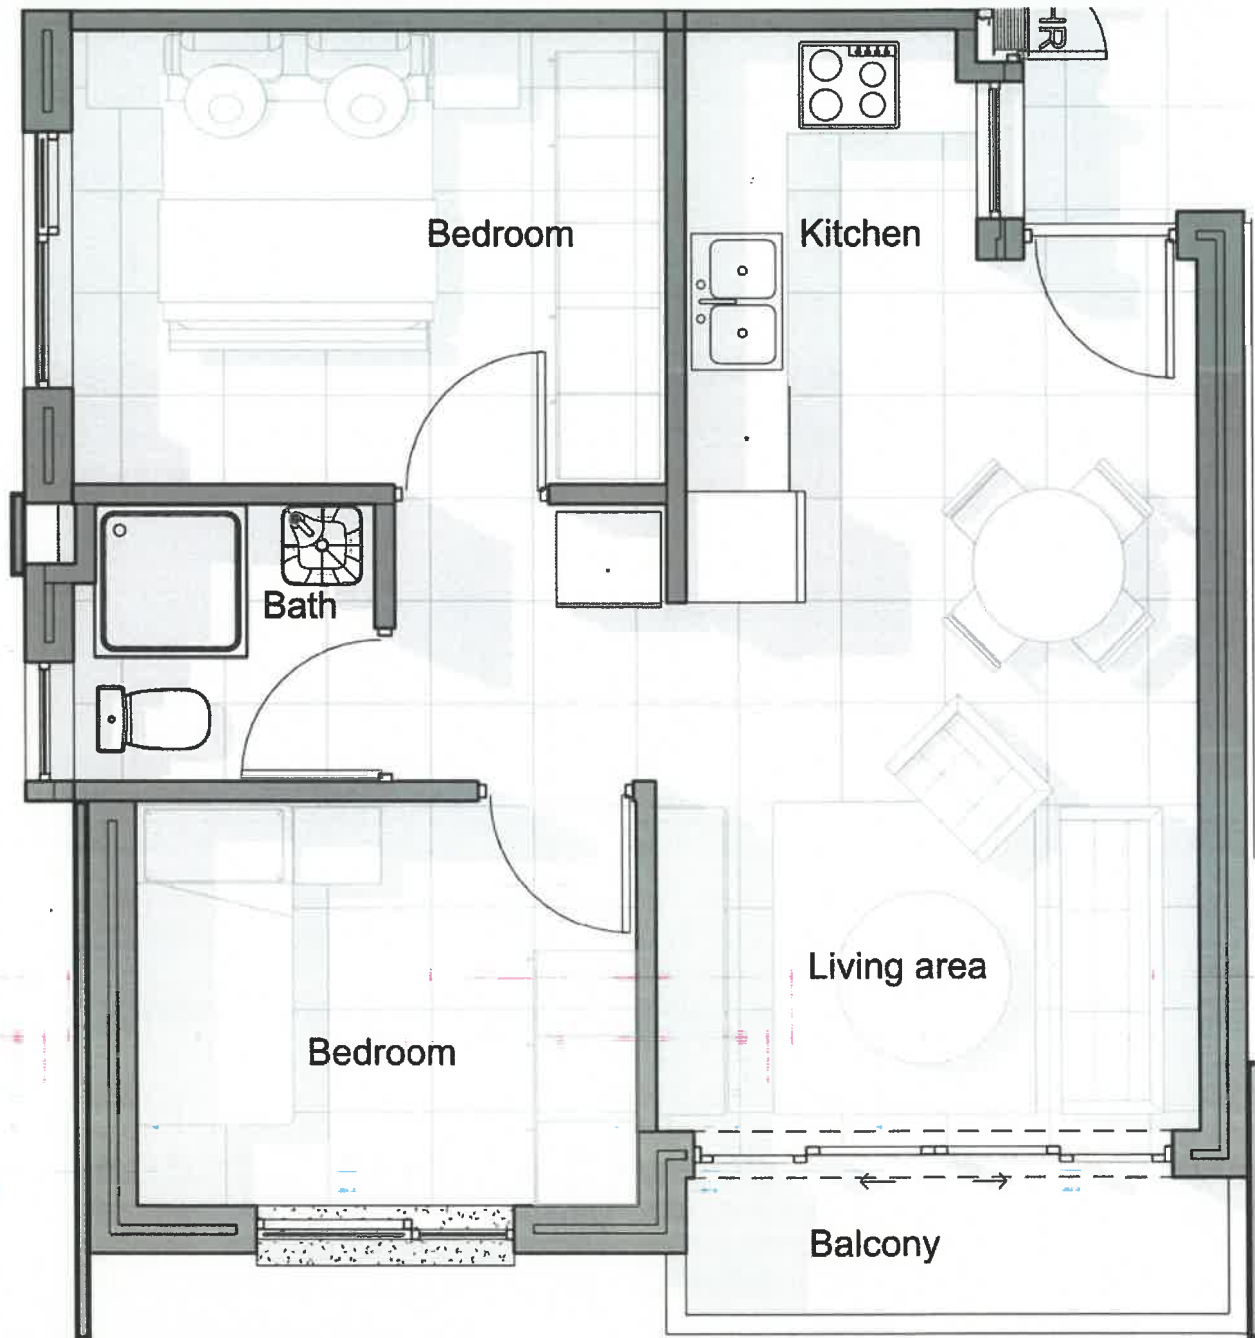

AVA ESTATE

Ultimate Lifestyle

2 bedroom apartment floor plan

THIRD FLOOR		UNIT 16	
	apartment area		47
	balcony area		3
	communal area		3,00
	TOTAL AREA		53,00