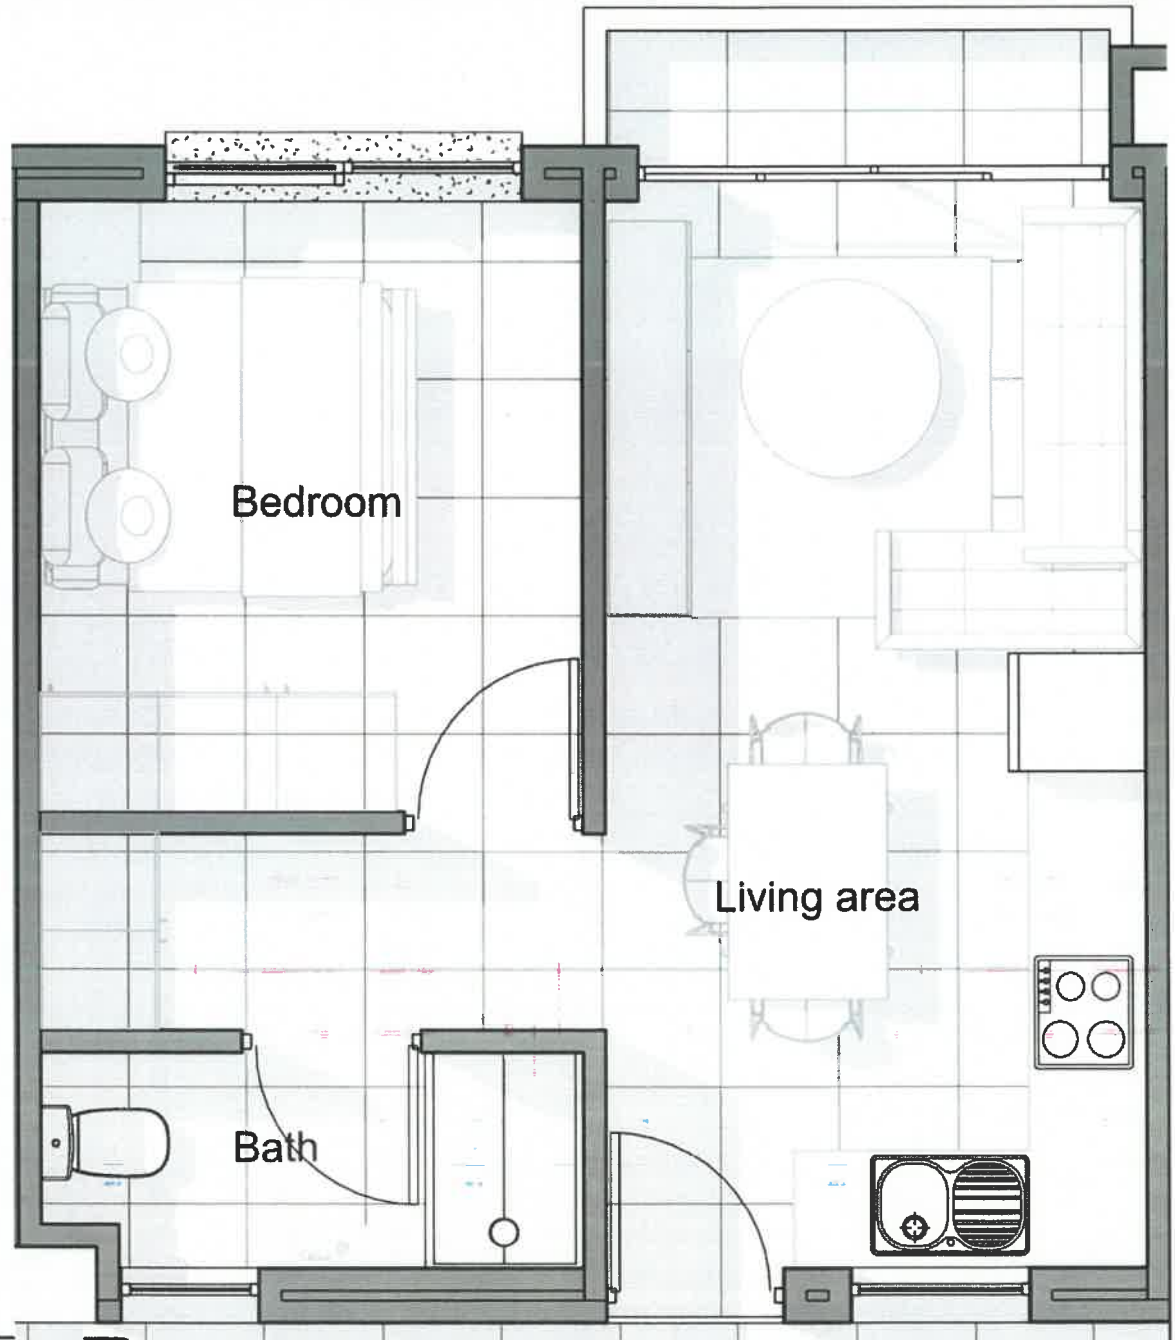

FIRST FLOOR	UNIT 8	
	apartment area	35
	balcony area	3
	communal area	6,75
	TOTAL AREA	44,75

AVA ESTATE

Ultimate Lifestyle

1 bedroom apartment floor plan

SECOND FLOOR		UNIT 10	
	apartment area		35
	balcony area		3
	communal area		6,75
	TOTAL AREA		44,75

AVA ESTATE

Ultimate Lifestyle

1 bedroom apartment floor plan

SECOND FLOOR	UNIT 9	
	apartment area	35
	balcony area	3
	communal area	6,75
TOTAL AREA	44,75	

AVA ESTATE

Ultimate Lifestyle

1 bedroom apartment floor plan

UNIT 11

SECOND
FLOOR

apartment area	35
balcony area	3
communal area	6,75
TOTAL AREA	44,75

Billion

AVA ESTATE

Ultimate Lifestyle
Apartment floor plan
1 bedroom apartment floor plan

		UNIT 12	
SECOND FLOOR	apartment area		35
	balcony area		3
	communal area		6,75
	TOTAL AREA		44,75

AVA ESTATE

Ultimate Lifestyle

1 bedroom apartment floor plan

THIRD FLOOR	UNIT 13	
	apartment area	35
	balcony area	3
	communal area	6,75
	TOTAL AREA	44,75

AVA ESTATE

Ultimate Lifestyle

1 bedroom apartment floor plan