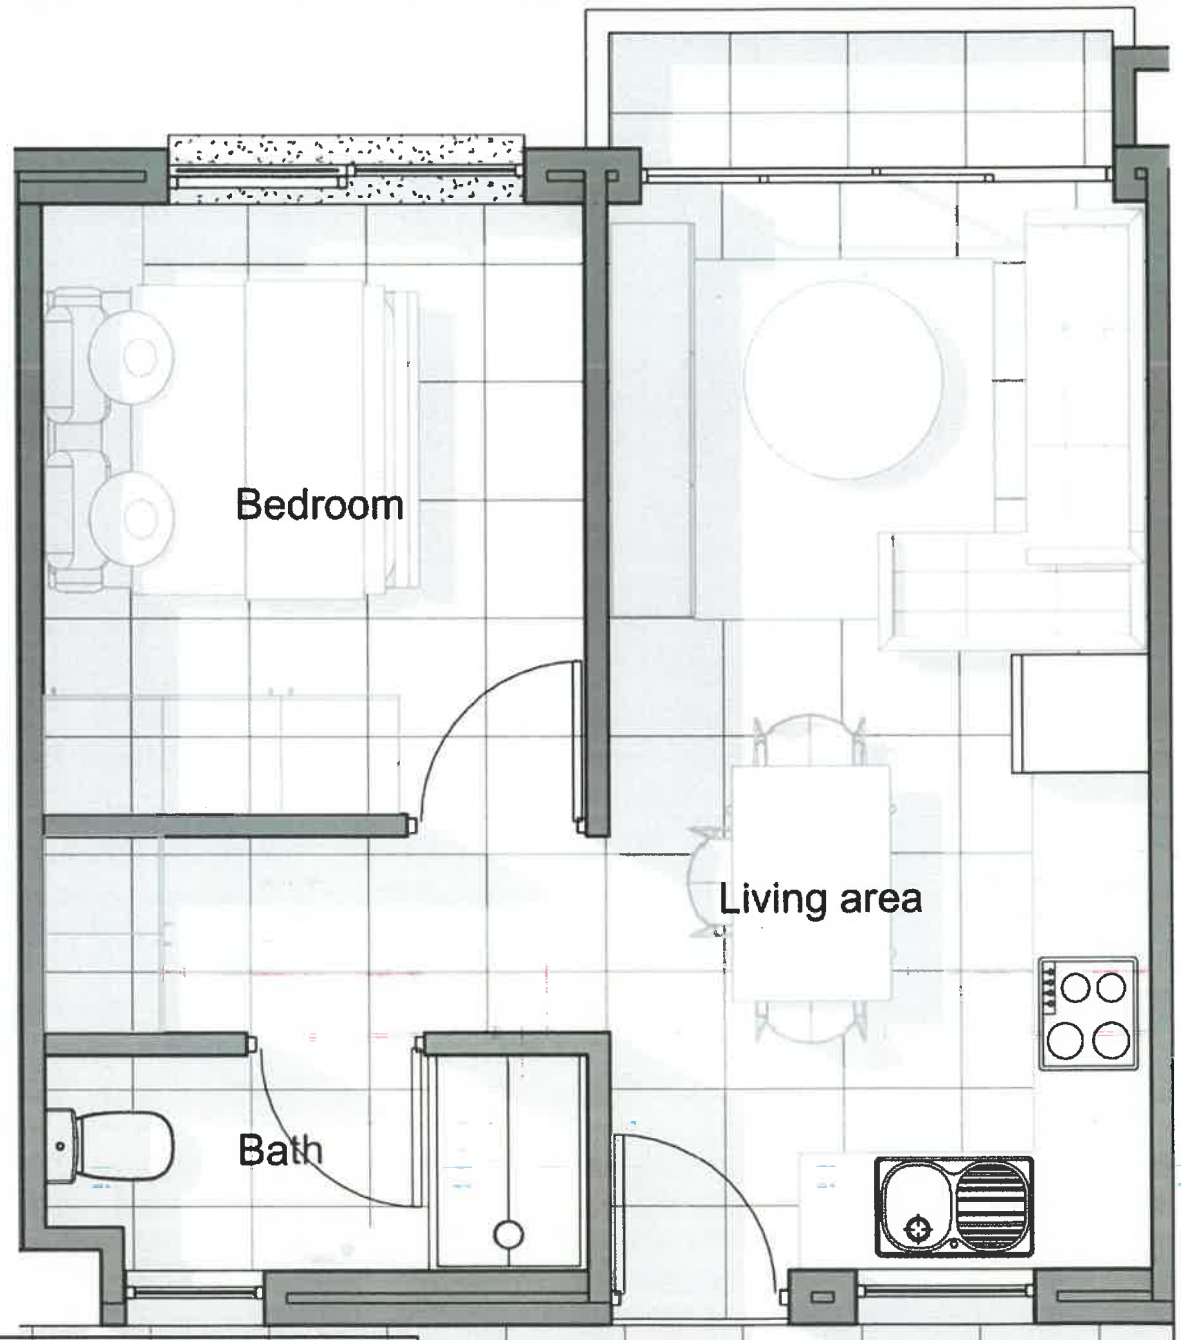

AVA ESTATE

Ultimate Lifestyle

1 bedroom apartment floor plan

GROUND FLOOR	UNIT 1	
	apartment area	35
	balcony area	3
	communal area	5,75
	TOTAL AREA	43,75

AVA ESTATE

Ultimate Lifestyle

1 bedroom apartment floor plan

GROUND FLOOR	UNIT 3	
	apartment area	35
	balcony area	3
	communal area	5,75
	TOTAL AREA	43,75

AVA ESTATE

Ultimate Lifestyle

1 bedroom apartment floor plan

GROUND FLOOR	UNIT 2	
	apartment area	35
	balcony area	3
	communal area	5,75
	TOTAL AREA	43,75

AVA ESTATE

Ultimate Lifestyle

1 bedroom apartment floor plan

GROUND FLOOR	UNIT 4	
	apartment area	35
	balcony area	3
	communal area	5,75
	TOTAL AREA	43,75

AVA ESTATE

Ultimate Lifestyle

1 bedroom apartment floor plan

FIRST FLOOR	UNIT 5	
	apartment area	35
	balcony area	3
	communal area	6,75
	TOTAL AREA	44,75

AVA ESTATE

Ultimate Lifestyle

1 bedroom apartment floor plan

FIRST FLOOR	UNIT 6	
	apartment area	35
	balcony area	3
	communal area	6,75
	TOTAL AREA	44,75