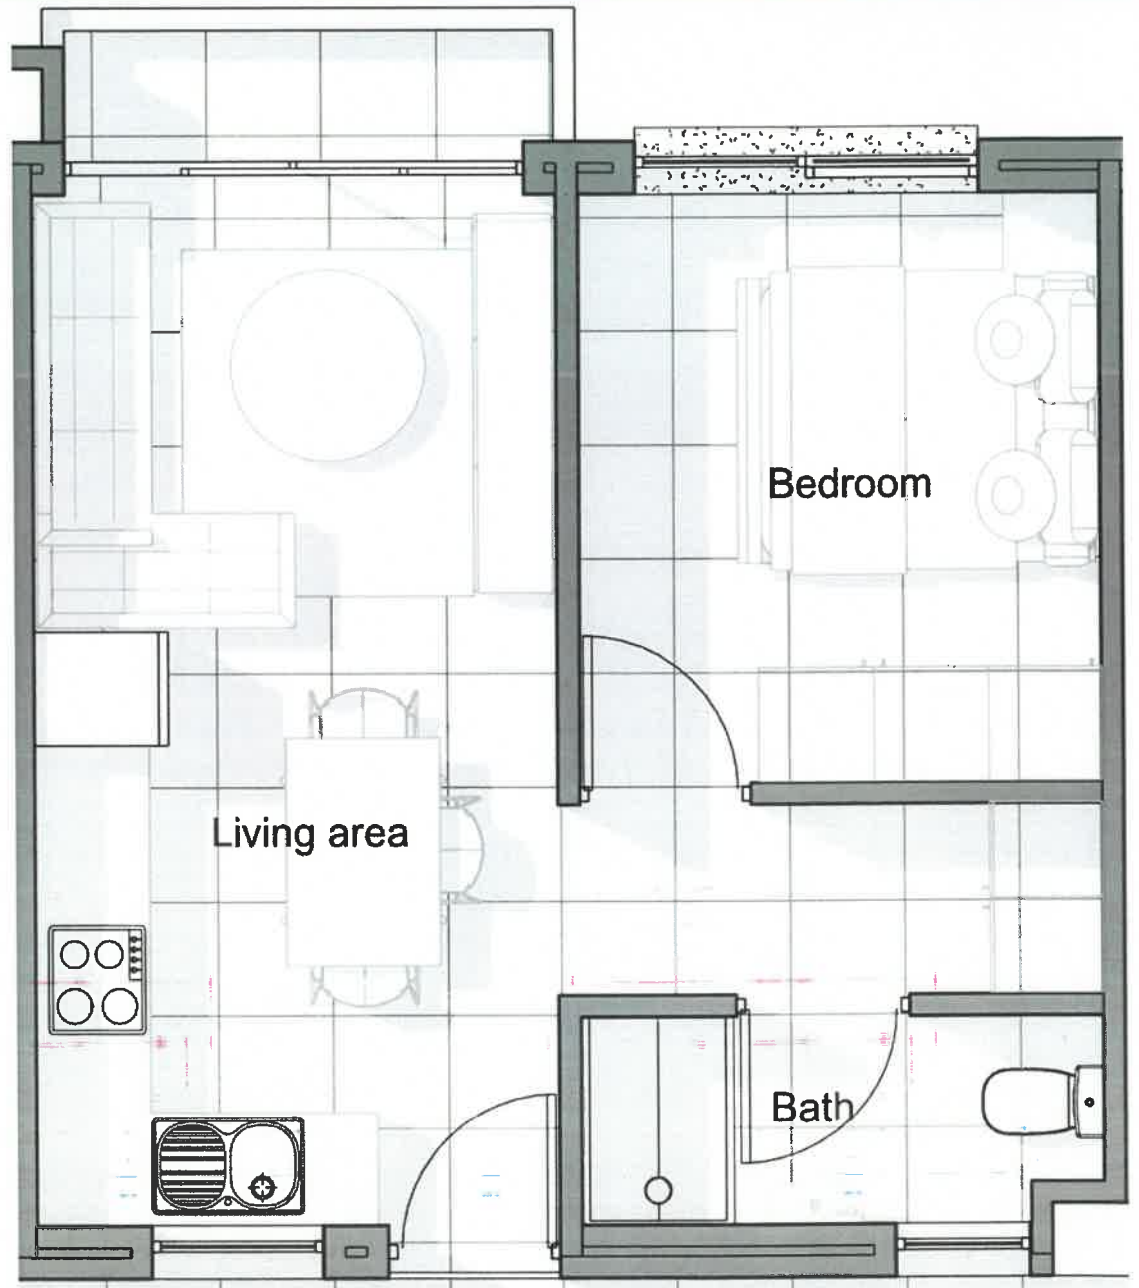

GROUND FLOOR	UNIT 3	
	apartment area	35
	balcony area	3
	communal area	5,75
	TOTAL AREA	43,75

AVA ESTATE

Ultimate Lifestyle

1 bedroom apartment floor plan

GROUND FLOOR	UNIT 2	
	apartment area	35
	balcony area	3
	communal area	5,75
	TOTAL AREA	43,75

AVA ESTATE

Ultimate Lifestyle

1 bedroom apartment floor plan

GROUND FLOOR	UNIT 4	
	apartment area	35
	balcony area	3
	communal area	5,75
	TOTAL AREA	43,75

AVA ESTATE

Ultimate Lifestyle

1 bedroom apartment floor plan

FIRST FLOOR	UNIT 5	
	apartment area	35
	balcony area	3
	communal area	6,75
	TOTAL AREA	44,75

AVA ESTATE

Ultimate Lifestyle

1 bedroom apartment floor plan

FIRST FLOOR	UNIT 6	
	apartment area	35
	balcony area	3
	communal area	6,75
	TOTAL AREA	44,75

AVA ESTATE

Ultimate Lifestyle

1 bedroom apartment floor plan

		UNIT 7	
		FIRST FLOOR	apartment area
	balcony area	3	
	communal area	6,75	
	TOTAL AREA	44,75	

AVA ESTATE

Ultimate Lifestyle

1 bedroom apartment floor plan