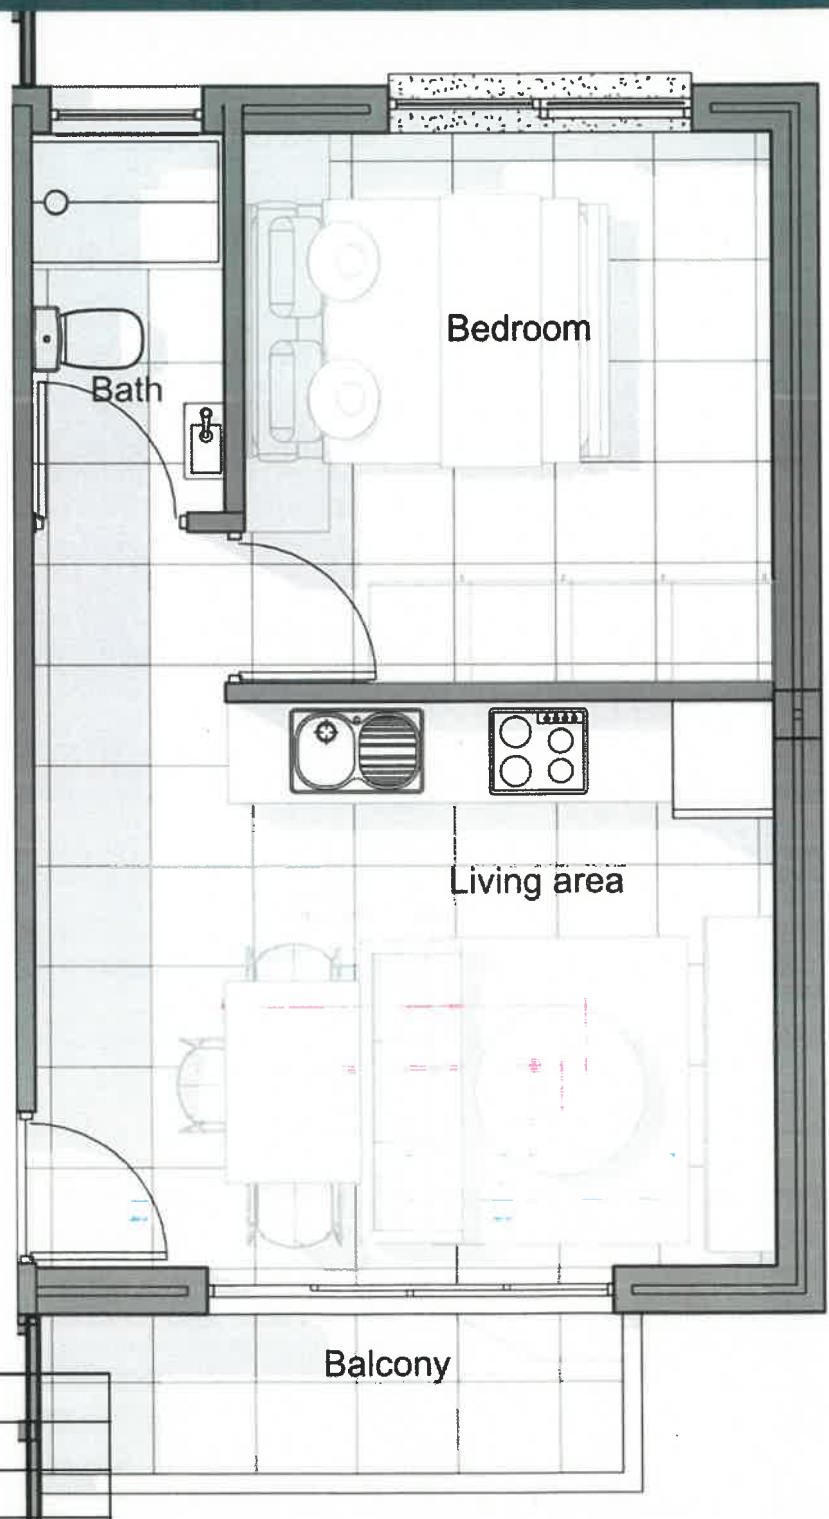

AVA ESTATE

Ultimate Lifestyle

1 bedroom apartment floor plan

THIRD FLOOR	UNIT 13	
	apartment area	35
	balcony area	3
	communal area	6,75
	TOTAL AREA	44,75

AVA ESTATE

Ultimate Lifestyle

1 bedroom apartment floor plan

THIRD FLOOR	UNIT 14	
	apartment area	35
	balcony area	3
	communal area	6,75
	TOTAL AREA	44,75

AVA ESTATE

Ultimate Lifestyle

1 bedroom apartment floor plan

THIRD FLOOR		UNIT 15	
	apartment area		35
	balcony area		3
	communal area		6,75
	TOTAL AREA		44,75

AVA ESTATE

Ultimate Lifestyle

1 bedroom apartment floor plan

		UNIT 16	
THIRD FLOOR	apartment area		35
	balcony area		3
	communal area		6,75
	TOTAL AREA		44,75