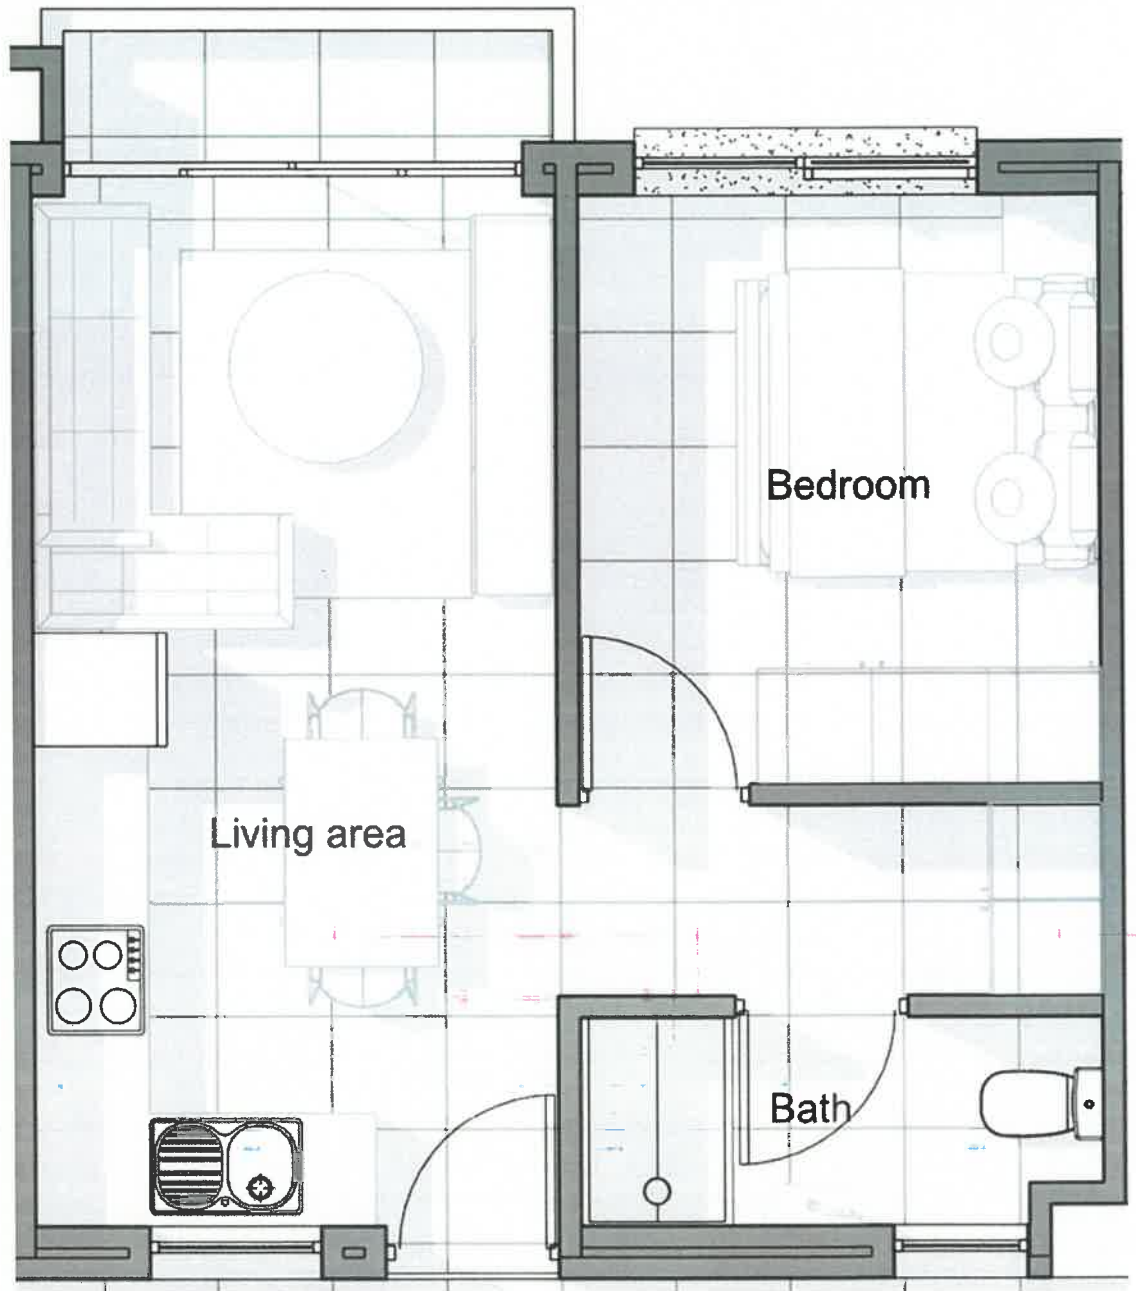

FIRST FLOOR	UNIT 5	
	apartment area	35
	balcony area	3
	communal area	6,75
	TOTAL AREA	44,75

AVA ESTATE

Ultimate Lifestyle

1 bedroom apartment floor plan

FIRST FLOOR	UNIT 6	
	apartment area	35
	balcony area	3
	communal area	6,75
	TOTAL AREA	44,75

AVA ESTATE

Ultimate Lifestyle

1 bedroom apartment floor plan

		UNIT 7	
		FIRST FLOOR	apartment area
	balcony area	3	
	communal area	6,75	
	TOTAL AREA	44,75	

AVA ESTATE

Ultimate Lifestyle

1 bedroom apartment floor plan

FIRST FLOOR	UNIT 8	
	apartment area	35
	balcony area	3
	communal area	6,75
	TOTAL AREA	44,75

AVA ESTATE

Ultimate Lifestyle

1 bedroom apartment floor plan

SECOND FLOOR		UNIT 10	
	apartment area		35
	balcony area		3
	communal area		6,75
	TOTAL AREA		44,75