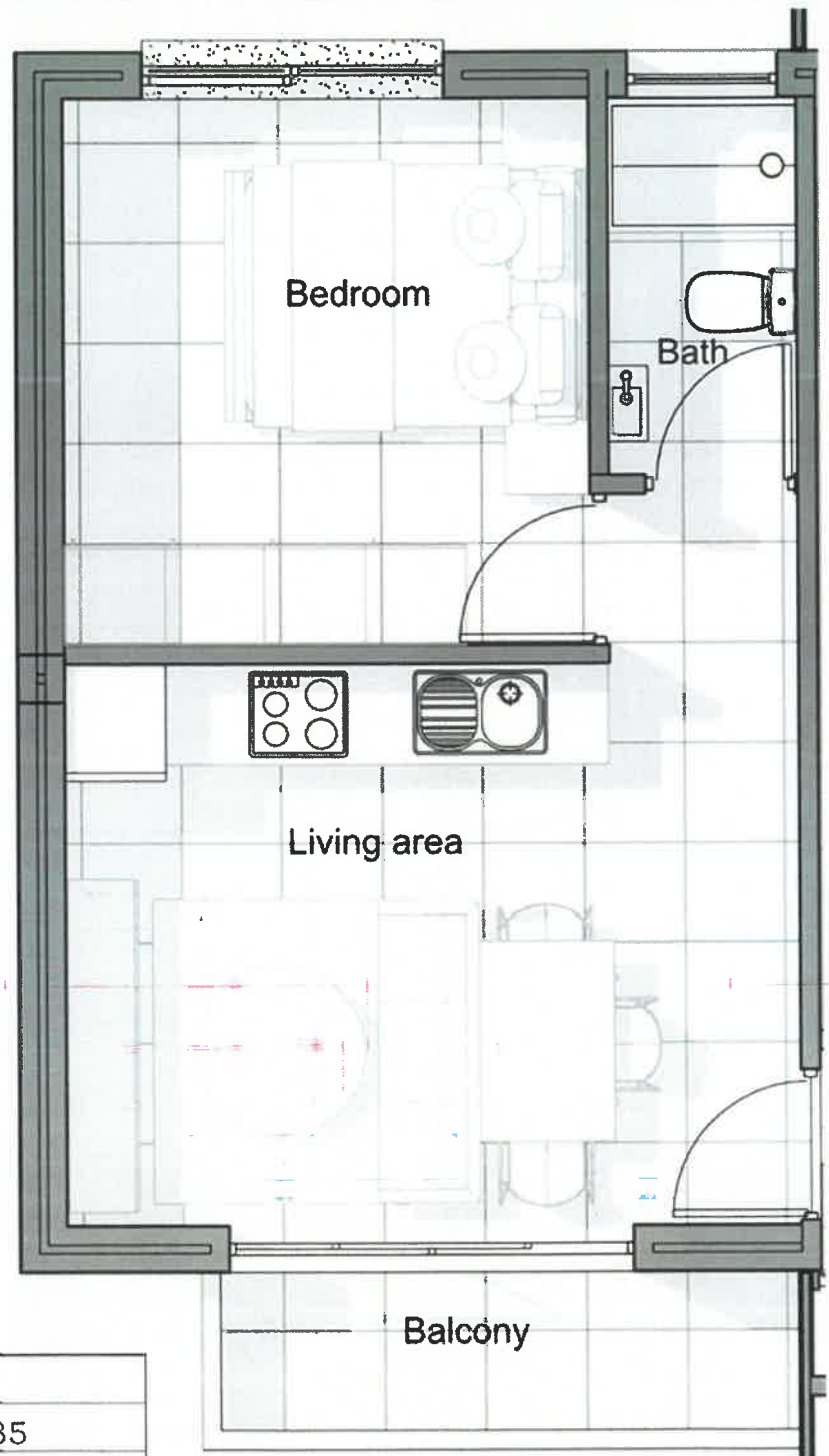

AVA ESTATE

Ultimate Lifestyle

1 bedroom apartment floor plan

		UNIT 7	
		FIRST FLOOR	apartment area
	balcony area	3	
	communal area	6,75	
	TOTAL AREA	44,75	

AVA ESTATE

Ultimate Lifestyle

1 bedroom apartment floor plan

FIRST FLOOR	UNIT 8	
	apartment area	35
	balcony area	3
	communal area	6,75
	TOTAL AREA	44,75

AVA ESTATE

Ultimate Lifestyle

1 bedroom apartment floor plan

SECOND FLOOR		UNIT 10	
	apartment area		35
	balcony area		3
	communal area		6,75
	TOTAL AREA		44,75

AVA ESTATE

Ultimate Lifestyle

1 bedroom apartment floor plan

SECOND FLOOR	UNIT 9	
	apartment area	35
	balcony area	3
	communal area	6,75
TOTAL AREA	44,75	

AVA ESTATE

Ultimate Lifestyle

1 bedroom apartment floor plan