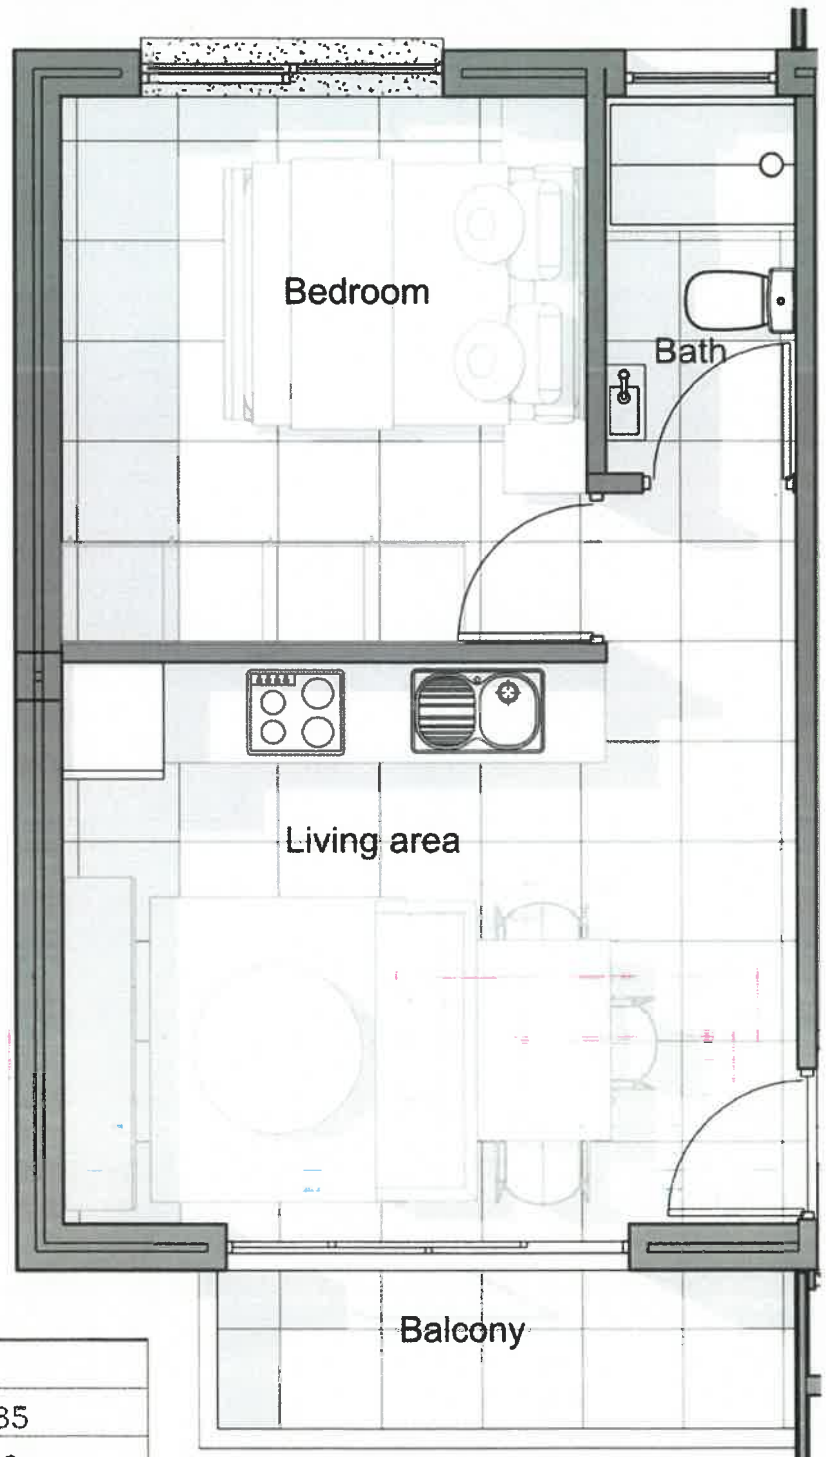

AVA ESTATE

Ultimate Lifestyle

1 bedroom apartment floor plan

GROUND FLOOR	UNIT 1	
	apartment area	35
	balcony area	3
	communal area	5,75
	TOTAL AREA	43,75

AVA ESTATE

Ultimate Lifestyle

1 bedroom apartment floor plan

GROUND FLOOR	UNIT 3	
	apartment area	35
	balcony area	3
	communal area	5,75
	TOTAL AREA	43,75

AVA ESTATE

Ultimate Lifestyle

1 bedroom apartment floor plan

GROUND FLOOR	UNIT 2	
	apartment area	35
	balcony area	3
	communal area	5,75
	TOTAL AREA	43,75

AVA ESTATE

Ultimate Lifestyle

1 bedroom apartment floor plan

GROUND FLOOR	UNIT 4	
	apartment area	35
	balcony area	3
	communal area	5,75
	TOTAL AREA	43,75

AVA ESTATE

Ultimate Lifestyle

1 bedroom apartment floor plan

FIRST FLOOR	UNIT 5	
	apartment area	35
	balcony area	3
	communal area	6,75
	TOTAL AREA	44,75

AVA ESTATE

Ultimate Lifestyle

1 bedroom apartment floor plan

FIRST FLOOR	UNIT 6	
	apartment area	35
	balcony area	3
	communal area	6,75
	TOTAL AREA	44,75