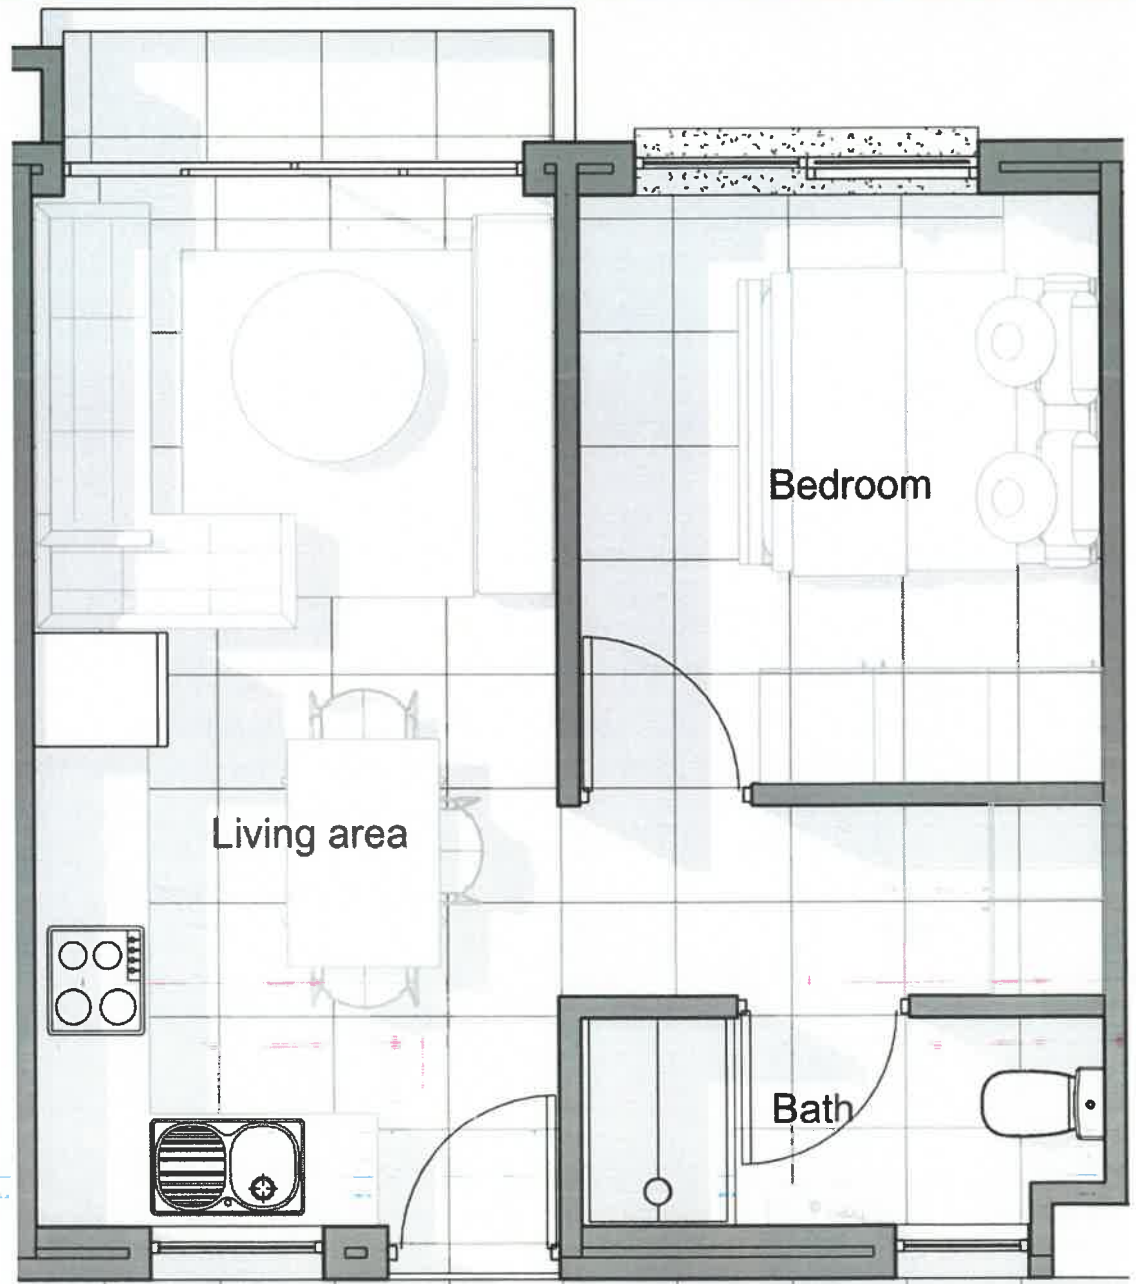

AVA ESTATE

Ultimate Lifestyle

1 bedroom apartment floor plan

GROUND FLOOR	UNIT 1	
	apartment area	35
	balcony area	3
	communal area	5,75
	TOTAL AREA	43,75

AVA ESTATE

Ultimate Lifestyle

1 bedroom apartment floor plan

GROUND FLOOR	UNIT 3	
	apartment area	35
	balcony area	3
	communal area	5,75
	TOTAL AREA	43,75

AVA ESTATE

Ultimate Lifestyle

1 bedroom apartment floor plan

GROUND FLOOR	UNIT 2	
	apartment area	35
	balcony area	3
	communal area	5,75
	TOTAL AREA	43,75

AVA ESTATE

Ultimate Lifestyle

1 bedroom apartment floor plan

GROUND FLOOR	UNIT 4	
	apartment area	35
	balcony area	3
	communal area	5,75
	TOTAL AREA	43,75

AVA ESTATE

Ultimate Lifestyle

1 bedroom apartment floor plan

FIRST FLOOR	UNIT 5	
	apartment area	35
	balcony area	3
	communal area	6,75
	TOTAL AREA	44,75

AVA ESTATE

Ultimate Lifestyle

1 bedroom apartment floor plan

FIRST FLOOR	UNIT 6	
	apartment area	35
	balcony area	3
	communal area	6,75
	TOTAL AREA	44,75