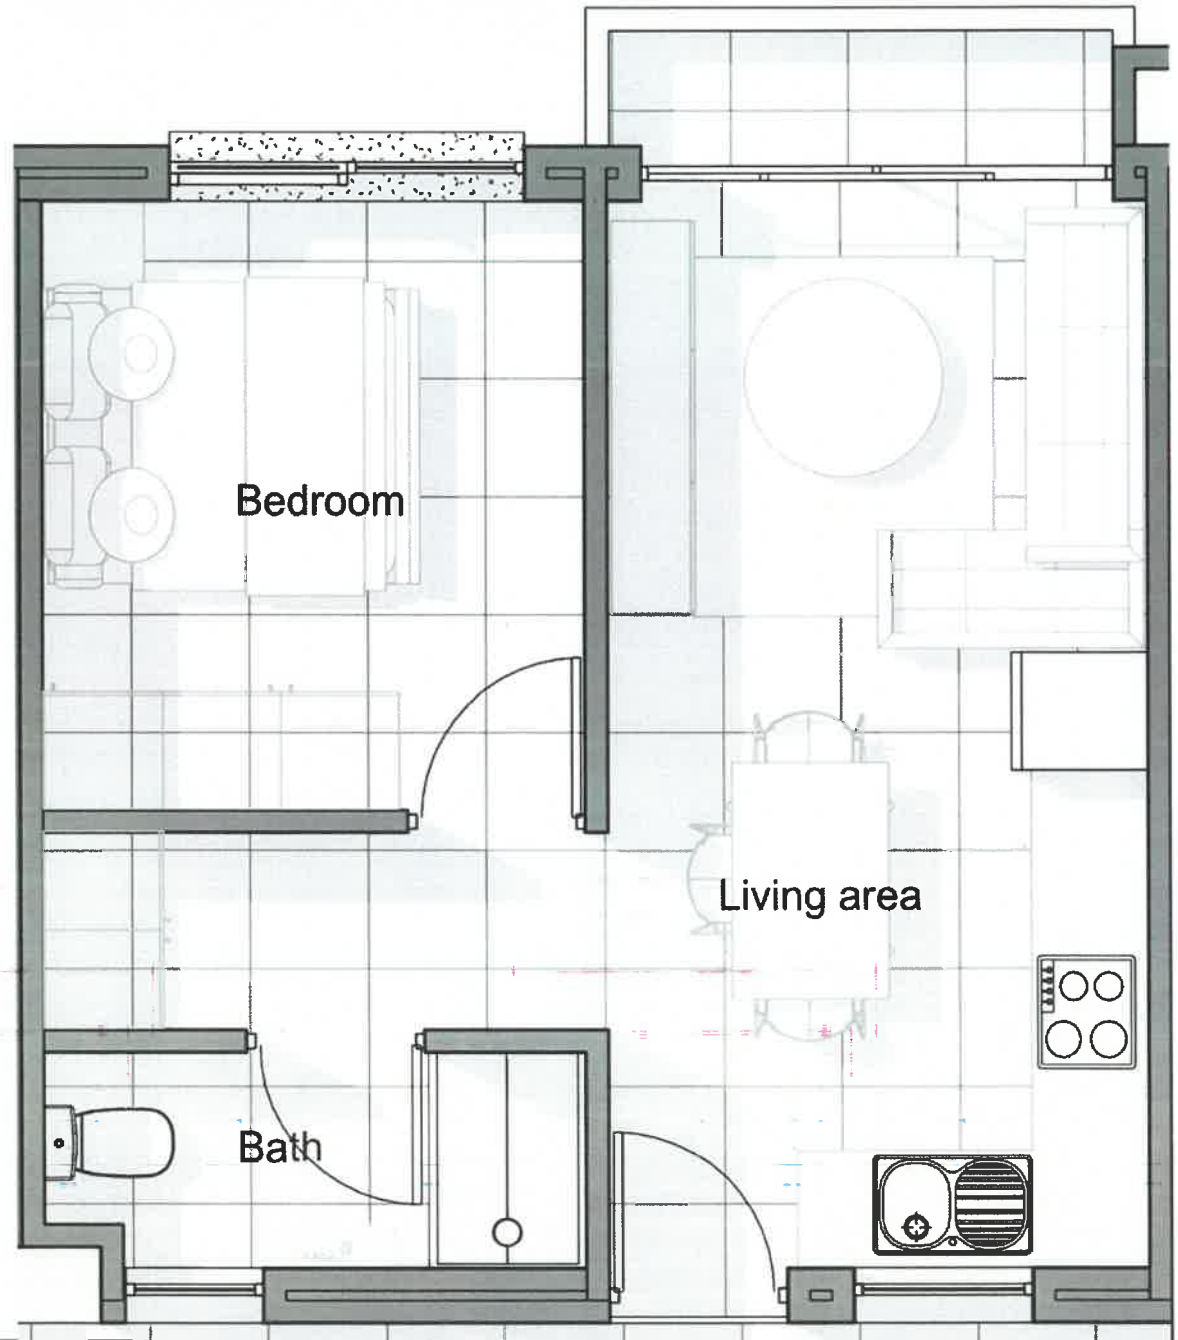

GROUND FLOOR	UNIT 3	
	apartment area	35
	balcony area	3
	communal area	5,75
	TOTAL AREA	43,75

AVA ESTATE

Ultimate Lifestyle

1 bedroom apartment floor plan

GROUND FLOOR	UNIT 2	
	apartment area	35
	balcony area	3
	communal area	5,75
	TOTAL AREA	43,75

AVA ESTATE

Ultimate Lifestyle

1 bedroom apartment floor plan

GROUND FLOOR	UNIT 4	
	apartment area	35
	balcony area	3
	communal area	5,75
	TOTAL AREA	43,75

AVA ESTATE

Ultimate Lifestyle

1 bedroom apartment floor plan

FIRST FLOOR	UNIT 5	
	apartment area	35
	balcony area	3
	communal area	6,75
	TOTAL AREA	44,75

AVA ESTATE

Ultimate Lifestyle

1 bedroom apartment floor plan

FIRST FLOOR	UNIT 6	
	apartment area	35
	balcony area	3
	communal area	6,75
	TOTAL AREA	44,75

AVA ESTATE

Ultimate Lifestyle

1 bedroom apartment floor plan

		UNIT 7	
		FIRST FLOOR	apartment area
	balcony area	3	
	communal area	6,75	
	TOTAL AREA	44,75	

AVA ESTATE

Ultimate Lifestyle

1 bedroom apartment floor plan