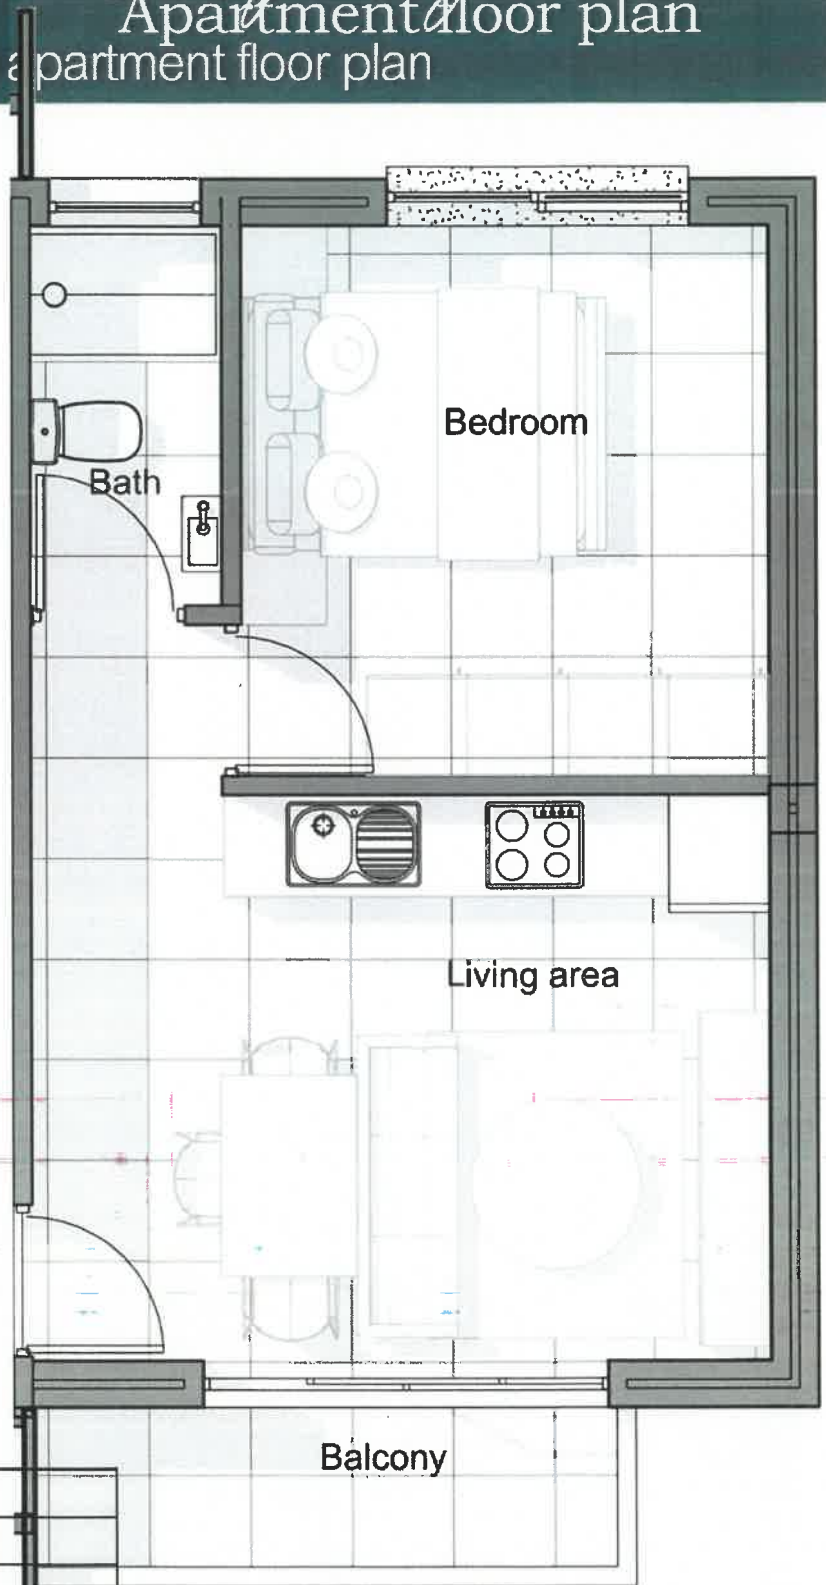

AVA ESTATE

Ultimate Lifestyle

1 bedroom apartment floor plan

SECOND FLOOR	UNIT 9	
	apartment area	35
	balcony area	3
	communal area	6,75
TOTAL AREA	44,75	

AVA ESTATE

Ultimate Lifestyle

1 bedroom apartment floor plan

UNIT 11

SECOND
FLOOR

apartment area	35
balcony area	3
communal area	6,75
TOTAL AREA	44,75

Billion

AVA ESTATE

Ultimate Lifestyle
Apartment floor plan
1 bedroom apartment floor plan

		UNIT 12	
SECOND FLOOR	apartment area		35
	balcony area		3
	communal area		6,75
	TOTAL AREA		44,75

AVA ESTATE

Ultimate Lifestyle

1 bedroom apartment floor plan

THIRD FLOOR	UNIT 13	
	apartment area	35
	balcony area	3
	communal area	6,75
	TOTAL AREA	44,75

AVA ESTATE

Ultimate Lifestyle

1 bedroom apartment floor plan