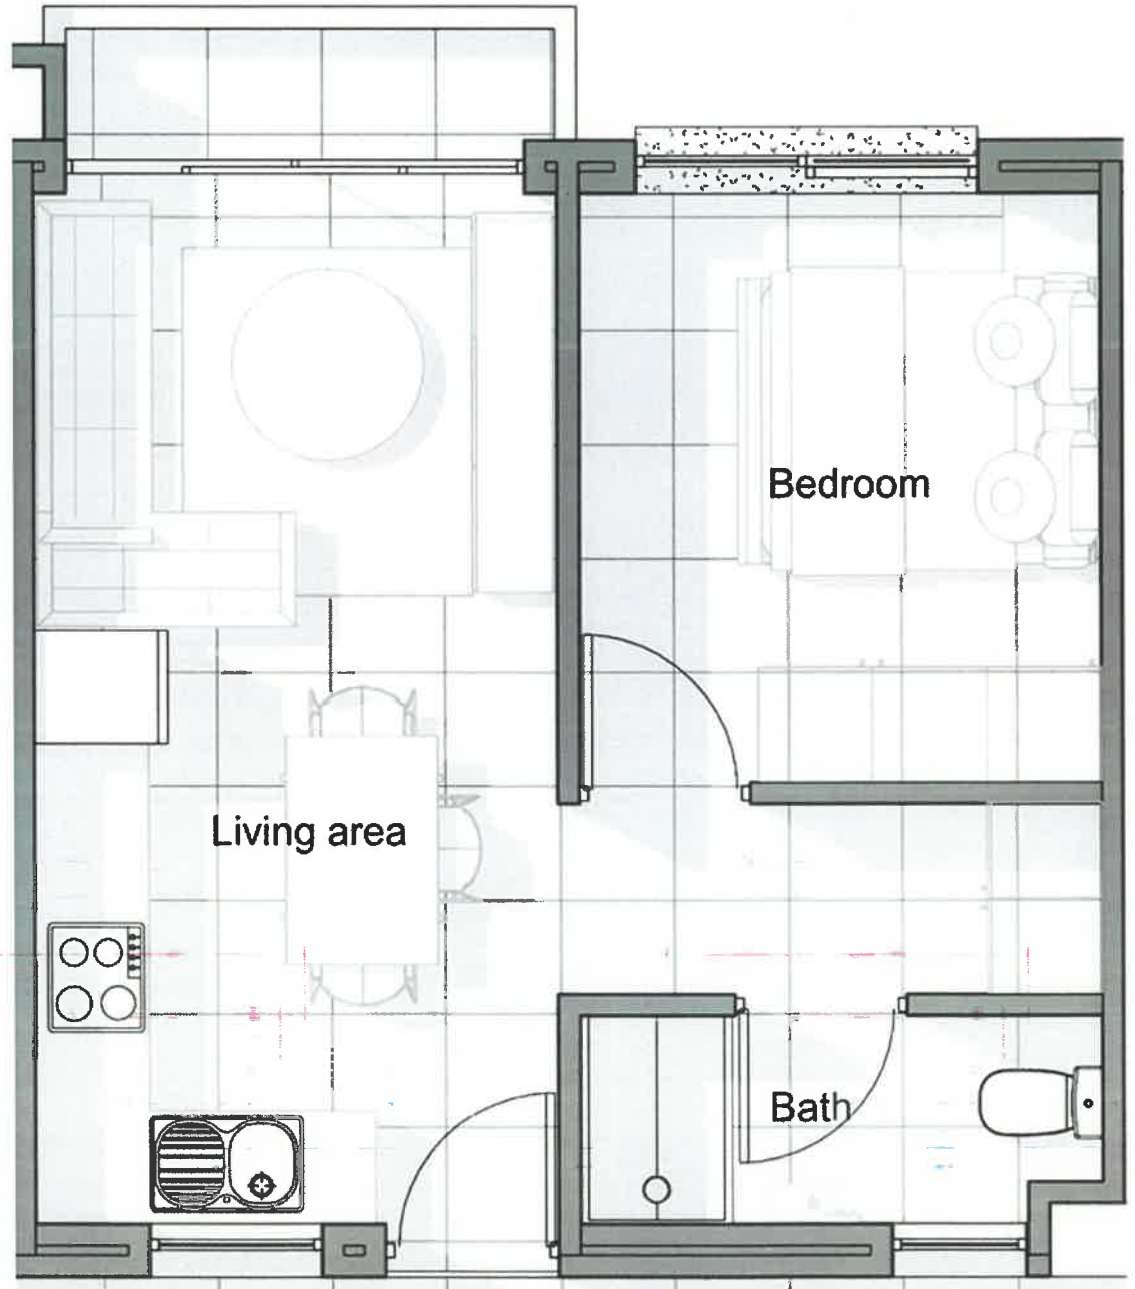

UNIT 11

SECOND
FLOOR

apartment area	35
balcony area	3
communal area	6,75
TOTAL AREA	44,75

Billion

AVA ESTATE

Ultimate Lifestyle
Apartment floor plan
1 bedroom apartment floor plan

		UNIT 12	
SECOND FLOOR	apartment area		35
	balcony area		3
	communal area		6,75
	TOTAL AREA		44,75

AVA ESTATE

Ultimate Lifestyle

1 bedroom apartment floor plan

THIRD FLOOR	UNIT 13	
	apartment area	35
	balcony area	3
	communal area	6,75
	TOTAL AREA	44,75

AVA ESTATE

Ultimate Lifestyle

1 bedroom apartment floor plan

THIRD FLOOR	UNIT 14	
	apartment area	35
	balcony area	3
	communal area	6,75
	TOTAL AREA	44,75

AVA ESTATE

Ultimate Lifestyle

1 bedroom apartment floor plan

THIRD FLOOR		UNIT 15	
	apartment area		35
	balcony area		3
	communal area		6,75
	TOTAL AREA		44,75