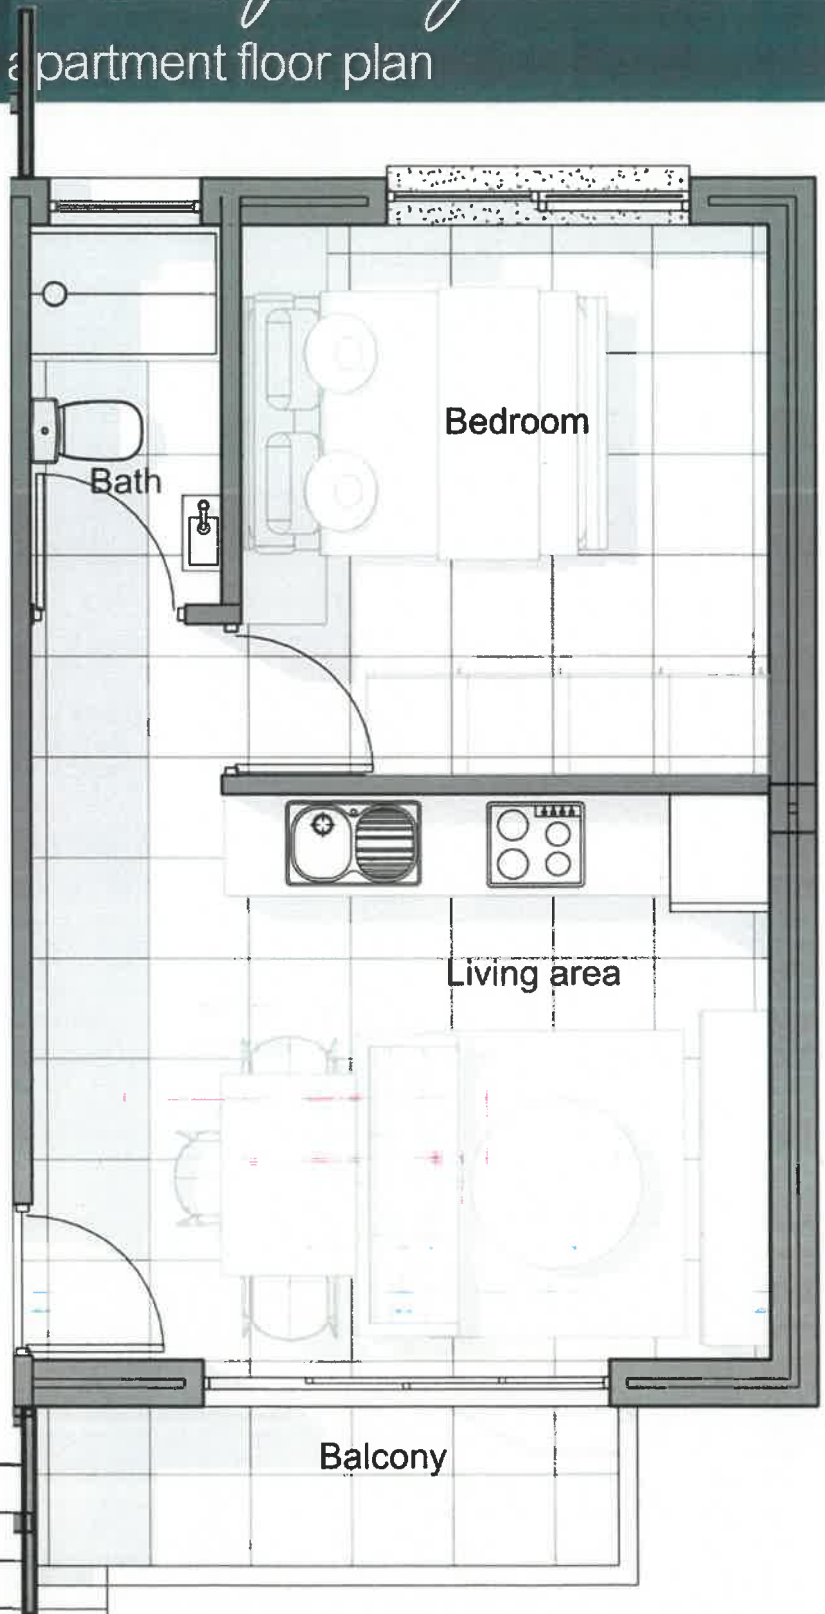

AVA ESTATE

Ultimate Lifestyle

1 bedroom apartment floor plan

GROUND FLOOR	UNIT 4	
	apartment area	35
	balcony area	3
	communal area	5,75
	TOTAL AREA	43,75

AVA ESTATE

Ultimate Lifestyle

1 bedroom apartment floor plan

FIRST FLOOR	UNIT 5	
	apartment area	35
	balcony area	3
	communal area	6,75
	TOTAL AREA	44,75

AVA ESTATE

Ultimate Lifestyle

1 bedroom apartment floor plan

FIRST FLOOR	UNIT 6	
	apartment area	35
	balcony area	3
	communal area	6,75
	TOTAL AREA	44,75

AVA ESTATE

Ultimate Lifestyle

1 bedroom apartment floor plan

		UNIT 7	
		FIRST FLOOR	apartment area
	balcony area	3	
	communal area	6,75	
	TOTAL AREA	44,75	

AVA ESTATE

Ultimate Lifestyle

1 bedroom apartment floor plan

FIRST FLOOR	UNIT 8	
	apartment area	35
	balcony area	3
	communal area	6,75
	TOTAL AREA	44,75

AVA ESTATE

Ultimate Lifestyle

1 bedroom apartment floor plan

SECOND FLOOR		UNIT 10	
	apartment area		35
	balcony area		3
	communal area		6,75
	TOTAL AREA		44,75