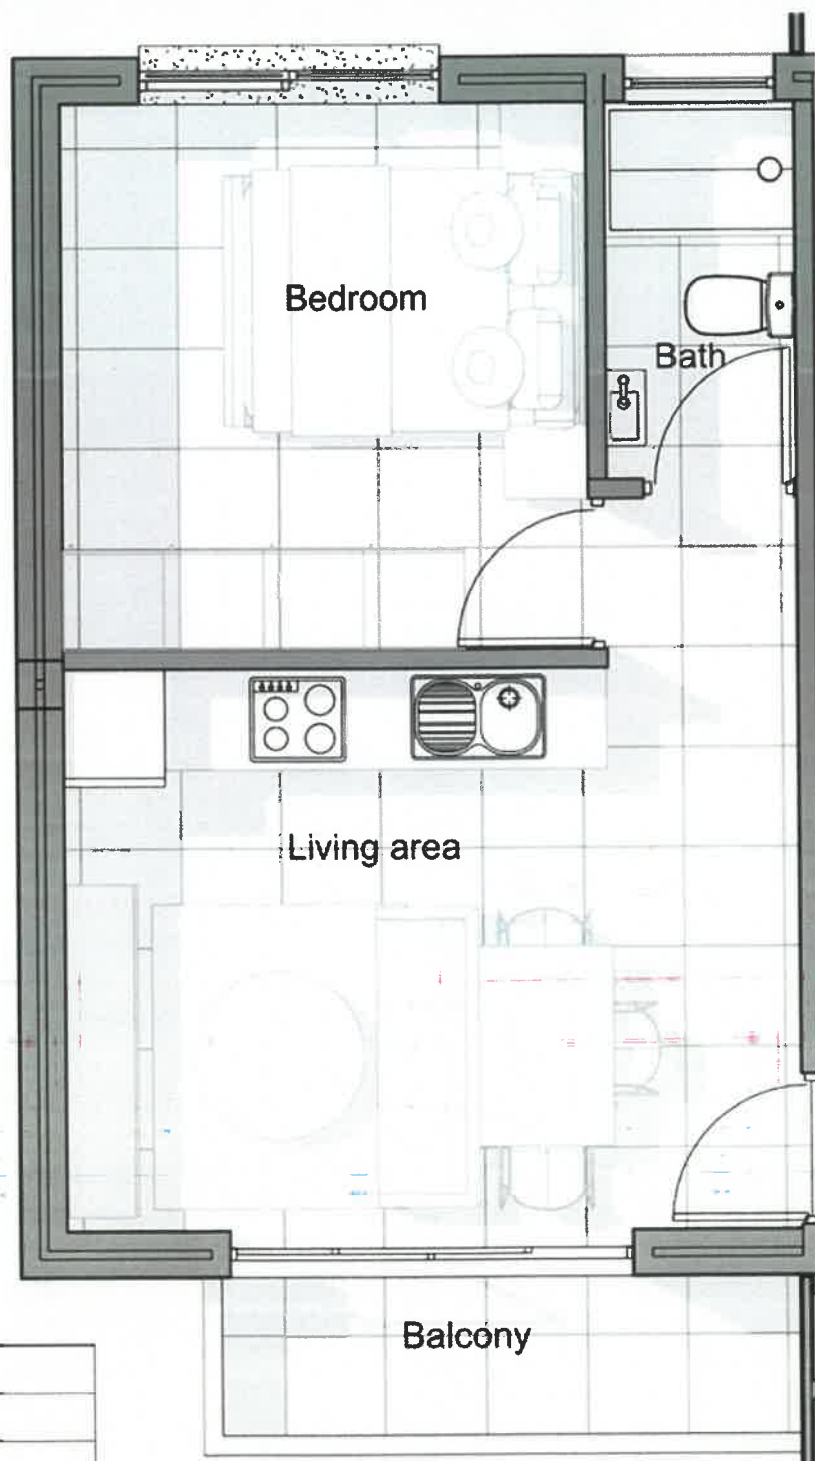

AVA ESTATE

Ultimate Lifestyle

1 bedroom apartment floor plan

SECOND FLOOR	UNIT 9	
	apartment area	35
	balcony area	3
	communal area	6,75
TOTAL AREA	44,75	

AVA ESTATE

Ultimate Lifestyle

1 bedroom apartment floor plan

UNIT 11

SECOND
FLOOR

apartment area	35
balcony area	3
communal area	6,75
TOTAL AREA	44,75

Billion

AVA ESTATE

Ultimate Lifestyle
Apartment floor plan
1 bedroom apartment floor plan

		UNIT 12	
SECOND FLOOR	apartment area		35
	balcony area		3
	communal area		6,75
	TOTAL AREA		44,75

AVA ESTATE

Ultimate Lifestyle

1 bedroom apartment floor plan

THIRD FLOOR	UNIT 13	
	apartment area	35
	balcony area	3
	communal area	6,75
	TOTAL AREA	44,75

AVA ESTATE

Ultimate Lifestyle

1 bedroom apartment floor plan