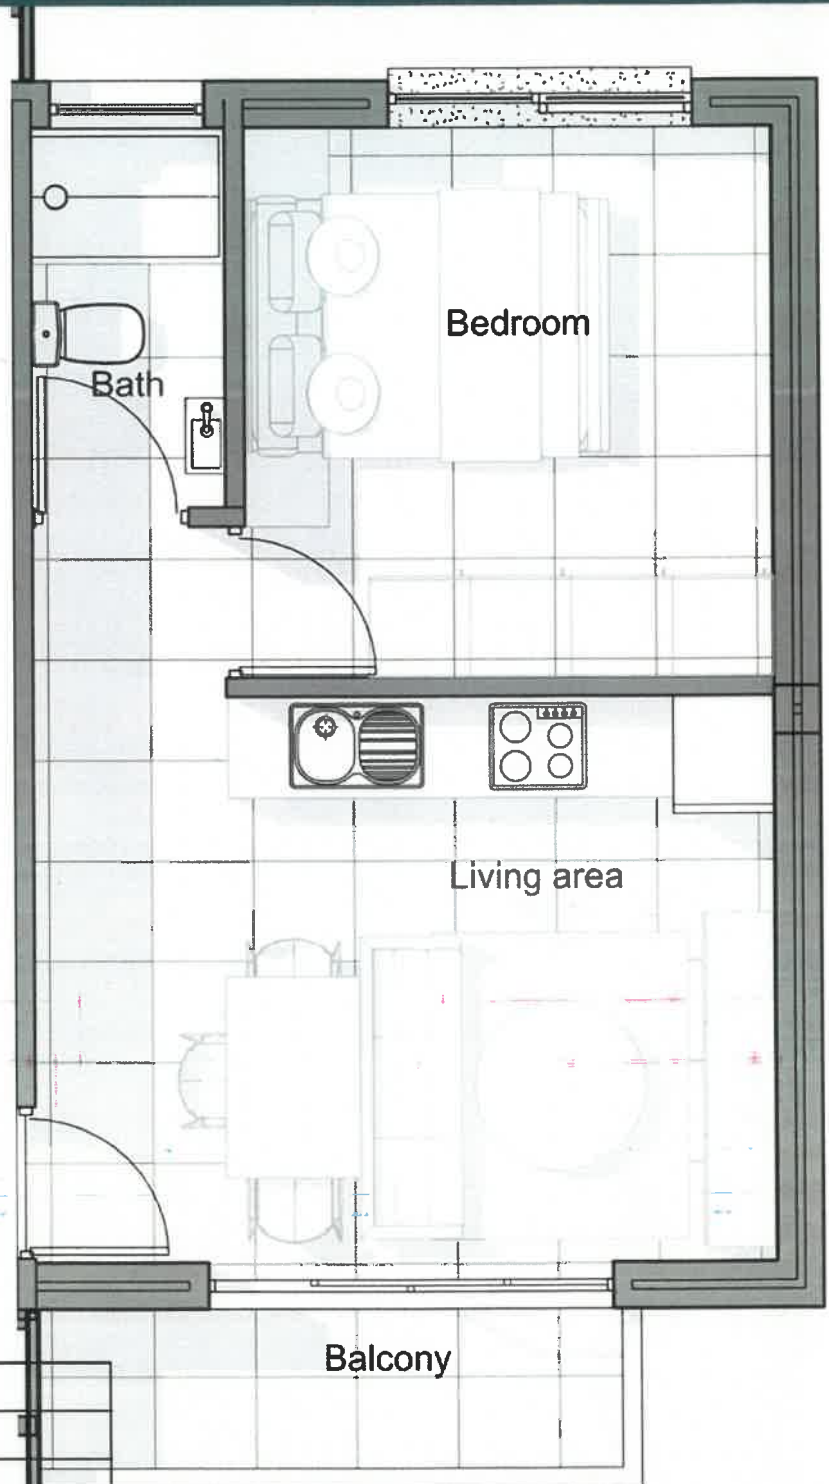

AVA ESTATE

Ultimate Lifestyle

1 bedroom apartment floor plan

GROUND FLOOR	UNIT 1	
	apartment area	35
	balcony area	3
	communal area	5,75
	TOTAL AREA	43,75

AVA ESTATE

Ultimate Lifestyle

1 bedroom apartment floor plan

GROUND FLOOR	UNIT 3	
	apartment area	35
	balcony area	3
	communal area	5,75
	TOTAL AREA	43,75

AVA ESTATE

Ultimate Lifestyle

1 bedroom apartment floor plan

GROUND FLOOR	UNIT 2	
	apartment area	35
	balcony area	3
	communal area	5,75
	TOTAL AREA	43,75

AVA ESTATE

Ultimate Lifestyle

1 bedroom apartment floor plan

GROUND FLOOR	UNIT 4	
	apartment area	35
	balcony area	3
	communal area	5,75
	TOTAL AREA	43,75

AVA ESTATE

Ultimate Lifestyle

1 bedroom apartment floor plan

FIRST FLOOR	UNIT 5	
	apartment area	35
	balcony area	3
	communal area	6,75
	TOTAL AREA	44,75

AVA ESTATE

Ultimate Lifestyle

1 bedroom apartment floor plan

FIRST FLOOR	UNIT 6	
	apartment area	35
	balcony area	3
	communal area	6,75
	TOTAL AREA	44,75