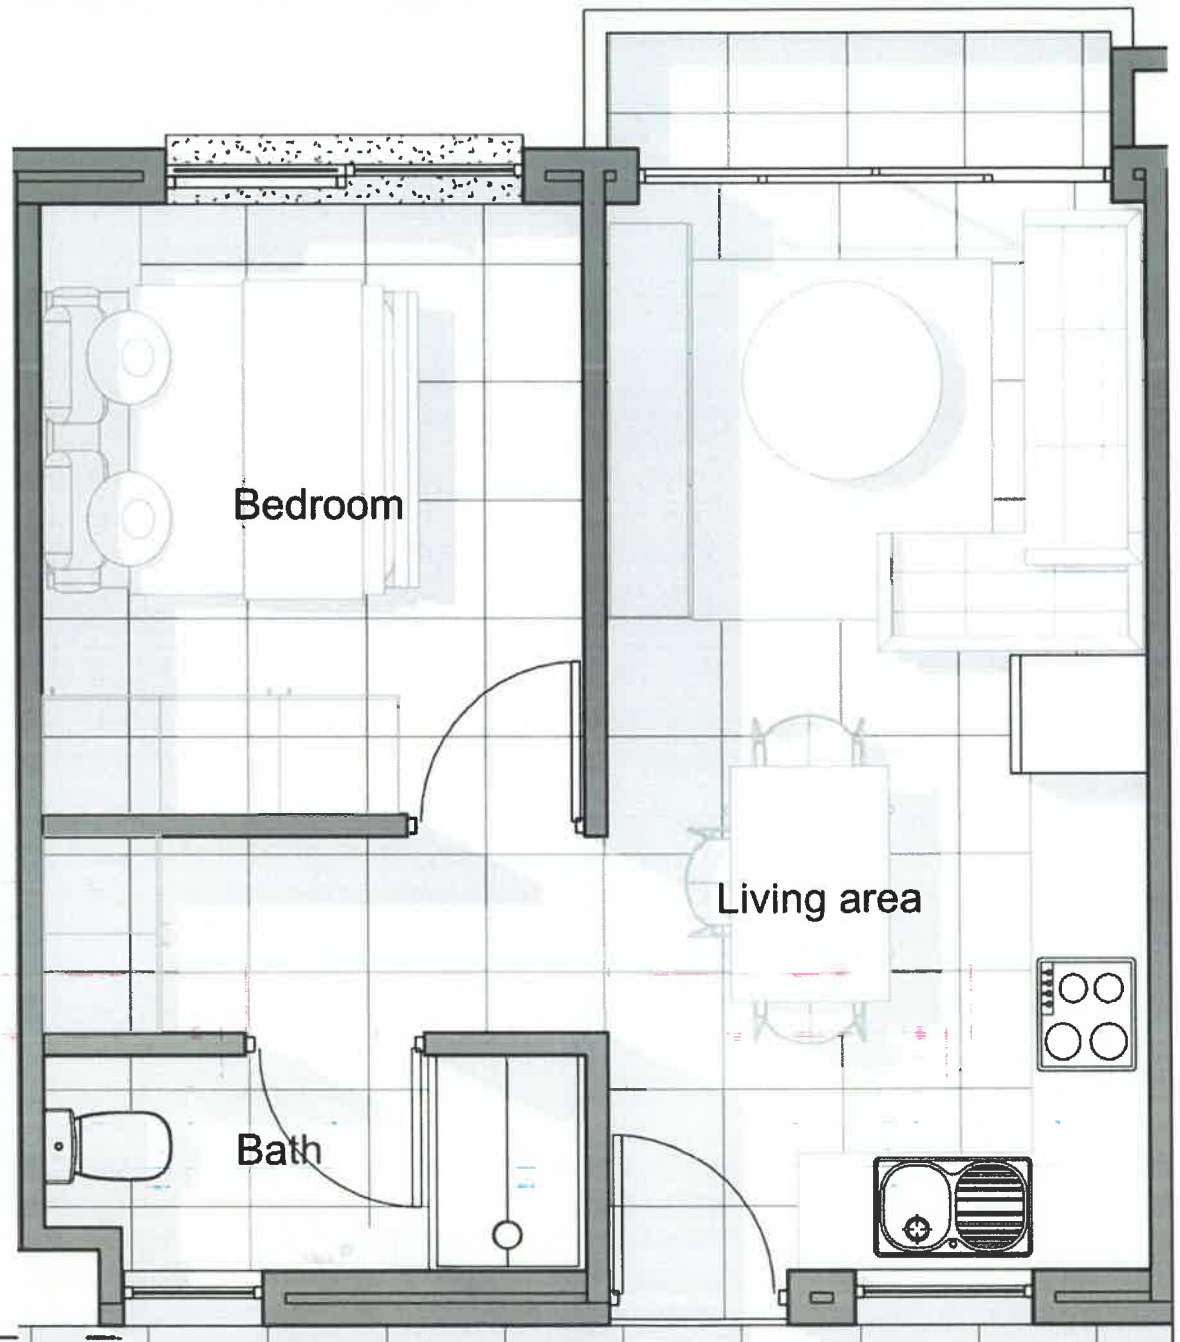

UNIT 11

SECOND
FLOOR

apartment area	35
balcony area	3
communal area	6,75
TOTAL AREA	44,75

Billion

AVA ESTATE

Ultimate Lifestyle
Apartment floor plan
1 bedroom apartment floor plan

		UNIT 12	
SECOND FLOOR	apartment area		35
	balcony area		3
	communal area		6,75
	TOTAL AREA		44,75

AVA ESTATE

Ultimate Lifestyle

1 bedroom apartment floor plan

THIRD FLOOR	UNIT 13	
	apartment area	35
	balcony area	3
	communal area	6,75
	TOTAL AREA	44,75

AVA ESTATE

Ultimate Lifestyle

1 bedroom apartment floor plan

THIRD FLOOR	UNIT 14	
	apartment area	35
	balcony area	3
	communal area	6,75
	TOTAL AREA	44,75

AVA ESTATE

Ultimate Lifestyle

1 bedroom apartment floor plan

THIRD FLOOR		UNIT 15	
	apartment area		35
	balcony area		3
	communal area		6,75
	TOTAL AREA		44,75