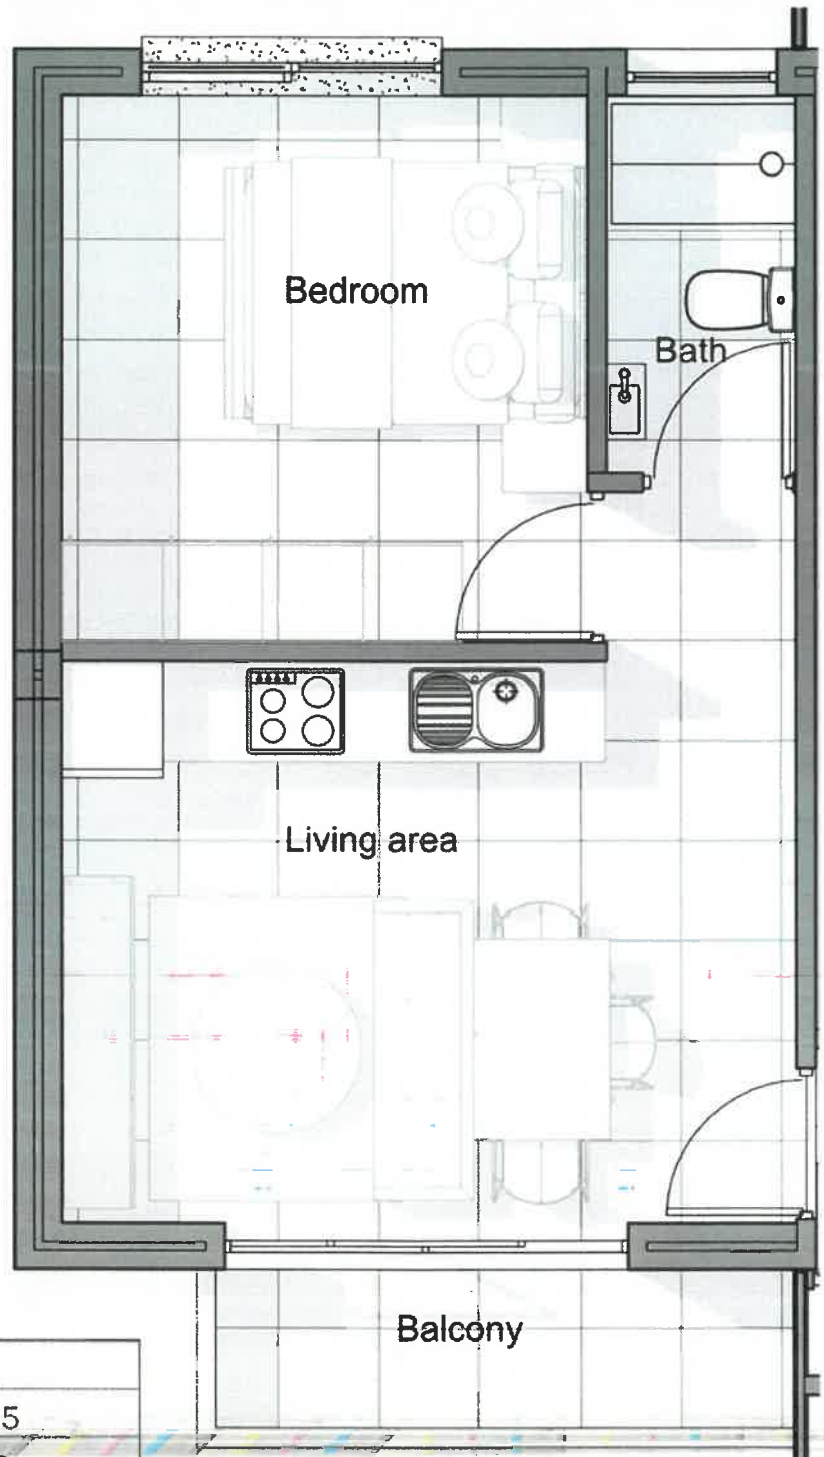

AVA ESTATE

Ultimate Lifestyle

1 bedroom apartment floor plan

GROUND FLOOR	UNIT 1	
	apartment area	35
	balcony area	3
	communal area	5,75
	TOTAL AREA	43,75

AVA ESTATE

Ultimate Lifestyle

1 bedroom apartment floor plan

GROUND FLOOR	UNIT 3	
	apartment area	35
	balcony area	3
	communal area	5,75
	TOTAL AREA	43,75

AVA ESTATE

Ultimate Lifestyle

1 bedroom apartment floor plan

GROUND FLOOR	UNIT 2	
	apartment area	35
	balcony area	3
	communal area	5,75
	TOTAL AREA	43,75

AVA ESTATE

Ultimate Lifestyle

1 bedroom apartment floor plan

GROUND FLOOR	UNIT 4	
	apartment area	35
	balcony area	3
	communal area	5,75
	TOTAL AREA	43,75

AVA ESTATE

Ultimate Lifestyle

1 bedroom apartment floor plan