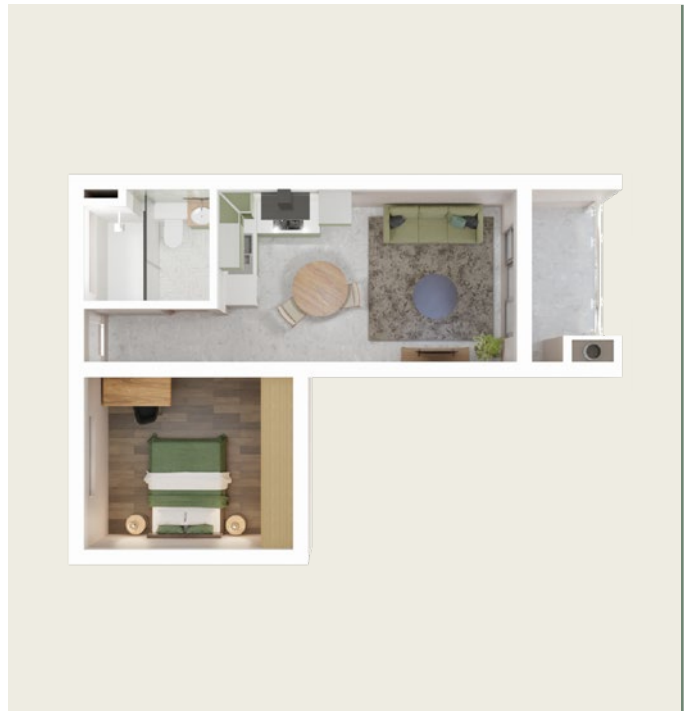

APARTMENT TYPE PLAN
Crescent Block Plan

1 BED, 1 BATH APARTMENT

External 12m²
Internal 41m²
Total 53m²

- 1 bedroom
- 1 bathroom
- balcony
- 1 parking space