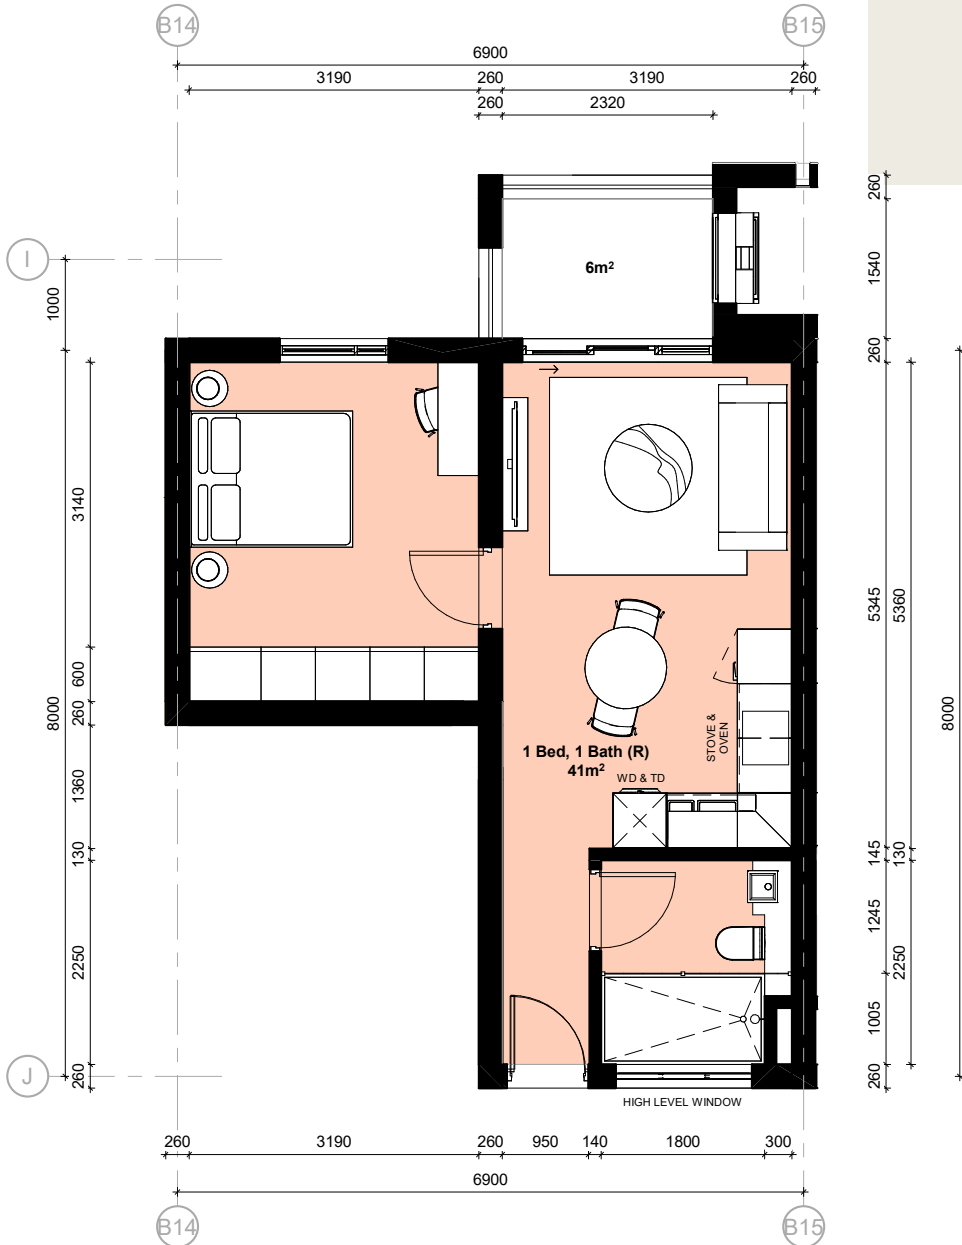

APARTMENT TYPE PLAN
Standard Block Plan

1 BED, 1 BATH APARTMENT

External 6 m²
Internal 45 m²
Total 51 m²

- 1 bedroom
- 1 bathroom
- balcony
- 1 parking space

APARTMENT TYPE PLAN
Standard Block Plan

1 BED, 1 BATH APARTMENT (R)

External 6 m²
Internal 41 m²
Total 47 m²

- 1 bedroom
- 1 bathroom
- balcony
- 1 parking space