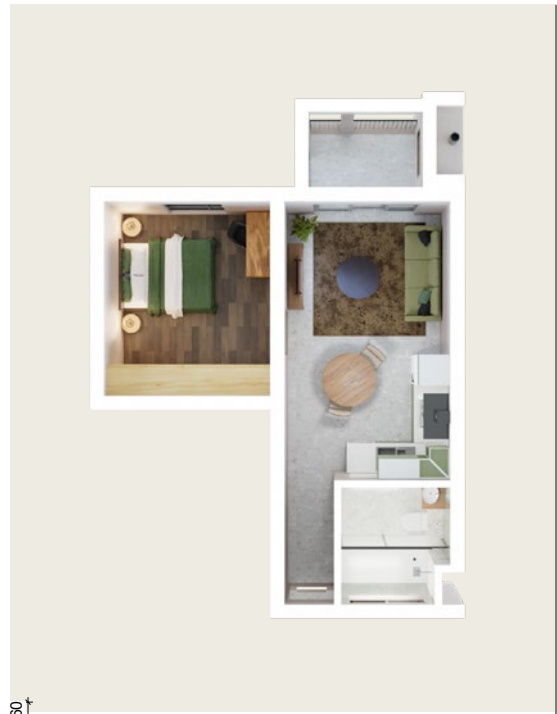

APARTMENT TYPE PLAN
Standard Block Plan

1 BED, 1 BATH APARTMENT

External 6 m²
Internal 45 m²
Total 51 m²

- 1 bedroom
- 1 bathroom
- balcony
- 1 parking space

APARTMENT TYPE PLAN
Standard Block Plan

1 BED, 1 BATH APARTMENT (R)

External 6 m²
Internal 41 m²
Total 47 m²

- 1 bedroom
- 1 bathroom
- balcony
- 1 parking space