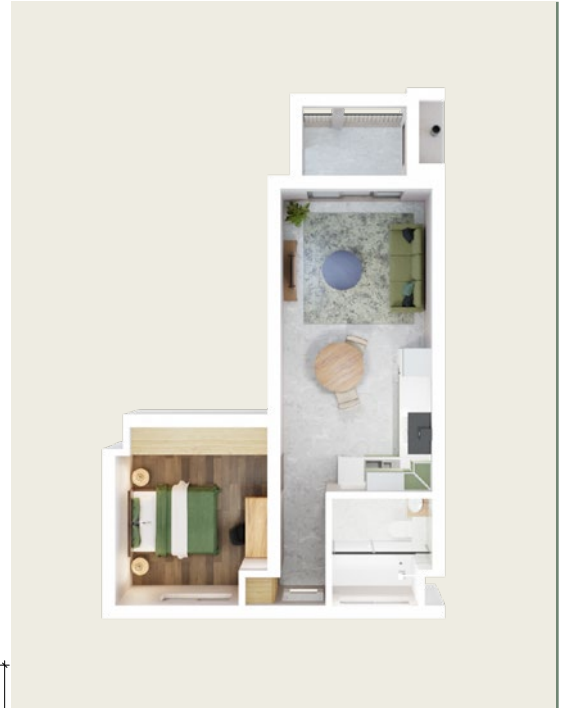

APARTMENT TYPE PLAN
Standard Block Plan

1 BED, 1 BATH APARTMENT

External 6 m²
Internal 45 m²
Total 51 m²

- 1 bedroom
- 1 bathroom
- balcony
- 1 parking space

APARTMENT TYPE PLAN
Standard Block Plan

1 BED, 1 BATH APARTMENT (R)

External 6 m²
Internal 41 m²
Total 47 m²

- 1 bedroom
- 1 bathroom
- balcony
- 1 parking space