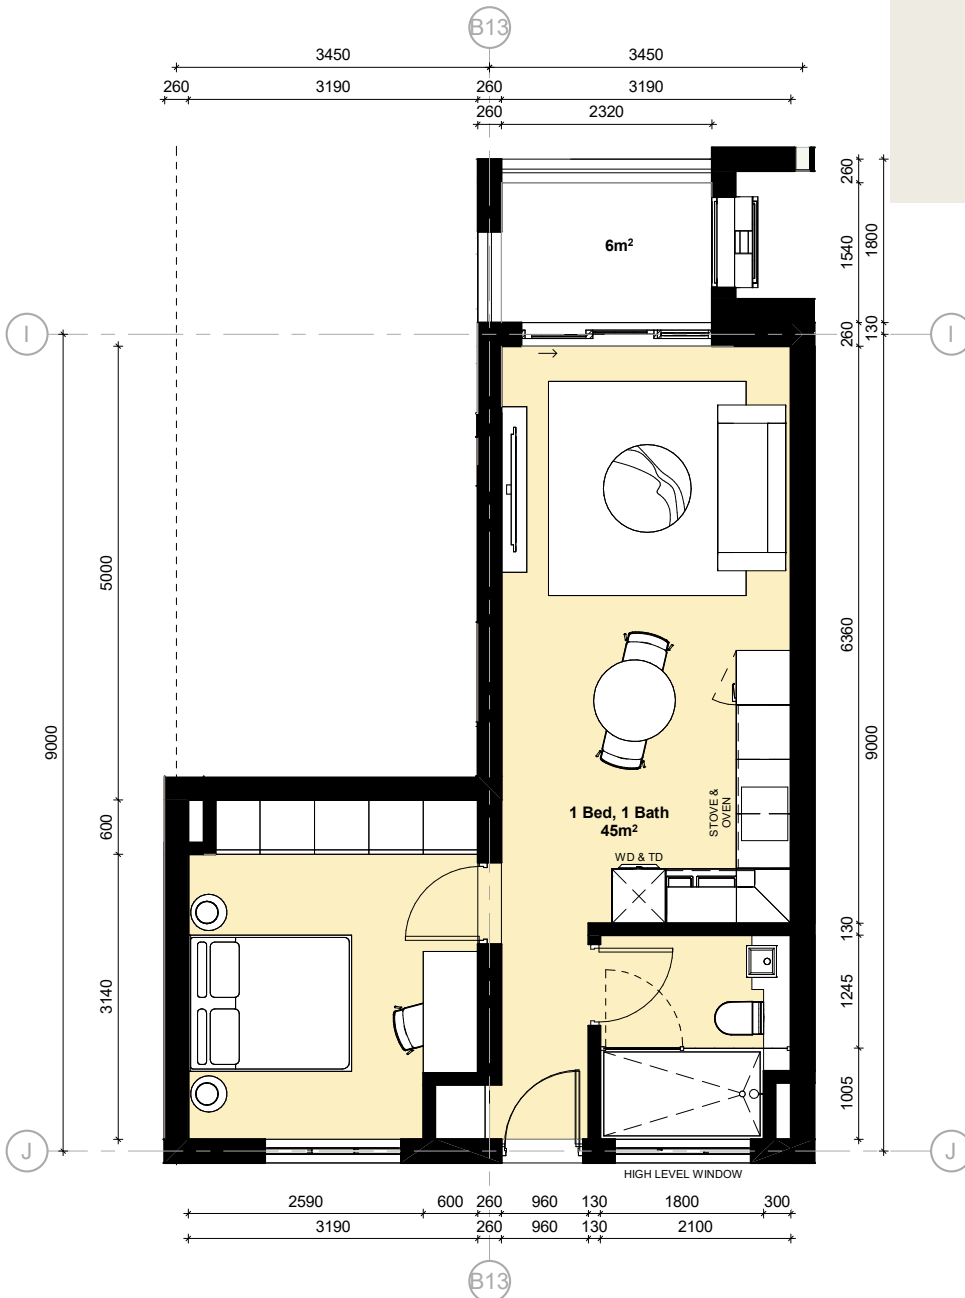

APARTMENT TYPE PLAN
Standard Block Plan

1 BED, 1 BATH APARTMENT

External 6 m²
Internal 45 m²
Total 51 m²

- 1 bedroom
- 1 bathroom
- balcony
- 1 parking space

APARTMENT TYPE PLAN
Standard Block Plan

1 BED, 1 BATH APARTMENT (R)

External 6 m²
Internal 41 m²
Total 47 m²

- 1 bedroom
- 1 bathroom
- balcony
- 1 parking space