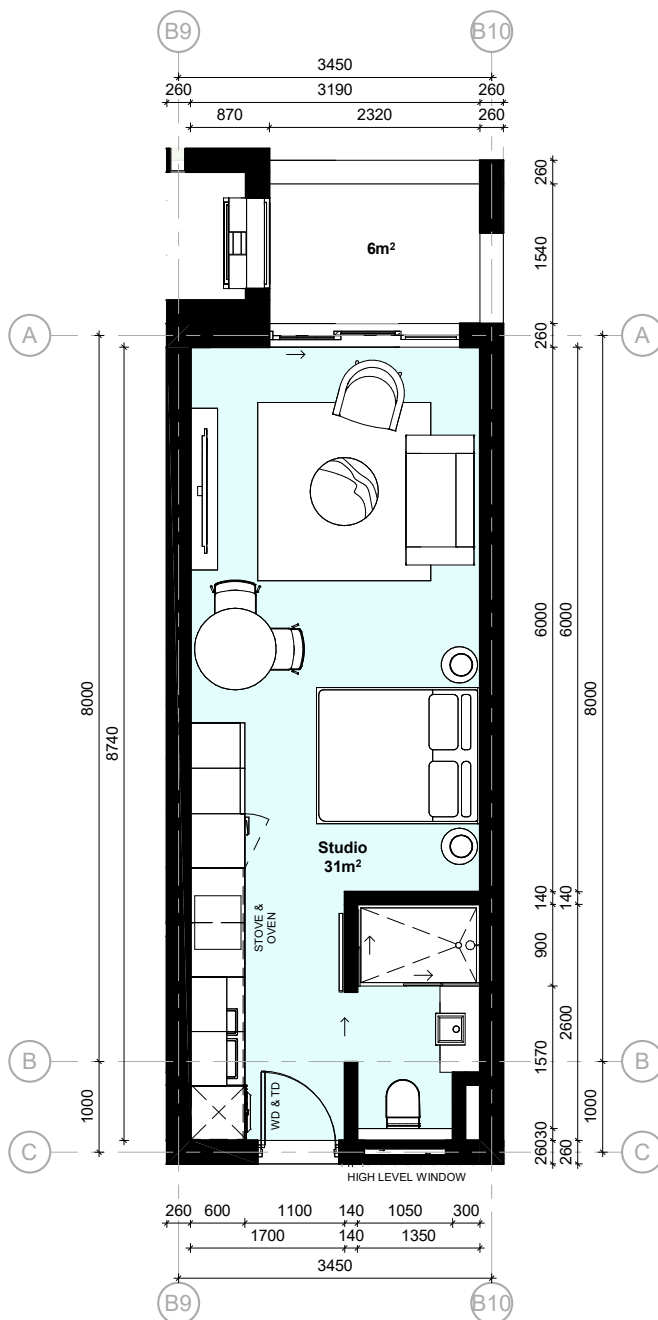

APARTMENT TYPE PLAN
Standard Block Plan

STUDIO APARTMENT

External 6m²
Internal 31m²
Total 37m²

- studio
- 1 bathroom
- balcony
- 1 parking space