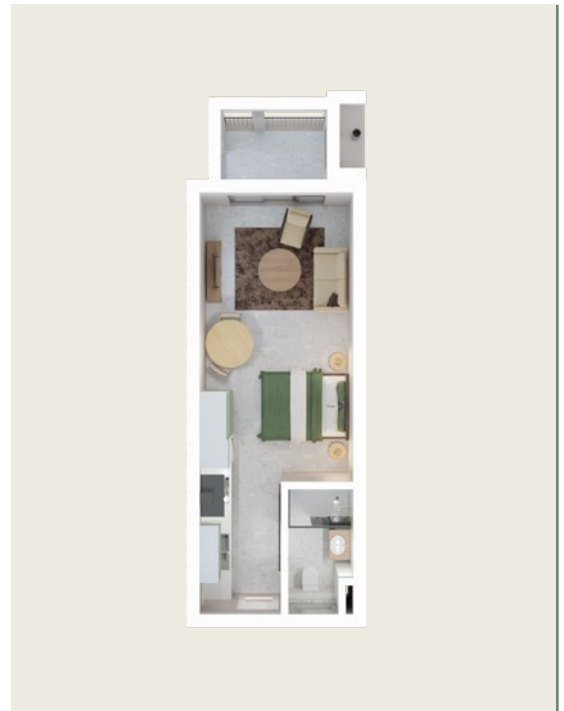

APARTMENT TYPE PLAN
Standard Block Plan

STUDIO APARTMENT

External 6m²
Internal 31m²
Total 37m²

- studio
- 1 bathroom
- balcony
- 1 parking space