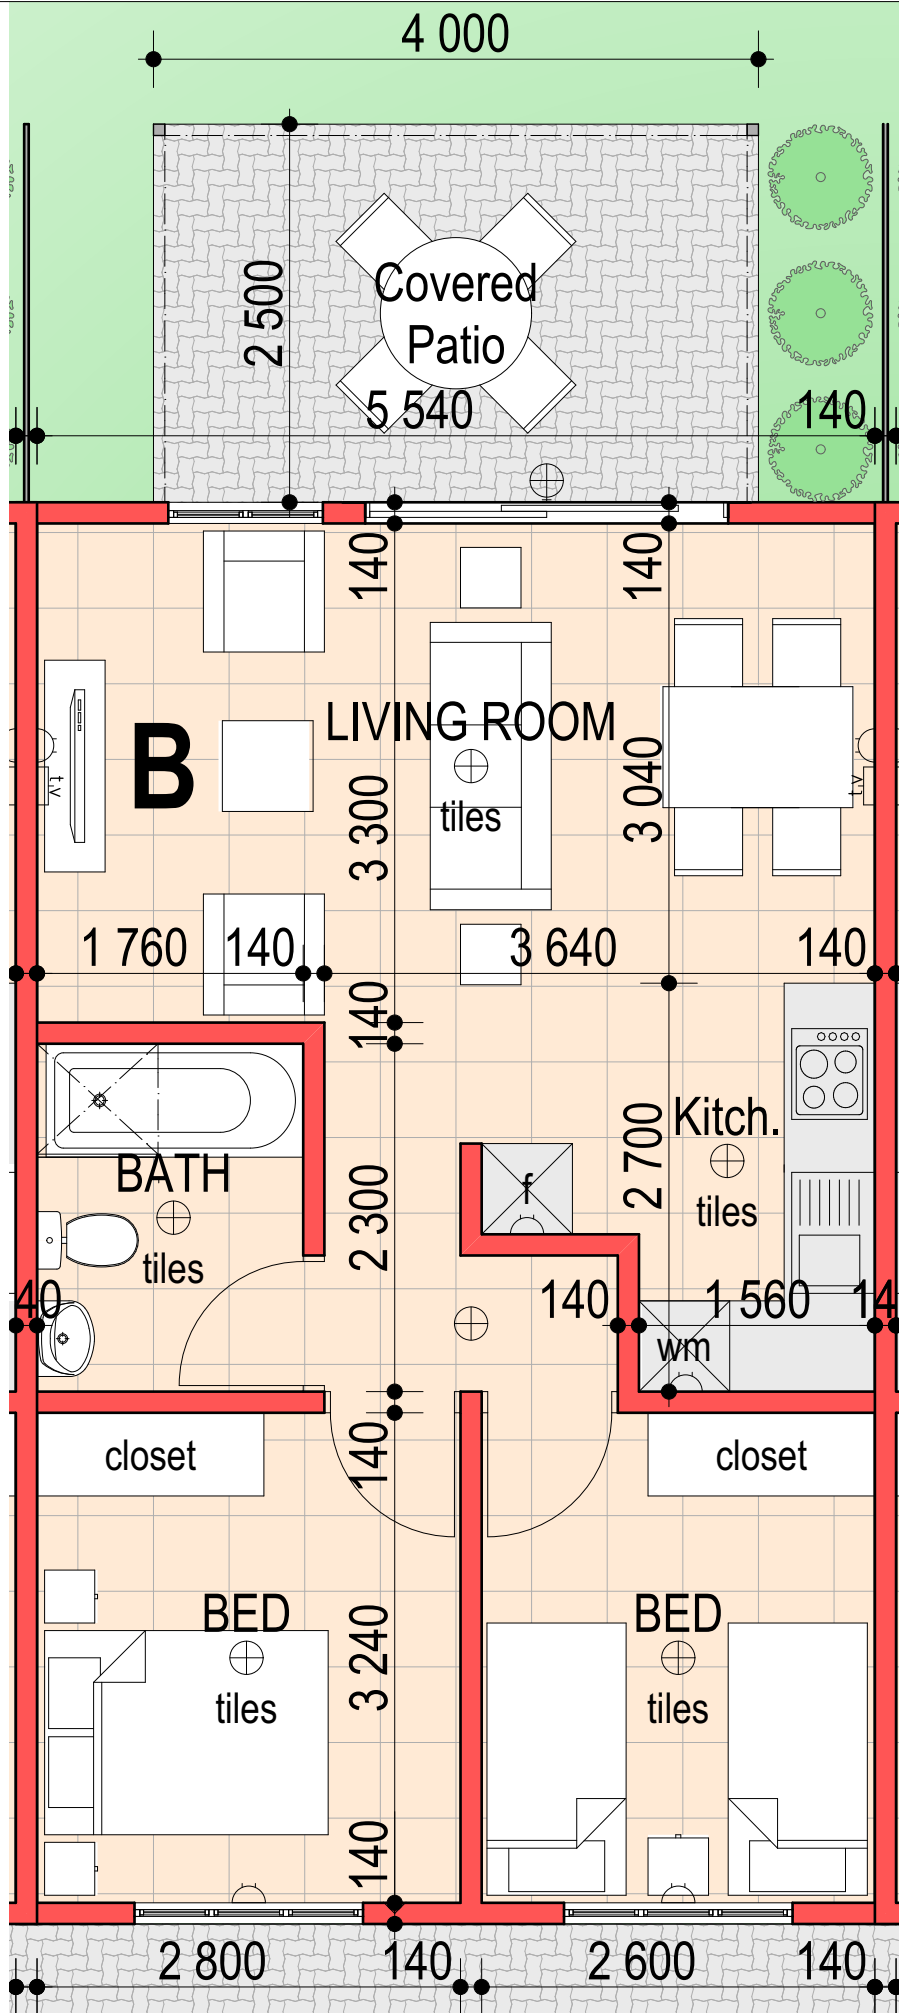

BELLA ROSA

PLAN - UNIT TYPE B - 64 m² (patio incl.) + covered single carport