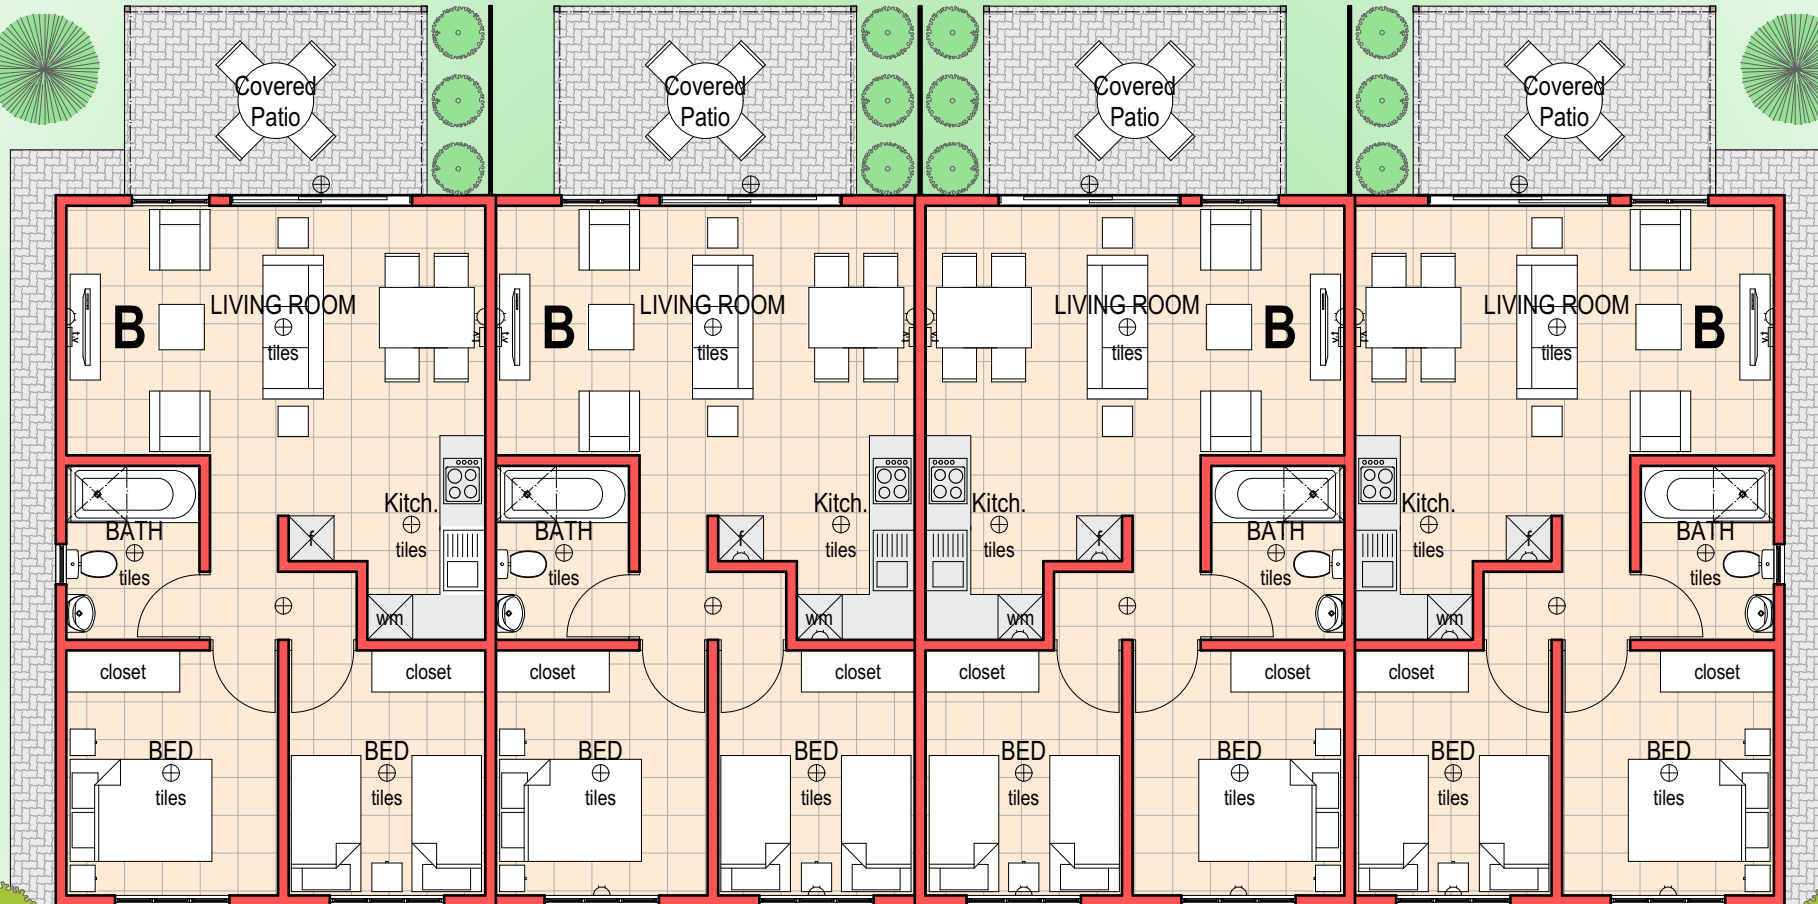

# BELLA ROSA

**PLAN - UNIT TYPE B - 64 m<sup>2</sup> (patio incl.) + covered single carport**