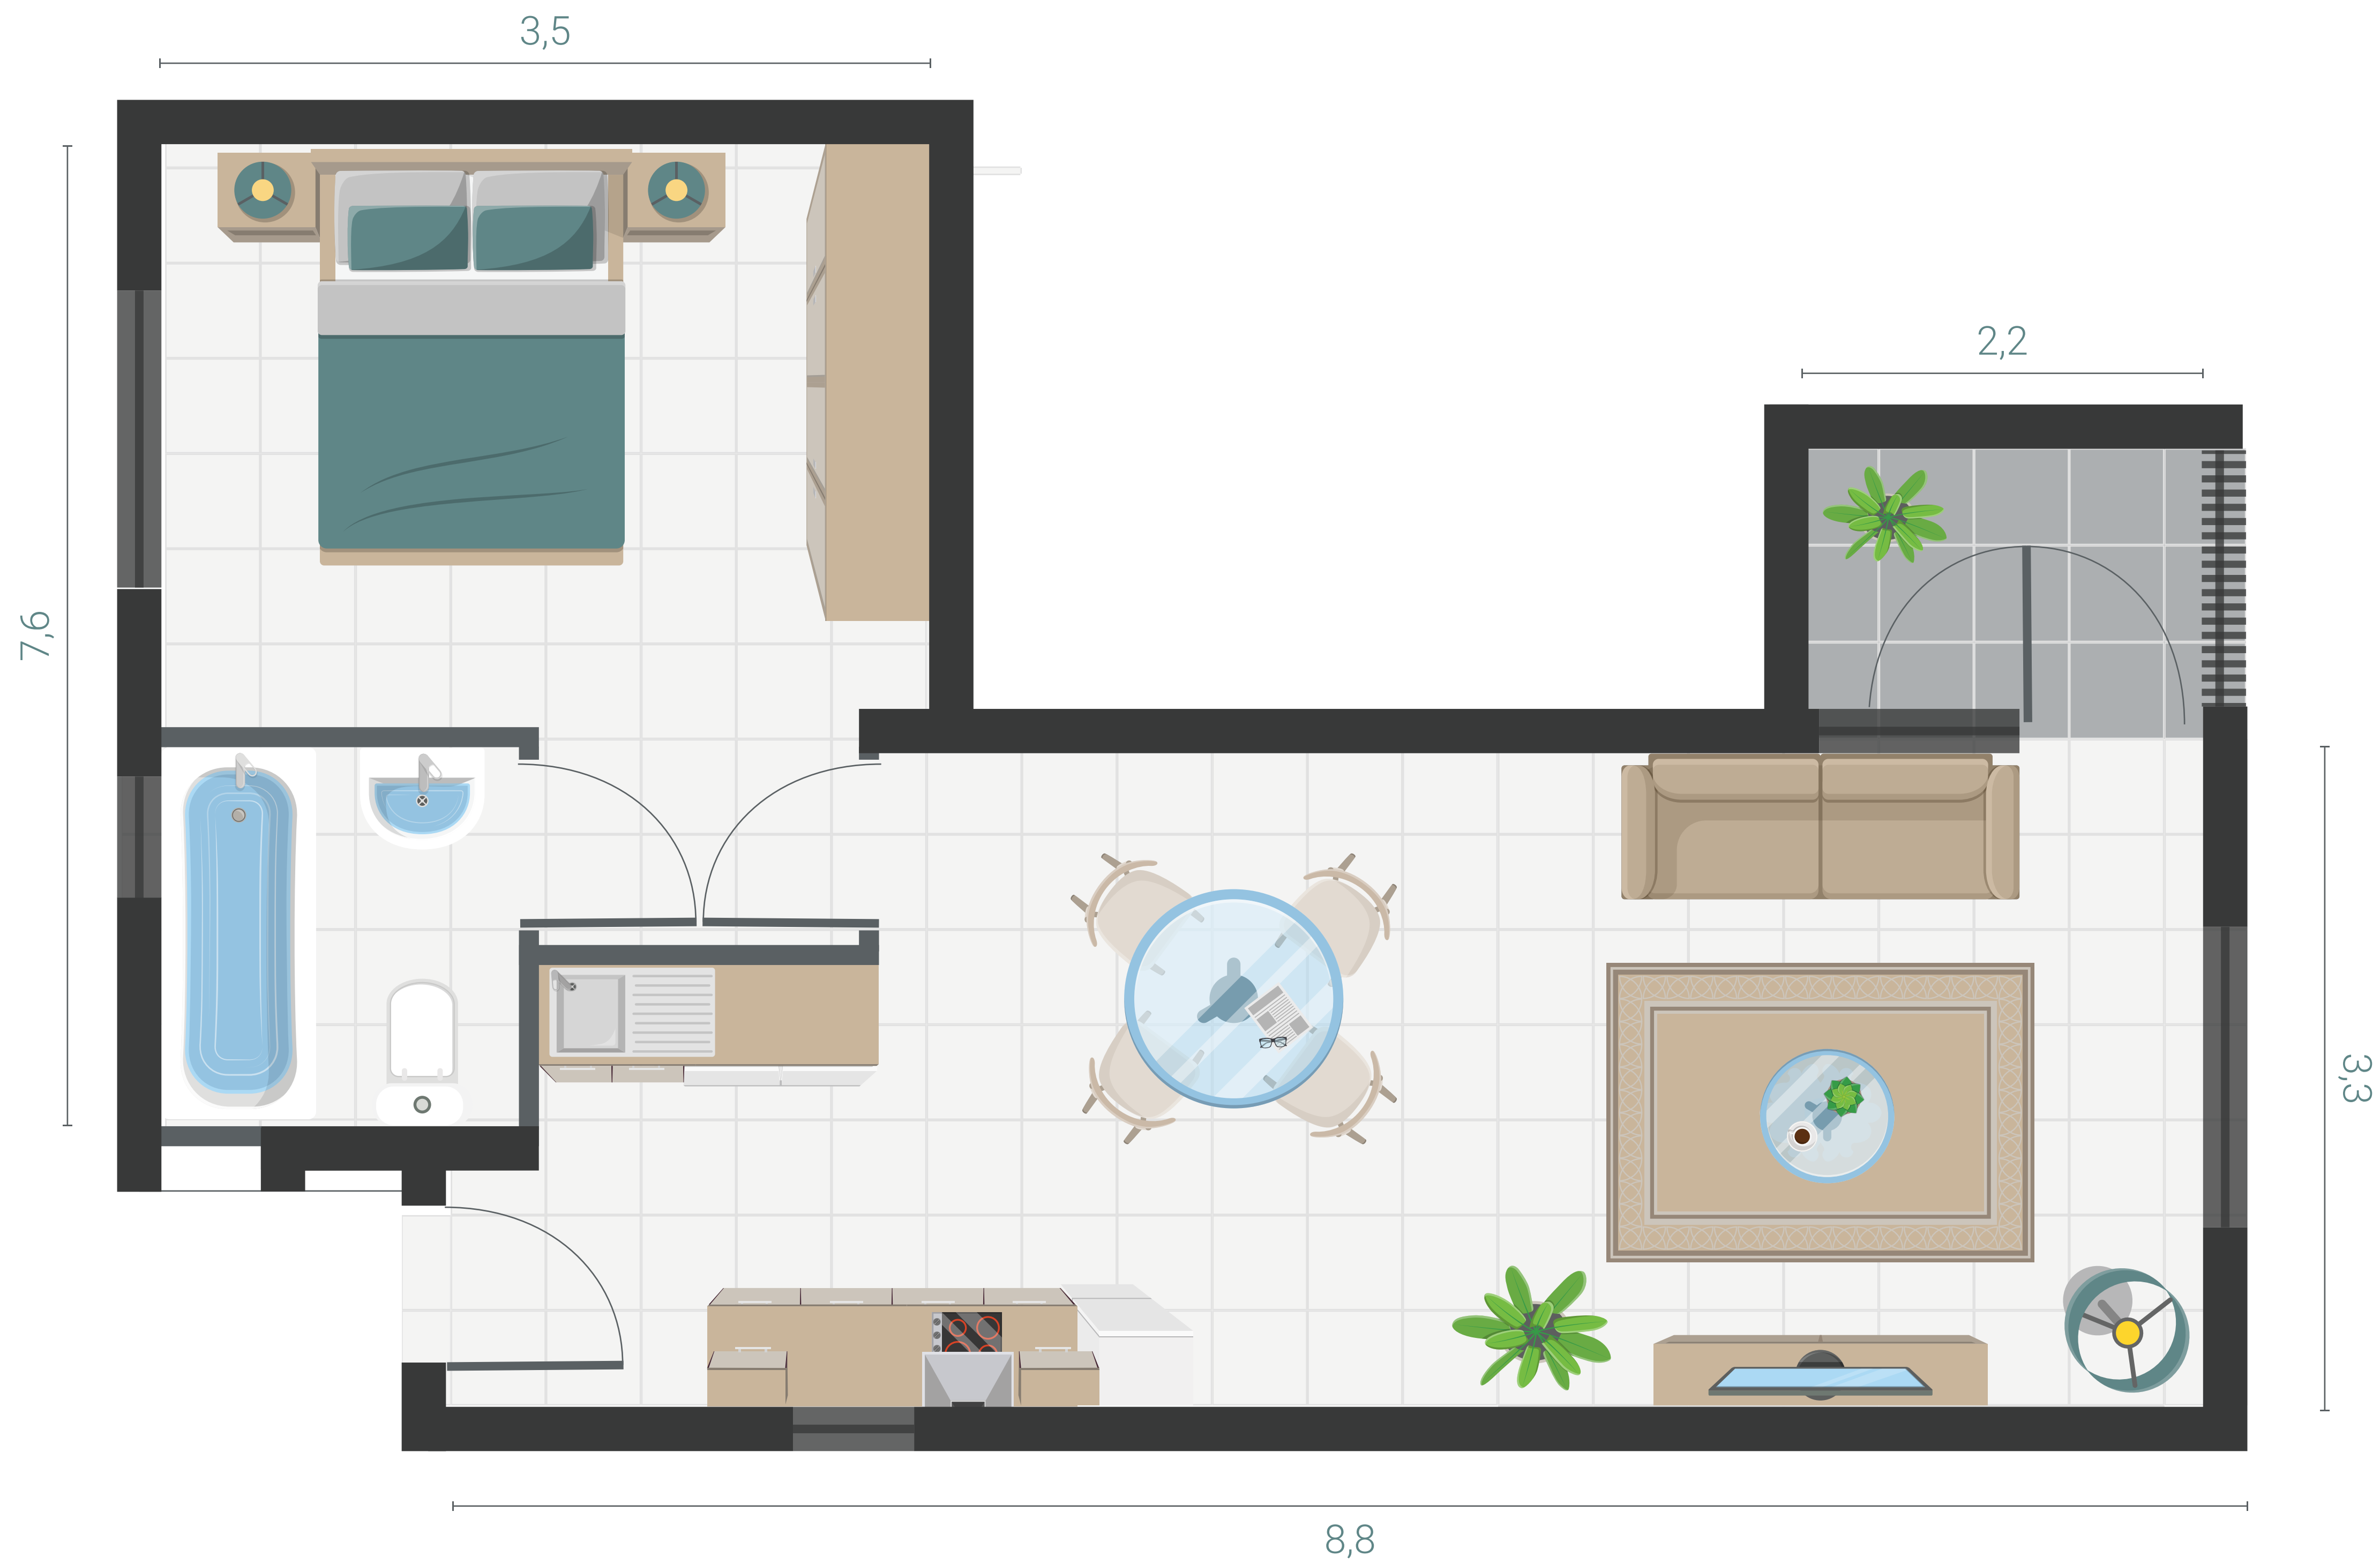

1 Bed Apartment

316 YORK

Floor space:	
Apartment area	46.7m ²
Patio	2.8m ²
Total	49.5m ²