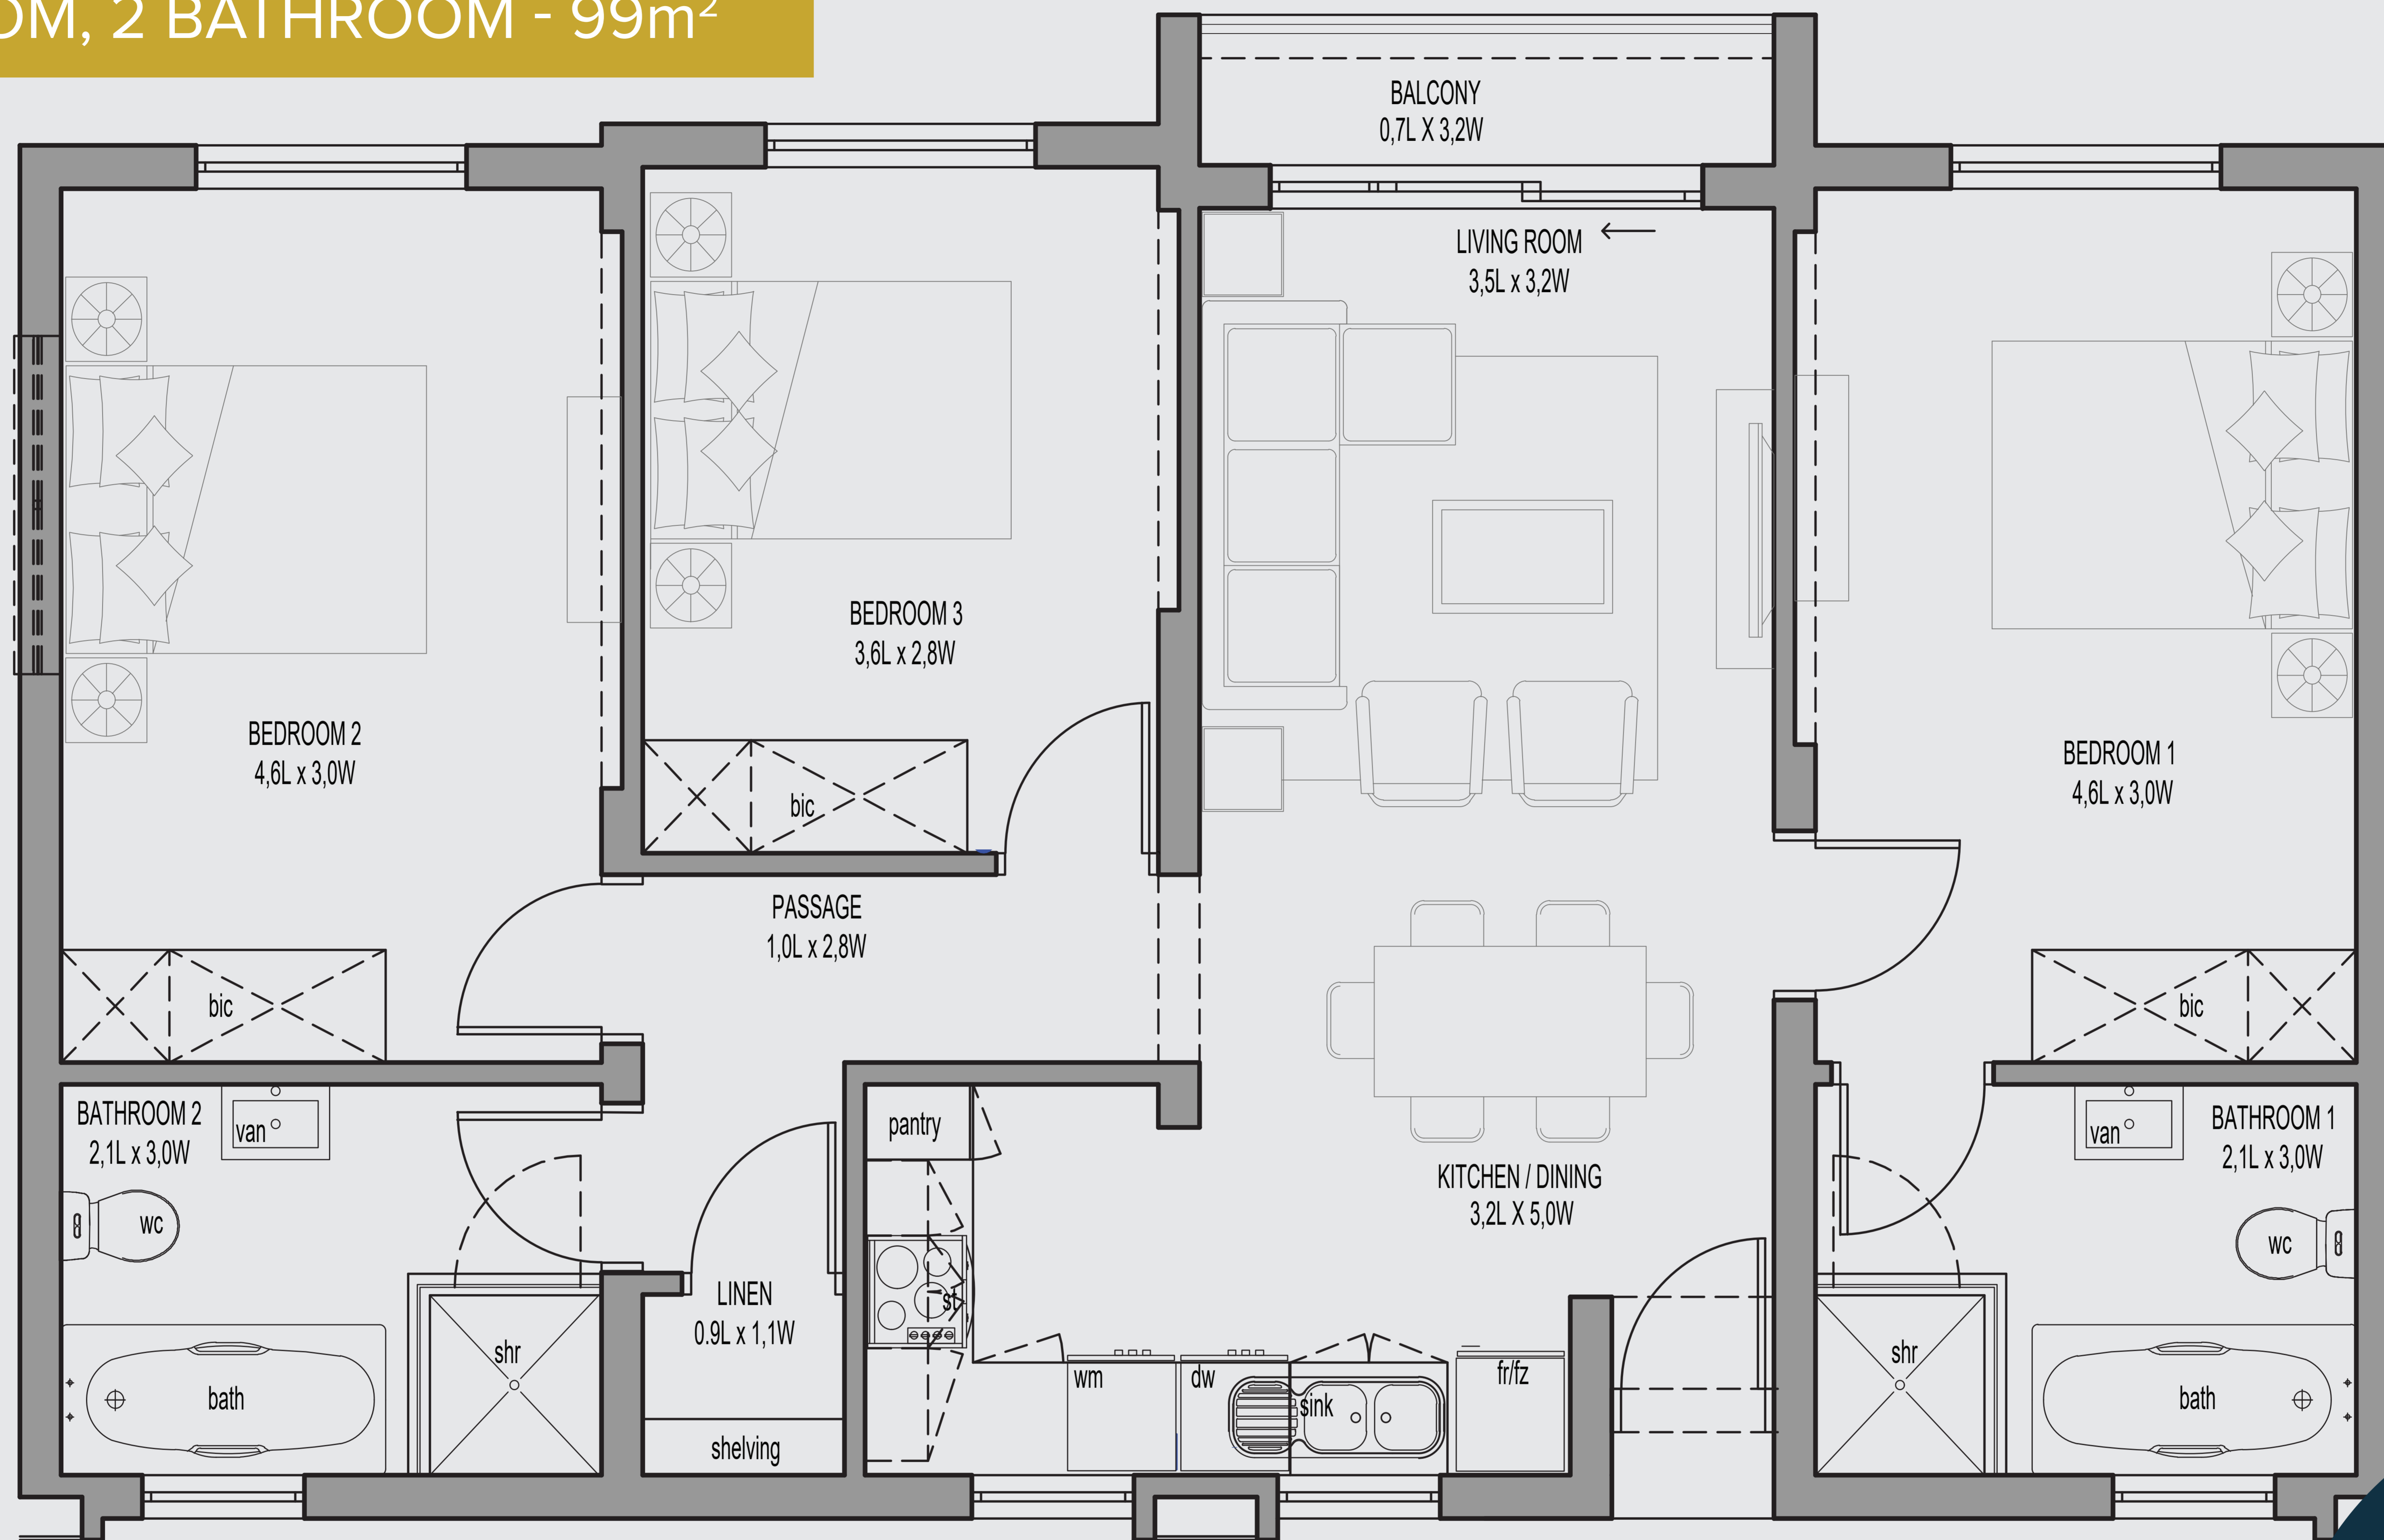

E1 - 3 BEDROOM, 2 BATHROOM - 99m²

APARTMENT FEATURES

FIBRE-ENABLED

THREE BOSCH KITCHEN APPLIANCES

FULLY FUNCTIONAL INVERTER

TOCARA

LIFESTYLE ESTATE

CHARTWELL