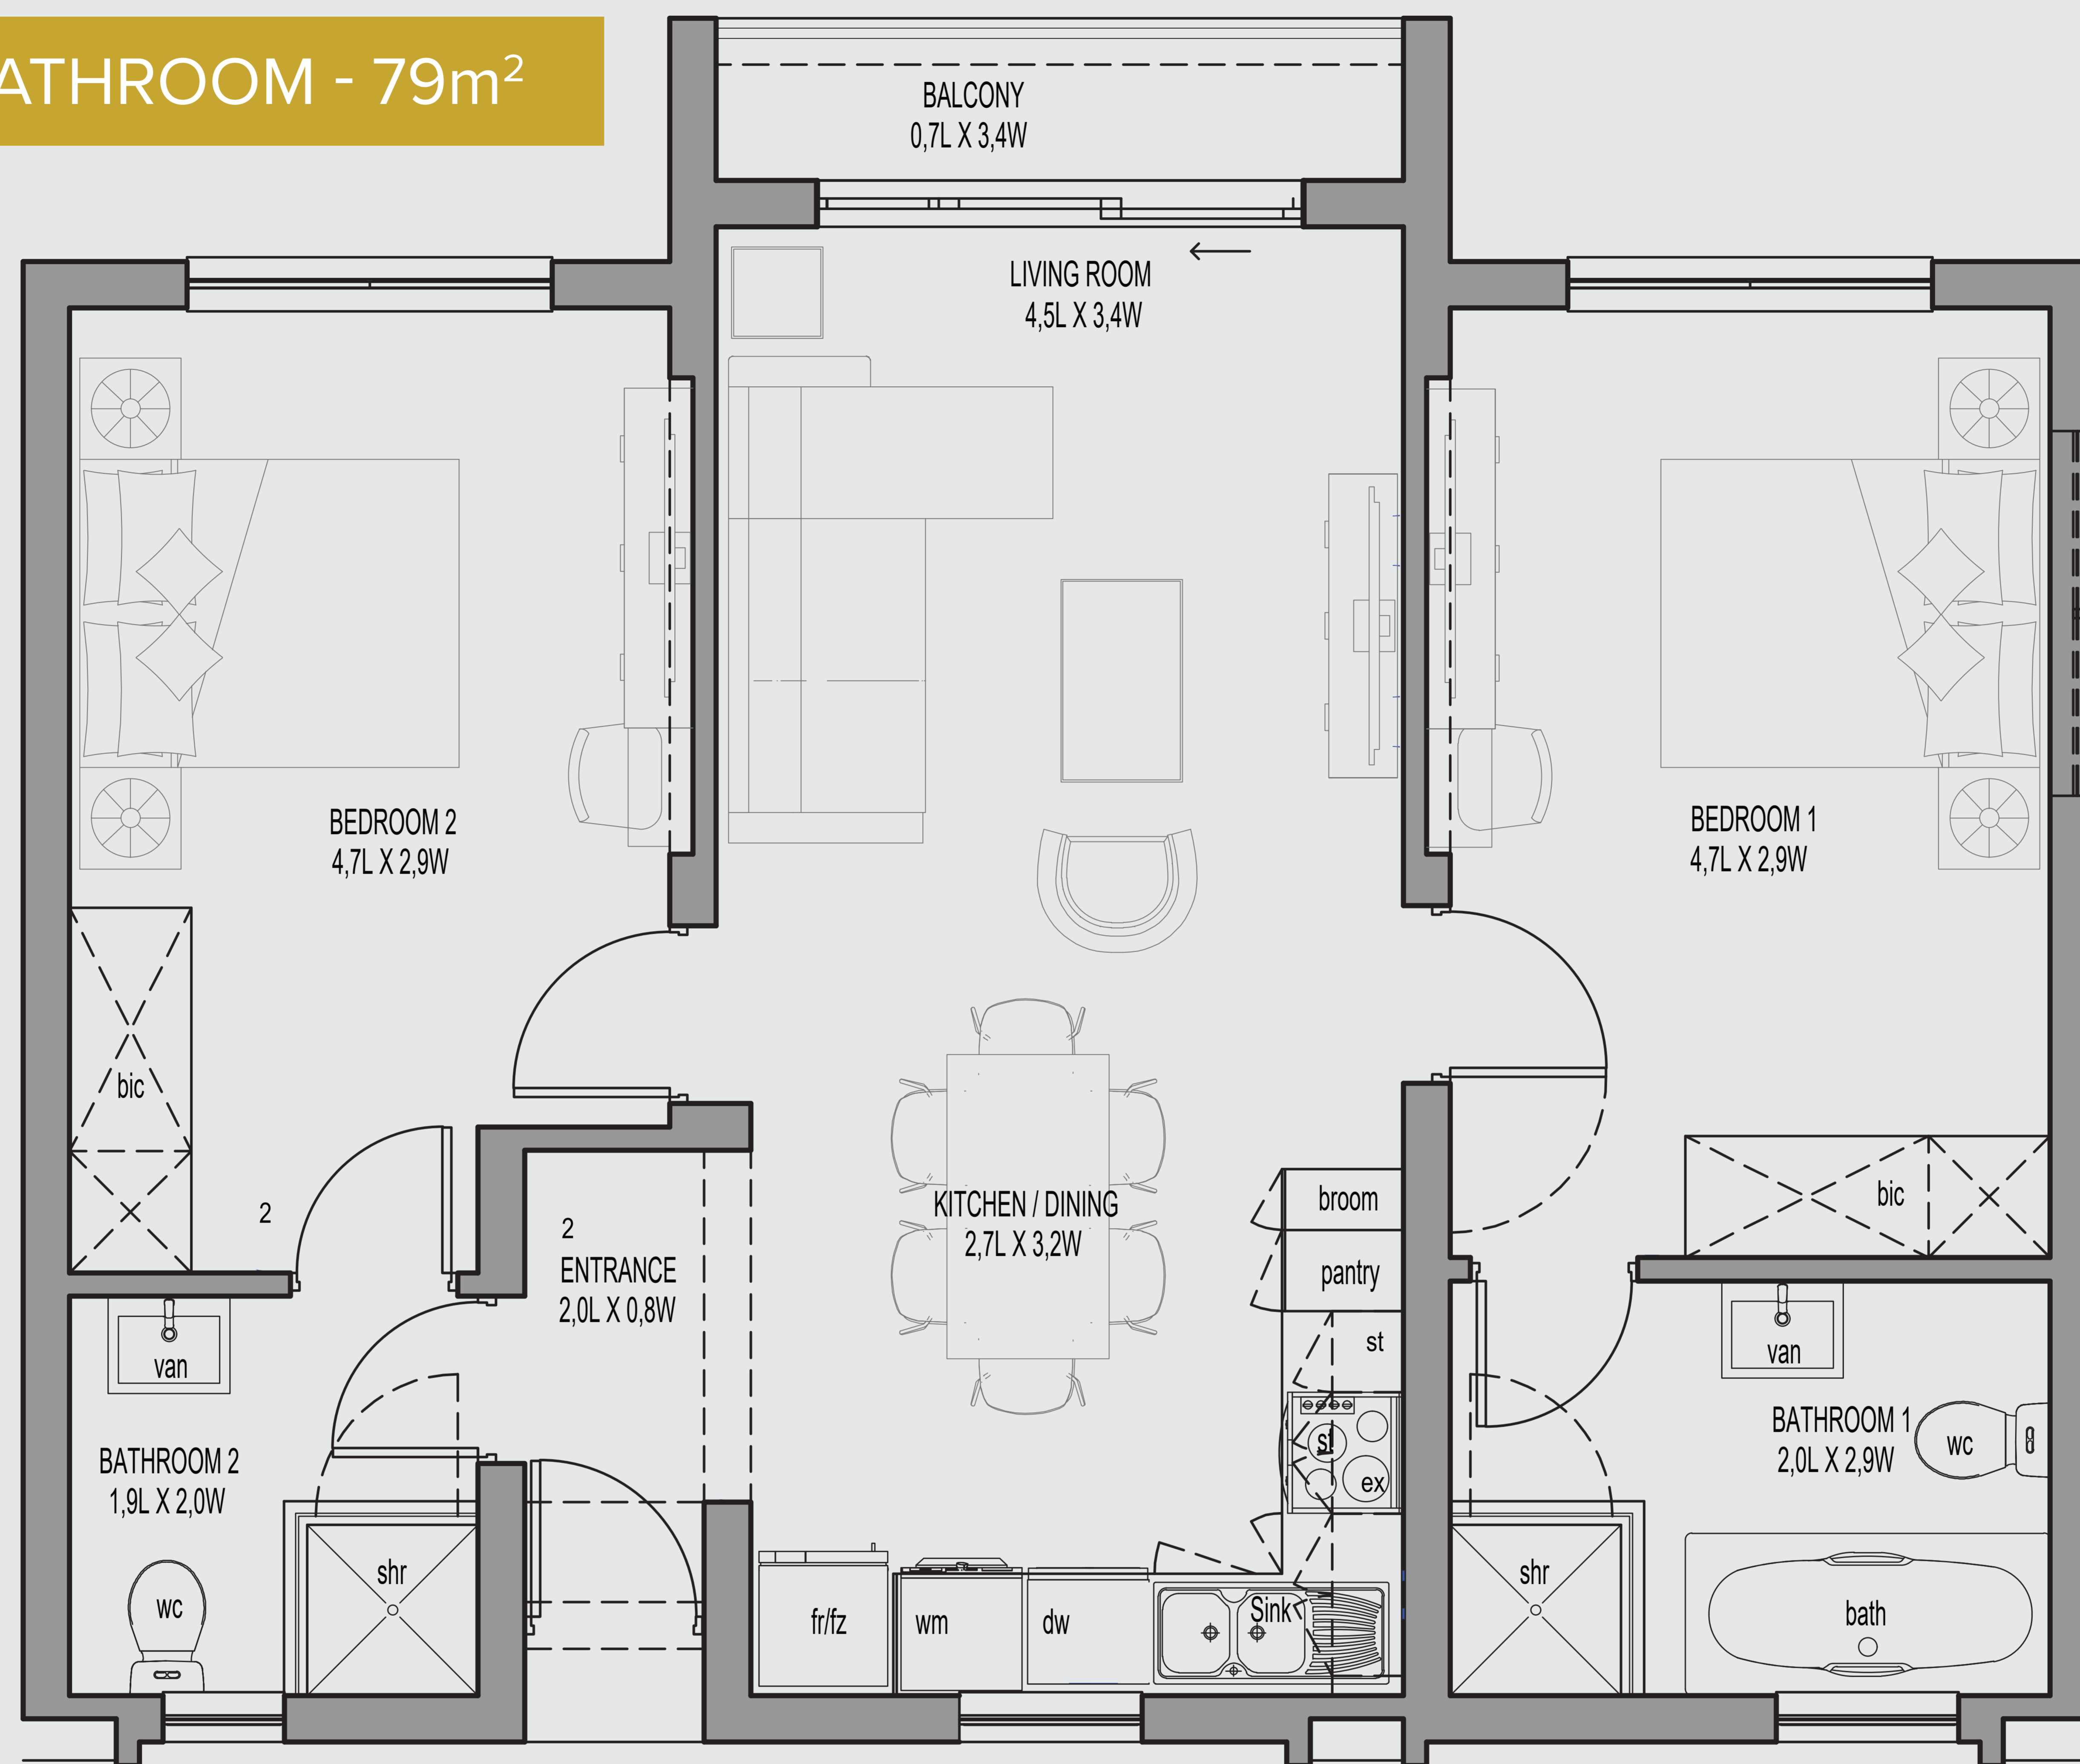

D4 - 2 BEDROOM, 2 BATHROOM - 79m²

APARTMENT FEATURES

FIBRE-ENABLED

THREE BOSCH KITCHEN APPLIANCES

FULLY FUNCTIONAL INVERTER

TOCARA

LIFESTYLE ESTATE

CHARTWELL