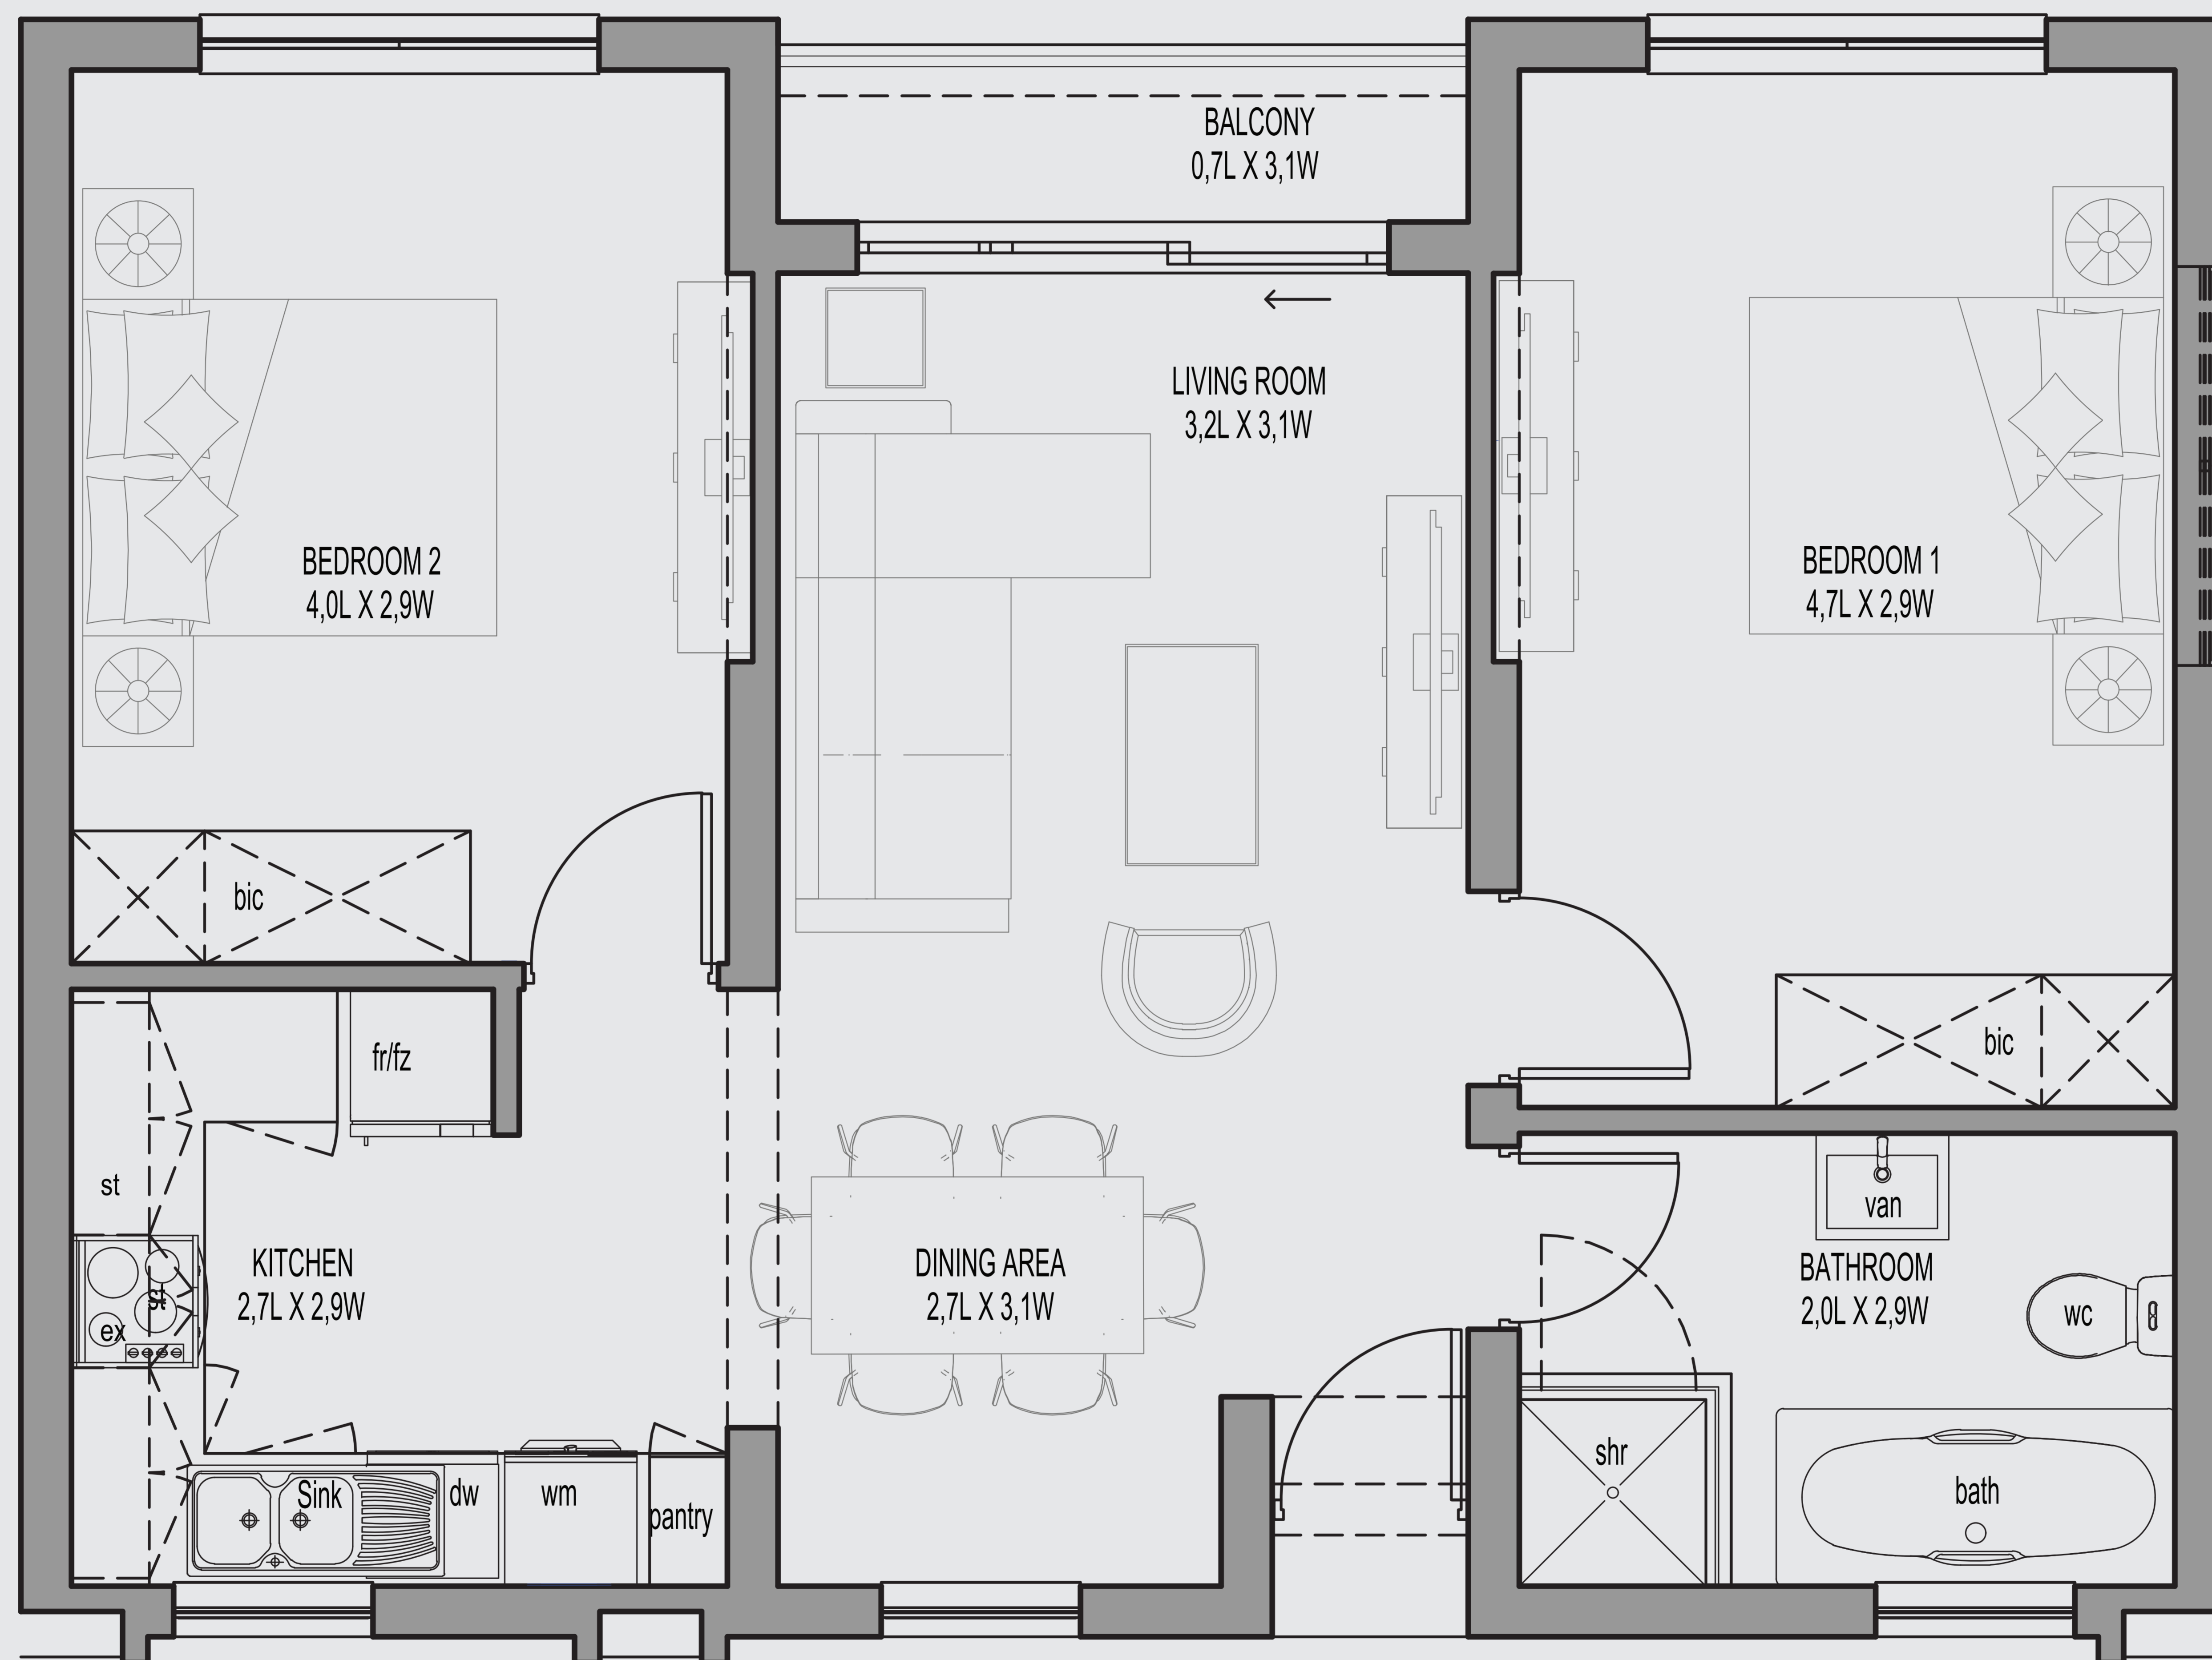

C2 - 2 BEDROOM, 1 BATHROOM - 72m²

APARTMENT FEATURES

FIBRE-ENABLED

THREE BOSCH
KITCHEN
APPLIANCES

FULLY FUNCTIONAL
INVERTER

TOCARA

LIFESTYLE ESTATE

CHARTWELL