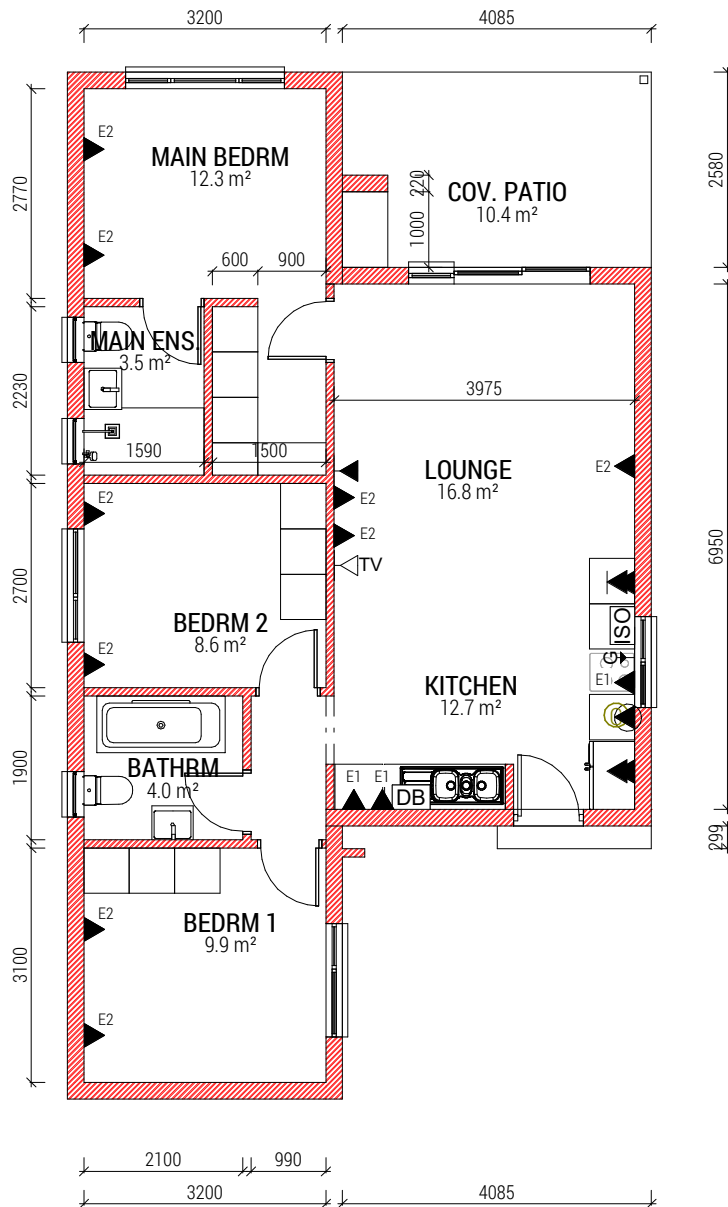

LEGEND

	DATA/FIBRE POINT
	TELEVISION POINT
	SINGLE SOCKET OUTLET @ 300 mm AFFL TO CENTRE
	SINGLE SOCKET WITH EURO PLUG @ 300 mm AFFL TO CENTRE
	SINGLE SOCKET WITH EURO PLUG & USB @ 1200 mm AFFL TO CENTRE
	SINGLE SOCKET OUTLET @ 600 mm AFFL TO CENTRE
	SINGLE SOCKET OUTLET @ 1800 mm AFFL TO CENTRE
	GAS POINT
	ISOLATOR
	DISTRIBUTION BOARD

UNIT NUMBER	
PURCHASER 1	
PURCHASER 2	
AGENT	
DEVELOPER	

Total m² per UNIT = 90.16m²