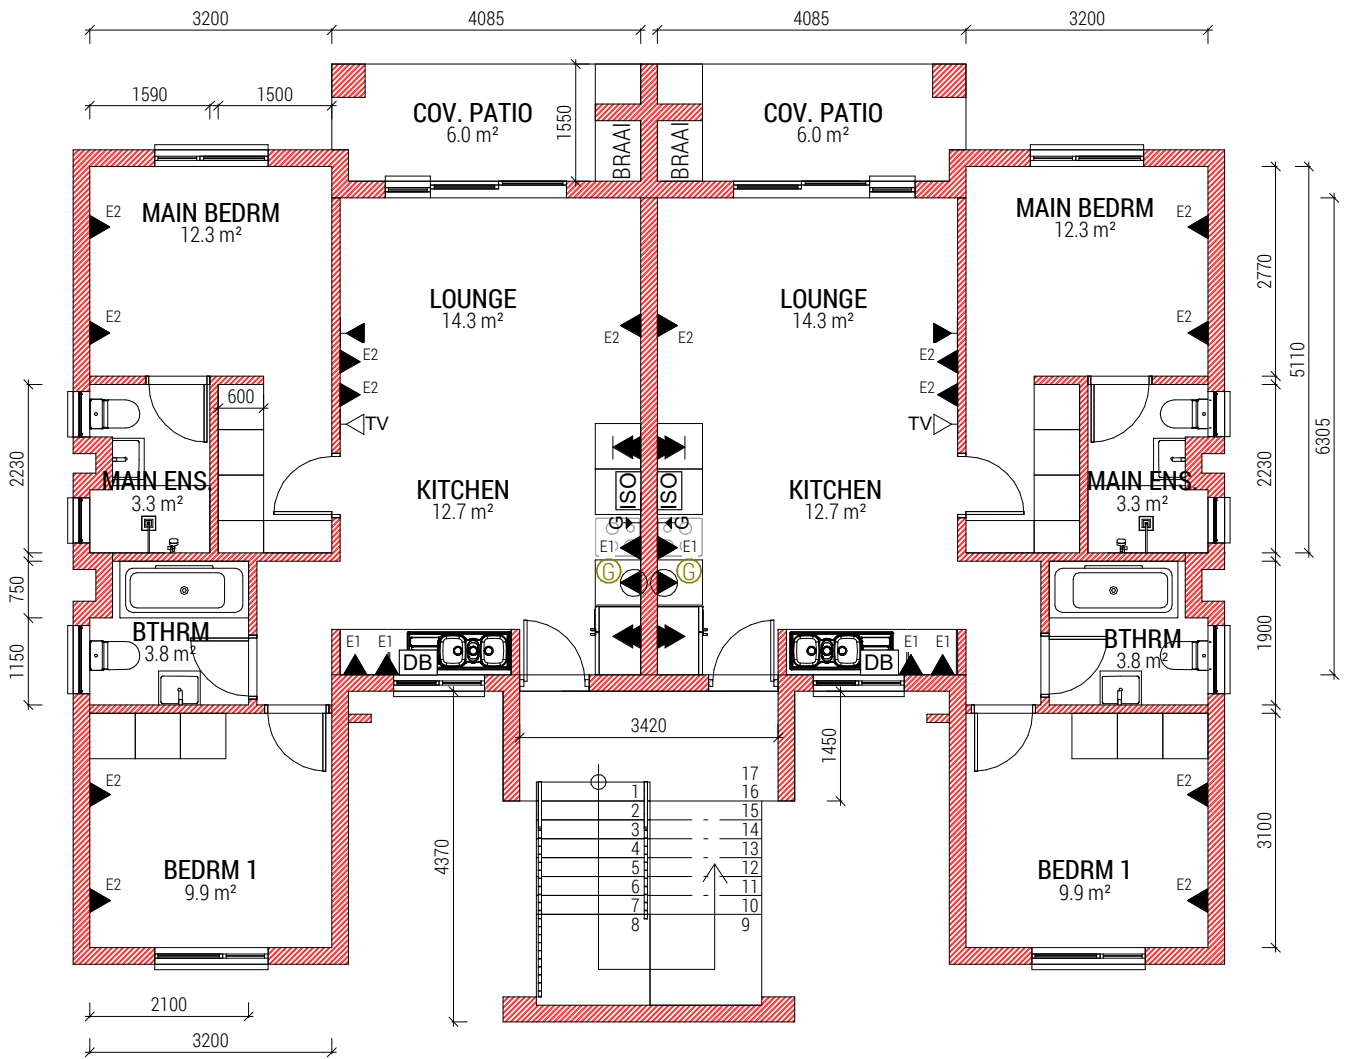

LEGEND	
	DATA/FIBRE POINT
	TELEVISION POINT
	SINGLE SOCKET OUTLET @ 300 mm AFFL TO CENTRE
	SINGLE SOCKET WITH EURO PLUG @ 300 mm AFFL TO CENTRE
	SINGLE SOCKET WITH EURO PLUG & USB @ 1200 mm AFFL TO CENTRE
	SINGLE SOCKET OUTLET @ 600 mm AFFL TO CENTRE
	SINGLE SOCKET OUTLET @ 1800 mm AFFL TO CENTRE
	GAS POINT
	ISOLATOR
	DISTRIBUTION BOARD

UNIT NUMBER	
PURCHASER 1	
PURCHASER 2	
AGENT	
DEVELOPER	

Total m² per UNIT = 72.42m²