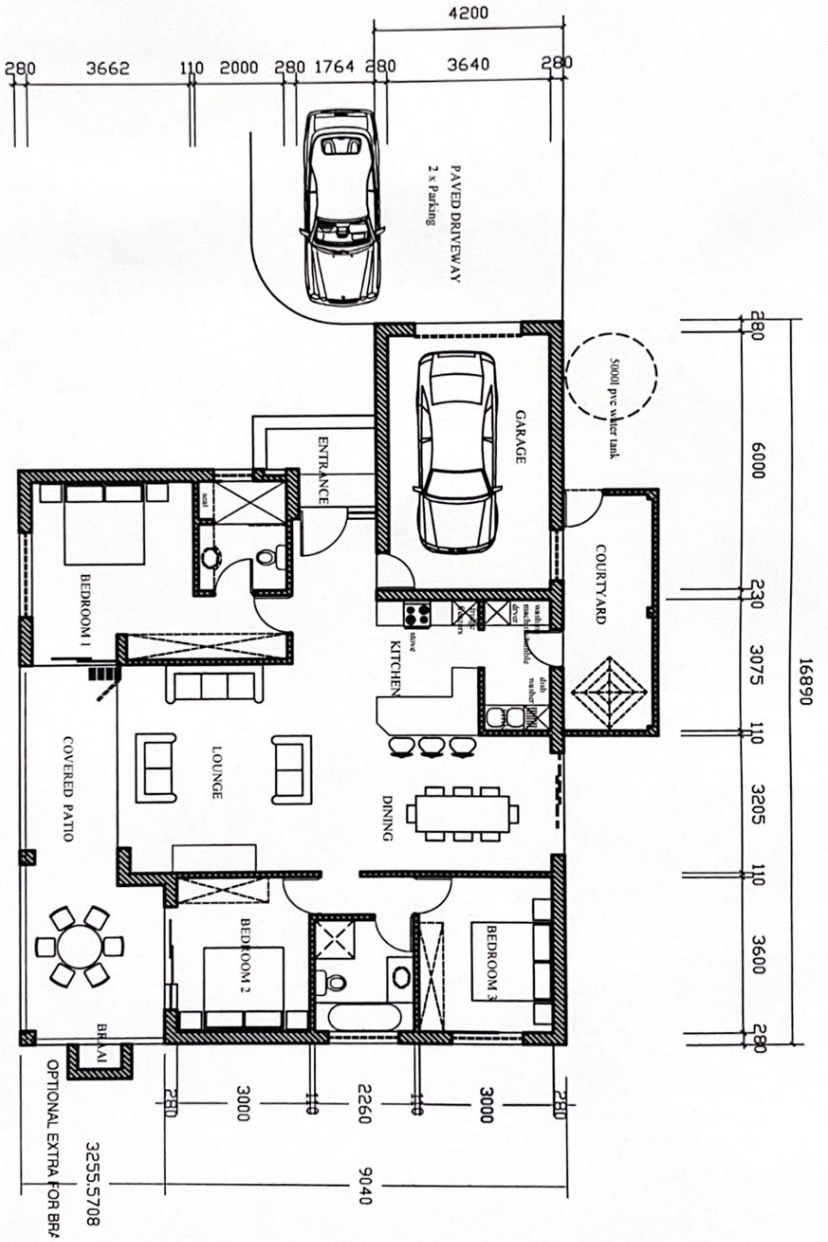

Floor plan-Single Garage

House including Covered Patio = 150 sq.m

Rick

Betts

Architectural Design

Pr. Saacht S.A.I.A.T.
 s.a.c.a.p.no. 80953
 TEL. 046-624054
 CELL. 082 3251481
 E-MAIL: rjbettis@border.co.za
 22 megin road
 port Alfred
 6191

Floor plan-Single Garage

House including Covered Patio = 150 sq.m

Rick

Betts

Architectural Design
 P: SAUDI 5 414 1
 SAUDI P: NO. 80953
 TEL: 046-624054
 CELL: 082 3251 481
 E-MAIL: rickbetts@bvdor.co.za
 22, moffatt road
 6191

Floor plan-Single Garage

House including Covered Patio = 150 sq.m

Rick

Betts

Architectural Design
 P. Sabaat SAALAT
 Tel: 082 221 1481
 Cell: 082 221 1481
 E-MAIL: rjbett@border.co.za
 22 muller road
 61191