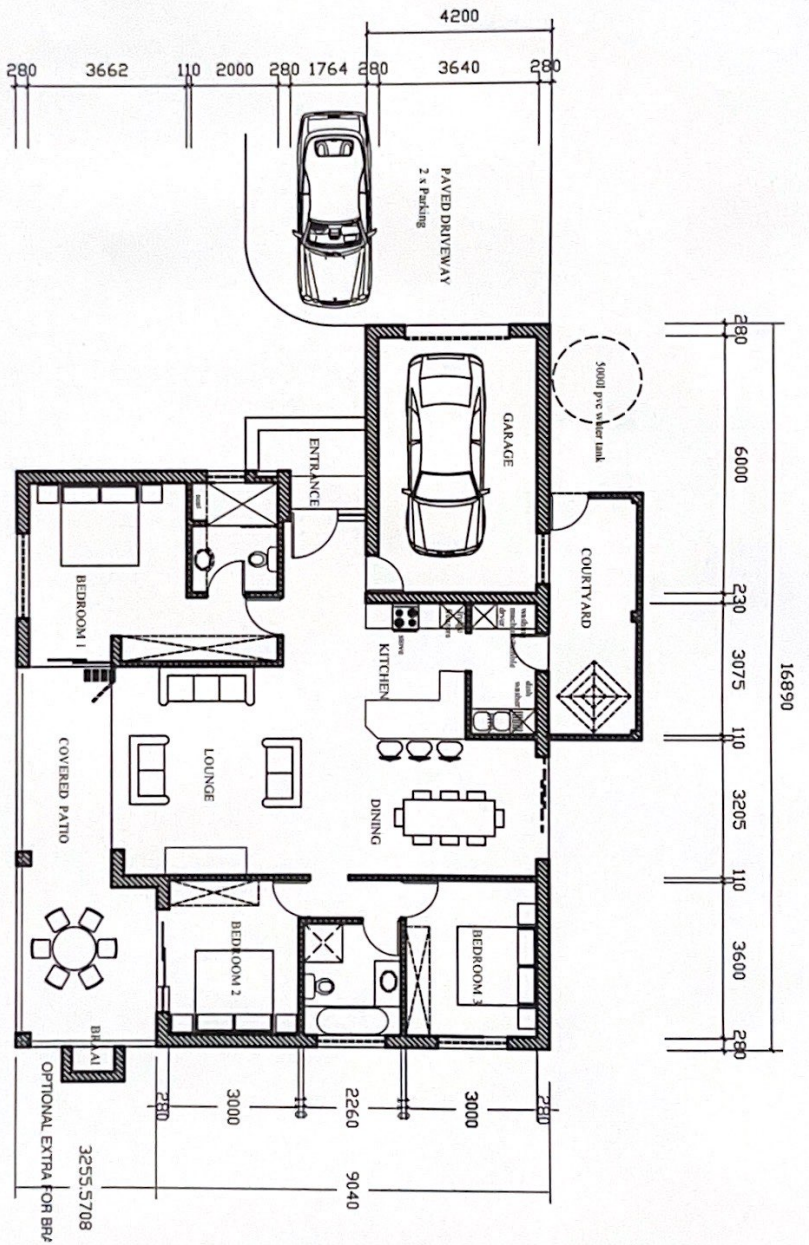

Floor plan-Single Garage

House including Covered Patio = 150 sq.m

Rick

Betts

Architectural Design

Pr. Saacht S.A.I.A.T.
 s.a.c.a.p.no. 80953
 TEL. 046-624054
 CELL. 082 3251481
 E-MAIL: rjbettis@border.co.za
 22 megin road
 port Alfred
 6191

Floor plan-Single Garage

House including Covered Patio = 150 sq.m

Rick

Betts

Architectural Design
 P: SAUDI 5 414 1
 SAUDI P: NO. 80953
 TEL: 046-624054
 CELL: 082 3251 481
 E-MAIL: rickbetts@bvdor.co.za
 22, moffatt road
 6191

Floor plan-Single Garage

House including Covered Patio = 150 sq.m

Rick

Betts

Architectural Design
 P. Sabaat SAALAT
 Tel: 082 221 1481
 Cell: 082 221 1481
 E-MAIL: rjbett@border.co.za
 22 muller road
 61191