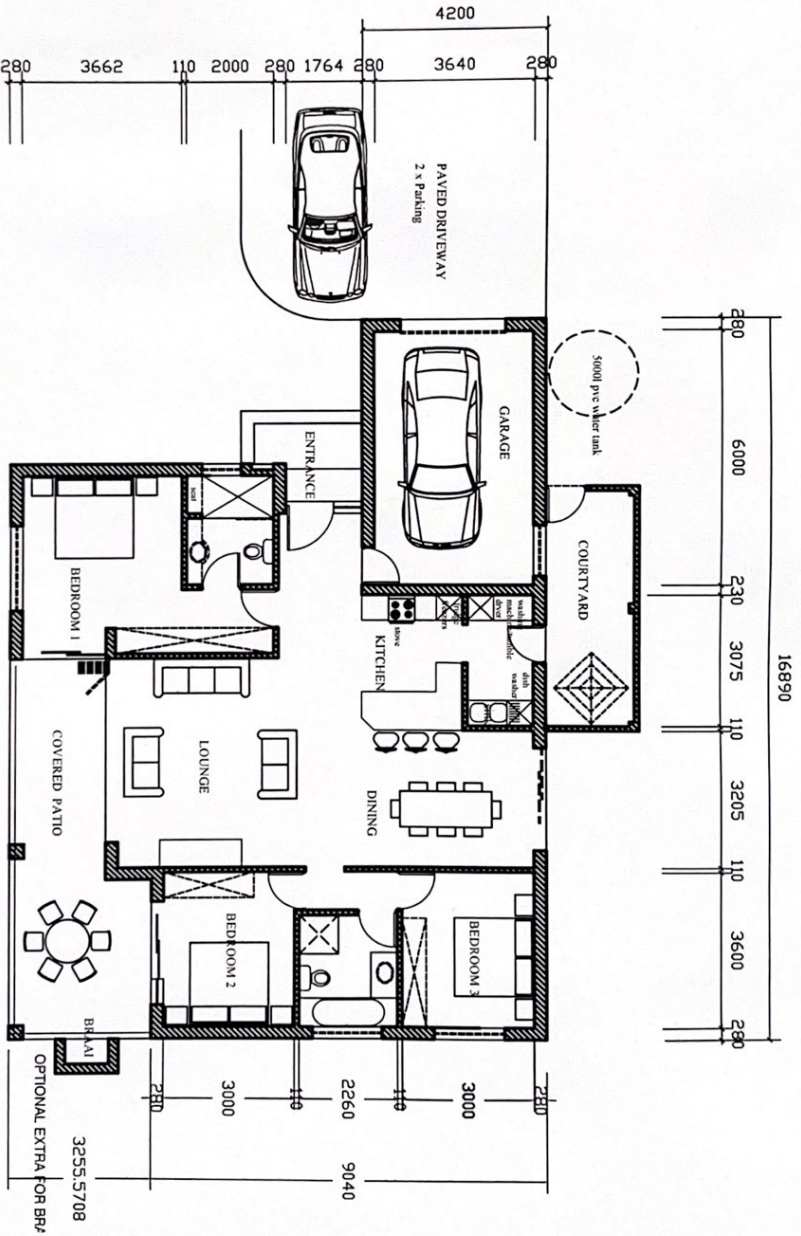

Floor plan-Single Garage

House including Covered Patio = 150 sq.m

Rick

Betts

Architectural Design

Pr. Saacht S.A.I.A.T.
 s.a.c.a.p.no. 80953
 TEL. 046-624054
 CELL. 082 3251481
 E-MAIL: rjbettis@border.co.za
 22 megin road
 port Alfred
 6191

Floor plan-Single Garage

House including Covered Patio = 150 sq.m

Rick

Betts

Architectural Design
 P: SAUDI 5 414 1
 SAUDI P: NO. 80953
 TEL: 046-624054
 CELL: 082 3251 481
 E-MAIL: rickbetts@bvdor.co.za
 22, moffatt road
 6191

Floor plan-Single Garage

House including Covered Patio = 150 sq.m

Rick

Betts

Architectural Design
 P. Sabaat SAALAT
 Tel: 082 221 1481
 Cell: 082 221 1481
 E-MAIL: rjbett@border.co.za
 22 muller road
 61191