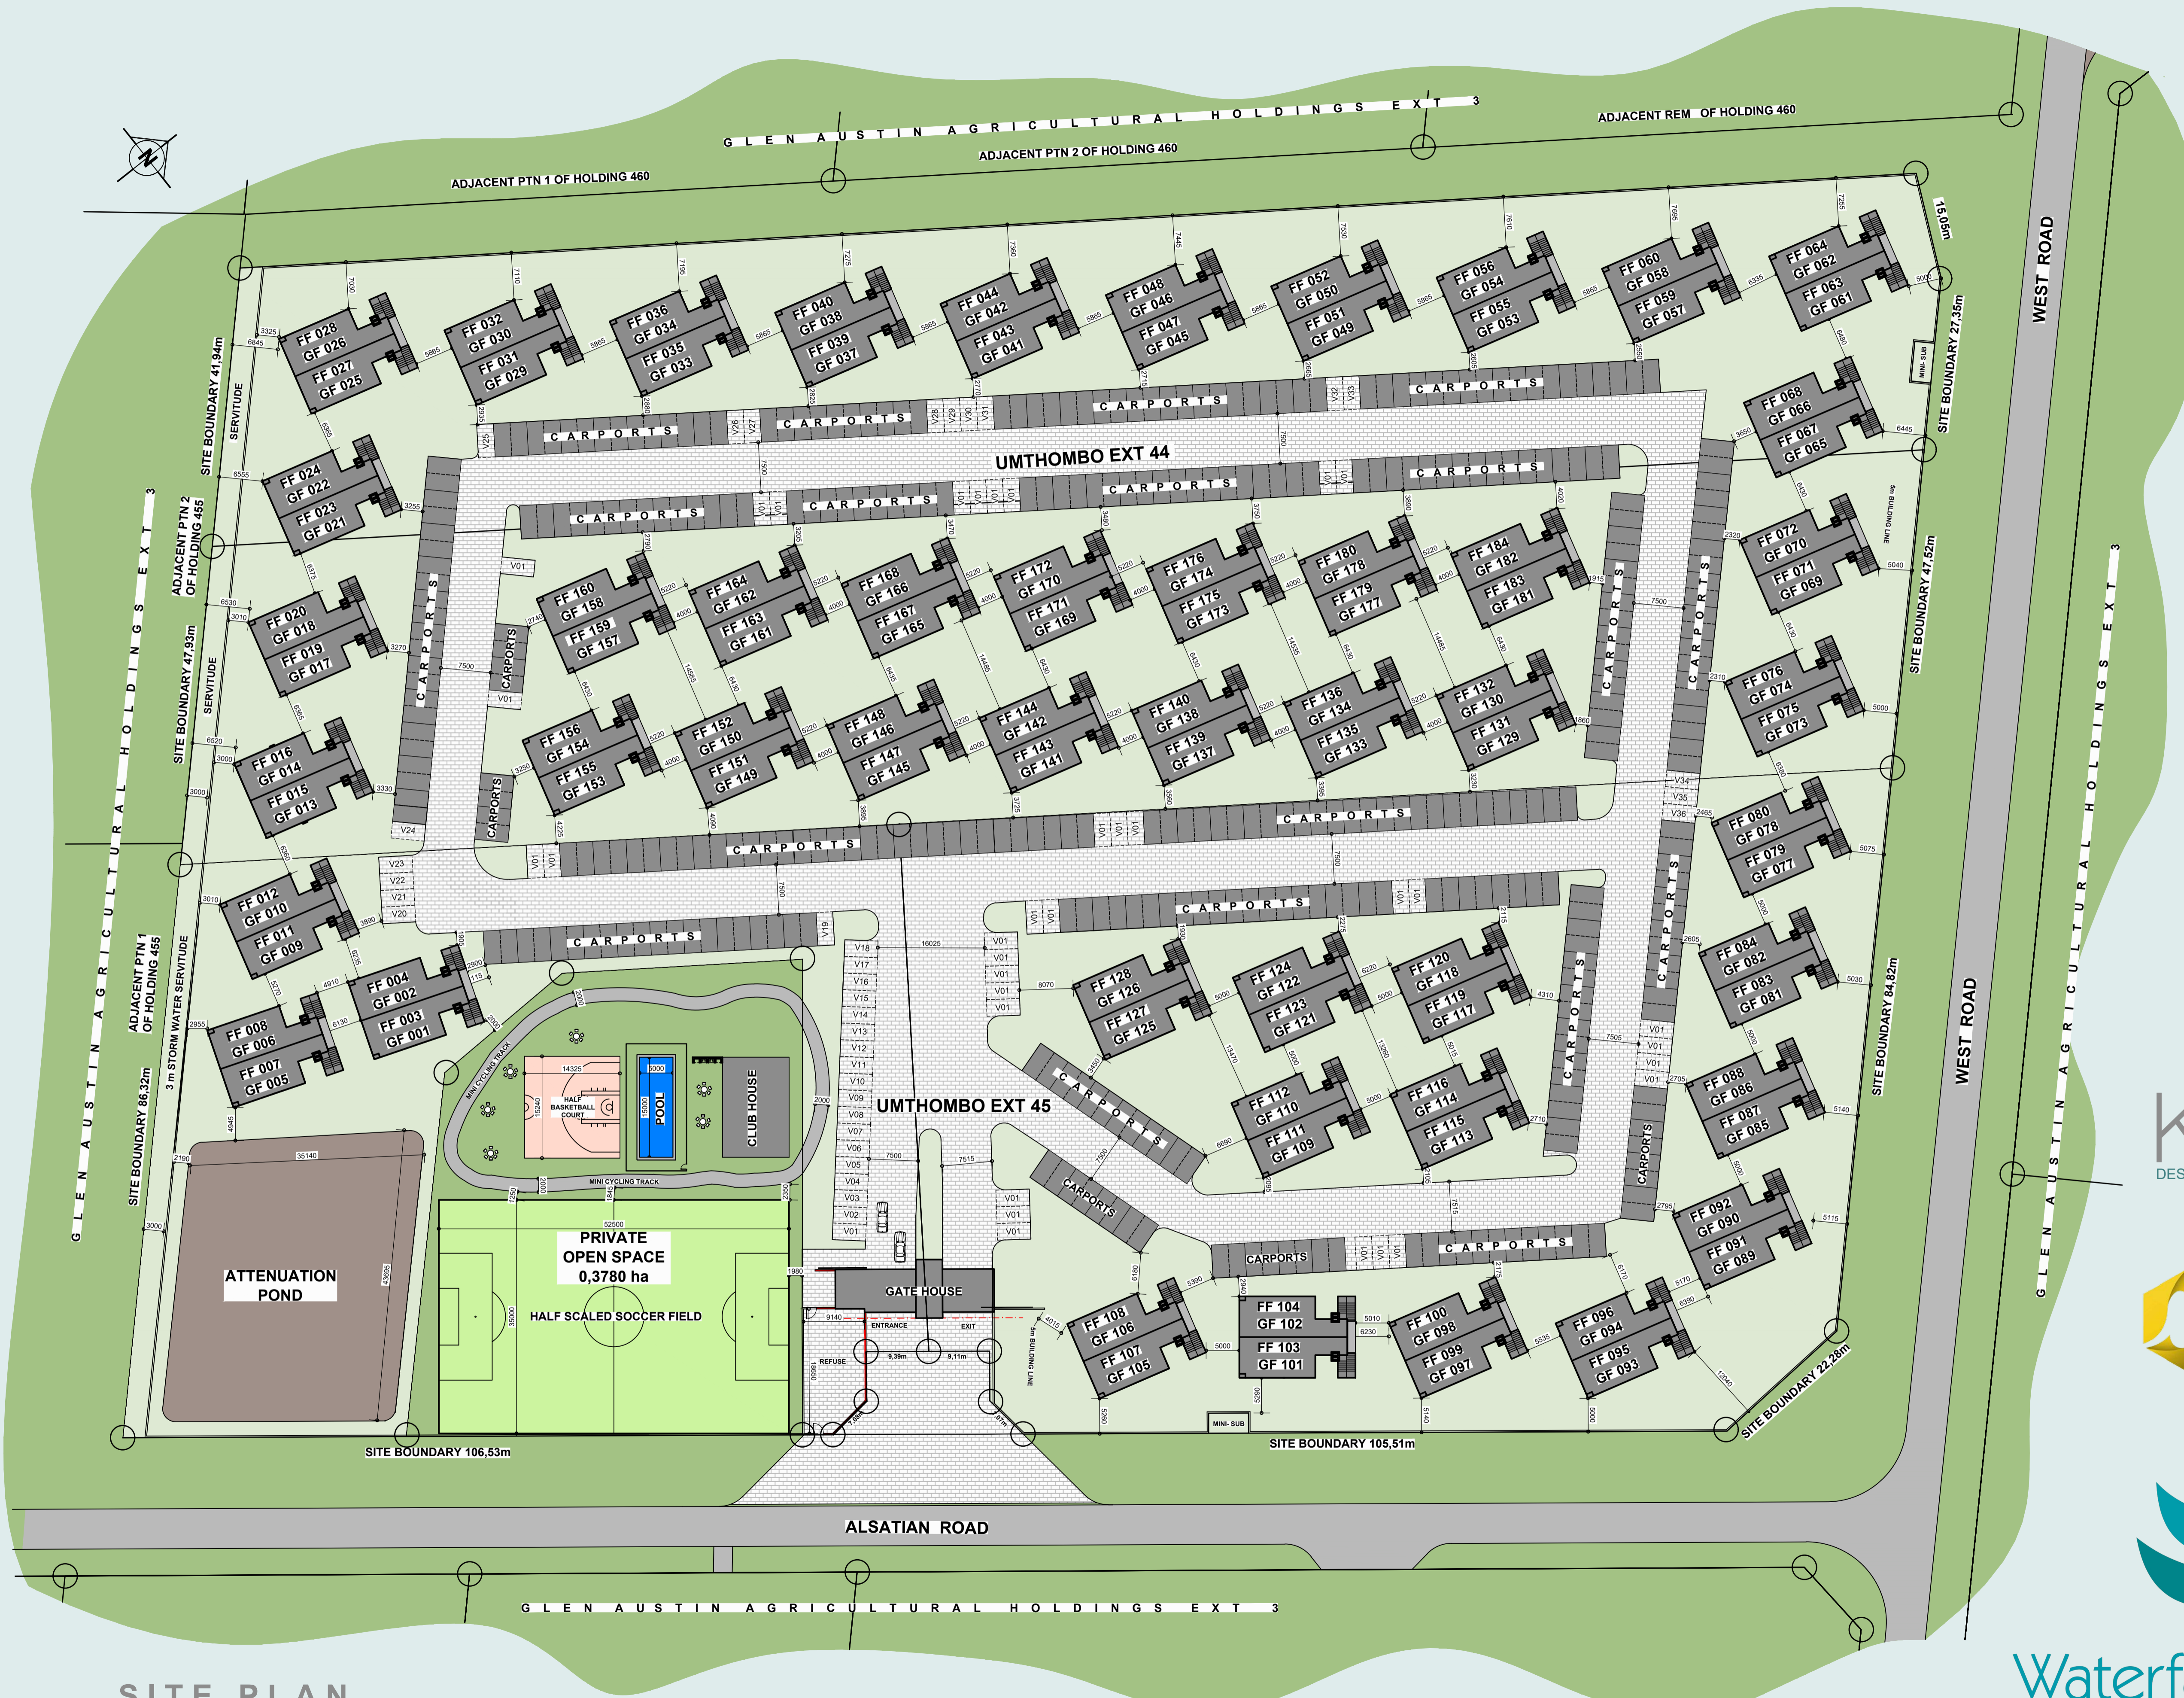

PROPOSED NEW TOWNHOUSE DEVELOPMENT ON UMTHOMBO EXT 44 & 45

SITE PLAN
NOT TO SCALE

Waterfall Manor