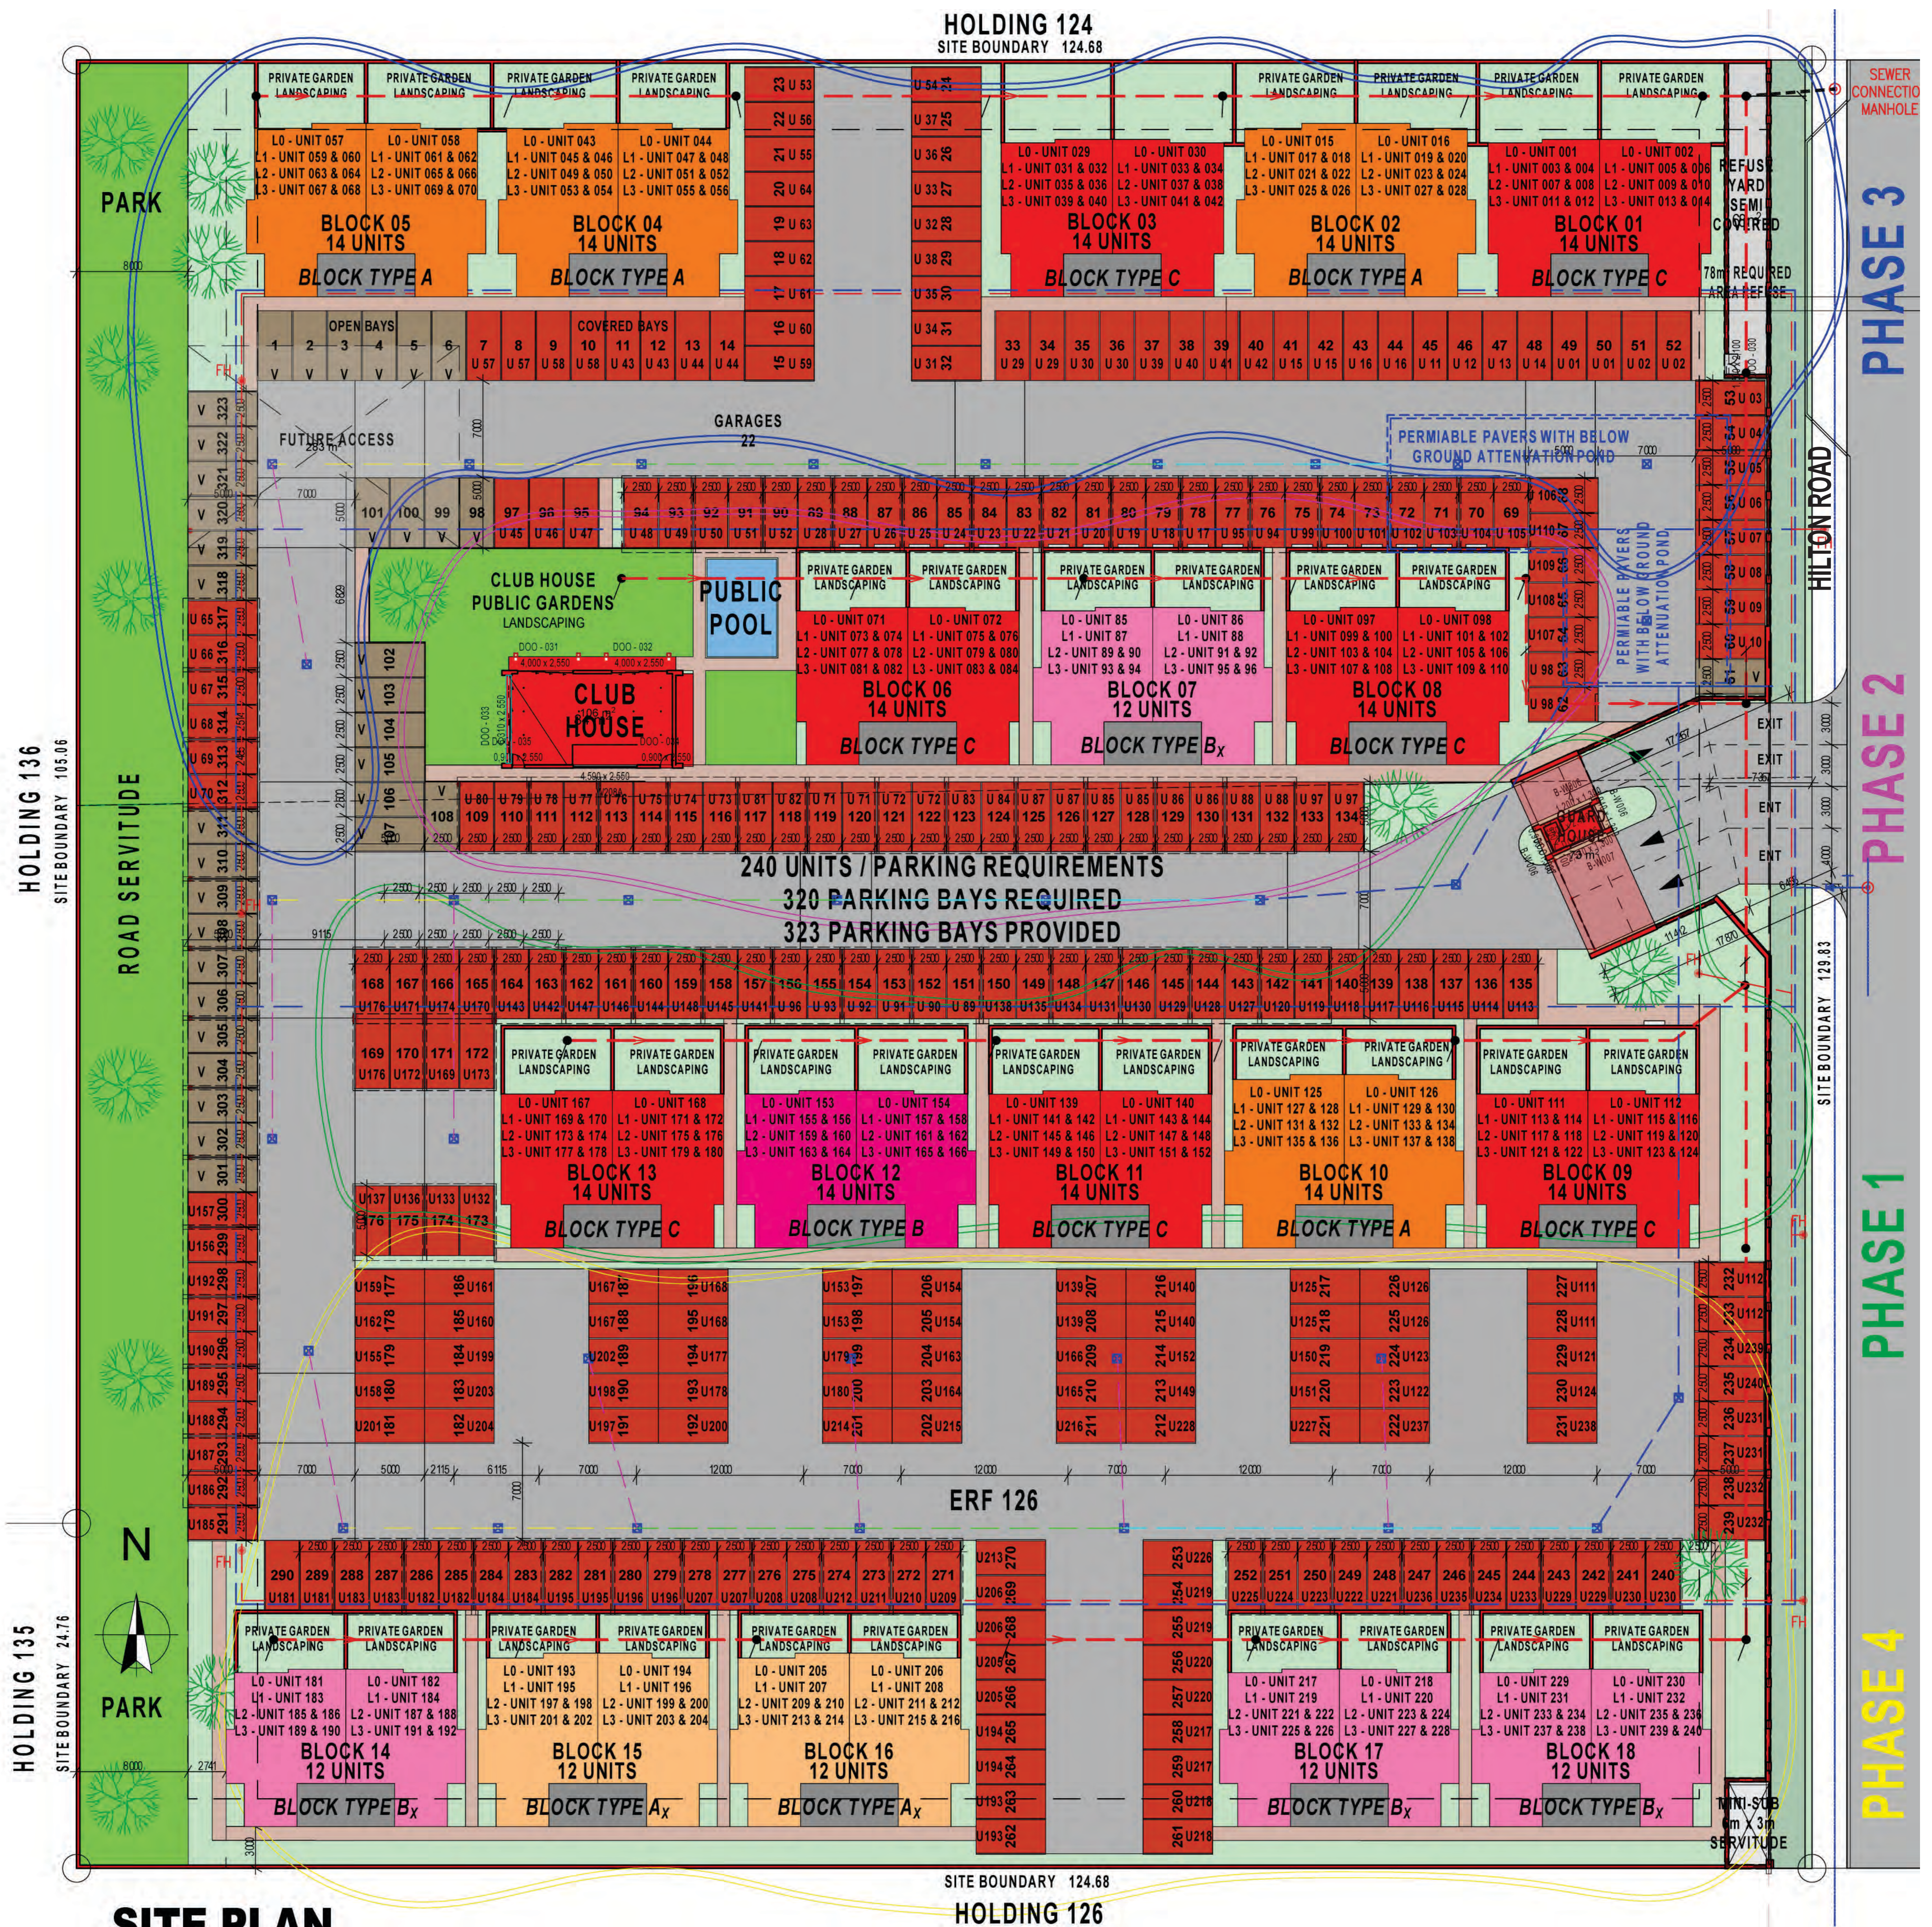

# SITE PLAN

## SITE PLAN

SCALE 1:300

# 125 | ON HILTON

Wellspring Properties  
 a smart move