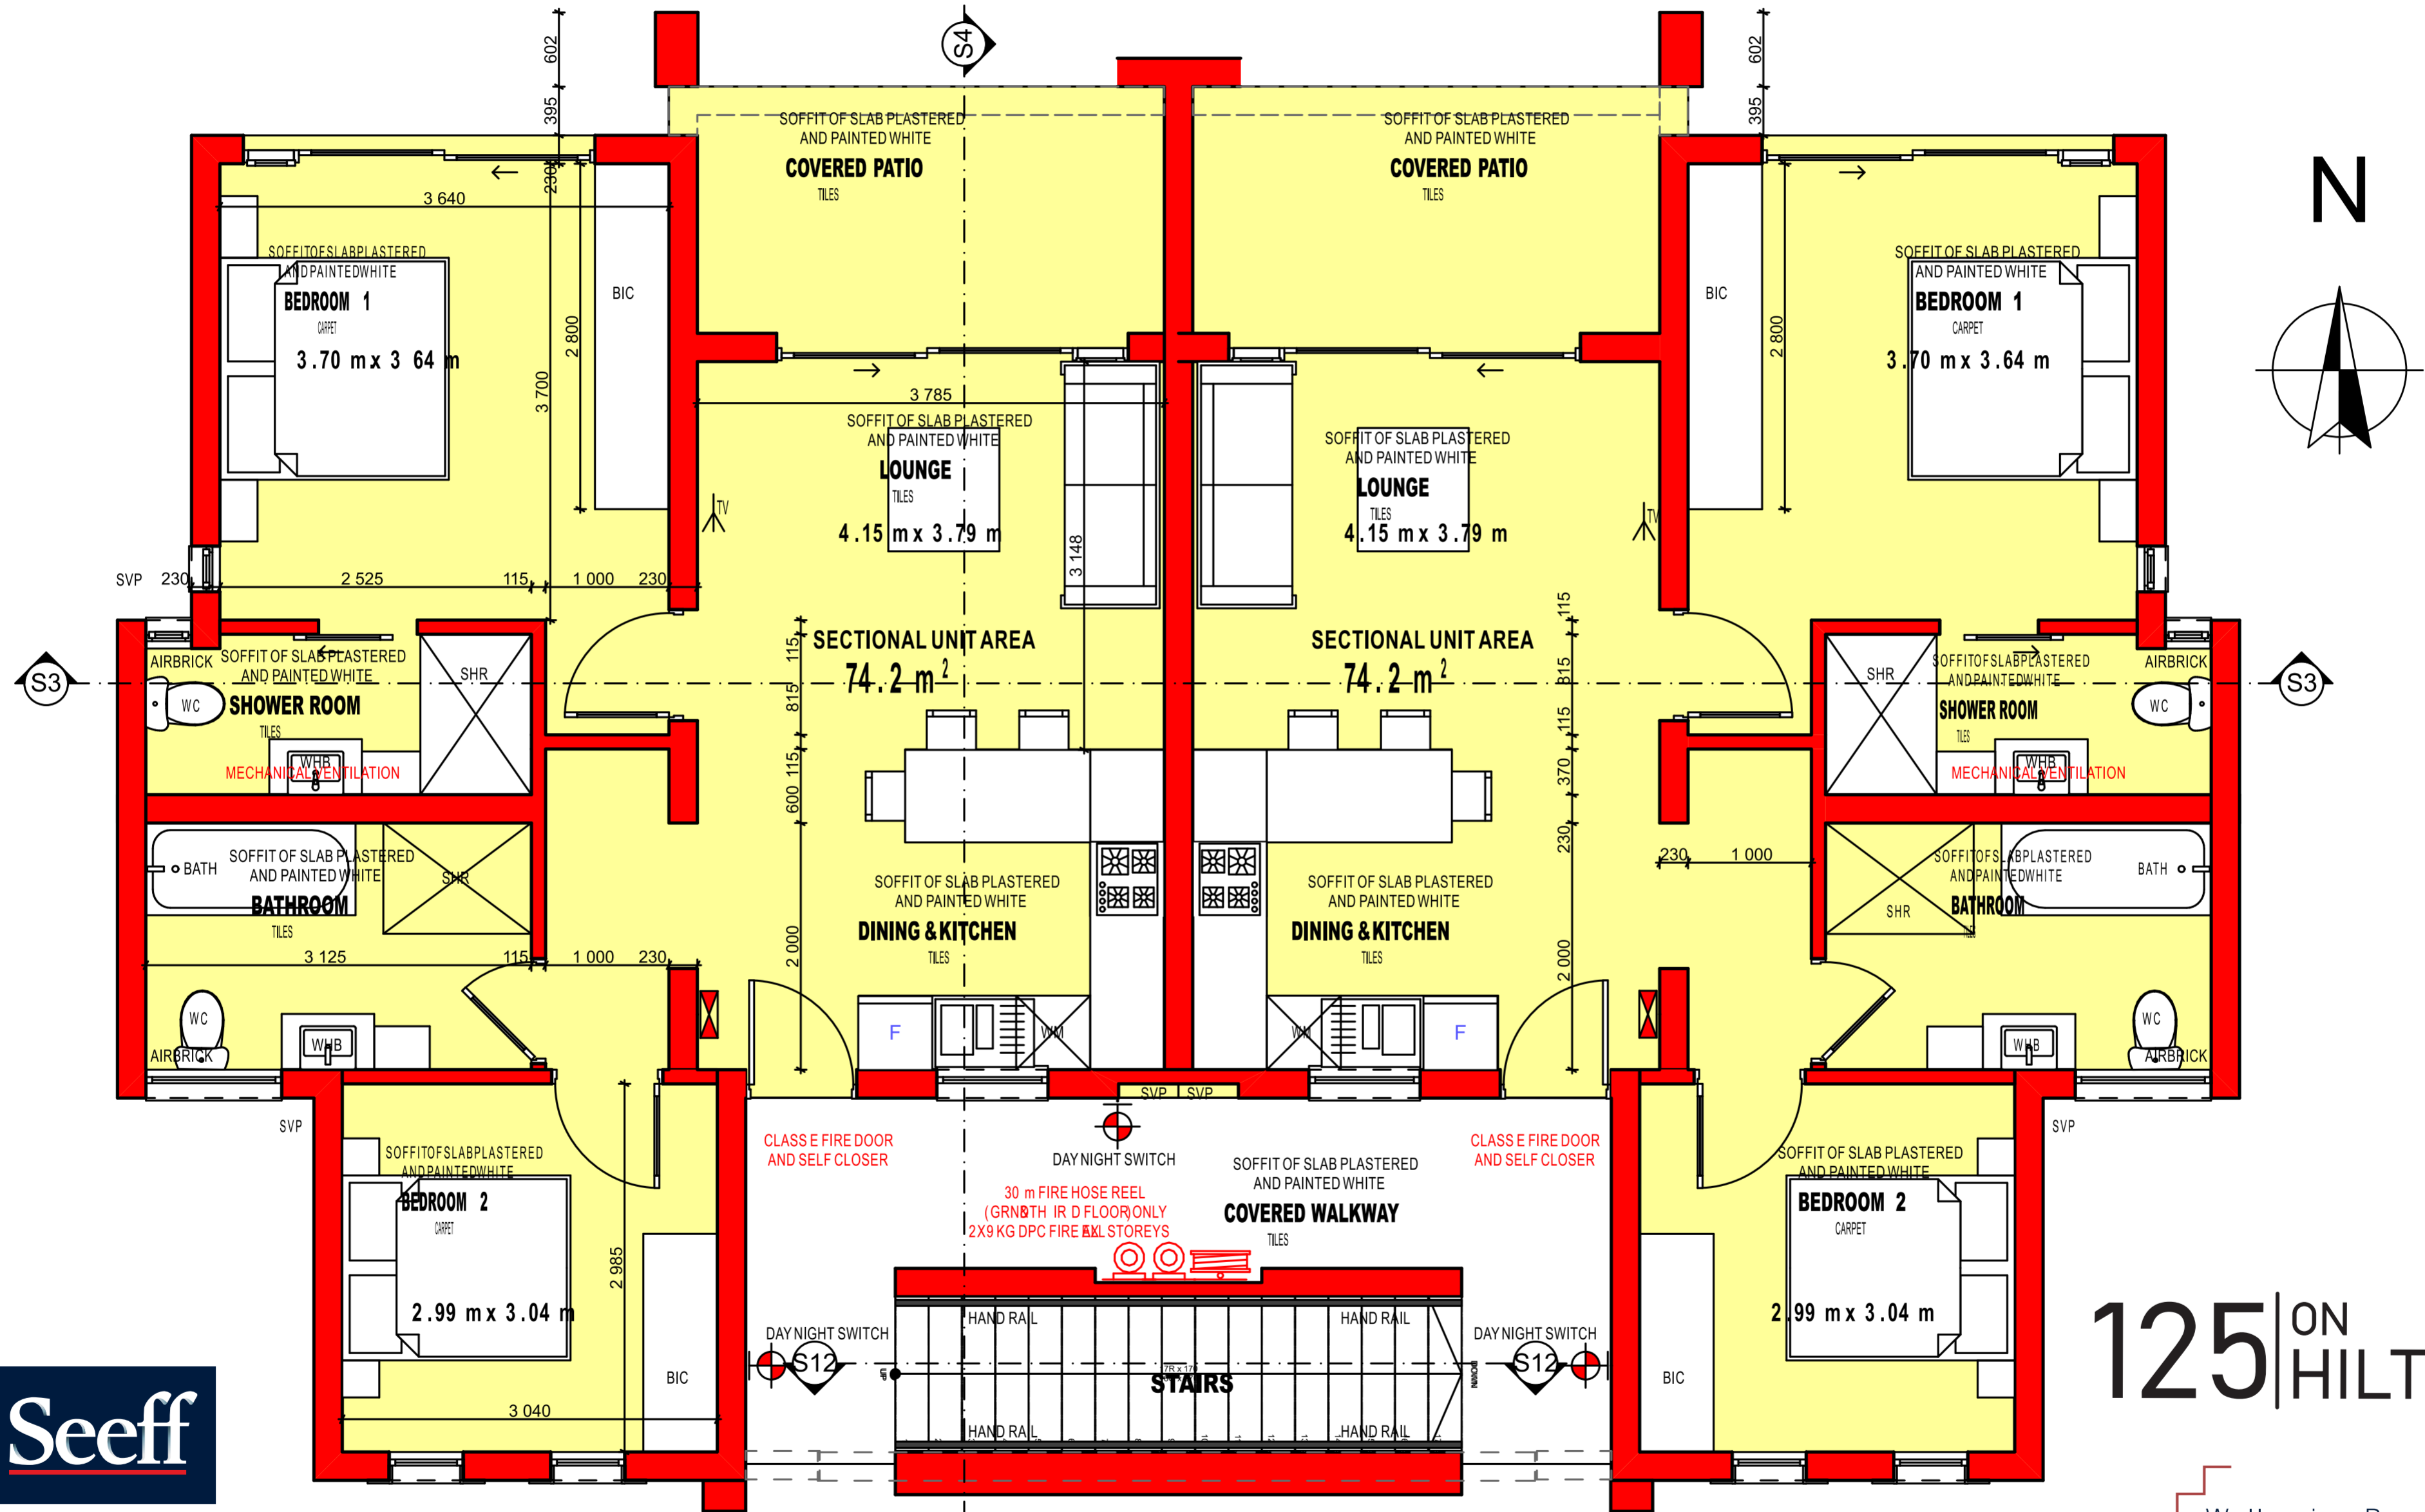

BLOCK TYPE B

GROUND STORY
TYPE F - 2 BEDROOM x 2 BATHROOM
74.2m²

125 ON HILTON

Wellspring Properties
a smart move