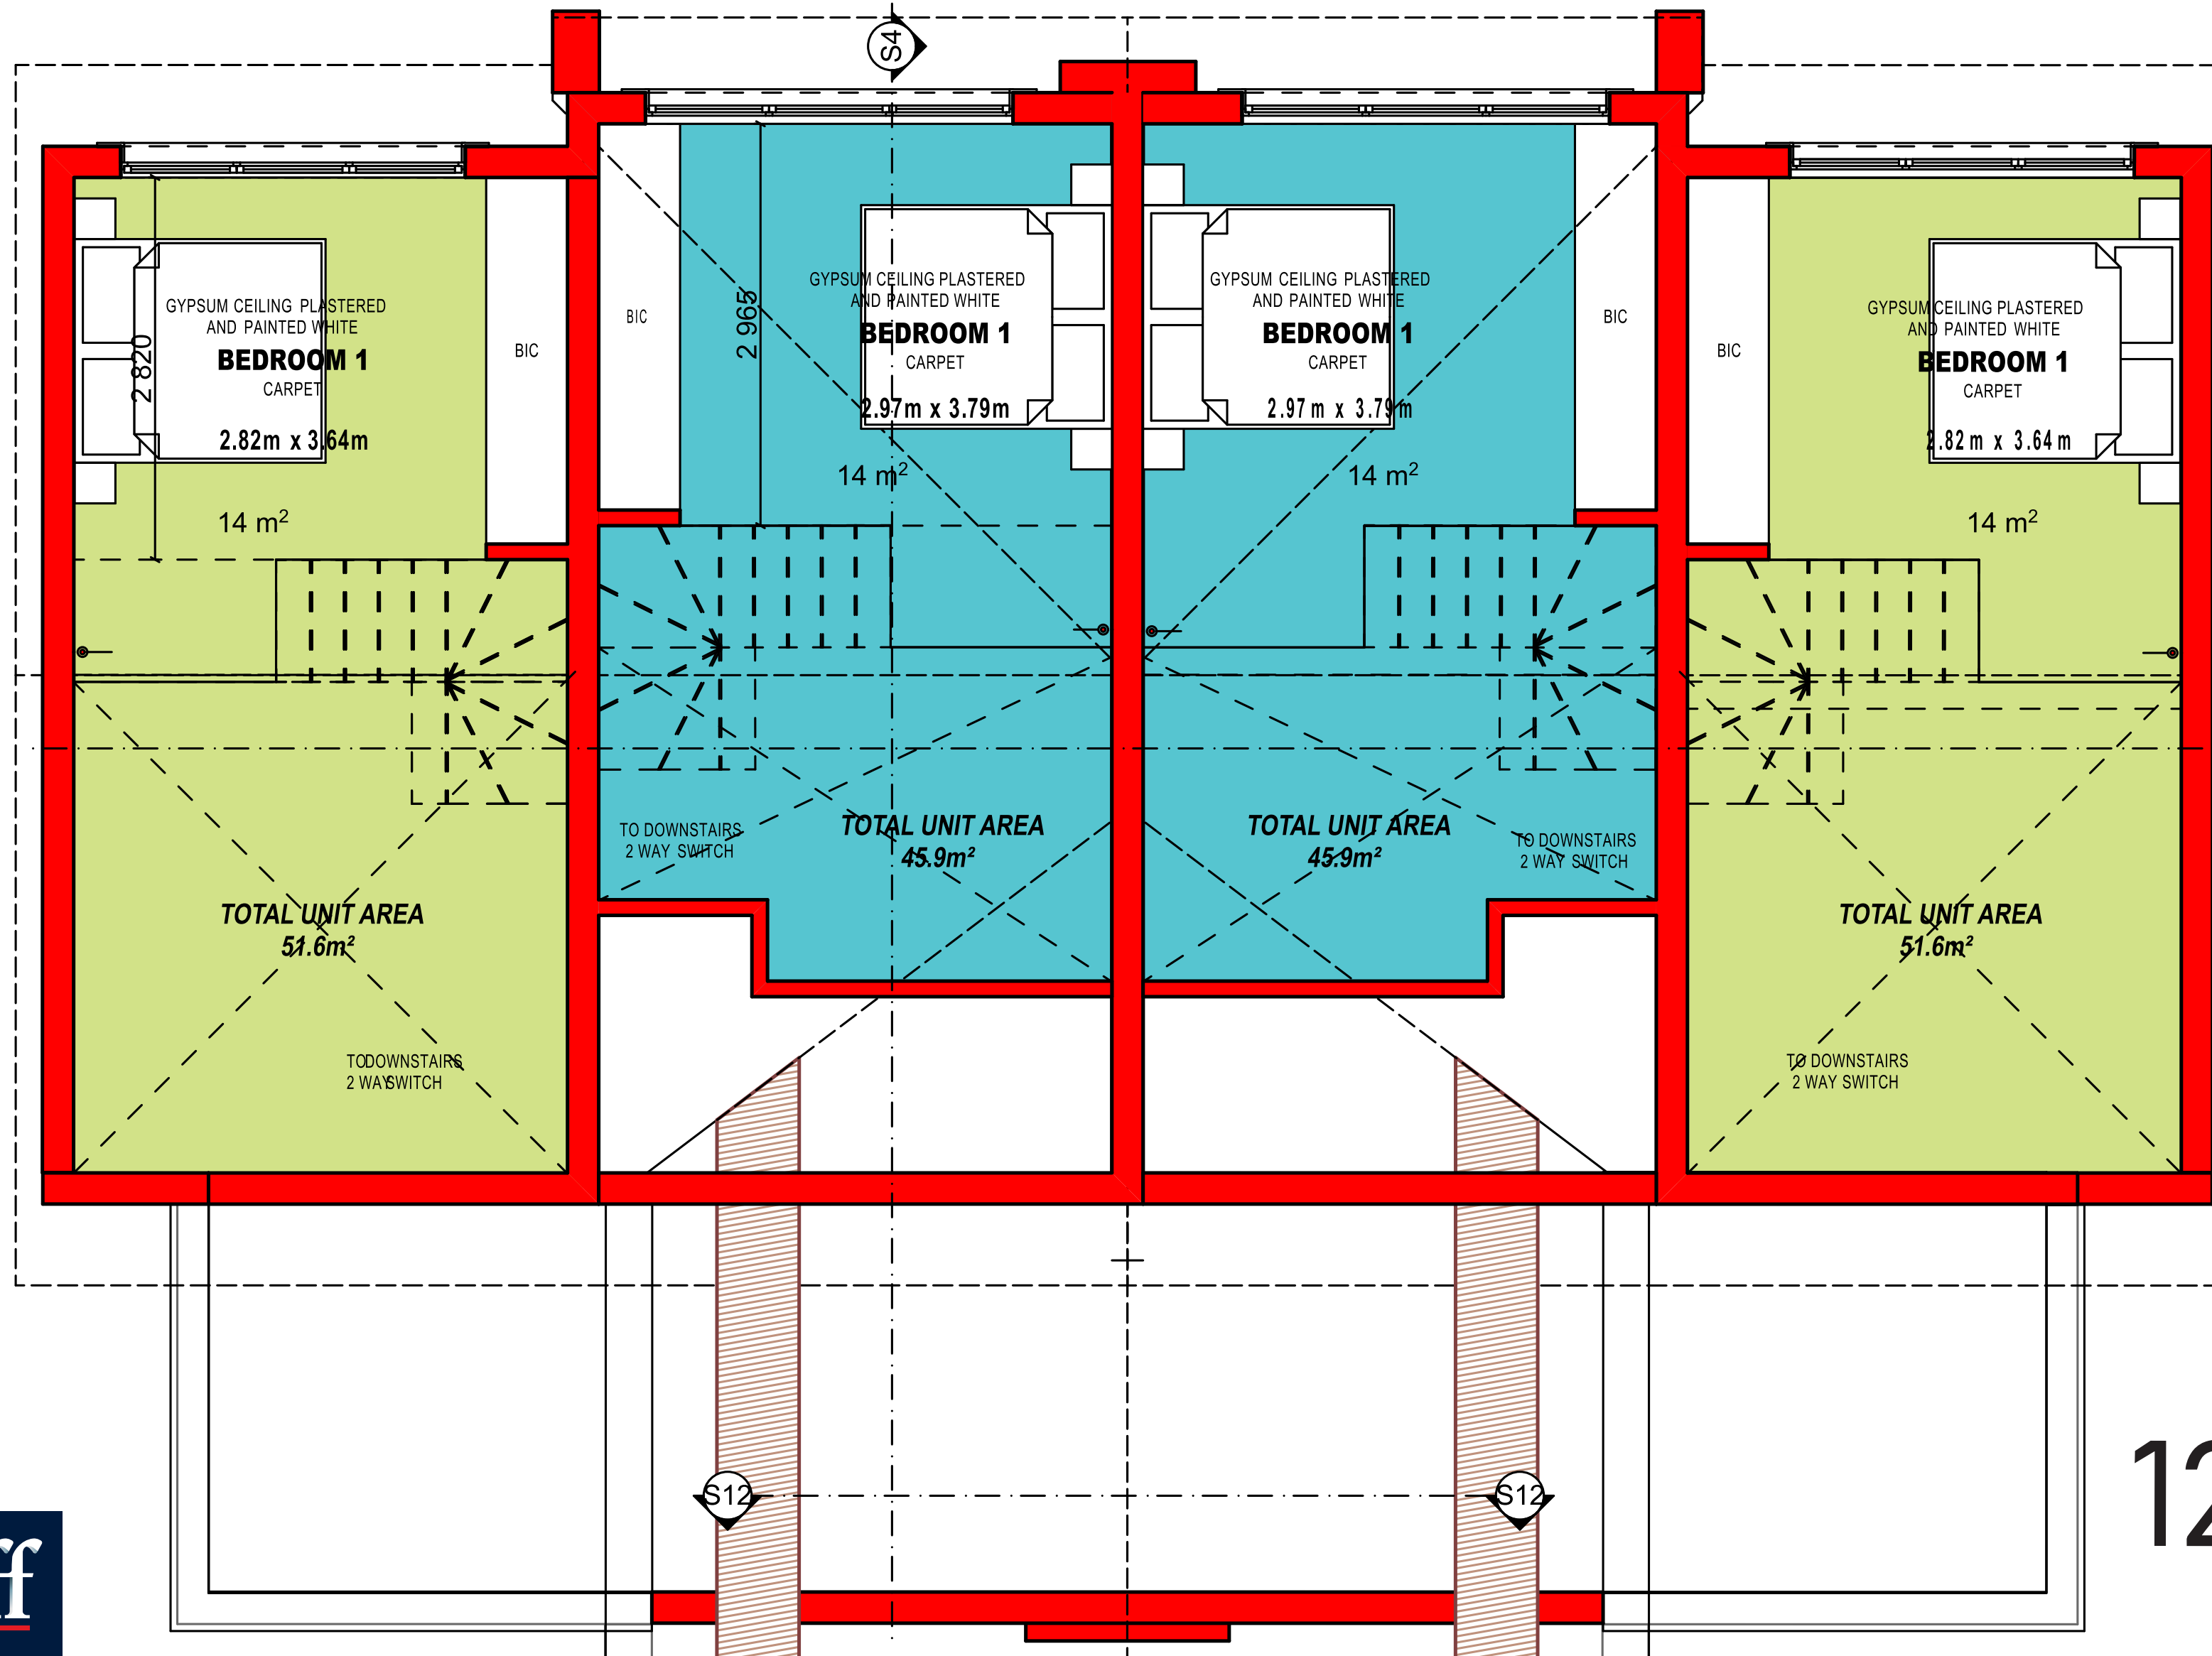

# BLOCK TYPE B & C

**FOURTH STORY**  
TYPE A Loft & B Loft - 1 BEDROOM x 1 BATHROOM  
A Loft - 45.9m<sup>2</sup> B Loft - 51.6m<sup>2</sup>

125 ON HILTON

Wellspring Properties  
a smart move