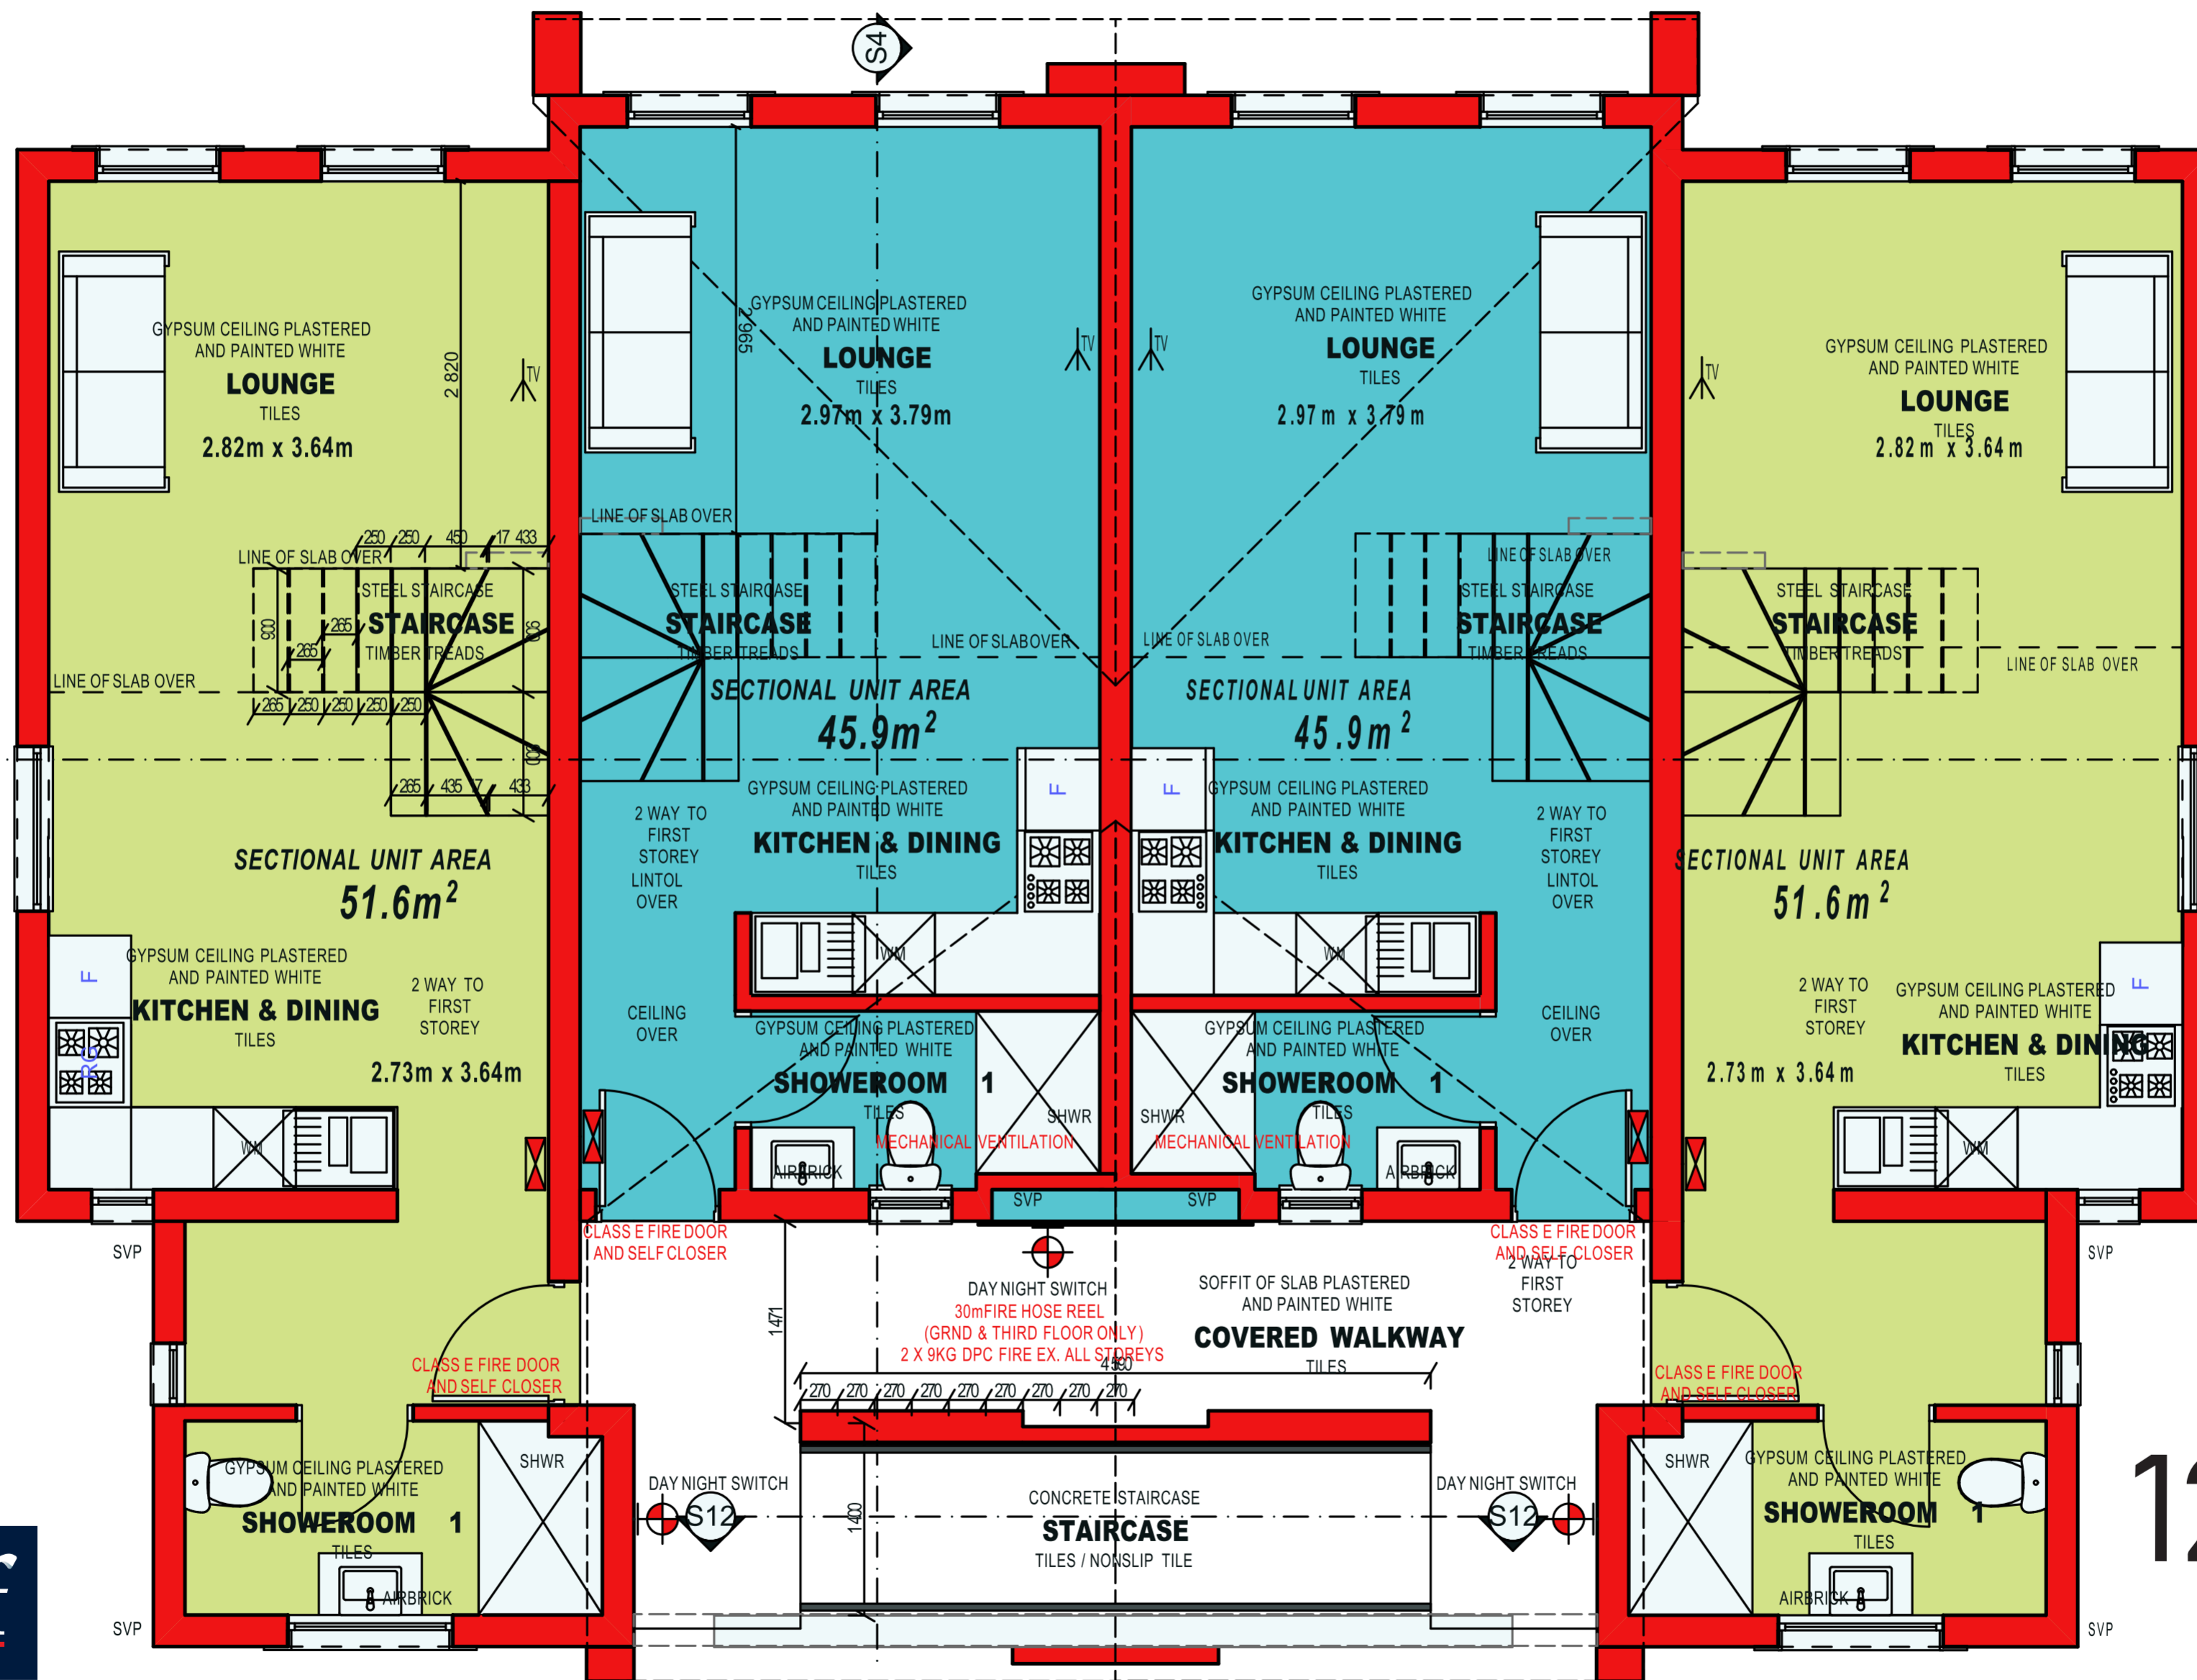

BLOCK TYPE B & C

THIRD STORY
 TYPE A Loft & B Loft - 1 BEDROOM x 1 BATHROOM
 A Loft - 45.9m² B Loft - 51.6m²

125 ON HILTON

Wellspring Properties
 a smart move