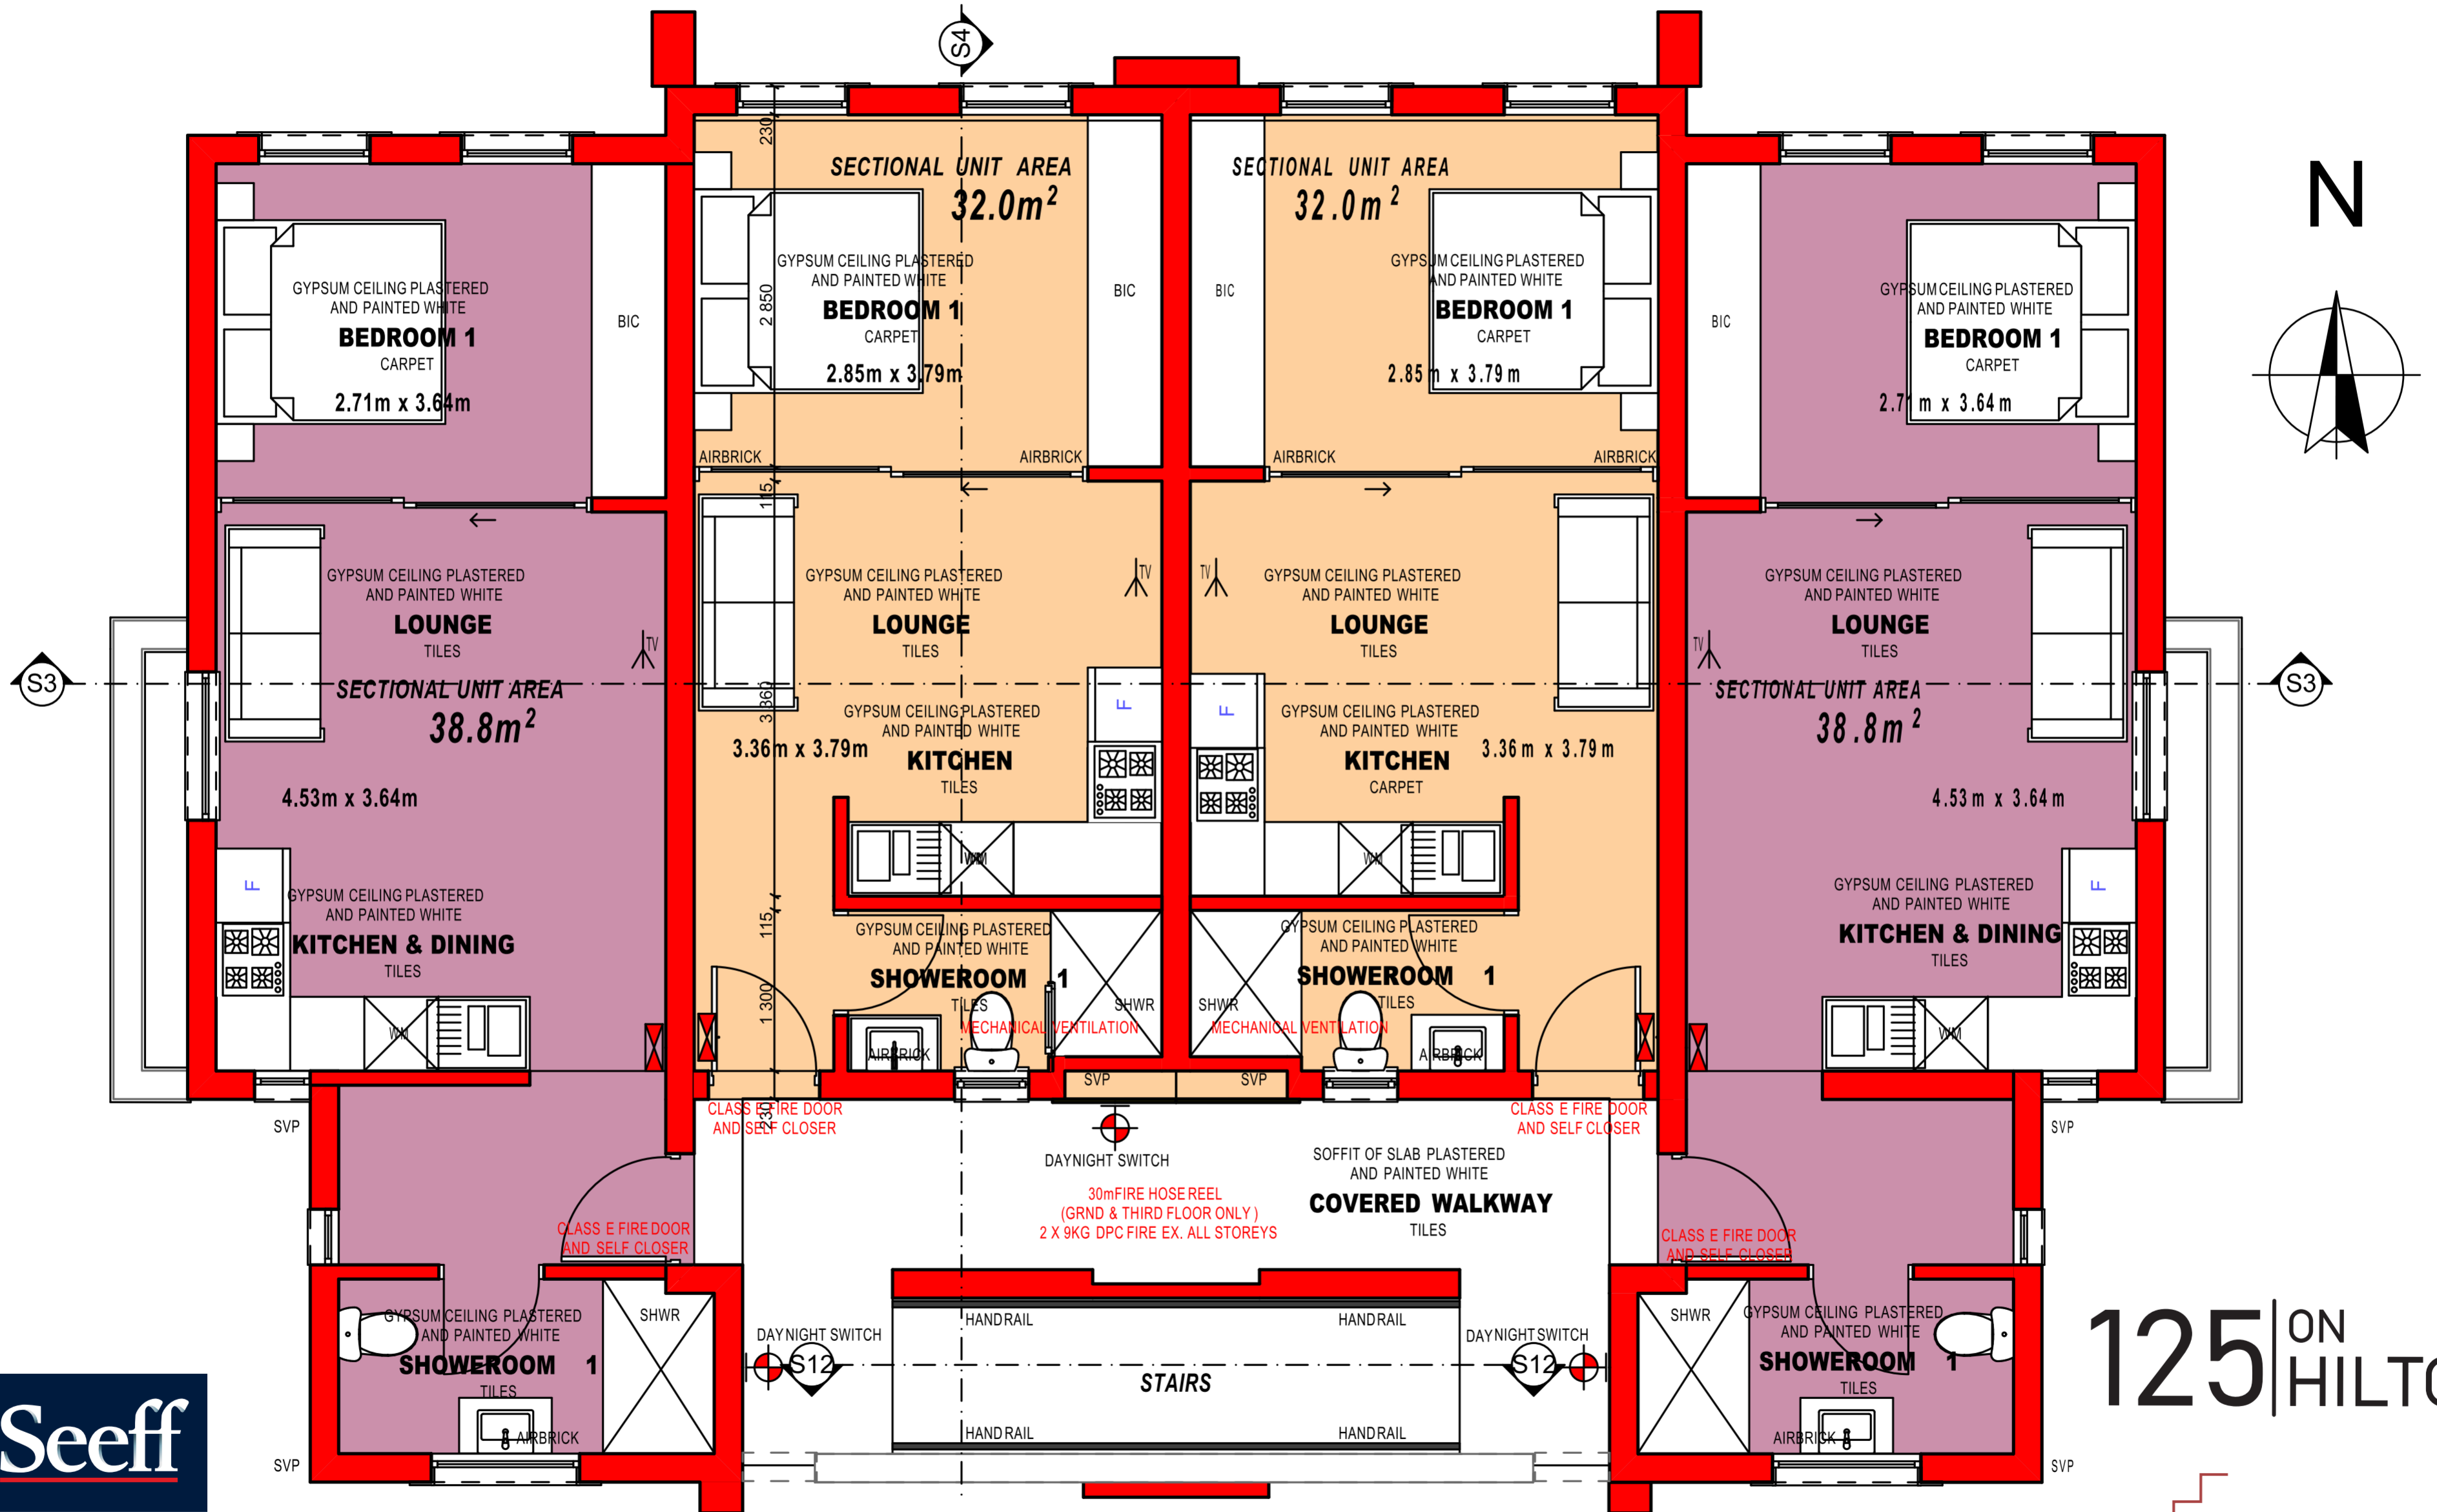

BLOCK TYPE B & C

FIRST & SECOND STORY

TYPE A & B - STUDIO
A - 32m² B - 38.8m²

N

S3

S3

CLASS E FIRE DOOR AND SELF CLOSER

CLASS E FIRE DOOR AND SELF CLOSER

CLASS E FIRE DOOR AND SELF CLOSER

CLASS E FIRE DOOR AND SELF CLOSER

DAY/NIGHT SWITCH
30m FIRE HOSE REEL (GRND & THIRD FLOOR ONLY)
2 X 9KG DPC FIRE EX. ALL STOREYS

S12

S12

125 ON HILTON

Wellspring Properties
a smart move