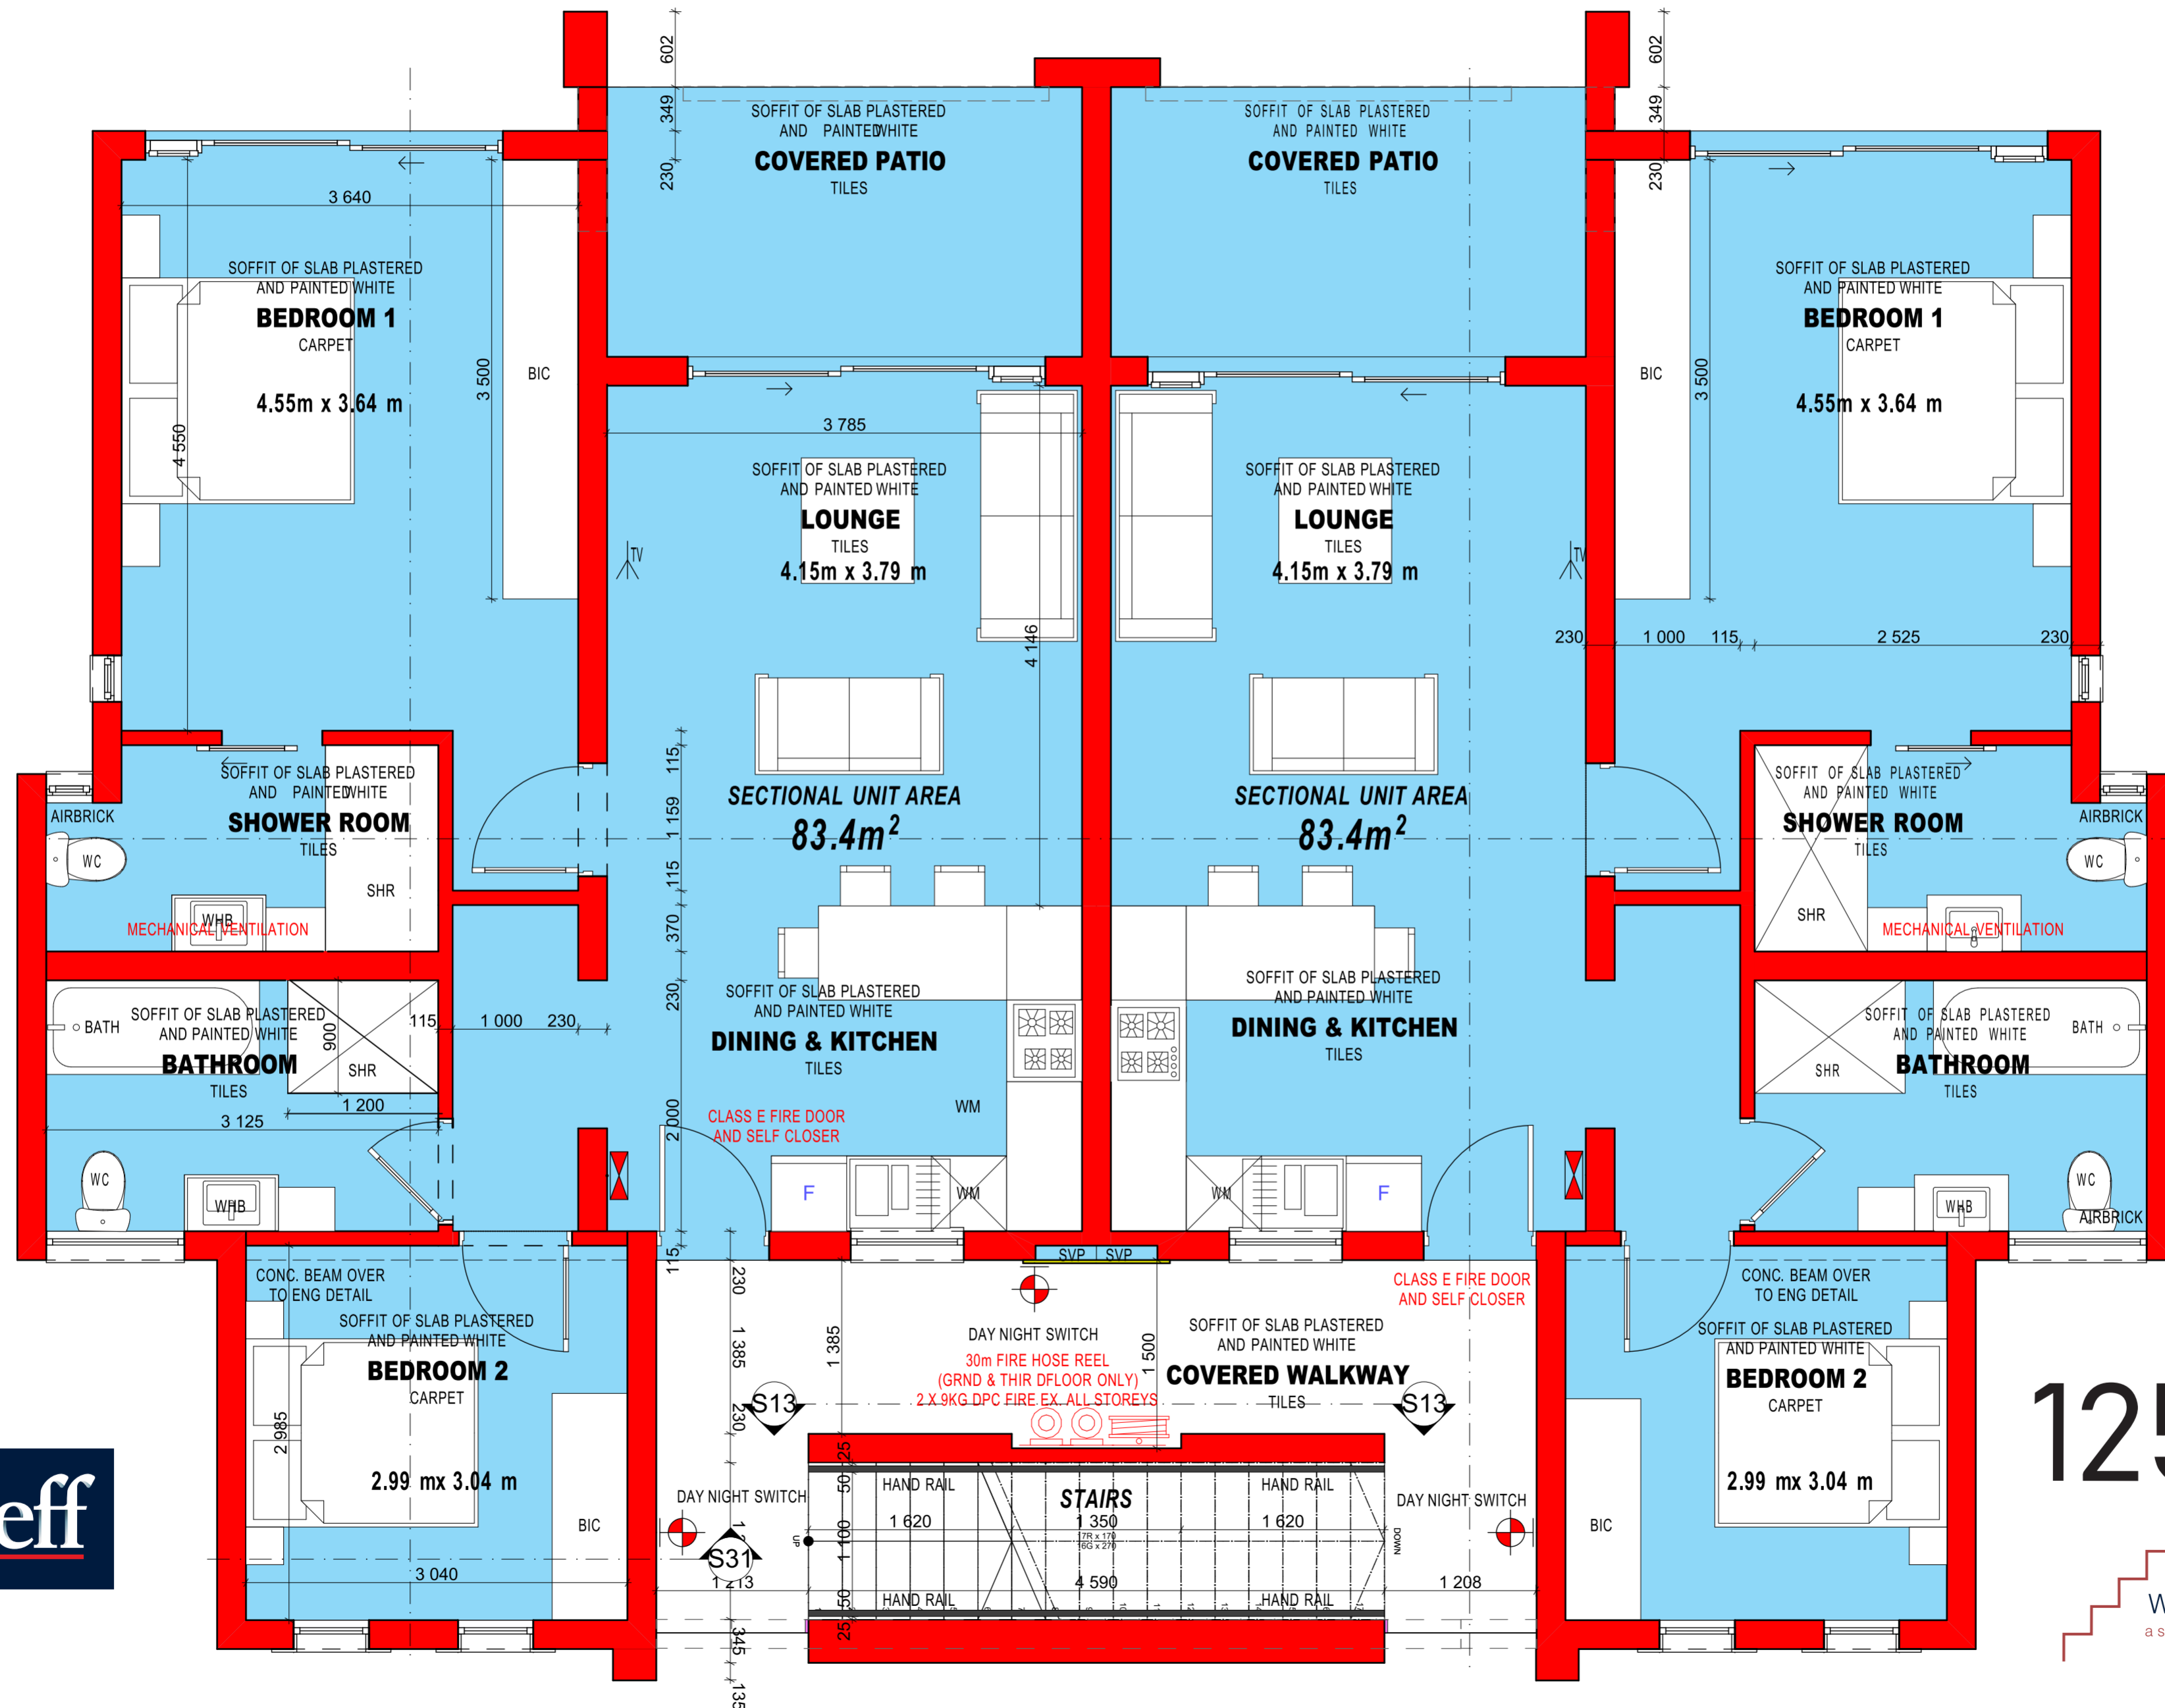

# BLOCK TYPE A

**GROUND STORY**  
 TYPE G - 2 BEDROOM x 2 BATHROOM  
**83.4m<sup>2</sup>**

**125** ON HILTON

Wellspring Properties  
 a smart move