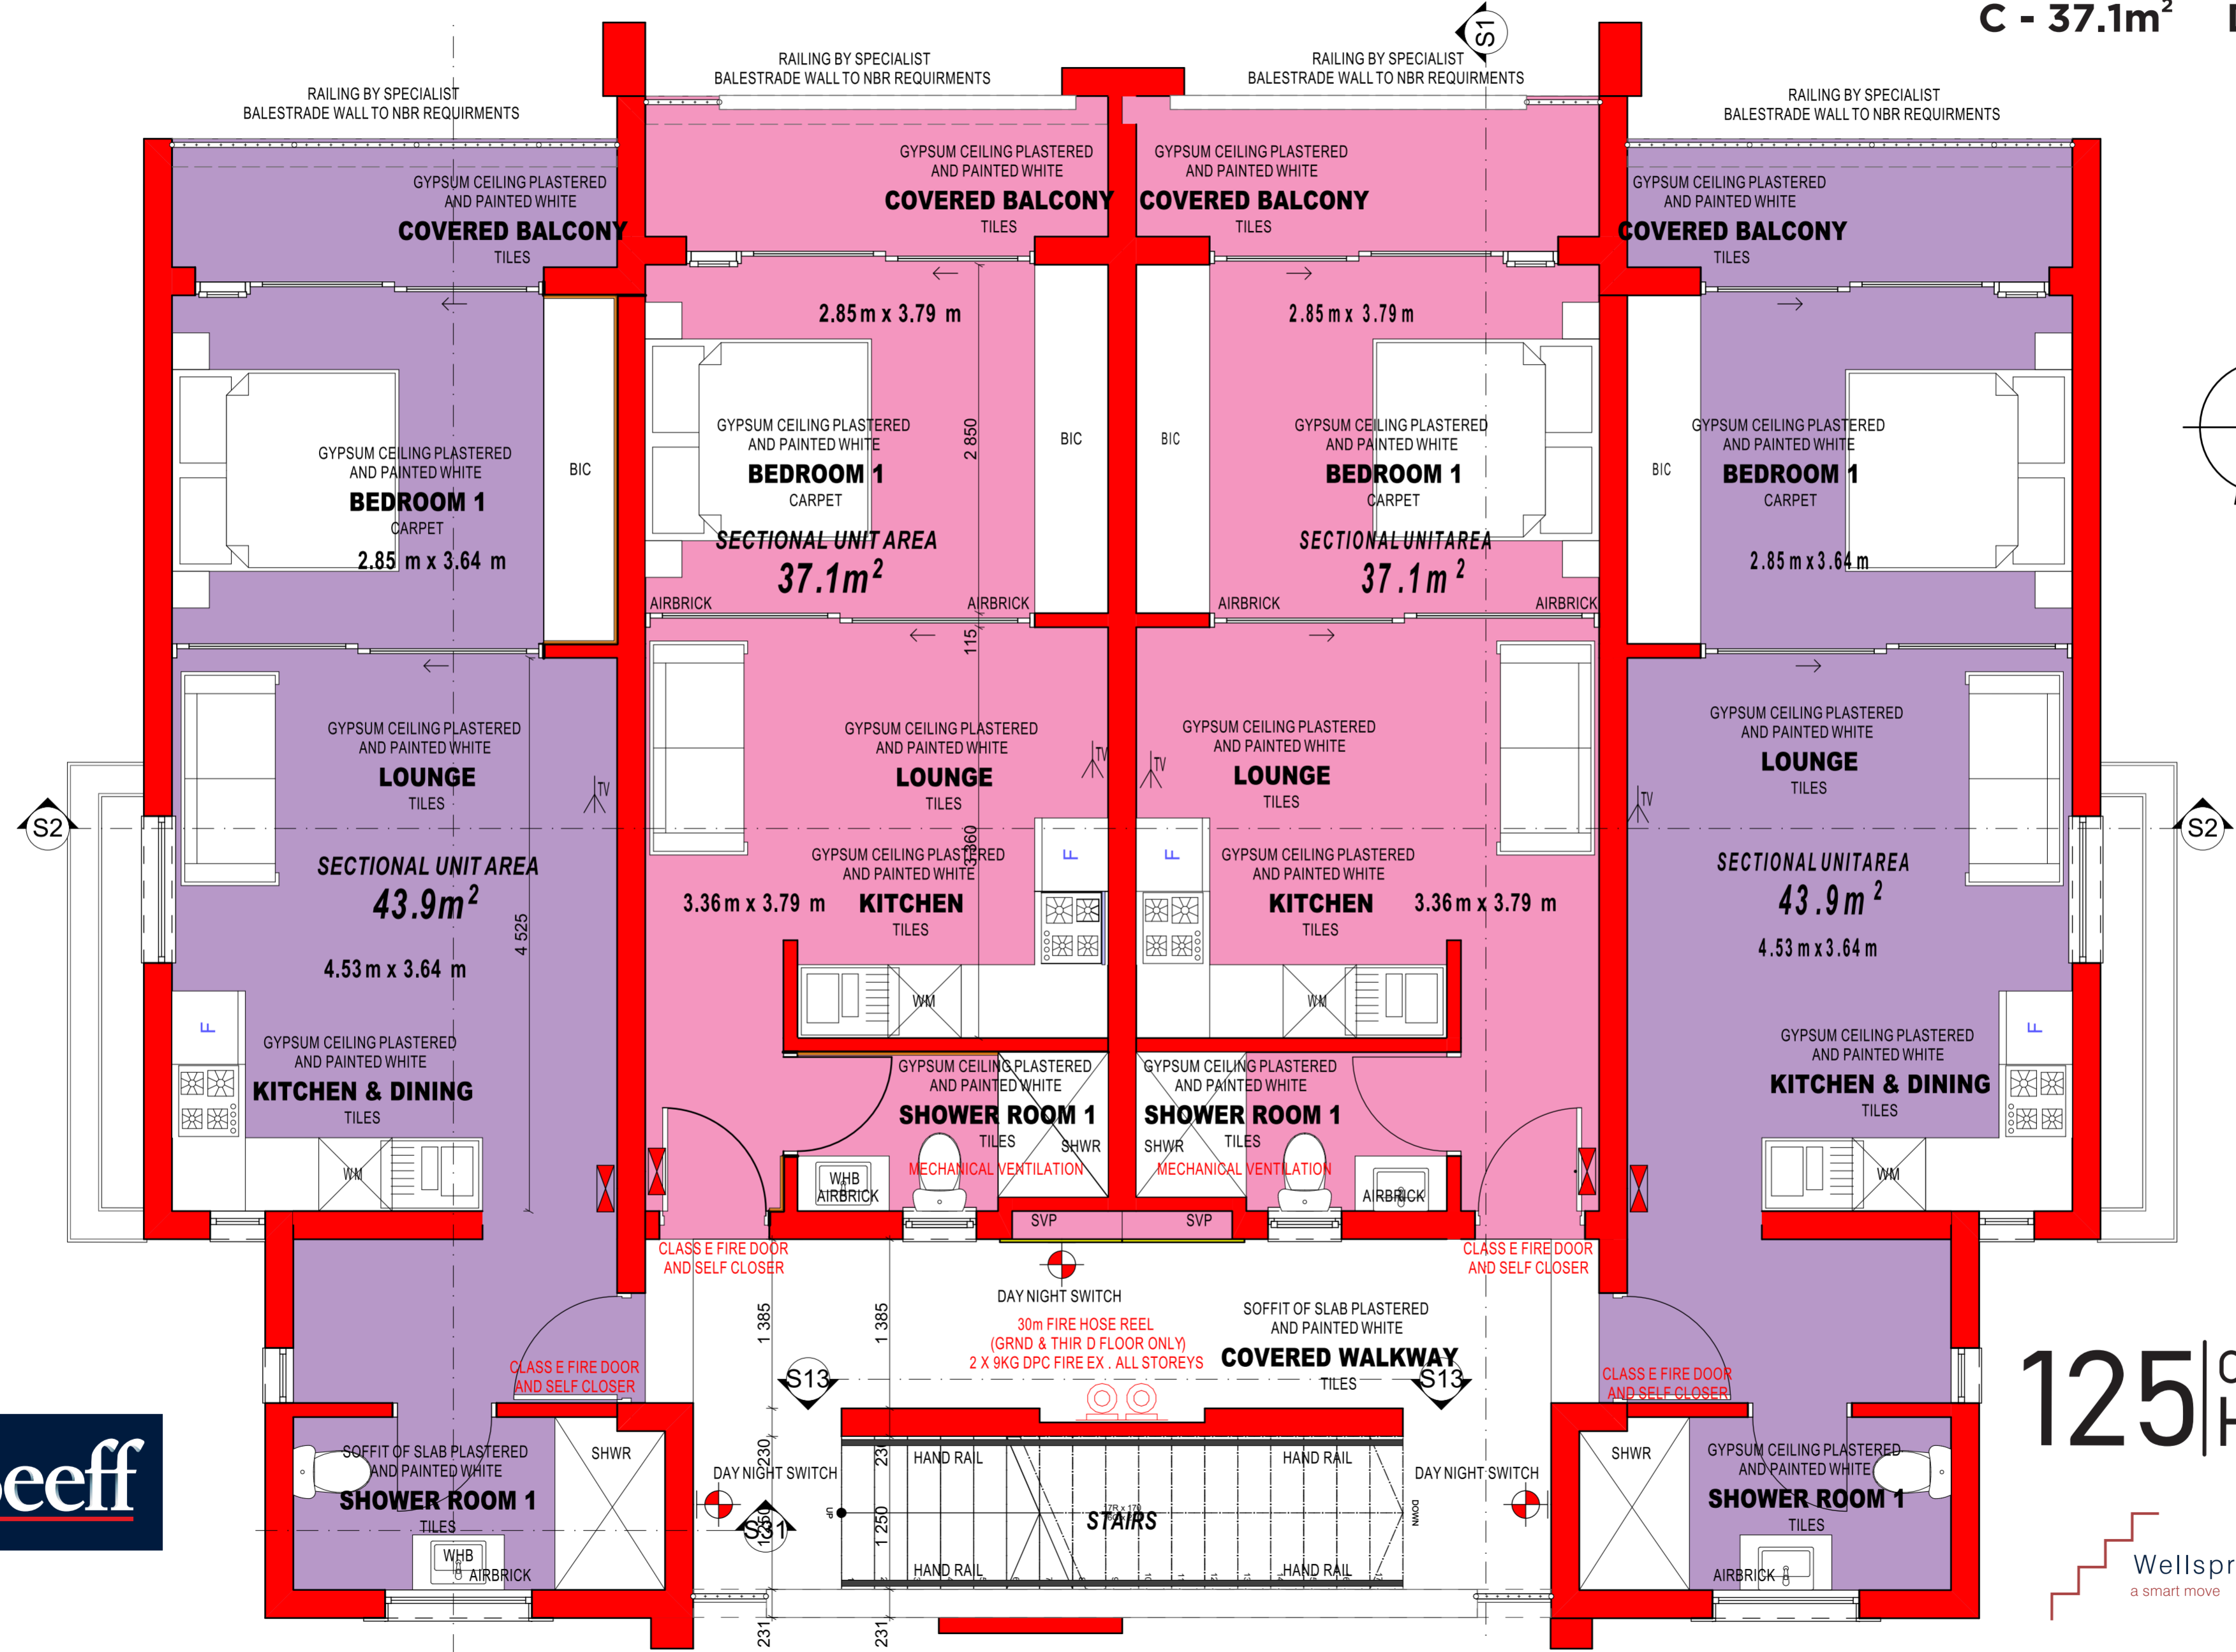

# BLOCK TYPE A

## FIRST, SECOND & THIRD STORY

TYPE C & D - 1 BEDROOM x 1 BATHROOM  
**C - 37.1m<sup>2</sup> D - 43.9m<sup>2</sup>**

**125** ON HILTON

Wellspring Properties  
 a smart move