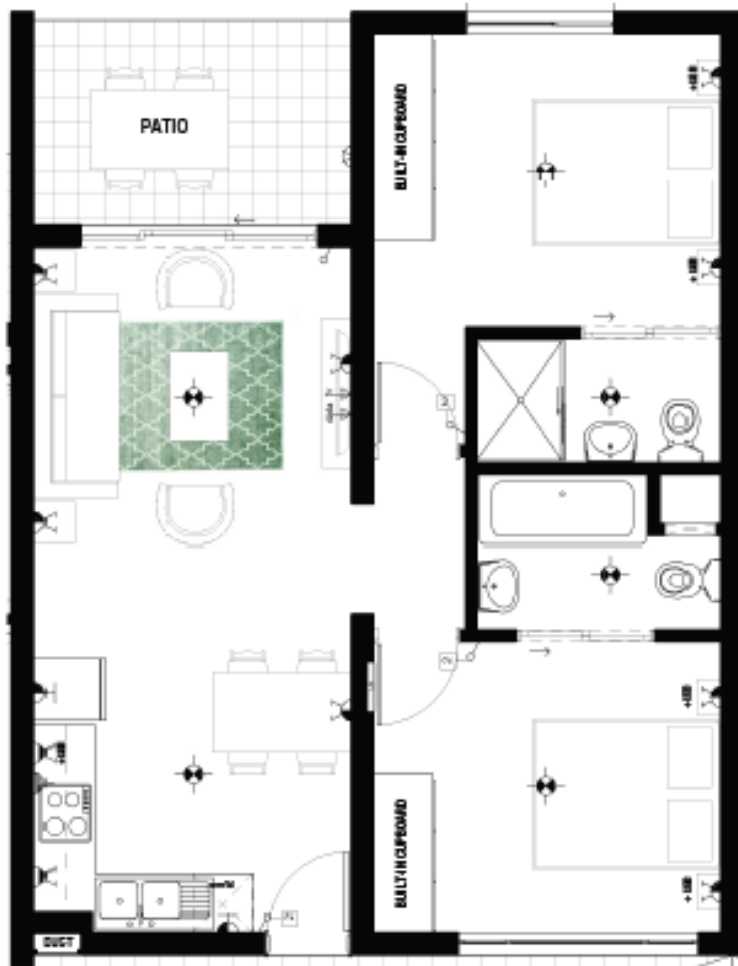

# APARTMENT FLOOR PLAN

## TYPE B4 - GROUND, FIRST, SECOND & THIRD FLOOR

### 2 Bedroom 2 Bathroom

Apartment Area	58.19m <sup>2</sup>
Covered Patio / Balcony	6.14m <sup>2</sup>
<b>TOTAL AREA</b>	<b>64.32m<sup>2</sup></b>