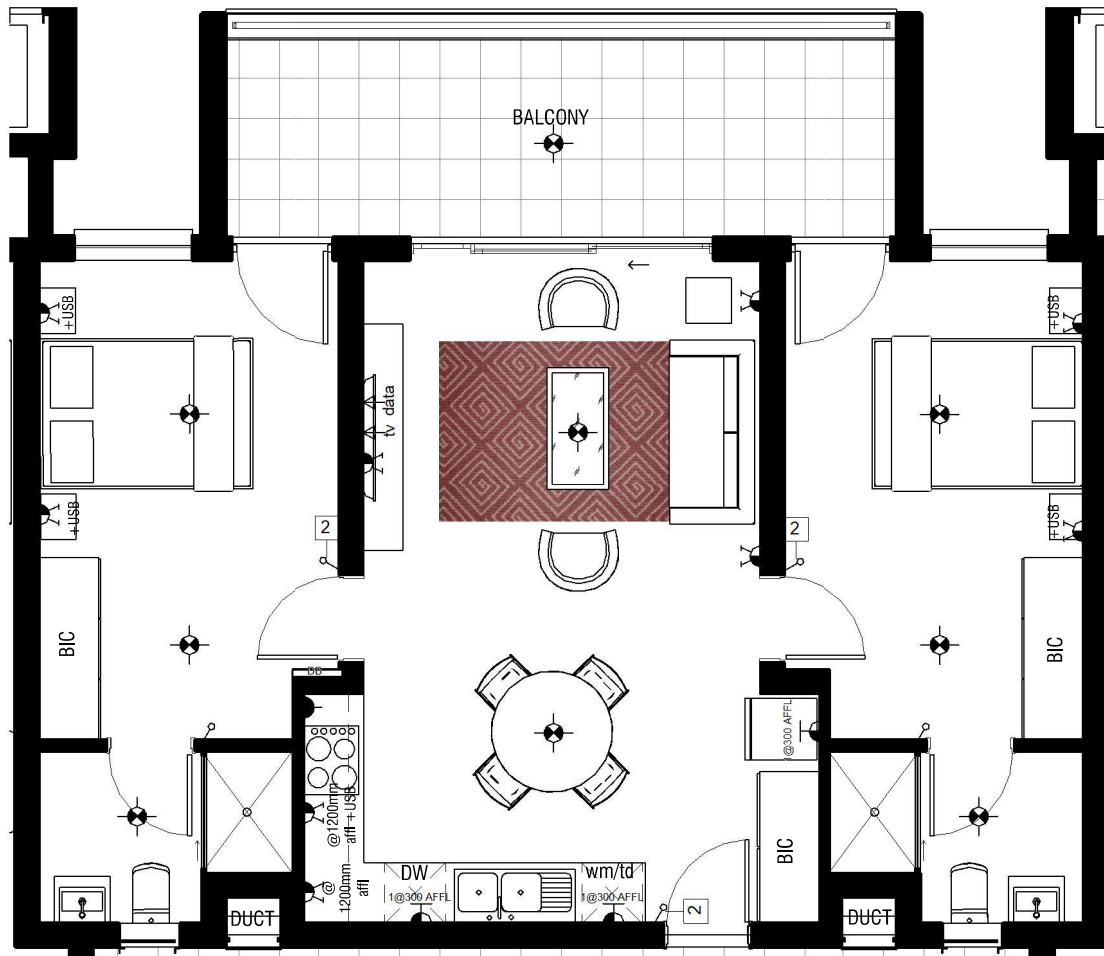

# BLOCK B3 APARTMENT I-B3

THIRD FLOOR\_2-BED 2-BATH APARTMENT

THABA-ECO VILLAGE

KLIPRIVIER CAUTENG

APARTMENT-I	
Name	Area
APARTMENT-I	73 m <sup>2</sup>
BALCONY-I	15 m <sup>2</sup>
	88 m <sup>2</sup>