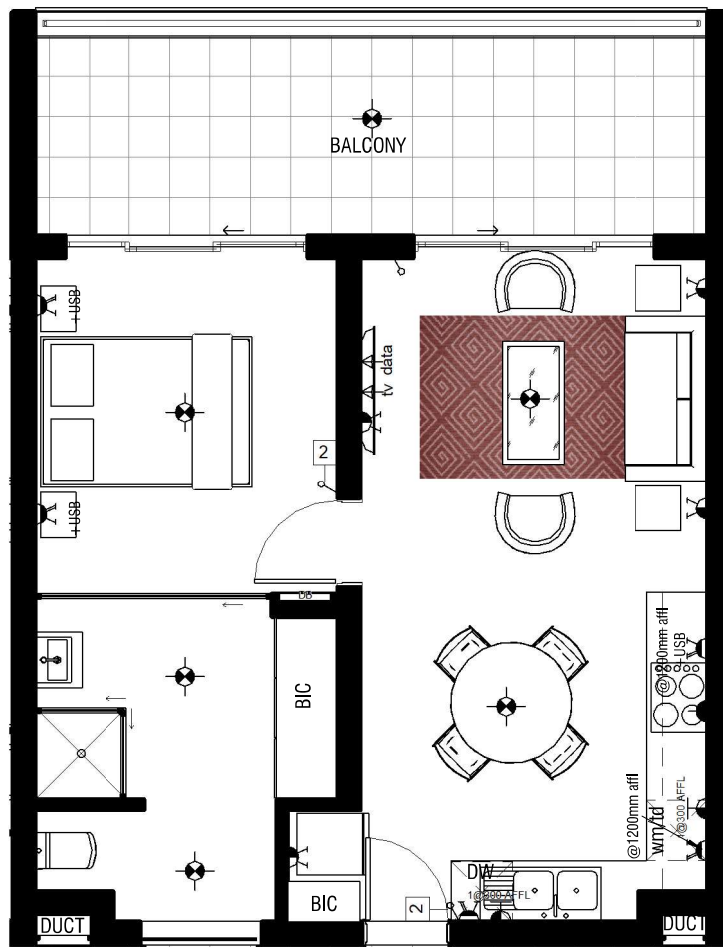

BLOCK B3 APARTMENT G-B3

SECOND FLOOR_1-BED 1-BATH APARTMENT

THABA-ECO VILLAGE

KLIPRIVIER CAUTENG

APARTMENT-G	
Name	Area
BALCONY-G	15 m ²
APARTMENT-G	47 m ²
	62 m ²