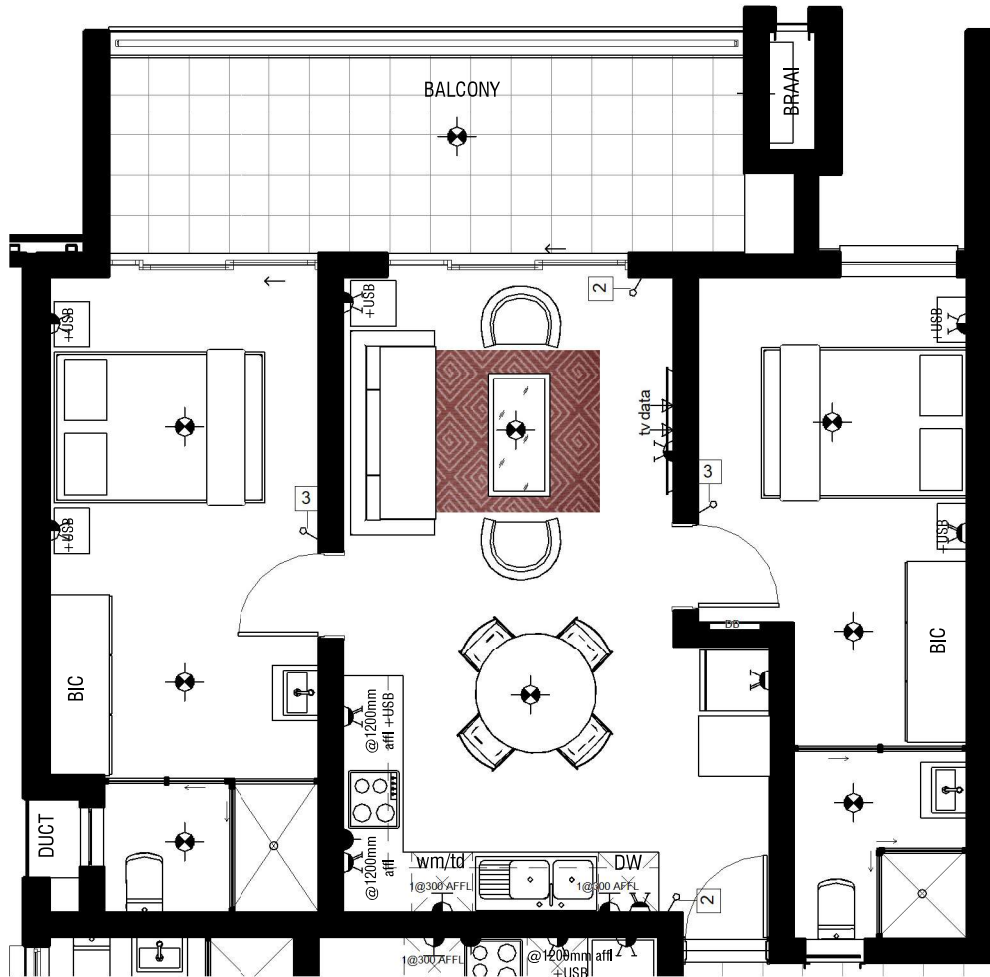

BLOCK B3 APARTMENT F-B3

SECOND FLOOR_2-BED 2-BATH APARTMENT

THABA - ECO VILLAGE

KLIPRIVIER CAUTENG

APARTMENT-F	
Name	Area
BALCONY-F	15 m ²
APARTMENT-F	63 m ²
	78 m ²