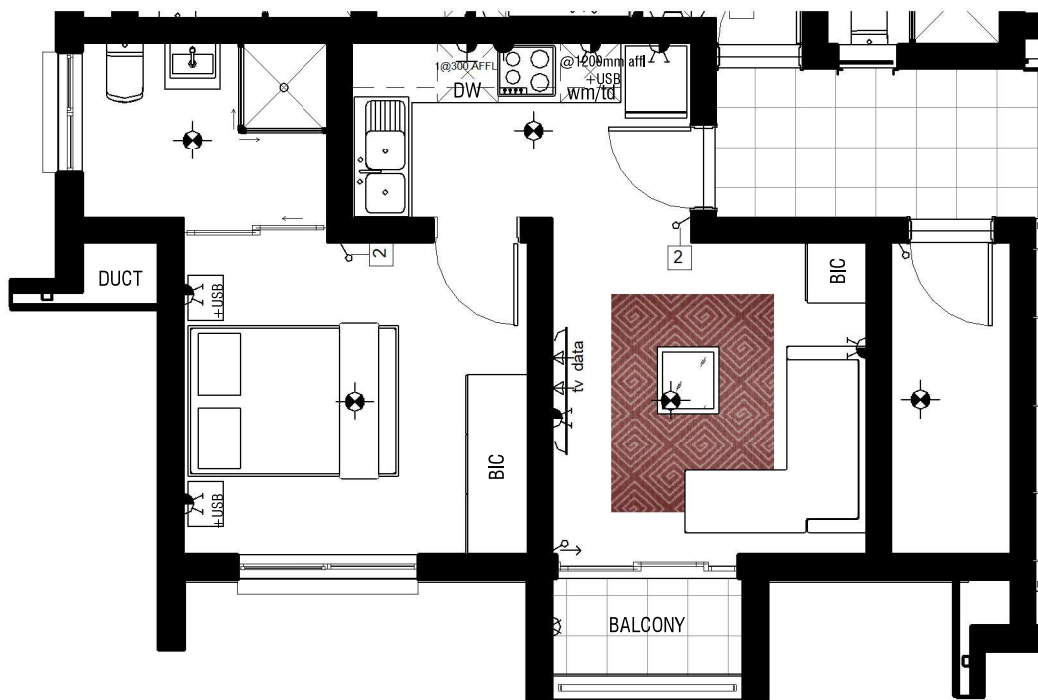

BLOCK B3 APARTMENT E-B3

SECOND FLOOR_1-BED 1-BATH APARTMENT

THABA - ECO VILLAGE

KLIPRIVIER CAUTENG

APARTMENT-E	
Name	Area
APARTMENT-E	37 m ²
BALCONY-E	2 m ²
	39 m ²