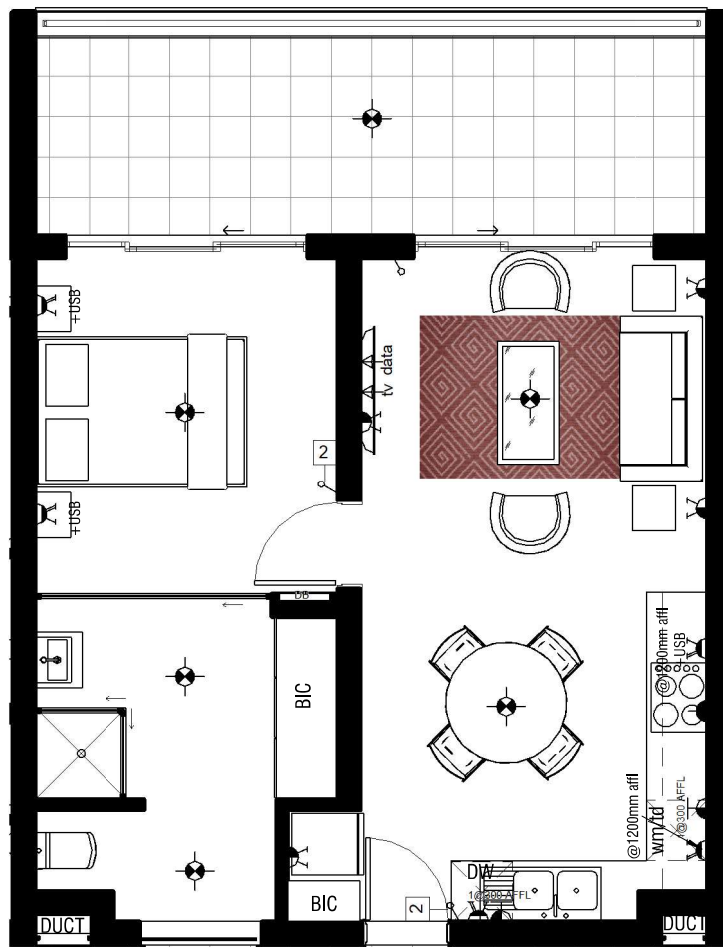

BLOCK B3 APARTMENT D-B3

FIRST FLOOR_1-BED 1-BATH APARTMENT

THABA-ECO VILLAGE

KLIPRIVIER CAUTENG

APARTMENT-D	
Name	Area
BALCONY-D	15 m ²
APARTMENT-D	47 m ²
	62 m ²