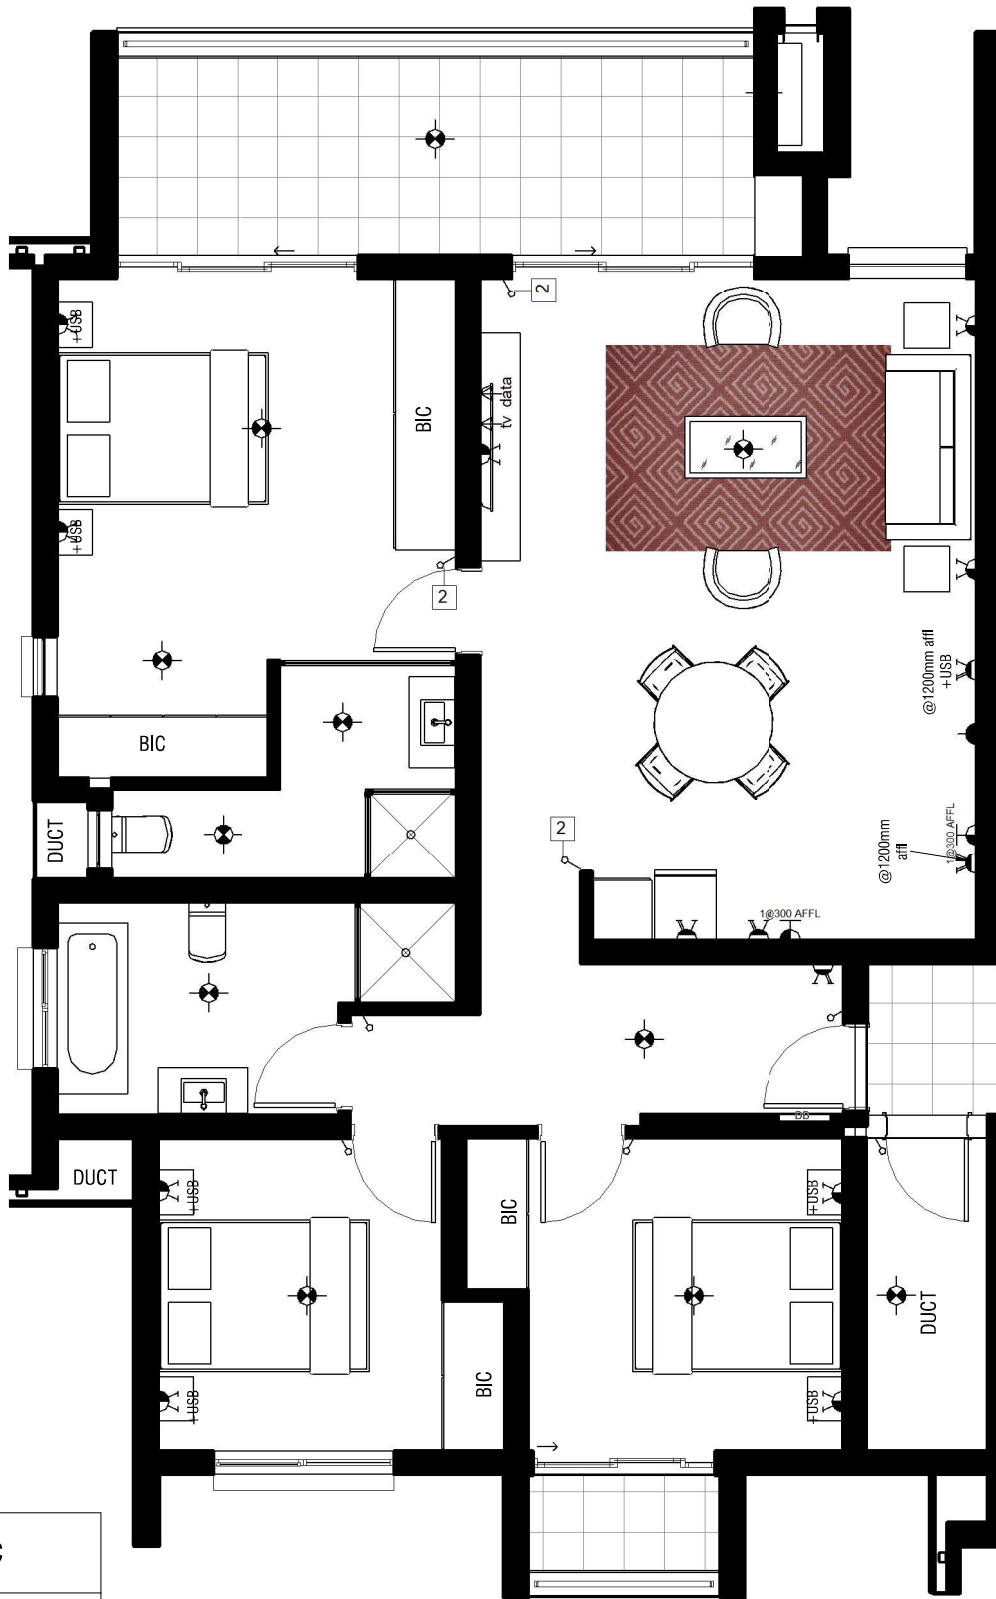

BLOCK B3 APARTMENT C-B3

FIRST FLOOR_3-BED 2-BATH APARTMENT

THABA-ECO VILLAGE

KLIPRIVIER CAUTENG

APARTMENT-C	
Name	Area
APARTMENT-C	103 m ²
BALCONY-C	16 m ²
BALCONY-C	3 m ²
	121 m ²