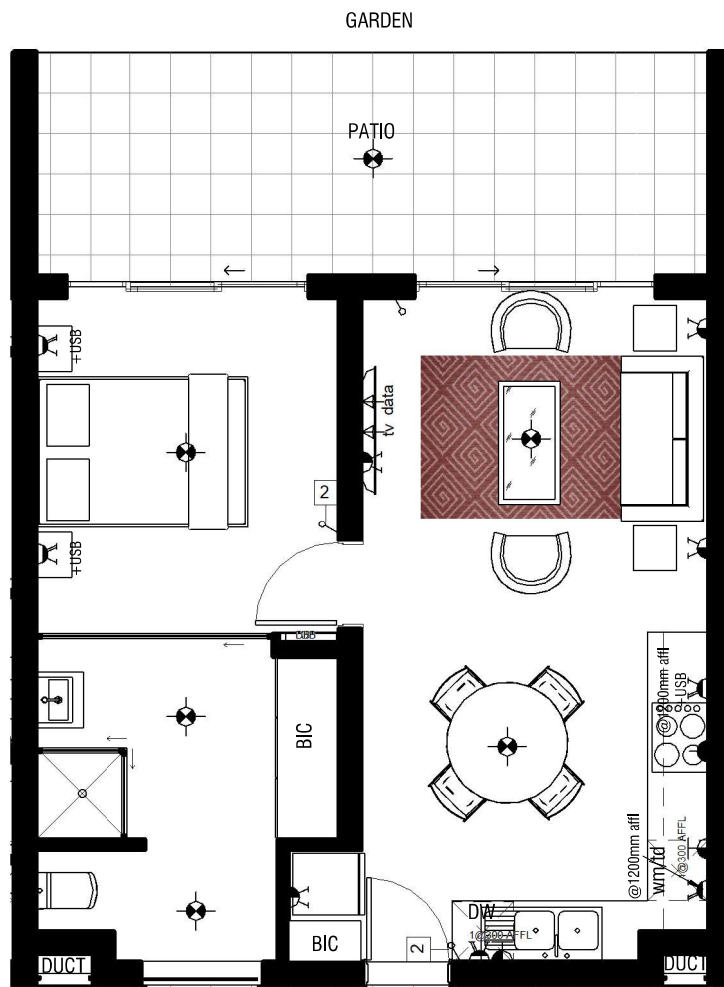

# BLOCK B3 APARTMENT B-B3

GROUND FLOOR\_1-BED 1-BATH APARTMENT

THABA-ECO VILLAGE

KLIPRIVIER CAUTENG

APARTMENT-B	
Name	Area
APARTMENT-B	47 m <sup>2</sup>
PATIO-B	15 m <sup>2</sup>
	62 m <sup>2</sup>