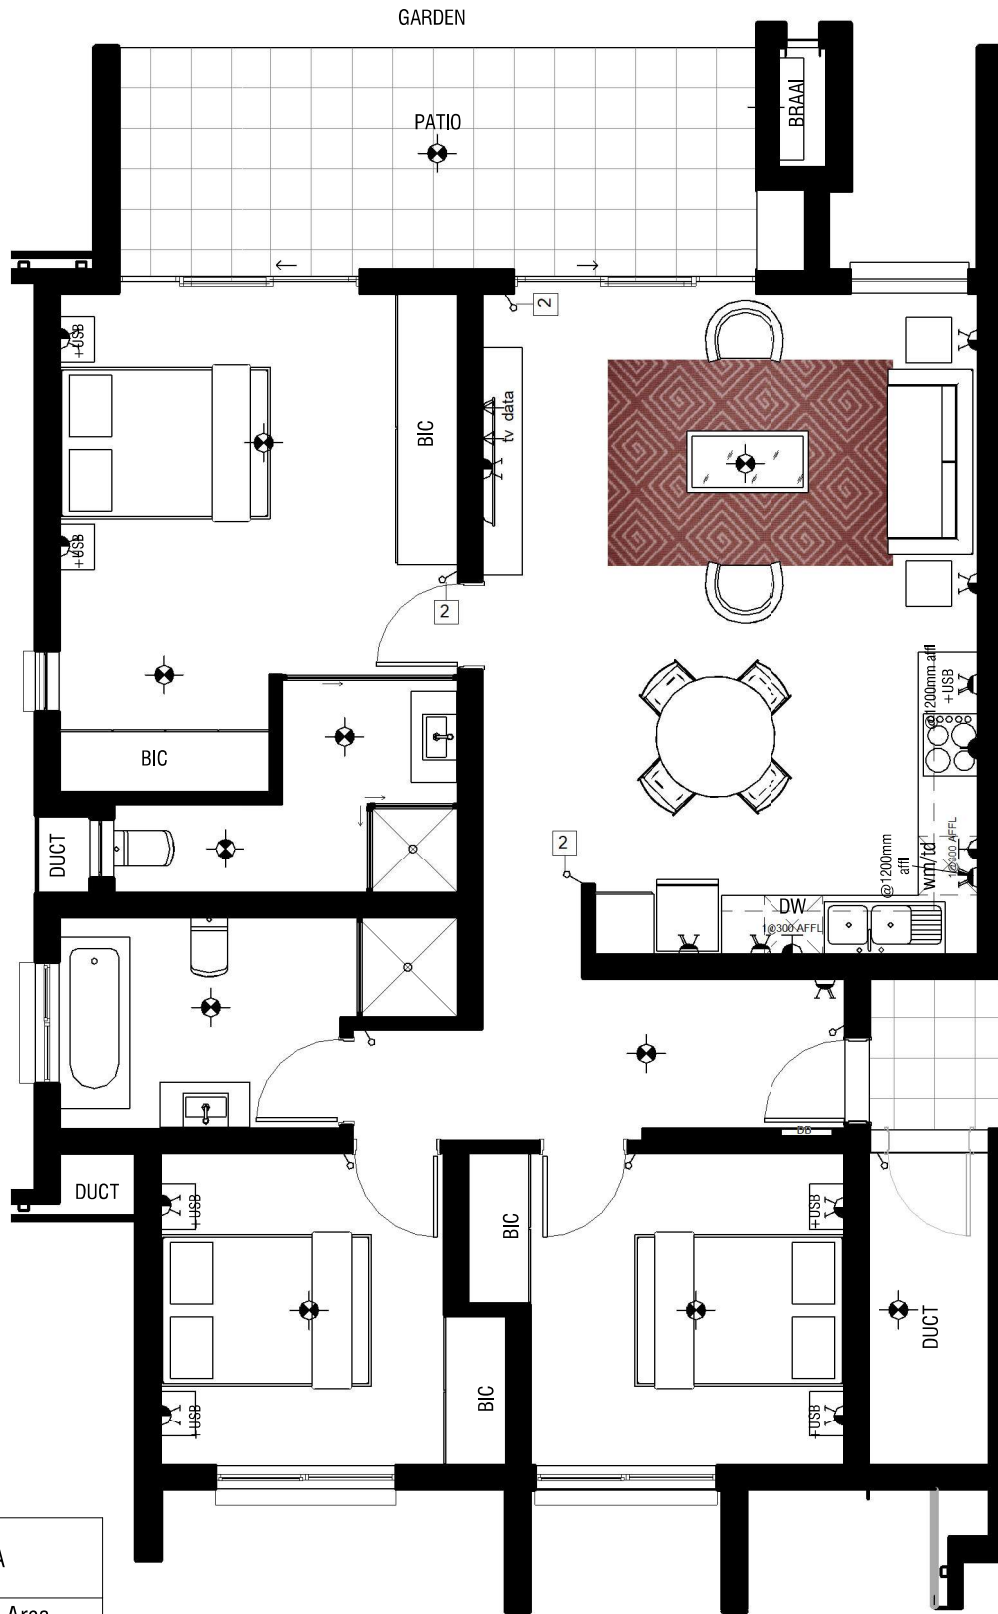

# BLOCK B3 APARTMENT A-B3

GROUND FLOOR\_3-BED 2-BATH APARTMENT

THABA-ECO VILLAGE

KLIPIVIER CAUTENG

APARTMENT-A	
Name	Area
APARTMENT-A	103 m <sup>2</sup>
PATIO-A	16 m <sup>2</sup>
	118 m <sup>2</sup>