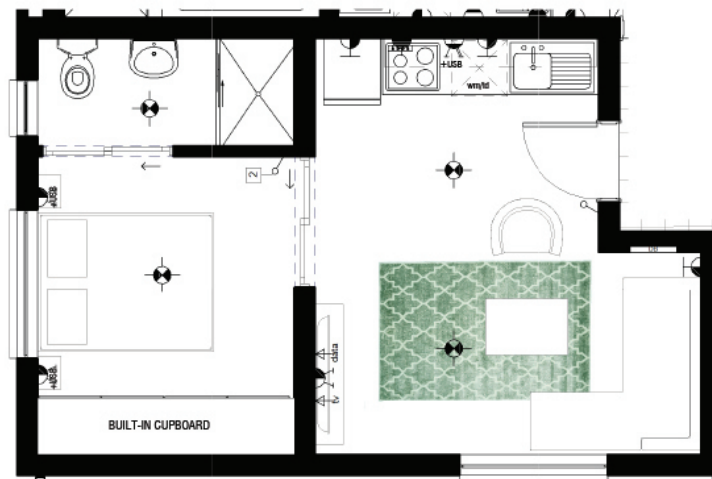

APARTMENT FLOOR PLAN

TYPE A1 - SECOND & THIRD FLOOR

1 Bedroom 1 Bathroom LIFESTYLE

Apartment Area	32.67m ²
TOTAL AREA	32.67m²