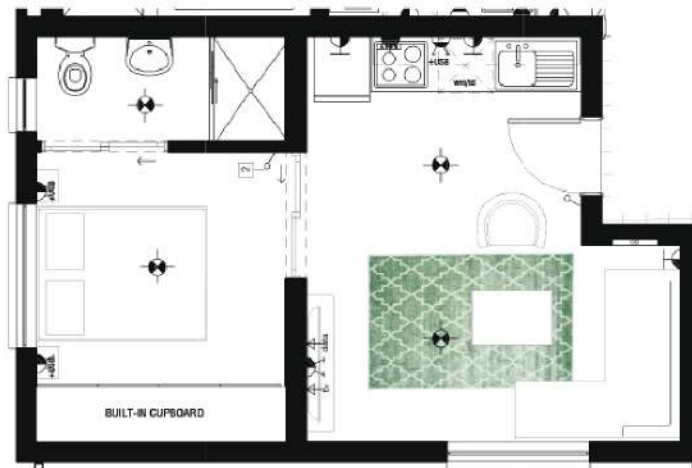

APARTMENT FLOOR PLAN

TYPE A1 - SECOND & THIRD FLOOR

1 Bedroom 1 Bathroom LIFESTYLE

Apartment Area	32.67m ²
TOTAL AREA	32.67m²

RLA