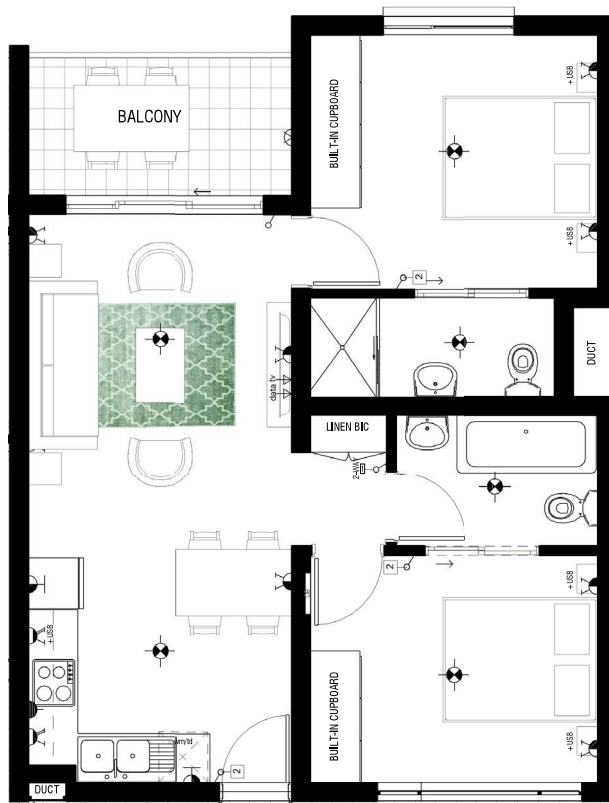

APARTMENT FLOOR PLAN

A D E H I N O T

TYPE A4 - GROUND, FIRST, SECOND & THIRD FLOOR

2 Bedroom 2 Bathroom

Apartment Area	59.16m ²
Patio	5.74m ²
TOTAL AREA	64.9m²