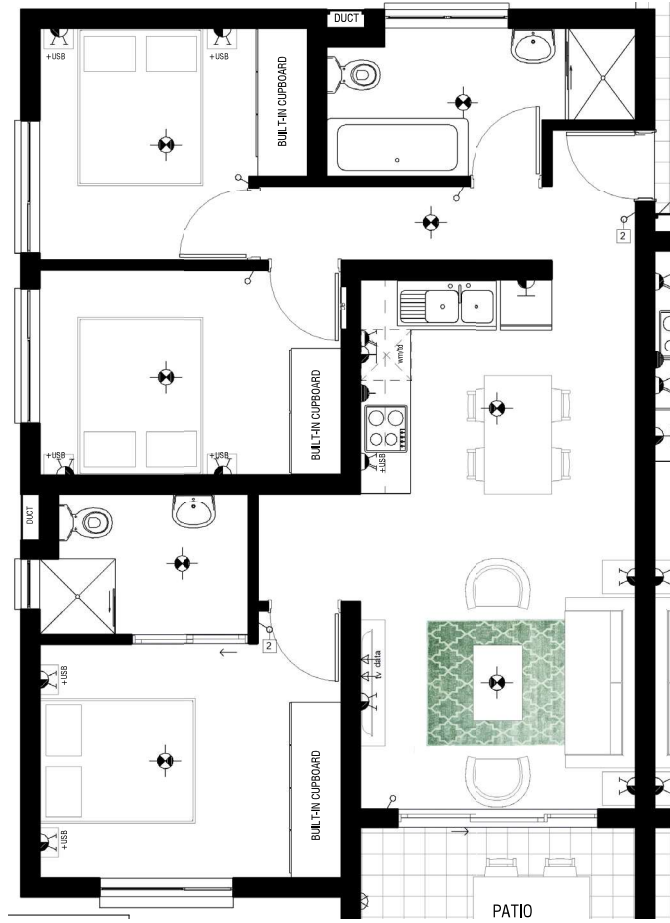

APARTMENT FLOOR PLAN

TYPE A4 - GROUND & FIRST FLOOR

3 Bedroom 2 Bathroom

Apartment Area	74.74m ²
Patio	6.14m ²
TOTAL AREA	81.88m²