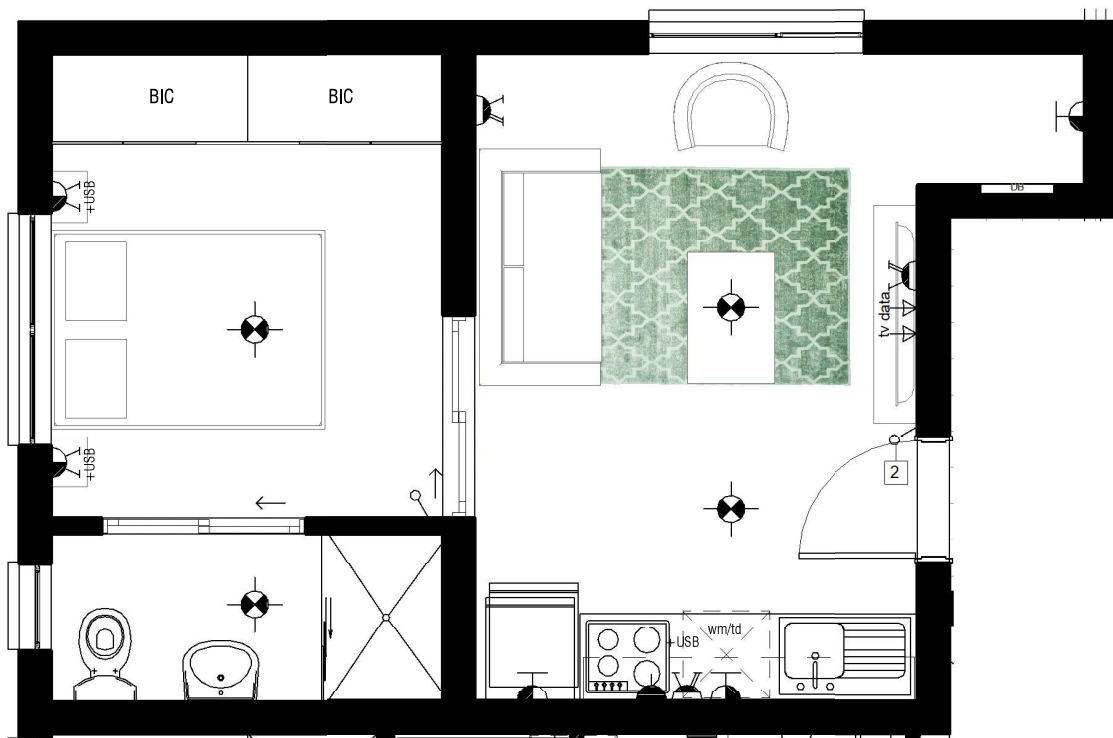

APARTMENT FLOOR PLAN

TYPE A4 - SECOND & THIRD FLOOR

1 Bedroom 1 Bathroom Lifestyle

Apartment Area	32.17m ²
TOTAL AREA	32.17m²