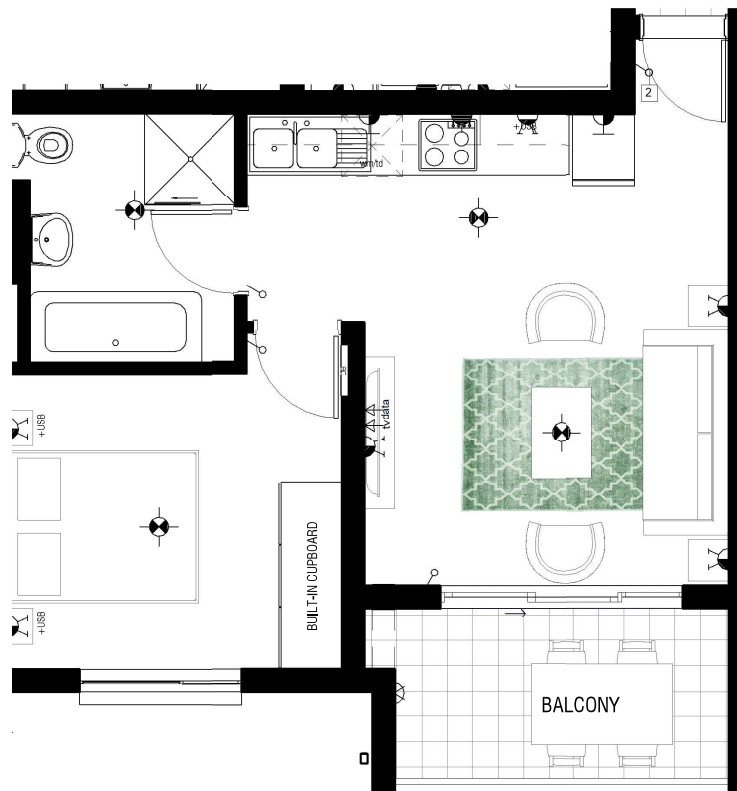

APARTMENT FLOOR PLAN

TYPE A4 - SECOND & THIRD FLOOR

1 Bedroom 1 Bathroom

Apartment Area	40.76m ²
Patio	6.38m ²
TOTAL AREA	47.15m²