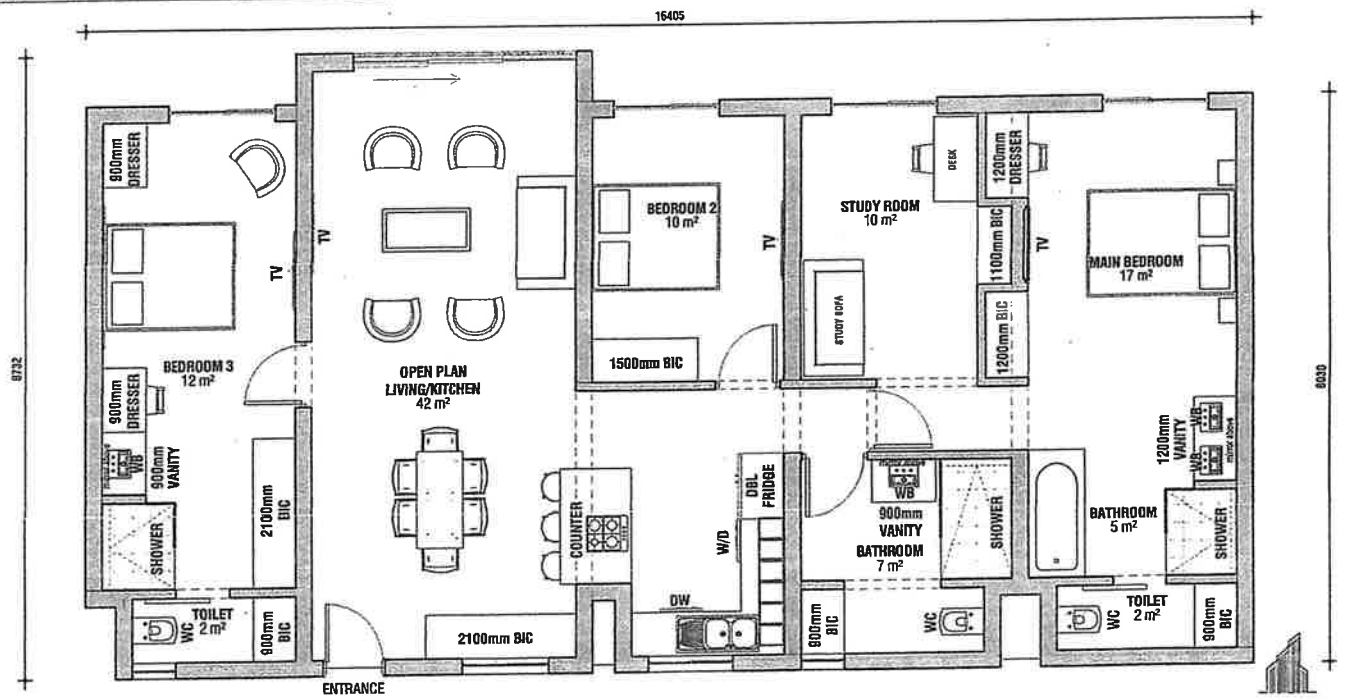

APARTMENT UNIT F29

THREE BED - THREE BATHROOM UNIT

APARTMENT TYPE H AREAS	
Name	Area
3 BEDROOM UNIT	130 m ²
TOTAL	130 m ²

8630