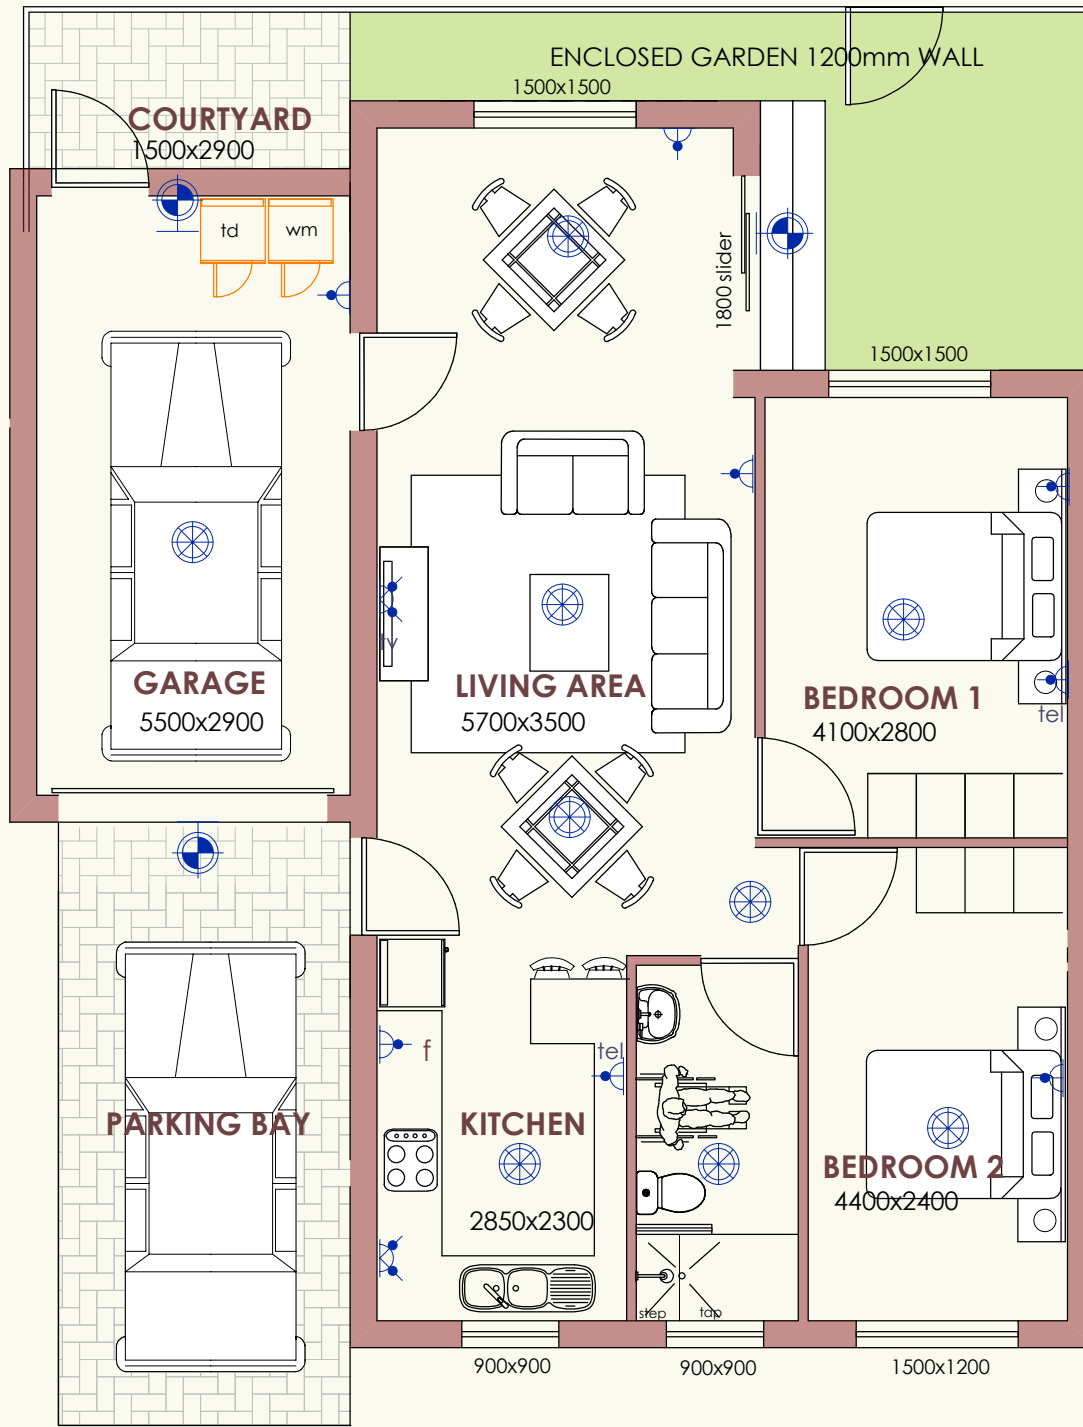

COPYRIGHT TO ALL FORMS OF THIS DESIGN. NO COPYING AND OR MAILING OF THIS DESIGN PERMITTED.

| | | |
|---------------|-----------|------------|
| HOUSE AREA | 72 | sqm |
| GARAGES | 18 | sqm |
| COVERED PATIO | 0 | sqm |
| PORCH | 0 | sqm |
| TOTAL | 90 | sqm |

-  Ceiling mounted light fitting.
-  Wall mounted light fitting.
-  15 Amp Plugpoint.
-  Double 15 Amp Plugpoint.

DESIGN H2

Fairbrook
RETIREMENT VILLAGE

0828225422