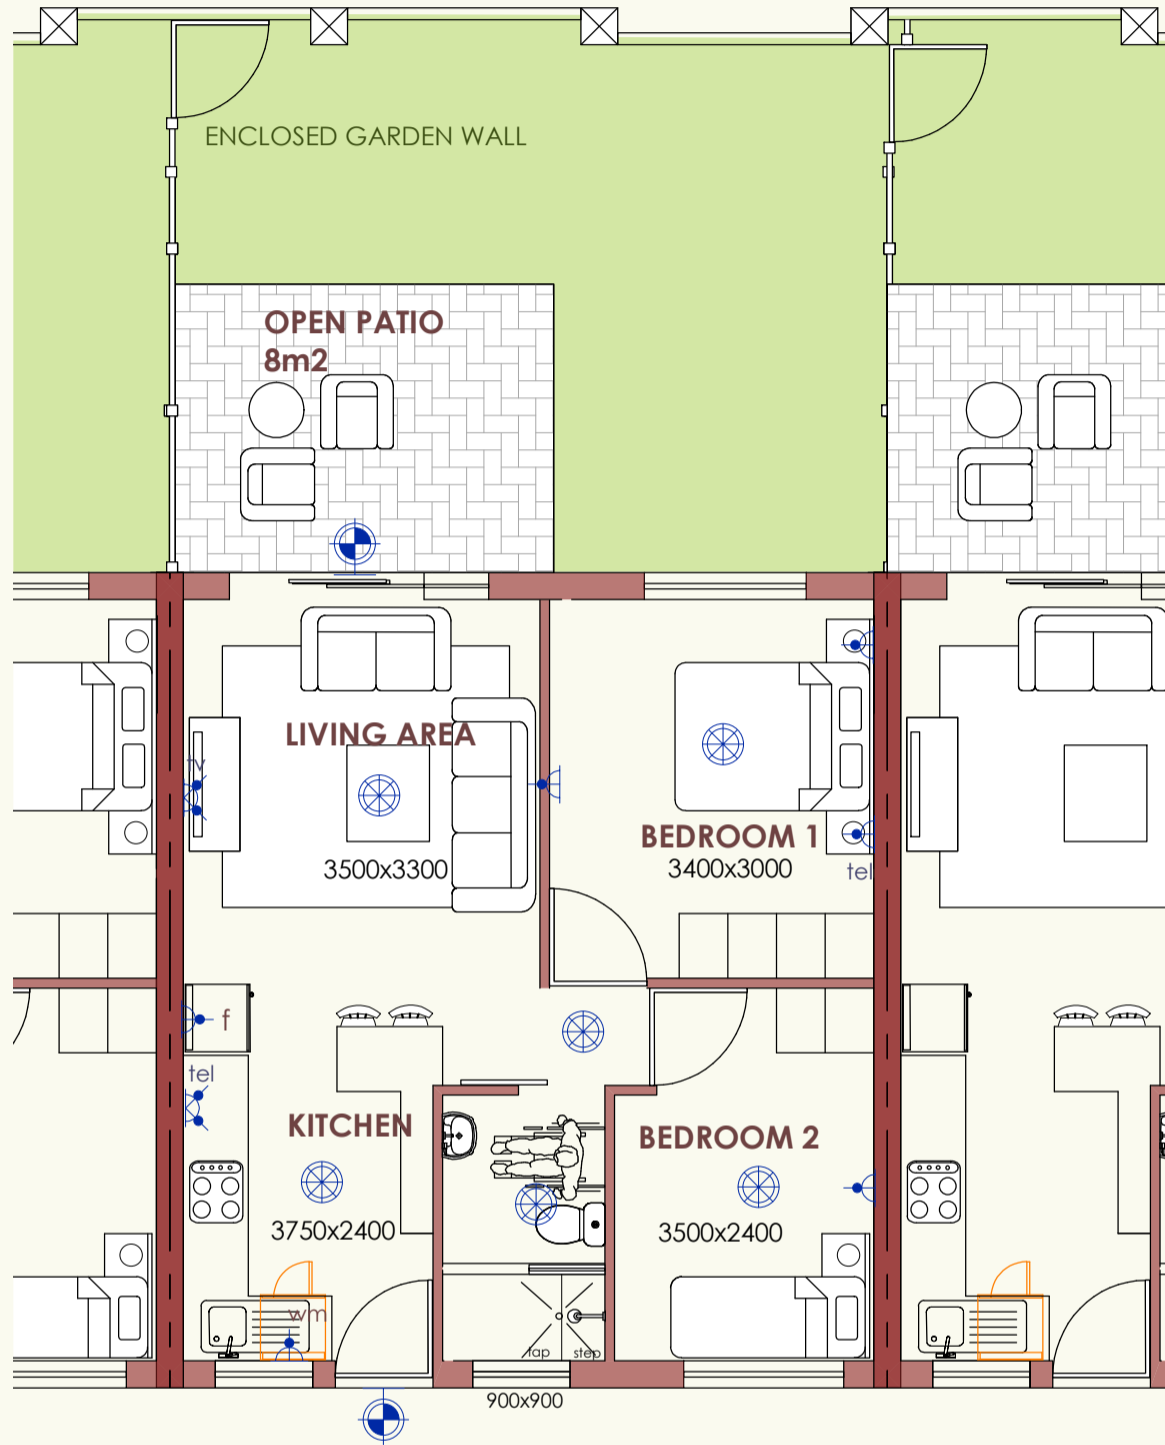

COPYRIGHT TO ALL FORMS OF THIS DESIGN. NO COPYING AND OR MAILING OF THIS DESIGN PERMITTED.

HOUSE AREA	52	sqm
GARAGES	0	sqm
COVERED PATIO	0	sqm
PORCH	0	sqm
TOTAL	52	sqm

-  Ceiling mounted light fitting.
-  Wall mounted light fitting.
-  15 Amp Plugpoint.
-  Double 15 Amp Plugpoint.